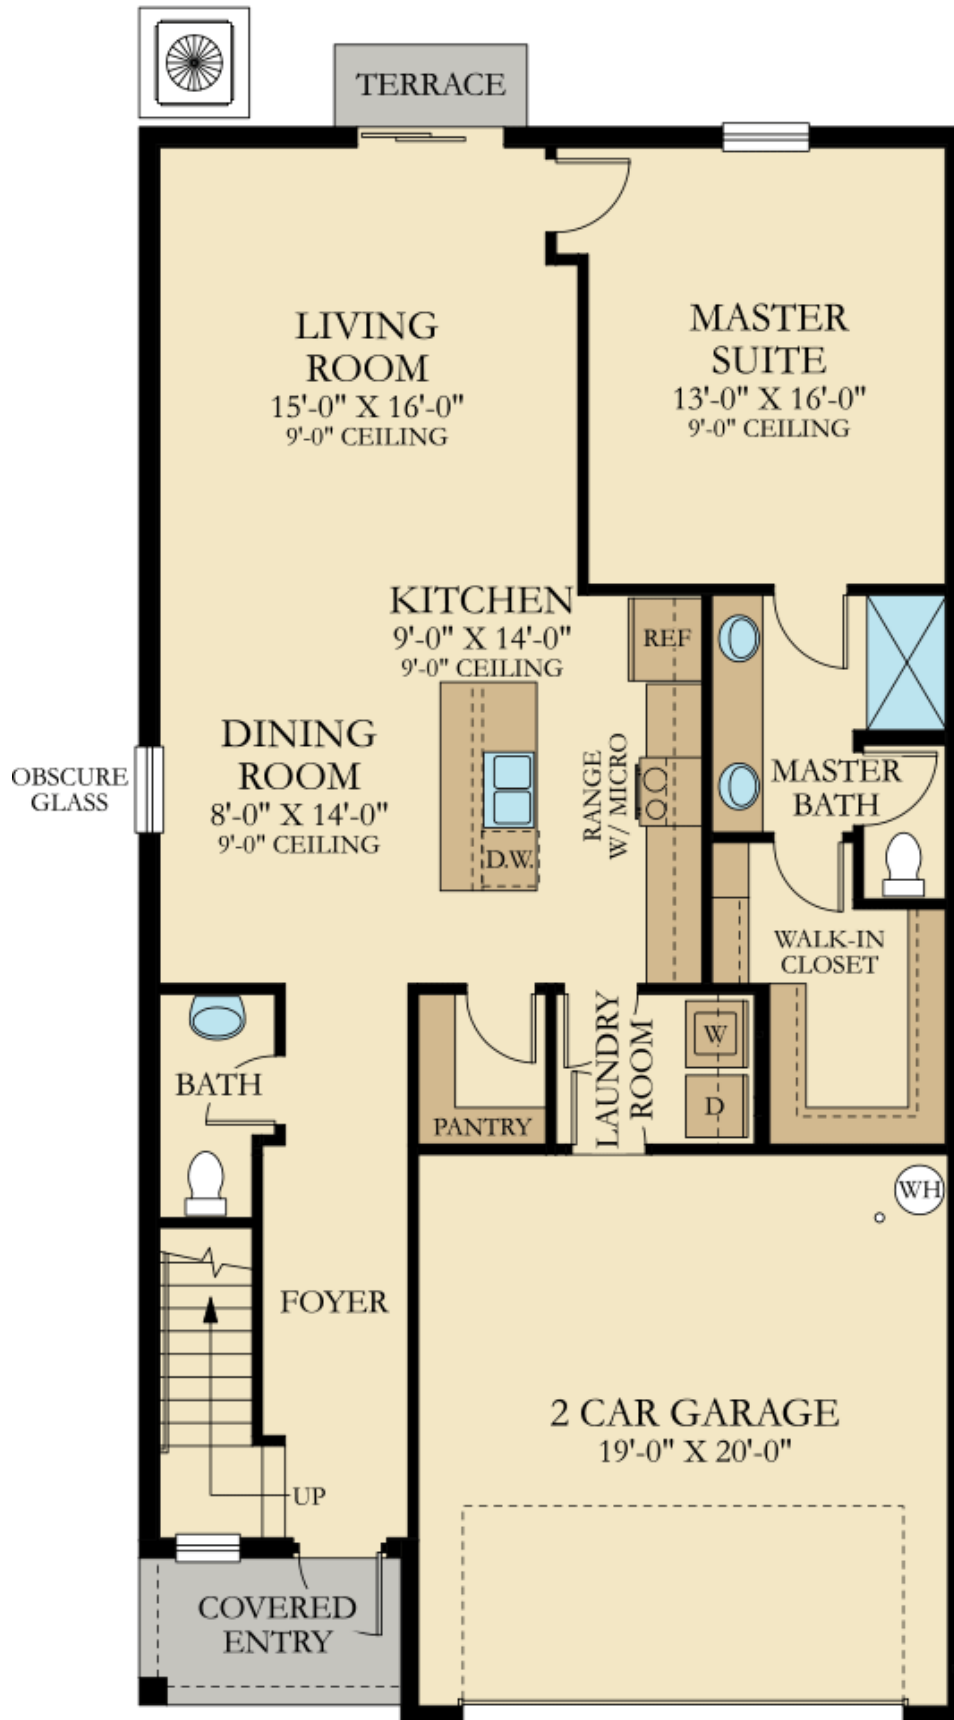

BENT CREEK - THE MEADOWS COLLECTION: THE MEADOWS COLLECTION

COLUMBIA

SQUARE FOOTAGE: **2,409**

BEDROOMS: **5**

BATHROOMS: **2.5**

GARAGE: **2**

STORIES: **2**

PRICE FROM: **\$249,990**

Call Now: **866-352-3870**

Address: **839 Bent Creek Drive, Fort Pierce FL 34947**

FIRST FLOOR

2386-COLUMBIA

FIRST FLOOR

SECOND FLOOR

SECOND FLOOR