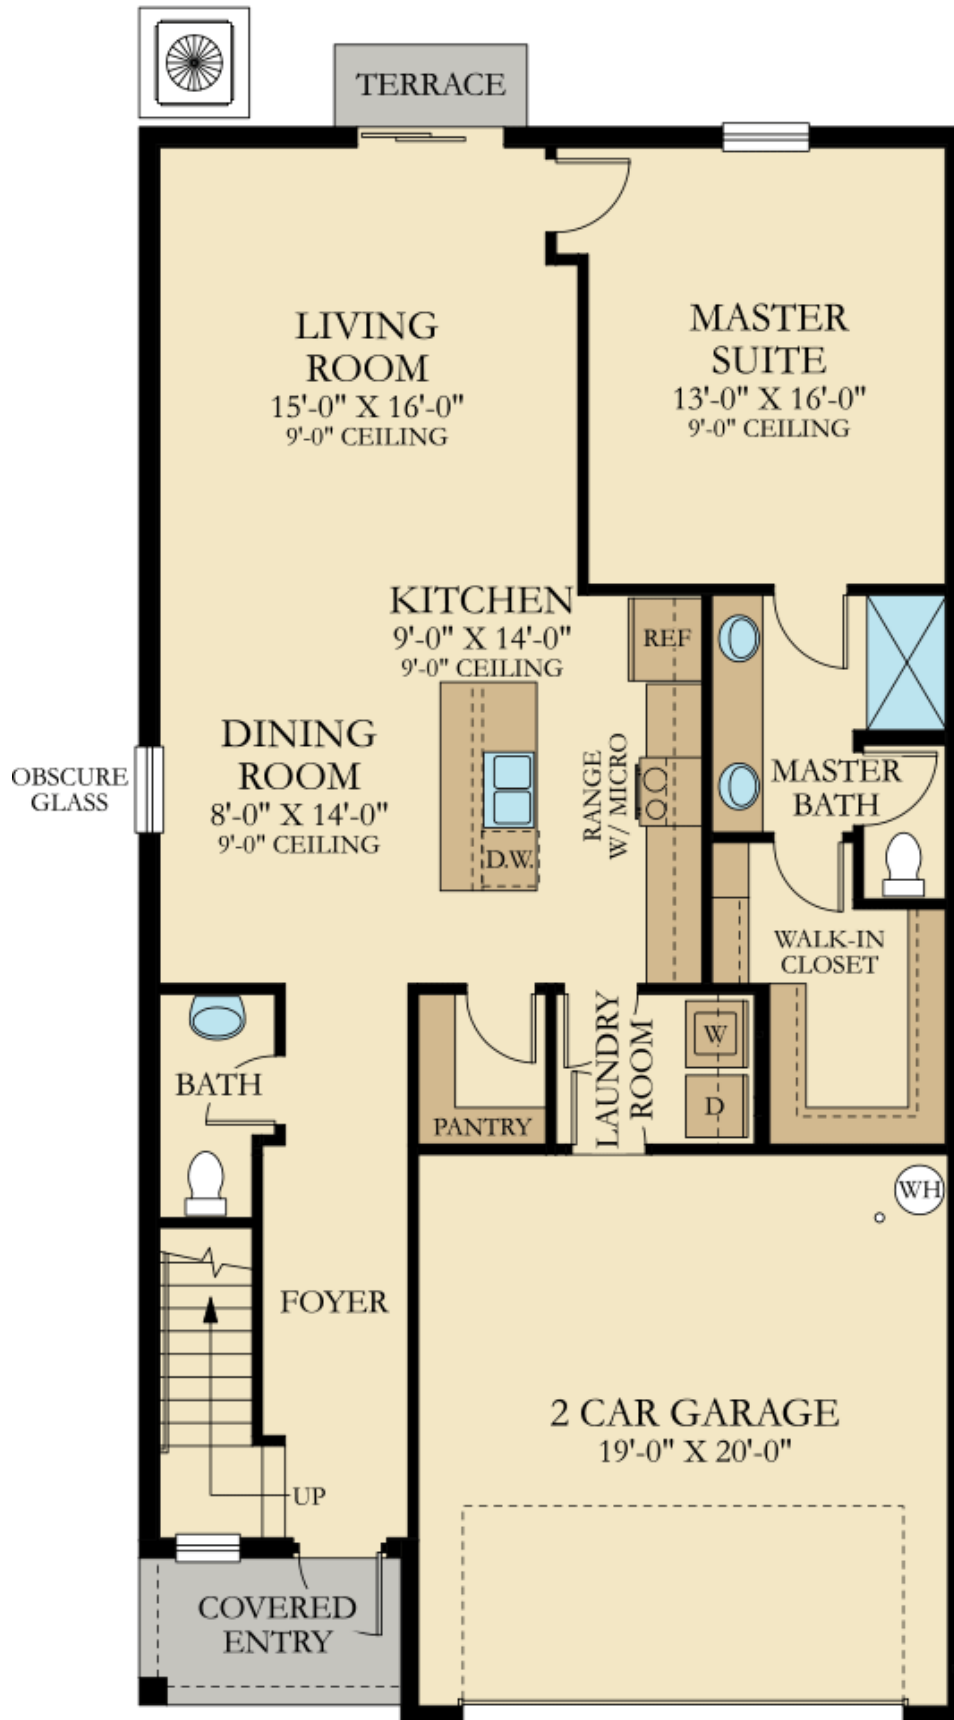

BENT CREEK - THE MEADOWS COLLECTION: THE MEADOWS COLLECTION

COLUMBIA

SQUARE FOOTAGE: **2,389**

BEDROOMS: **5**

BATHROOMS: **2.5**

GARAGE: **1**

STORIES: **2**

PRICE FROM: **\$253,990**

Call Now: 866-352-3870

Address: 839 Bent Creek Drive, Fort Pierce FL 34947

FIRST FLOOR

2386-COLUMBIA

FIRST FLOOR

SECOND FLOOR

SECOND FLOOR