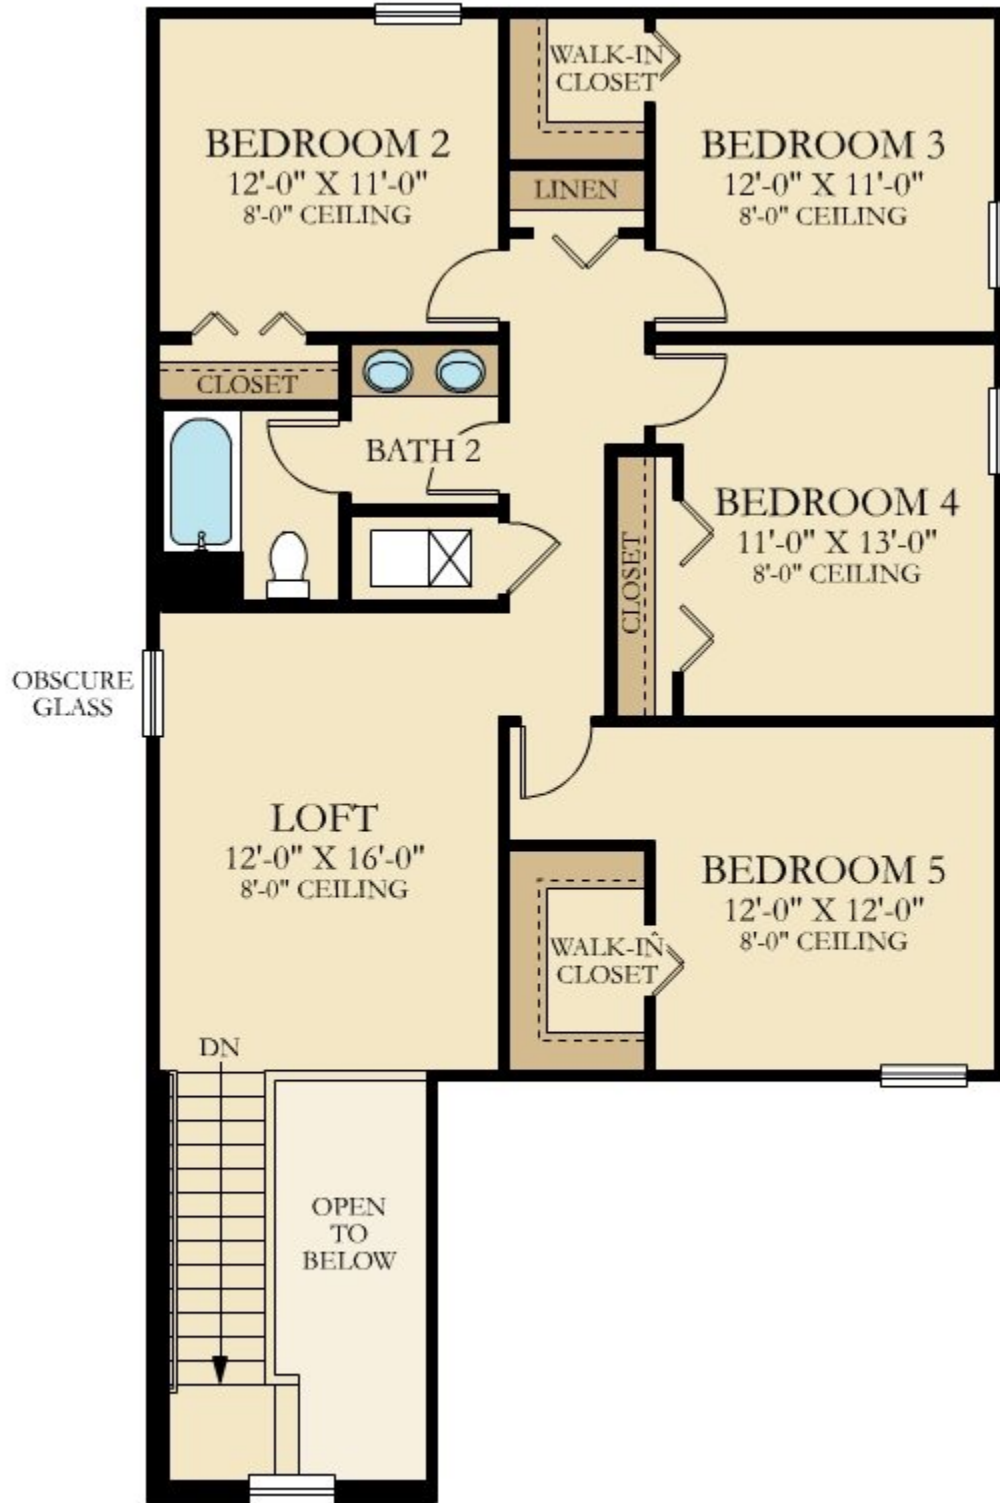

SECOND FLOOR

SECOND FLOOR