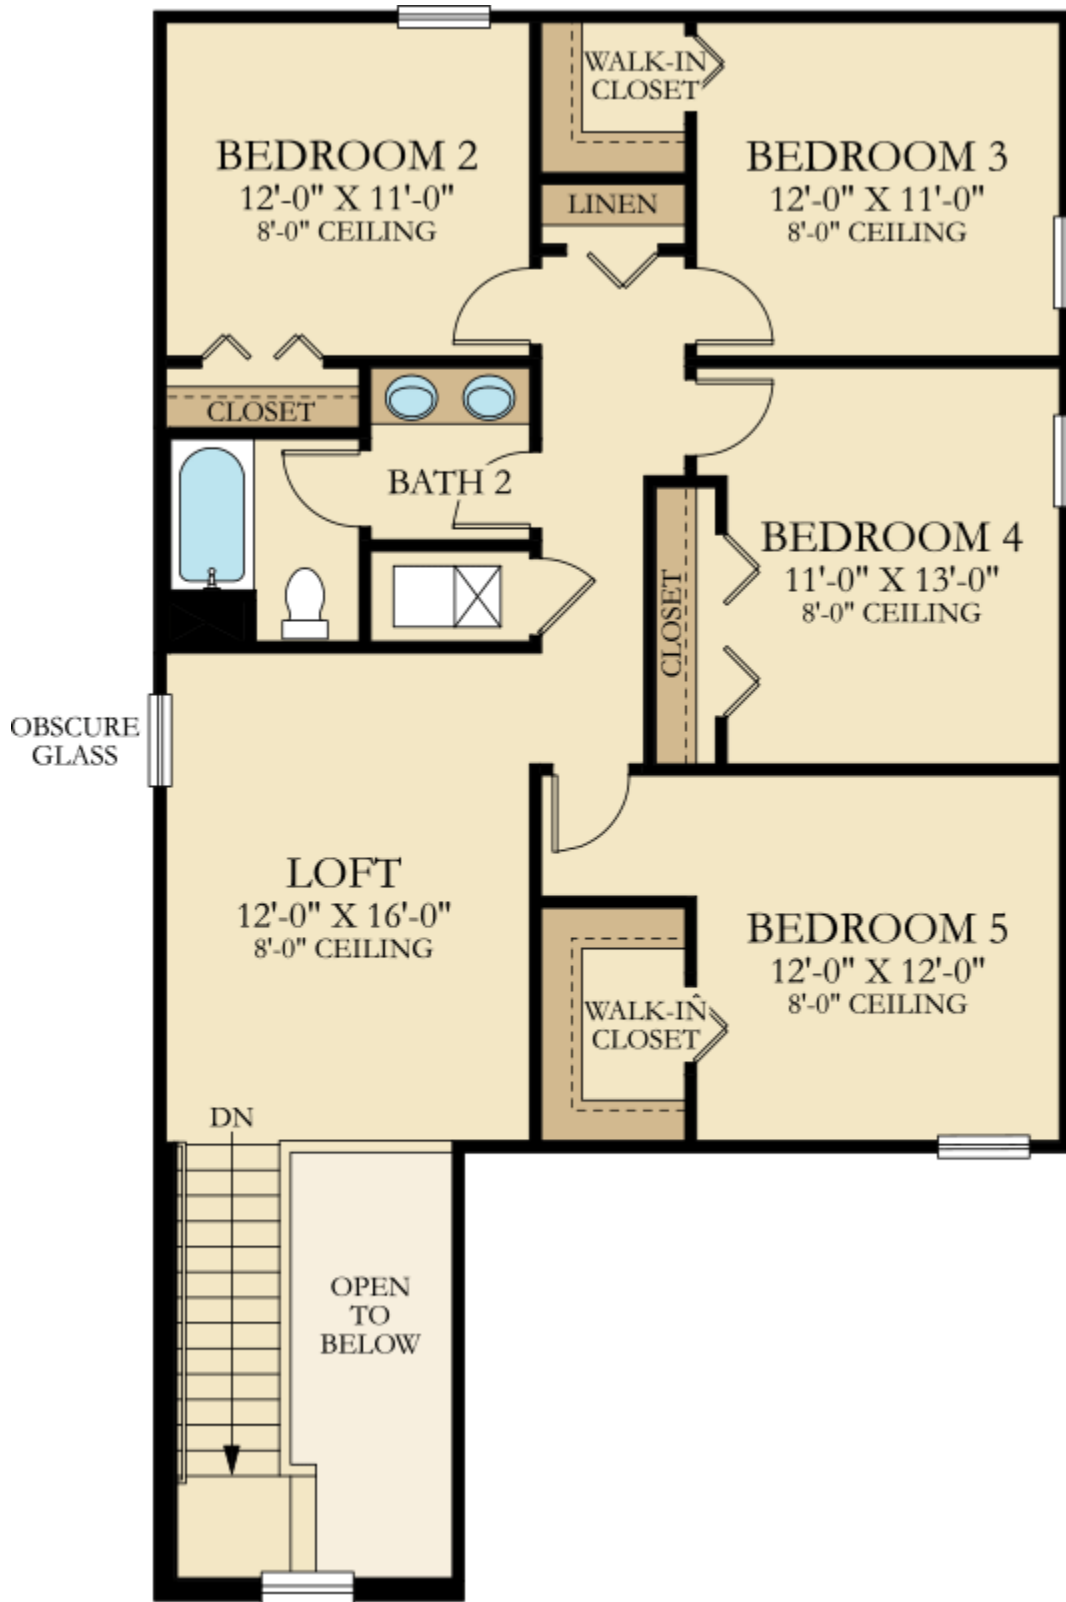

BENT CREEK - THE MEADOWS COLLECTION: THE MEADOWS COLLECTION

COLUMBIA

SQUARE FOOTAGE: **2,409**

BEDROOMS: **5**

BATHROOMS: **2.5**

GARAGE: **2**

STORIES: **2**

PRICE FROM: **\$249,990**

Call Now: **866-352-3870**

Address: **839 Bent Creek Drive, Fort Pierce FL 34947**

FIRST FLOOR

2386-COLUMBIA

FIRST FLOOR

SECOND FLOOR

SECOND FLOOR