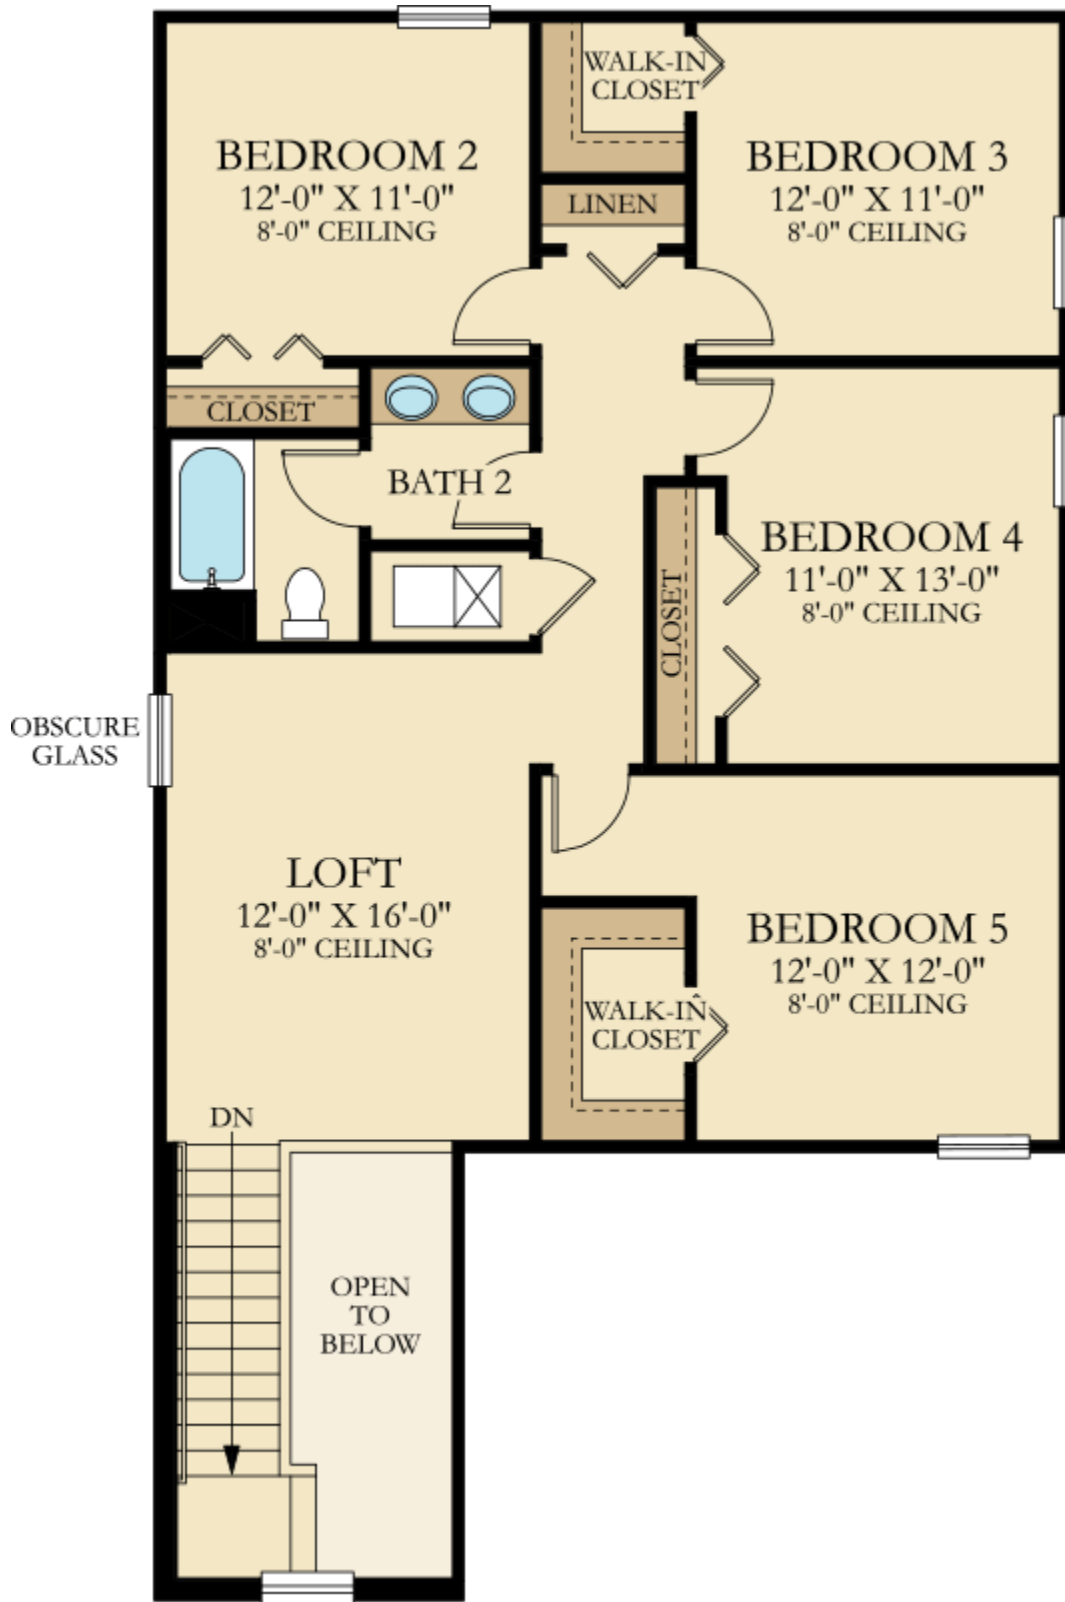

BENT CREEK - THE MEADOWS COLLECTION: THE MEADOWS COLLECTION

COLUMBIA

SQUARE FOOTAGE: **2,389**

BEDROOMS: **5**

BATHROOMS: **2.5**

GARAGE: **1**

STORIES: **2**

PRICE FROM: **\$253,990**

Call Now: 866-352-3870

Address: 839 Bent Creek Drive, Fort Pierce FL 34947

FIRST FLOOR

2386-COLUMBIA

FIRST FLOOR

SECOND FLOOR

SECOND FLOOR