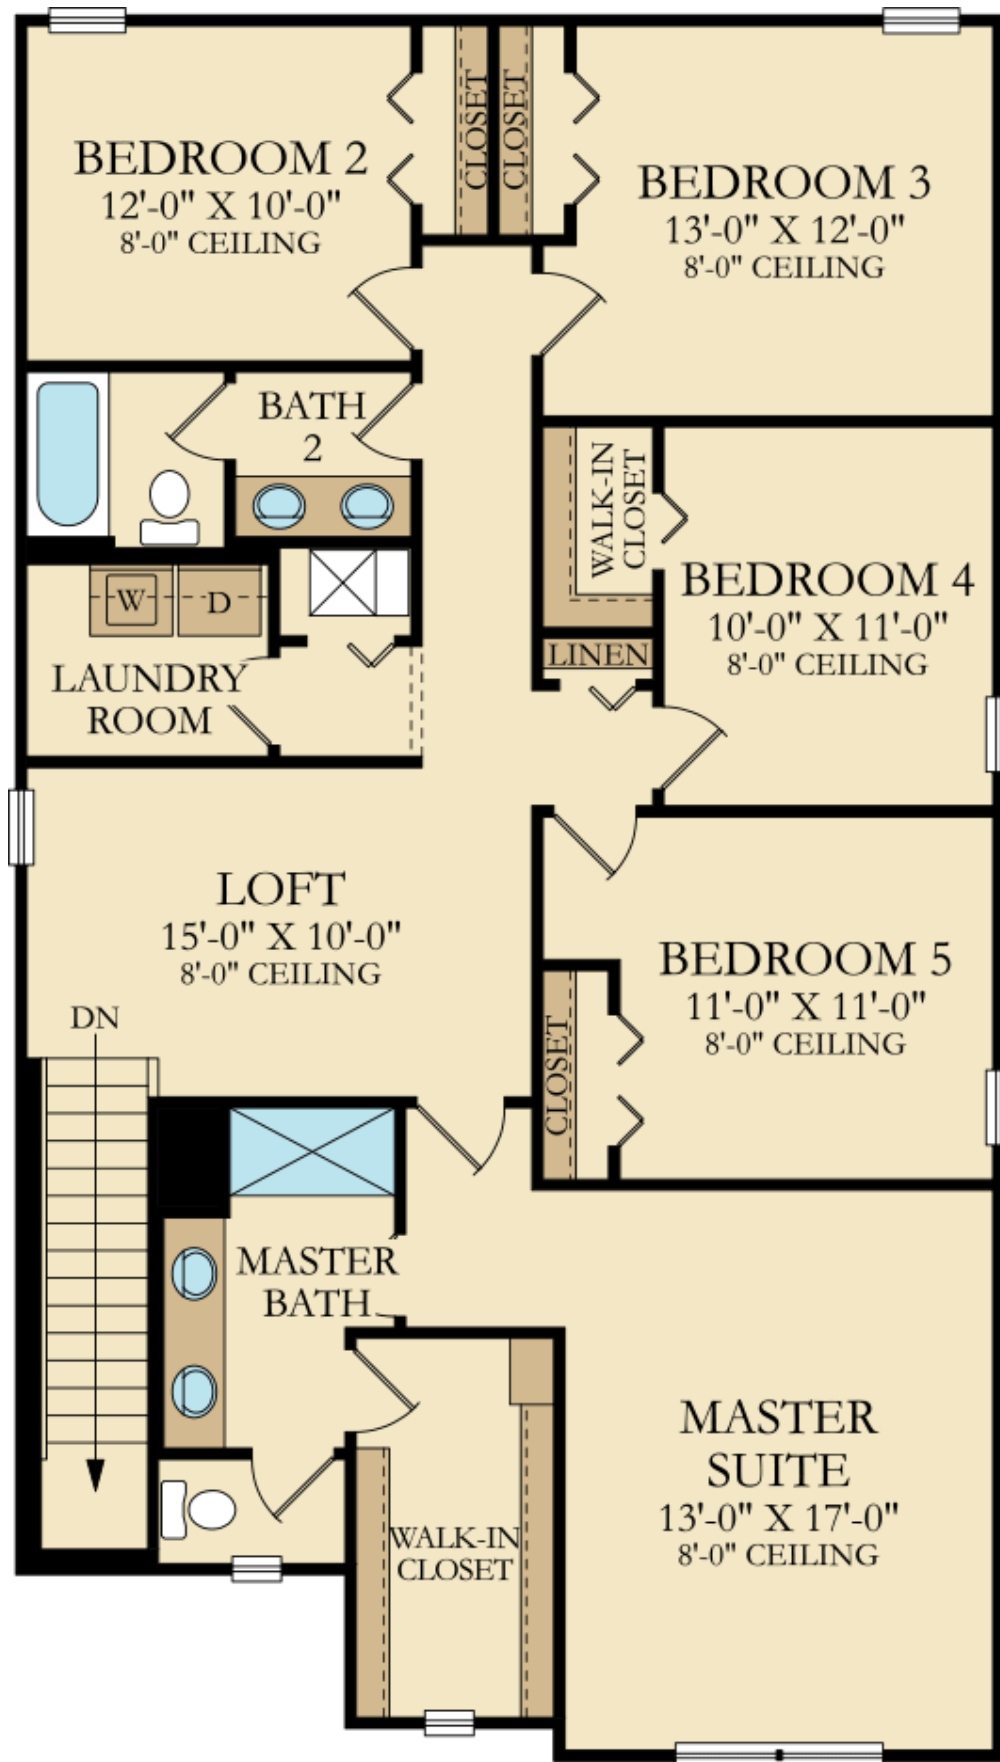

BENT CREEK - THE MEADOWS COLLECTION: THE MEADOWS COLLECTION

CONCORD

SQUARE FOOTAGE: **2,587**

BEDROOMS: **6**

BATHROOMS: **3**

GARAGE: **2**

STORIES: **2**

PRICE FROM: **\$254,990**

Call Now: **866-352-3870**

Address: **839 Bent Creek Drive, Fort Pierce FL 34947**

FIRST FLOOR

2551-CONCORD

FIRST FLOOR

SECOND FLOOR

SECOND FLOOR