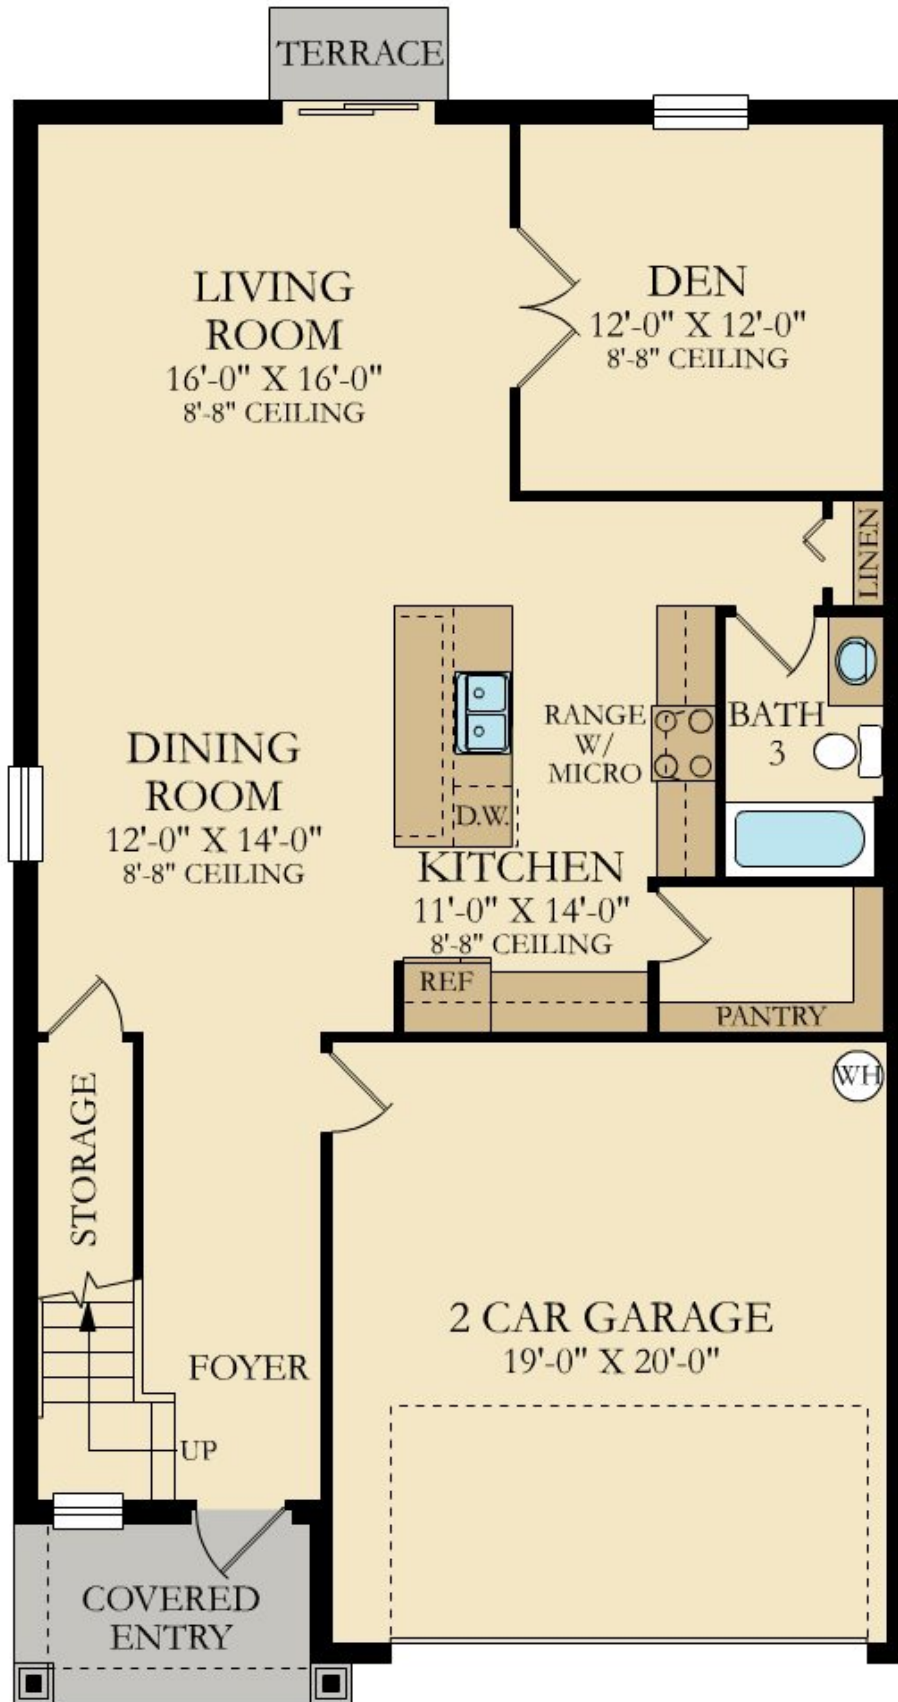

BENT CREEK - THE MEADOWS COLLECTION: THE MEADOWS COLLECTION

CONCORD

SQUARE FOOTAGE: **2,587**

BEDROOMS: **5**

BATHROOMS: **3**

GARAGE: **2**

STORIES: **2**

PRICE FROM: **\$259,990**

Call Now: **866-352-3870**

Address: **839 Bent Creek Drive, Fort Pierce FL 34947**

FIRST FLOOR

FIRST FLOOR

SECOND FLOOR

SECOND FLOOR