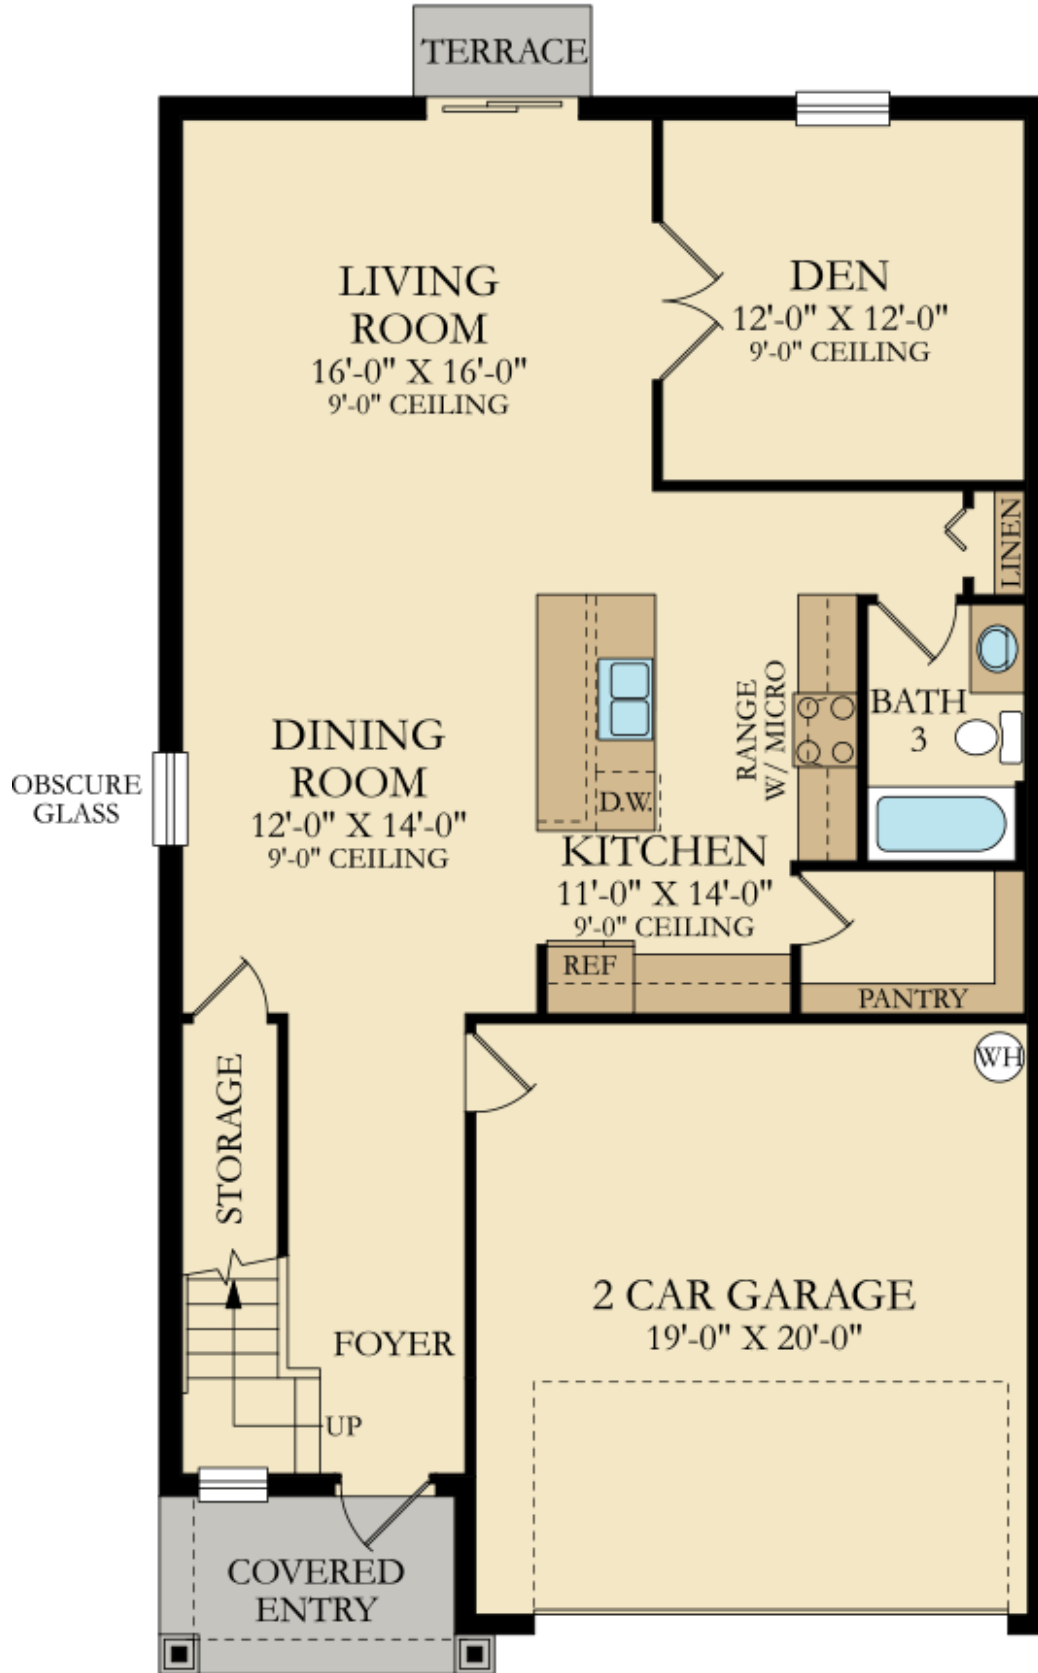

BENT CREEK - THE MEADOWS COLLECTION: THE MEADOWS COLLECTION

CONCORD

SQUARE FOOTAGE: **2,587**

BEDROOMS: **5**

BATHROOMS: **3**

GARAGE: **2**

STORIES: **2**

PRICE FROM: **\$259,990**

Call Now: **866-352-3870**

Address: **839 Bent Creek Drive, Fort Pierce FL 34947**

FIRST FLOOR

2551-CONCORD

FIRST FLOOR

SECOND FLOOR

SECOND FLOOR