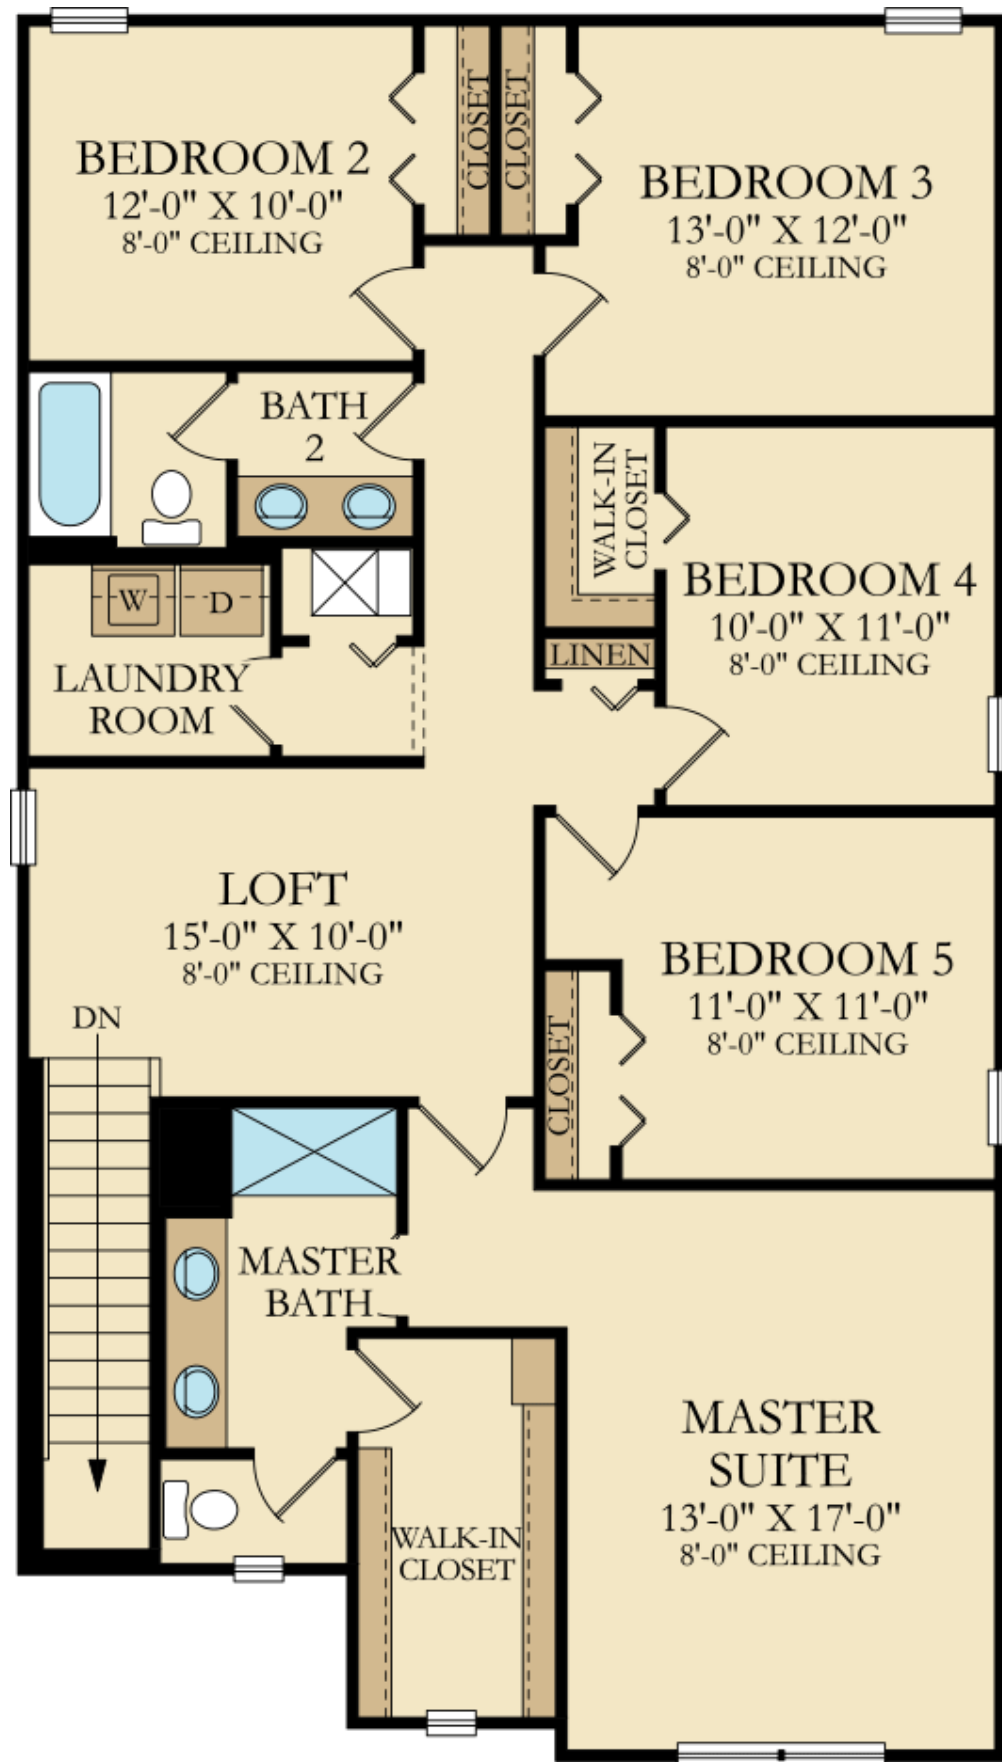

BENT CREEK - THE MEADOWS COLLECTION: THE MEADOWS COLLECTION

CONCORD

SQUARE FOOTAGE: **2,587**

BEDROOMS: **5**

BATHROOMS: **3**

GARAGE: **2**

STORIES: **2**

PRICE FROM: **\$259,990**

Call Now: **866-352-3870**

Address: **839 Bent Creek Drive, Fort Pierce FL 34947**

FIRST FLOOR

2551-CONCORD

FIRST FLOOR

SECOND FLOOR

SECOND FLOOR