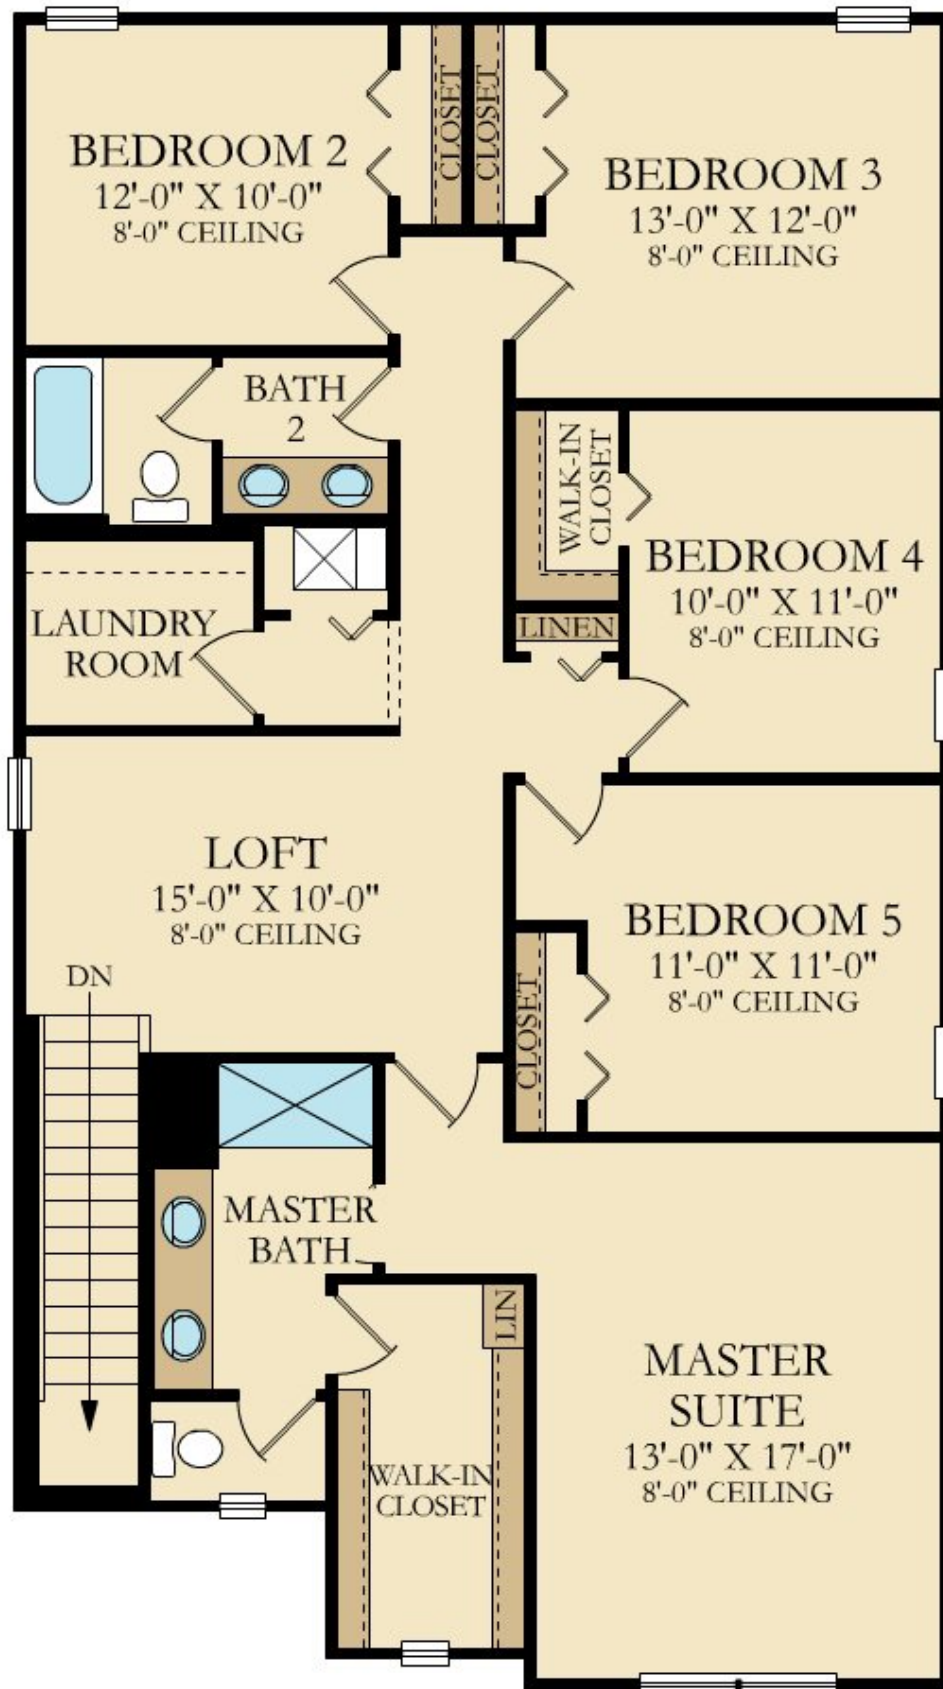

SECOND FLOOR

SECOND FLOOR