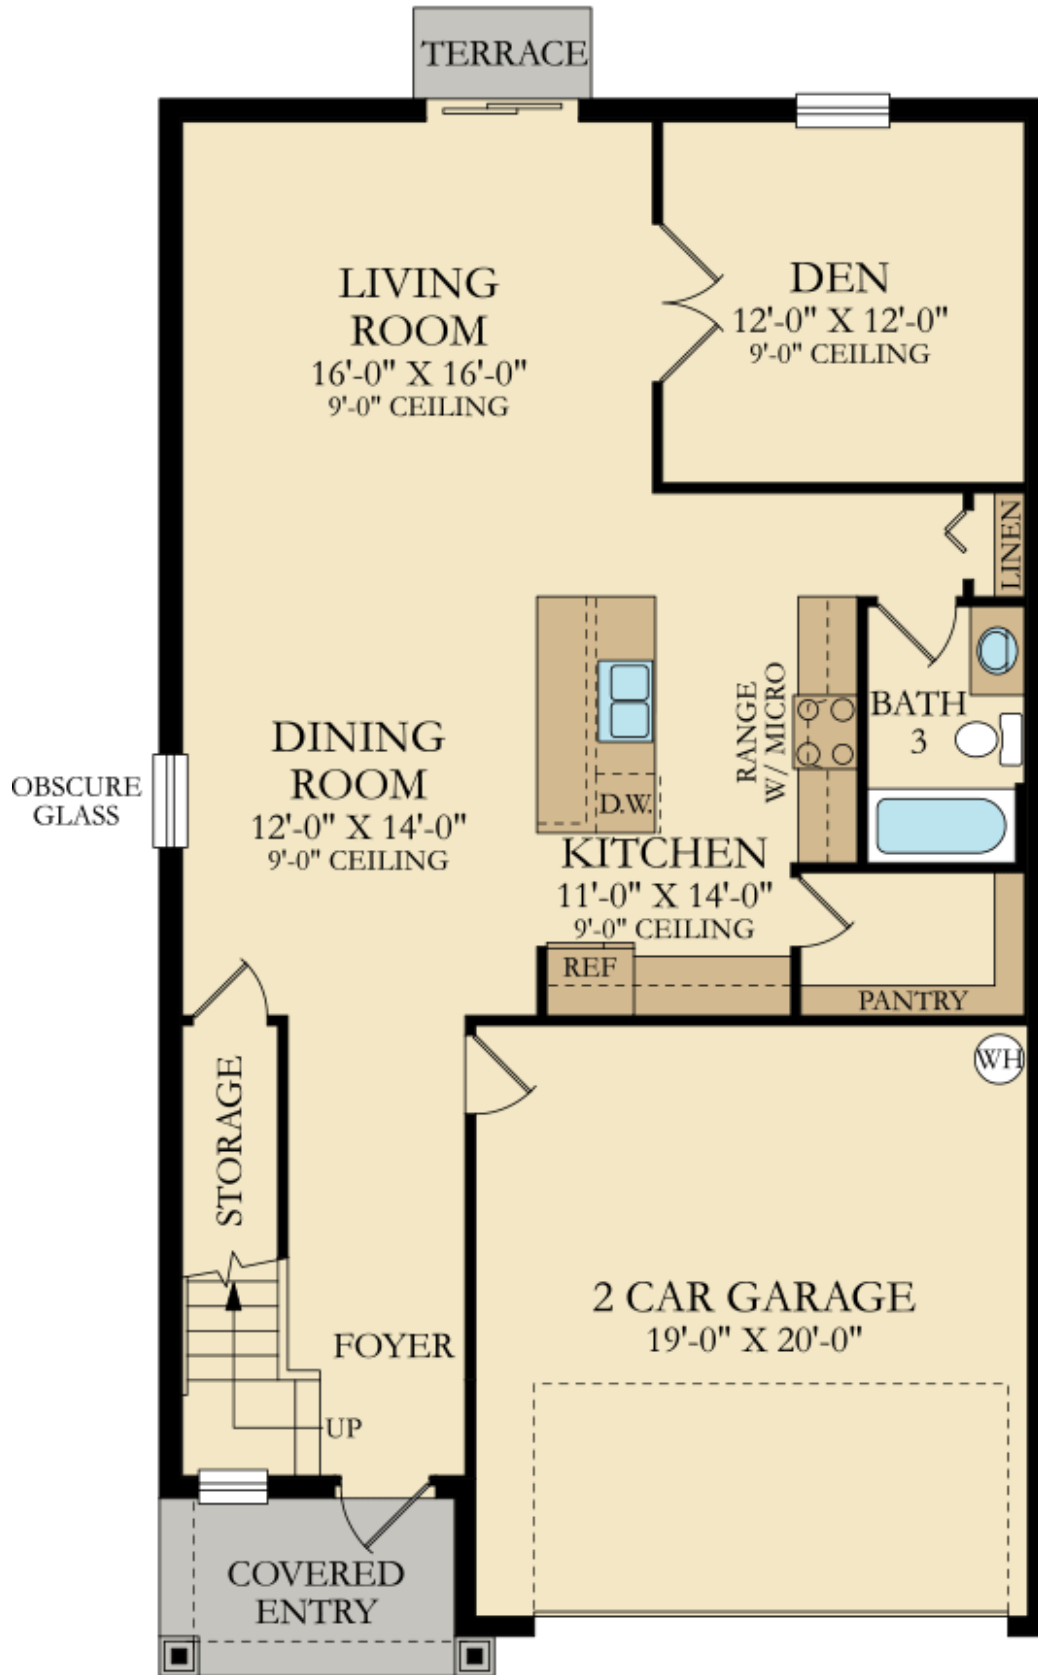

BENT CREEK - THE MEADOWS COLLECTION: THE MEADOWS COLLECTION

CONCORD

SQUARE FOOTAGE: **2,587**

BEDROOMS: **6**

BATHROOMS: **3**

GARAGE: **2**

STORIES: **2**

PRICE FROM: **\$254,990**

Call Now: **866-352-3870**

Address: **839 Bent Creek Drive, Fort Pierce FL 34947**

FIRST FLOOR

2551-CONCORD

FIRST FLOOR

SECOND FLOOR

SECOND FLOOR