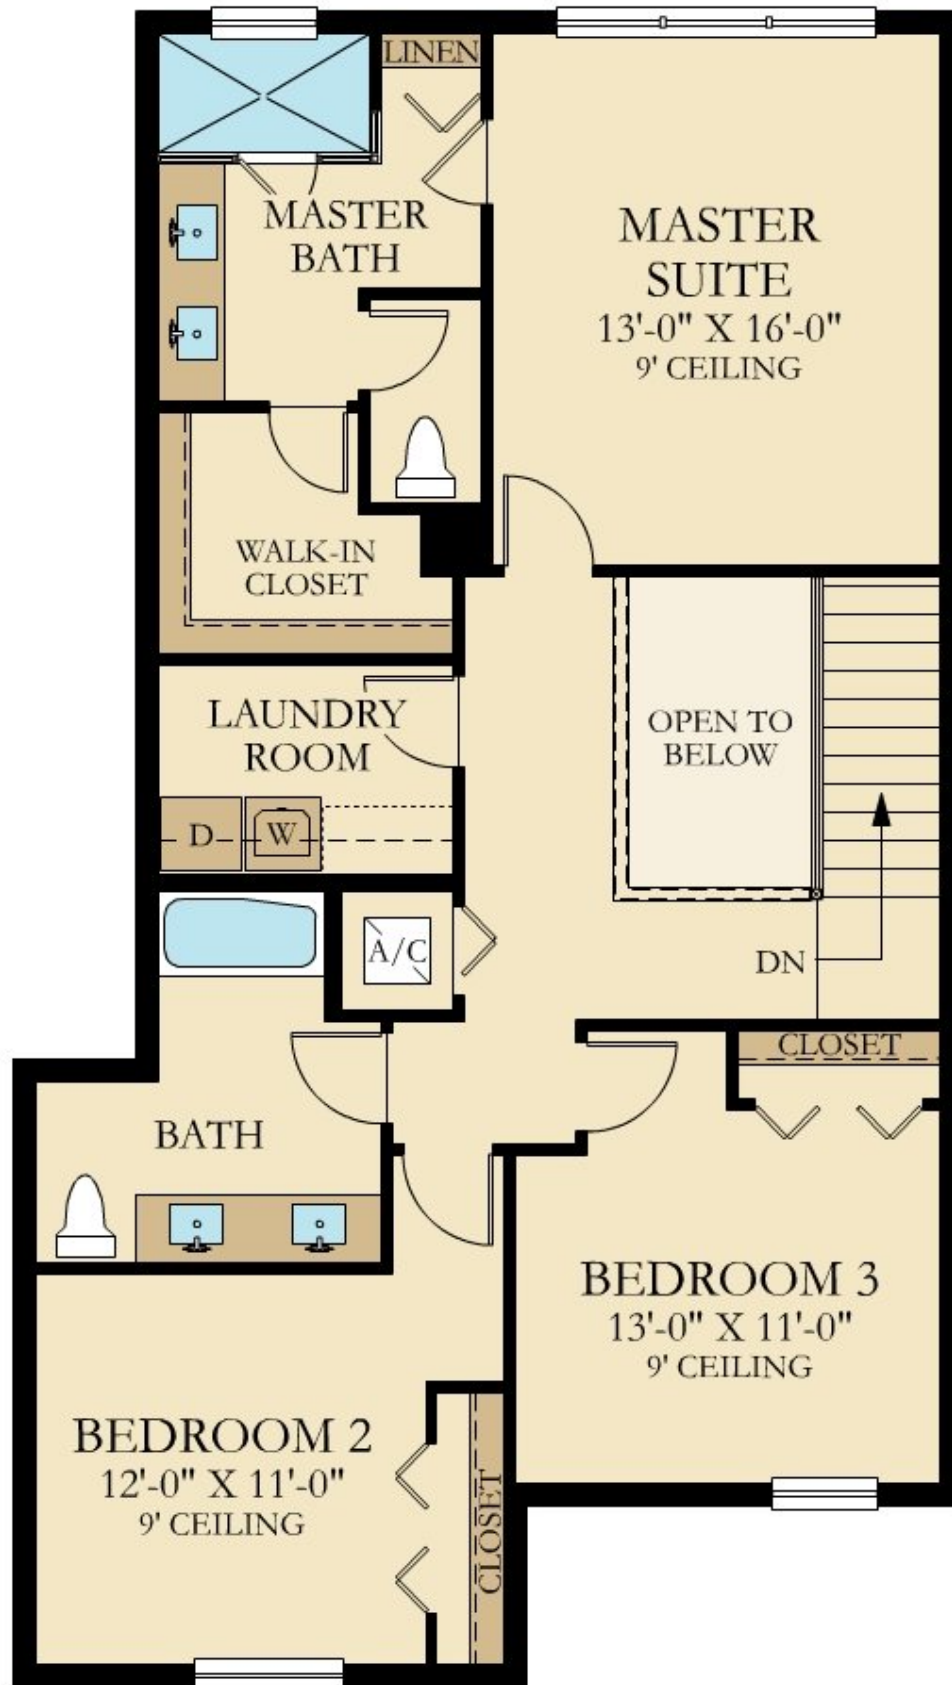

ANDALUCIA: THE SIERRA COLLECTION

MARBELLA

SQUARE FOOTAGE: **1,873**

BEDROOMS: **3**

BATHROOMS: **2.5**

GARAGE: **2**

STORIES: **2**

PRICE FROM: **\$324,990**

Call Now: **877-205-1875**

Address: **8926 Kingsmoor Way, Lake Worth FL 33467**

FIRST FLOOR

FIRST FLOOR

SECOND FLOOR

SECOND FLOOR