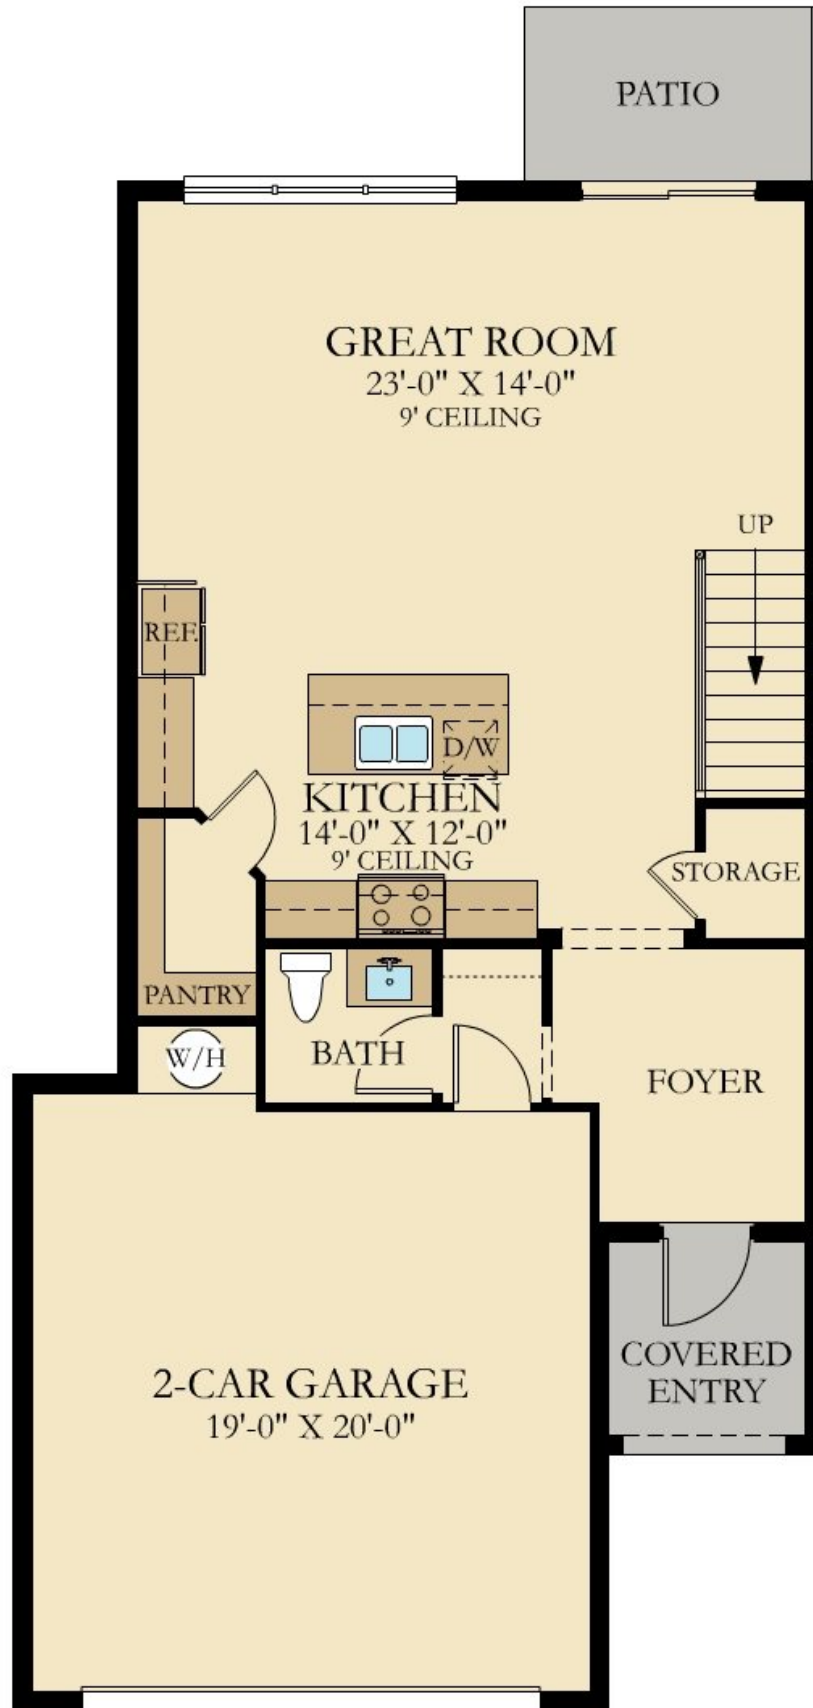

ANDALUCIA: THE SIERRA COLLECTION

MARBELLA

SQUARE FOOTAGE: **1,873**

BEDROOMS: **3**

BATHROOMS: **2.5**

GARAGE: **2**

STORIES: **2**

PRICE FROM: **\$324,990**

Call Now: **877-205-1875**

Address: **8926 Kingsmoor Way, Lake Worth FL 33467**

FIRST FLOOR

FIRST FLOOR

SECOND FLOOR

SECOND FLOOR