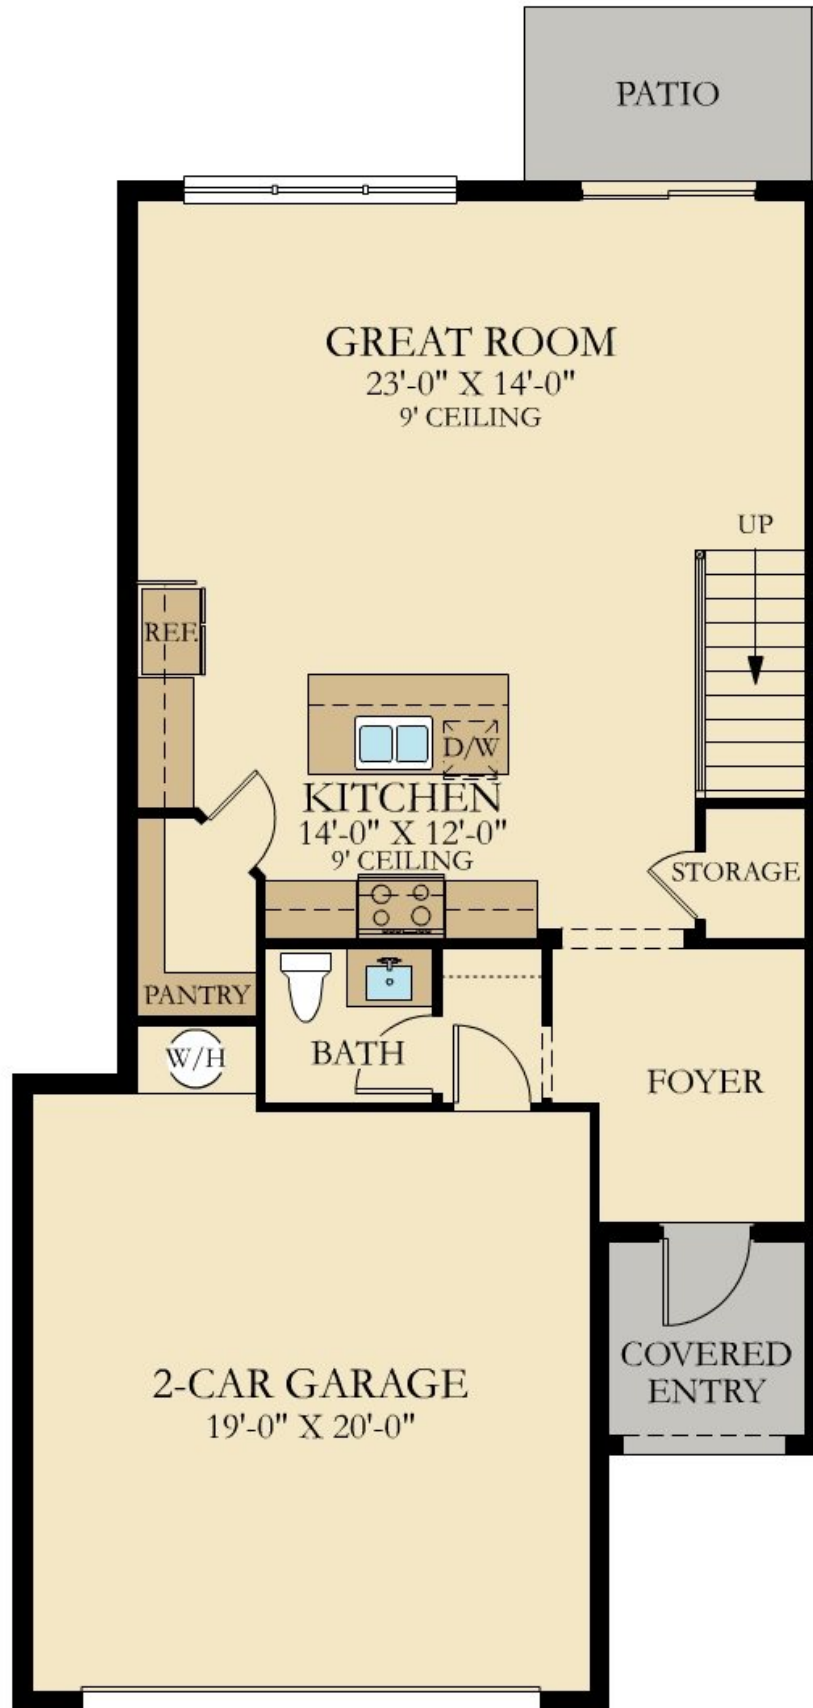

ANDALUCIA: THE SIERRA COLLECTION

MARBELLA

SQUARE FOOTAGE: **1,873**

BEDROOMS: **3**

BATHROOMS: **2.5**

GARAGE: **2**

STORIES: **2**

PRICE FROM: **\$324,990**

Call Now: **844-879-6450**

Address: **8926 Kingsmoor Way, Lake Worth FL 33467**

FIRST FLOOR

FIRST FLOOR

SECOND FLOOR

SECOND FLOOR