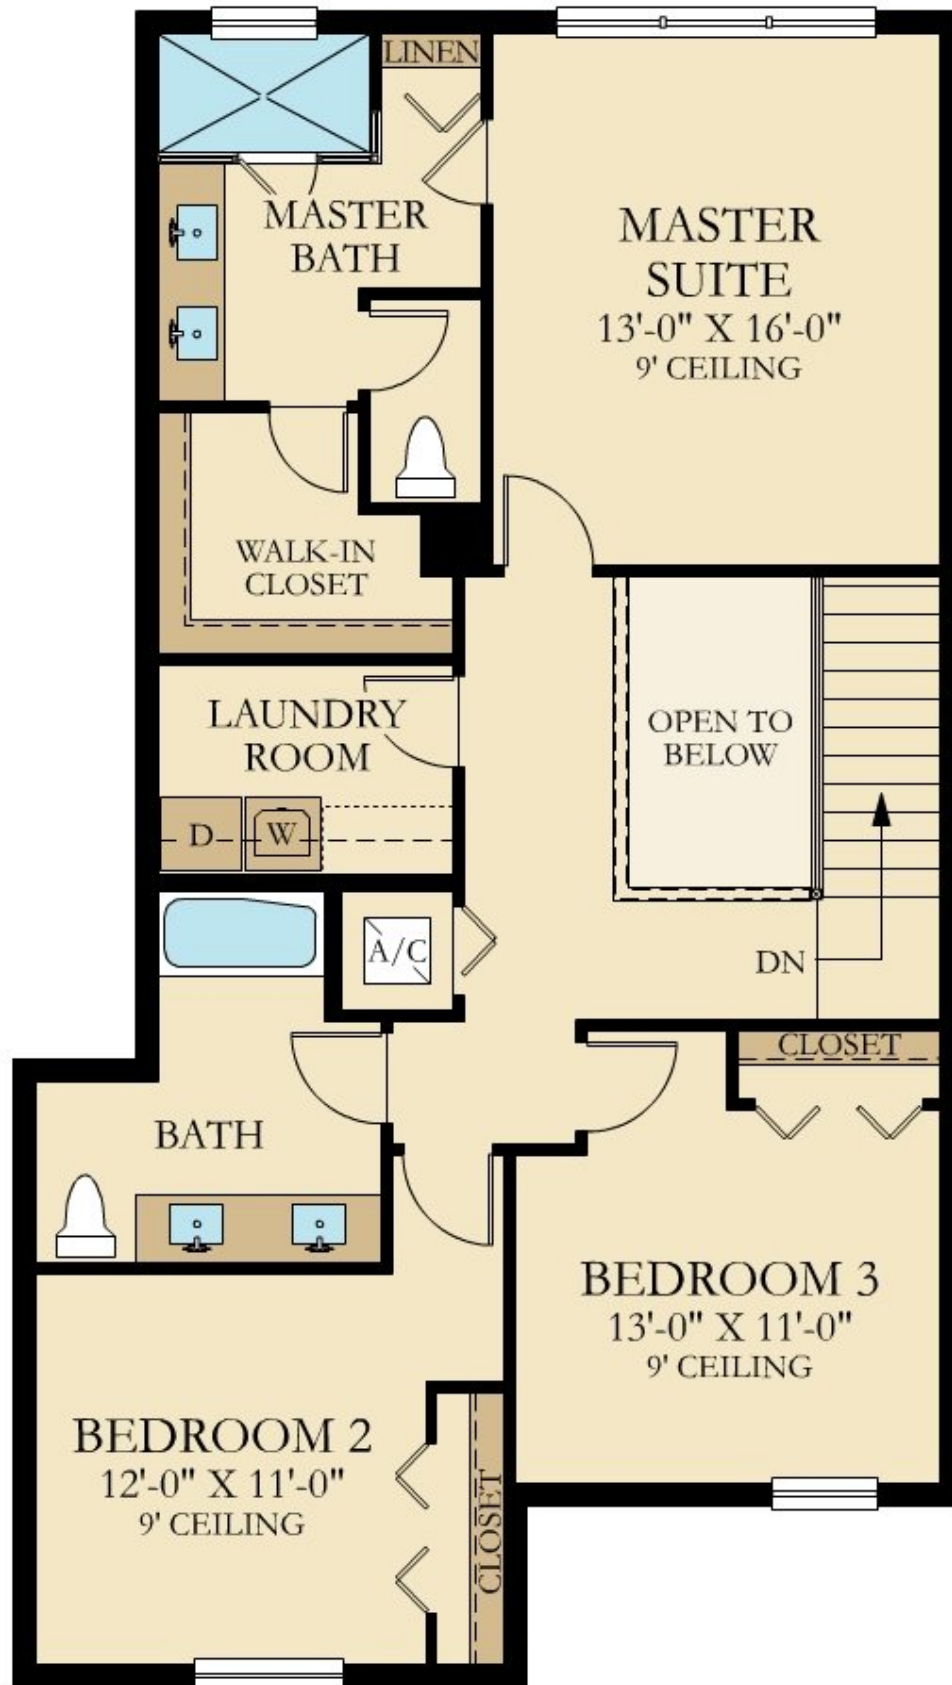

ANDALUCIA: THE SIERRA COLLECTION

MARBELLA

SQUARE FOOTAGE: **1,873**

BEDROOMS: **3**

BATHROOMS: **2.5**

GARAGE: **2**

STORIES: **2**

PRICE FROM: **\$324,990**

Call Now: **844-879-6450**

Address: **8926 Kingsmoor Way, Lake Worth FL 33467**

FIRST FLOOR

FIRST FLOOR

SECOND FLOOR

SECOND FLOOR