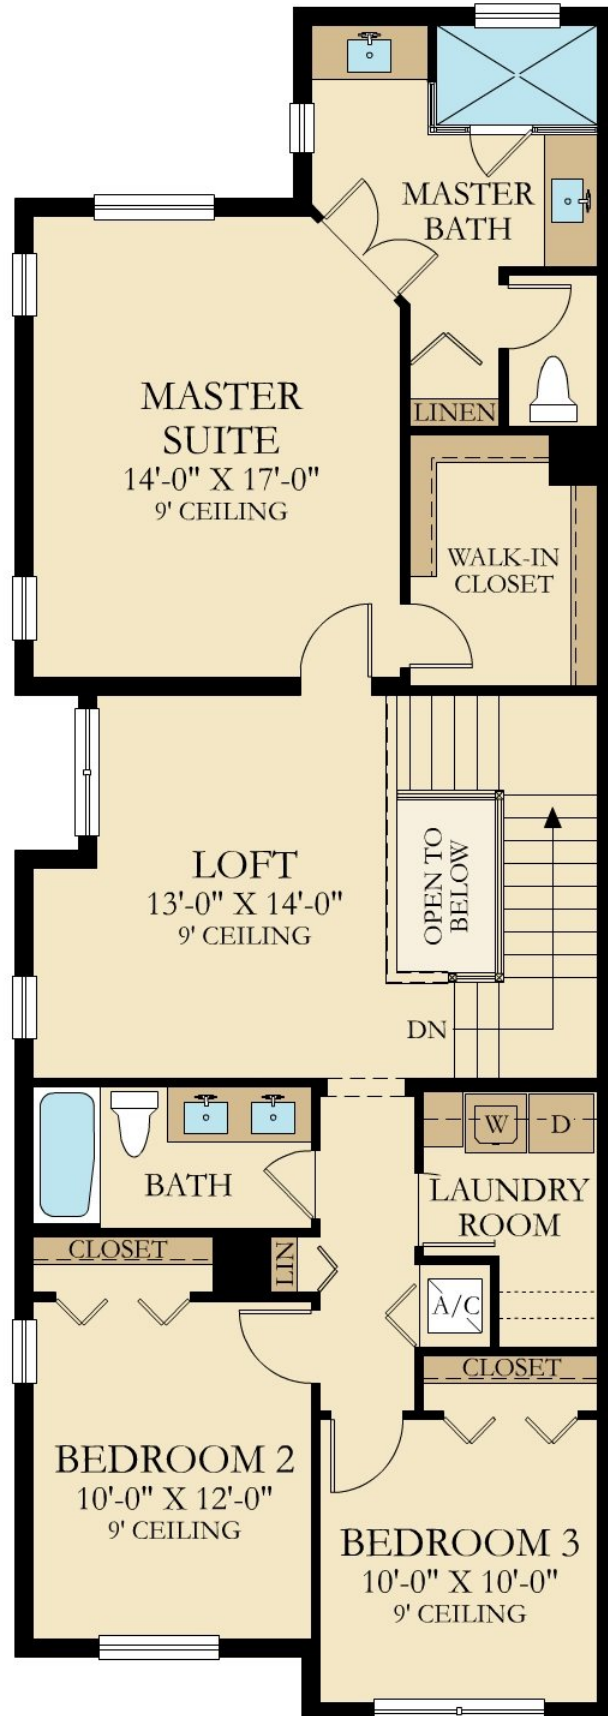

# PALENCIA

SQUARE FOOTAGE: **2,005**

---

BEDROOMS: **3**

---

BATHROOMS: **2.5**

---

GARAGE: **2**

---

STORIES: **2**

---

PRICE FROM: **\$347,990**

---

Call Now: **877-205-1875**

Address: **8926 Kingsmoor Way, Lake Worth FL 33467**

# FIRST FLOOR

FIRST FLOOR

# SECOND FLOOR

SECOND FLOOR