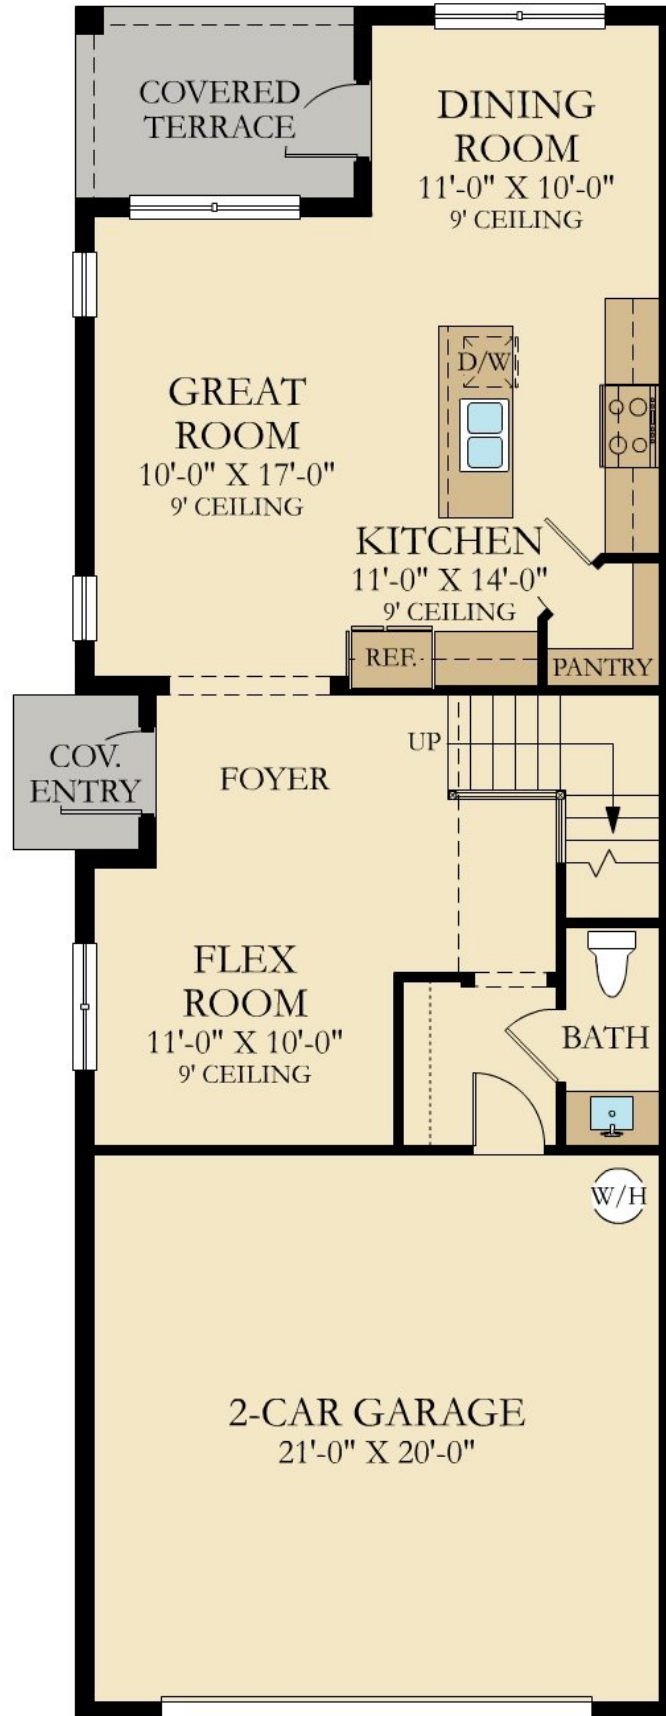

ANDALUCIA: THE SIERRA COLLECTION

PALENCIA

SQUARE FOOTAGE: **2,005**

BEDROOMS: **3**

BATHROOMS: **2.5**

GARAGE: **2**

STORIES: **2**

PRICE FROM: **\$347,990**

Call Now: **844-879-6450**

Address: **8926 Kingsmoor Way, Lake Worth FL 33467**

FIRST FLOOR

FIRST FLOOR

SECOND FLOOR

SECOND FLOOR