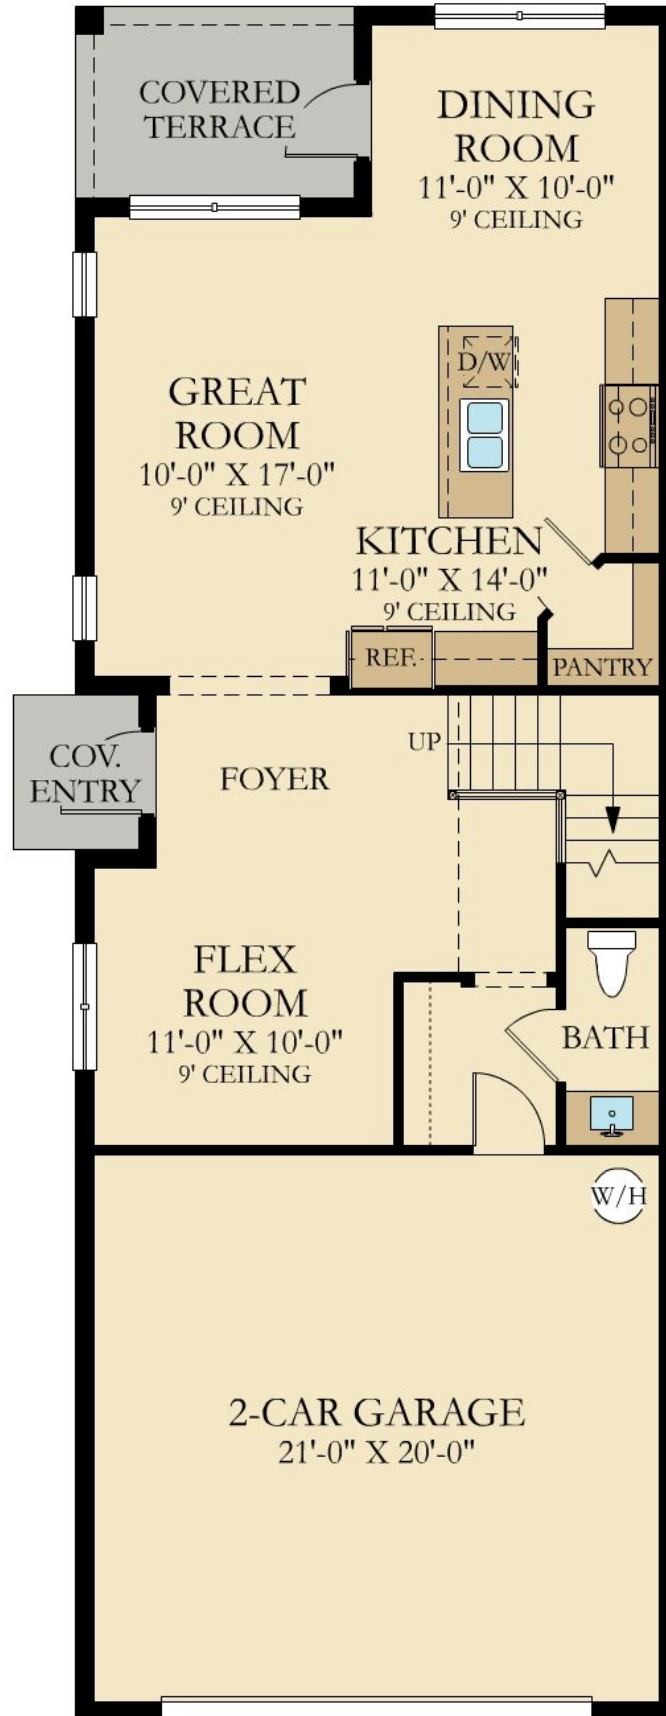

# PALENCIA

SQUARE FOOTAGE: **2,005**

---

BEDROOMS: **3**

---

BATHROOMS: **2.5**

---

GARAGE: **2**

---

STORIES: **2**

---

PRICE FROM: **\$347,990**

---

Call Now: **877-205-1875**

Address: **8926 Kingsmoor Way, Lake Worth FL 33467**

# FIRST FLOOR

FIRST FLOOR

# SECOND FLOOR

SECOND FLOOR