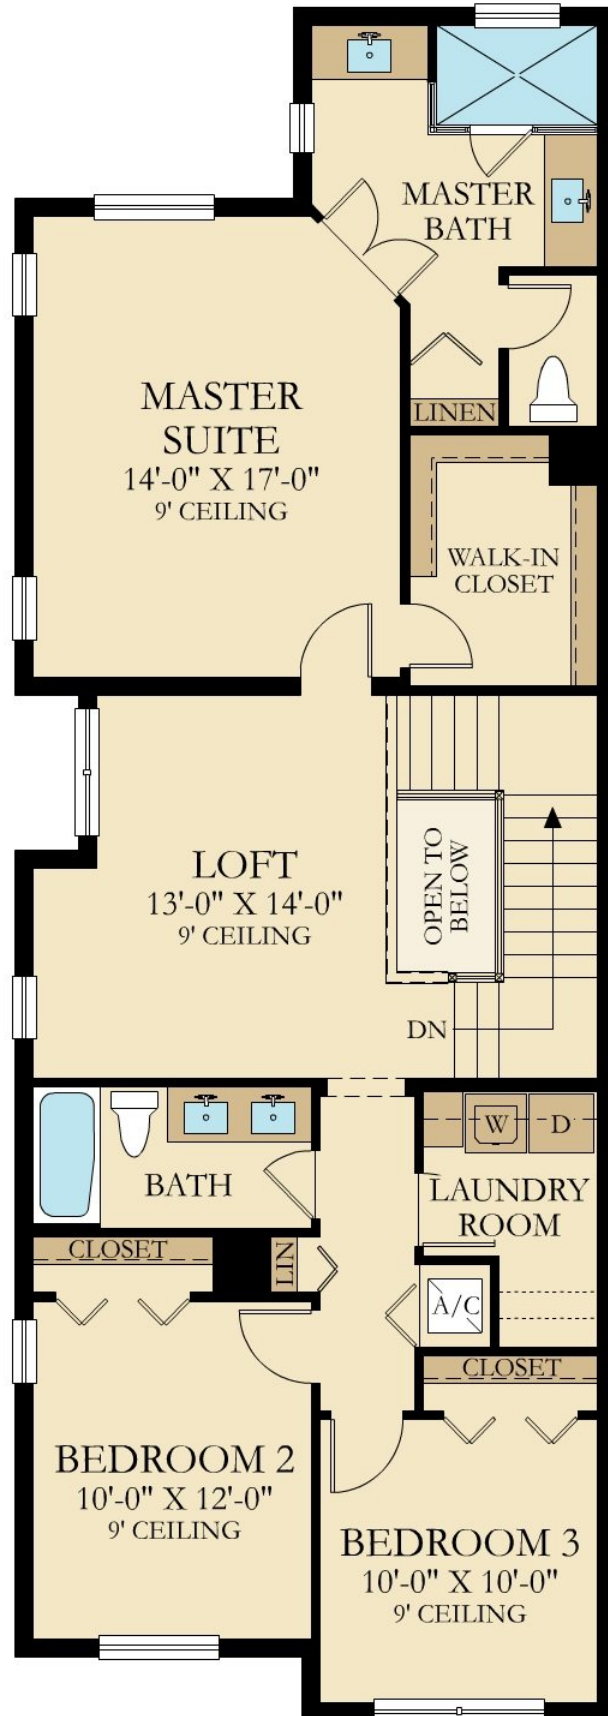

ANDALUCIA: THE SIERRA COLLECTION

PALENCIA

SQUARE FOOTAGE: **2,005**

BEDROOMS: **3**

BATHROOMS: **2.5**

GARAGE: **2**

STORIES: **2**

PRICE FROM: **\$347,990**

Call Now: **844-879-6450**

Address: **8926 Kingsmoor Way, Lake Worth FL 33467**

FIRST FLOOR

FIRST FLOOR

SECOND FLOOR

SECOND FLOOR