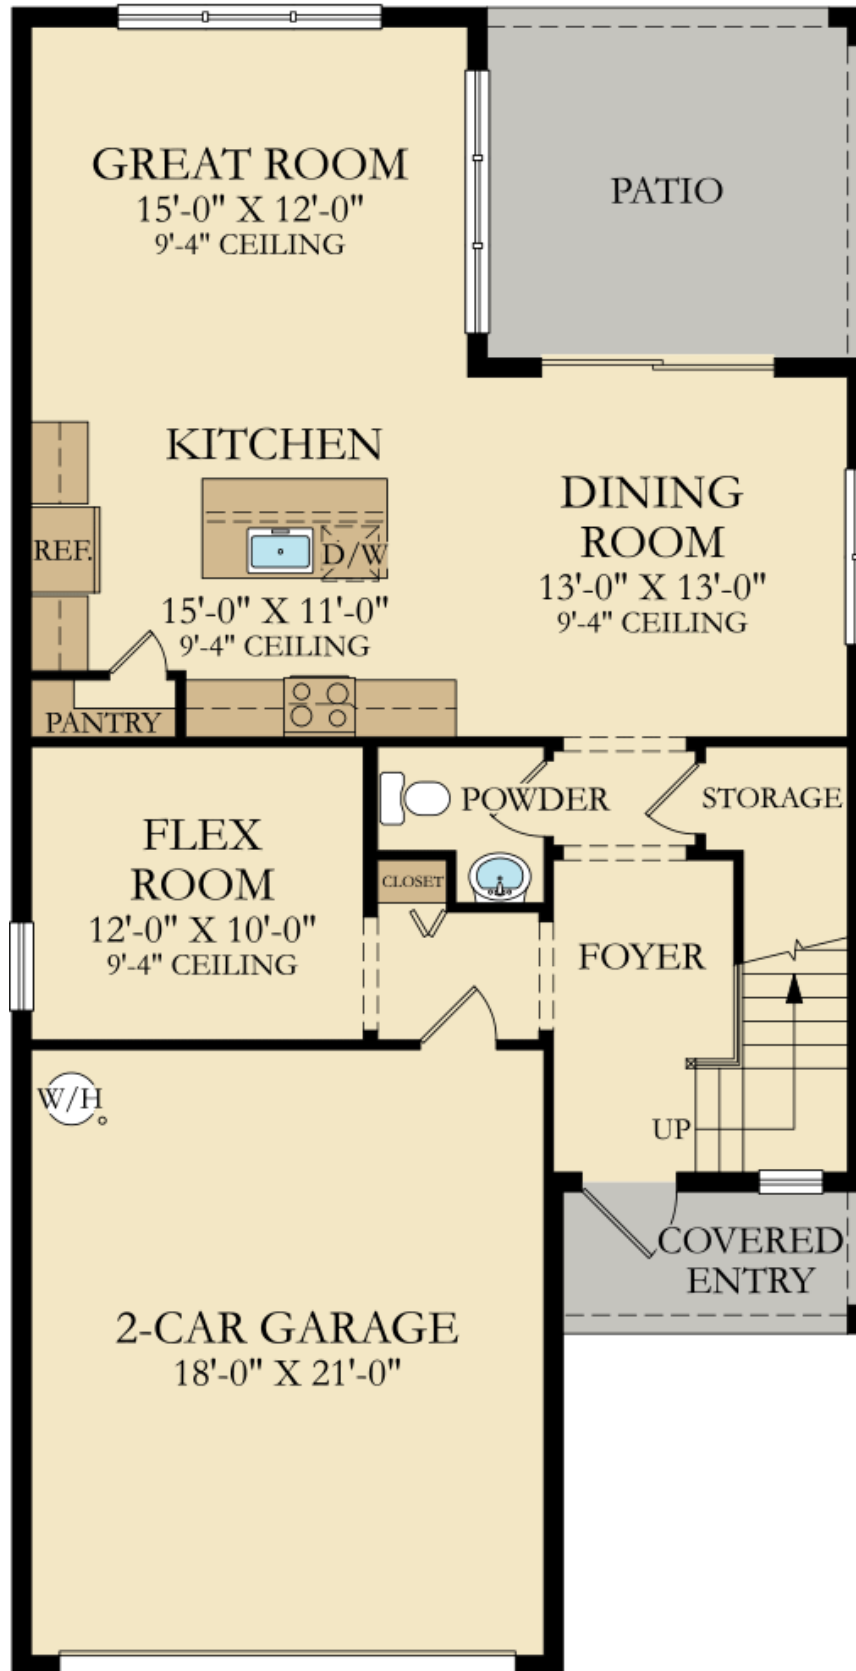

# COMPASSO

SQUARE FOOTAGE: **2,102**

---

BEDROOMS: **3**

---

BATHROOMS: **2.5**

---

GARAGE: **2**

# FIRST FLOOR

COMPASSO 3328

FIRST FLOOR

# SECOND FLOOR