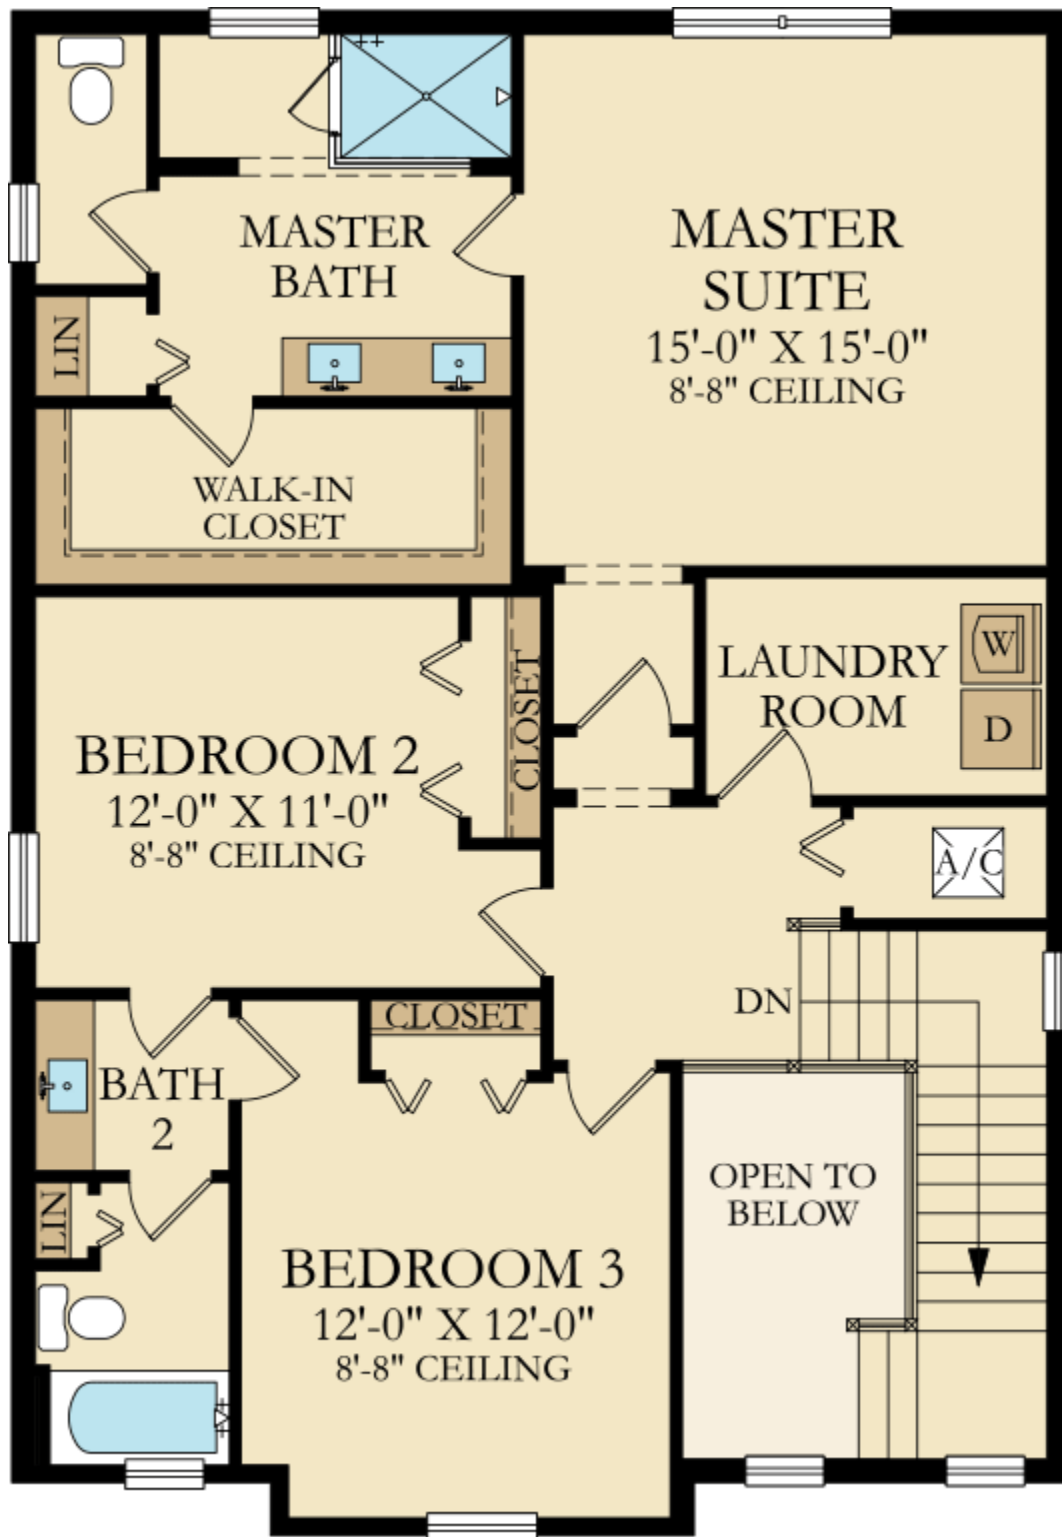

SECOND FLOOR

SECOND FLOOR