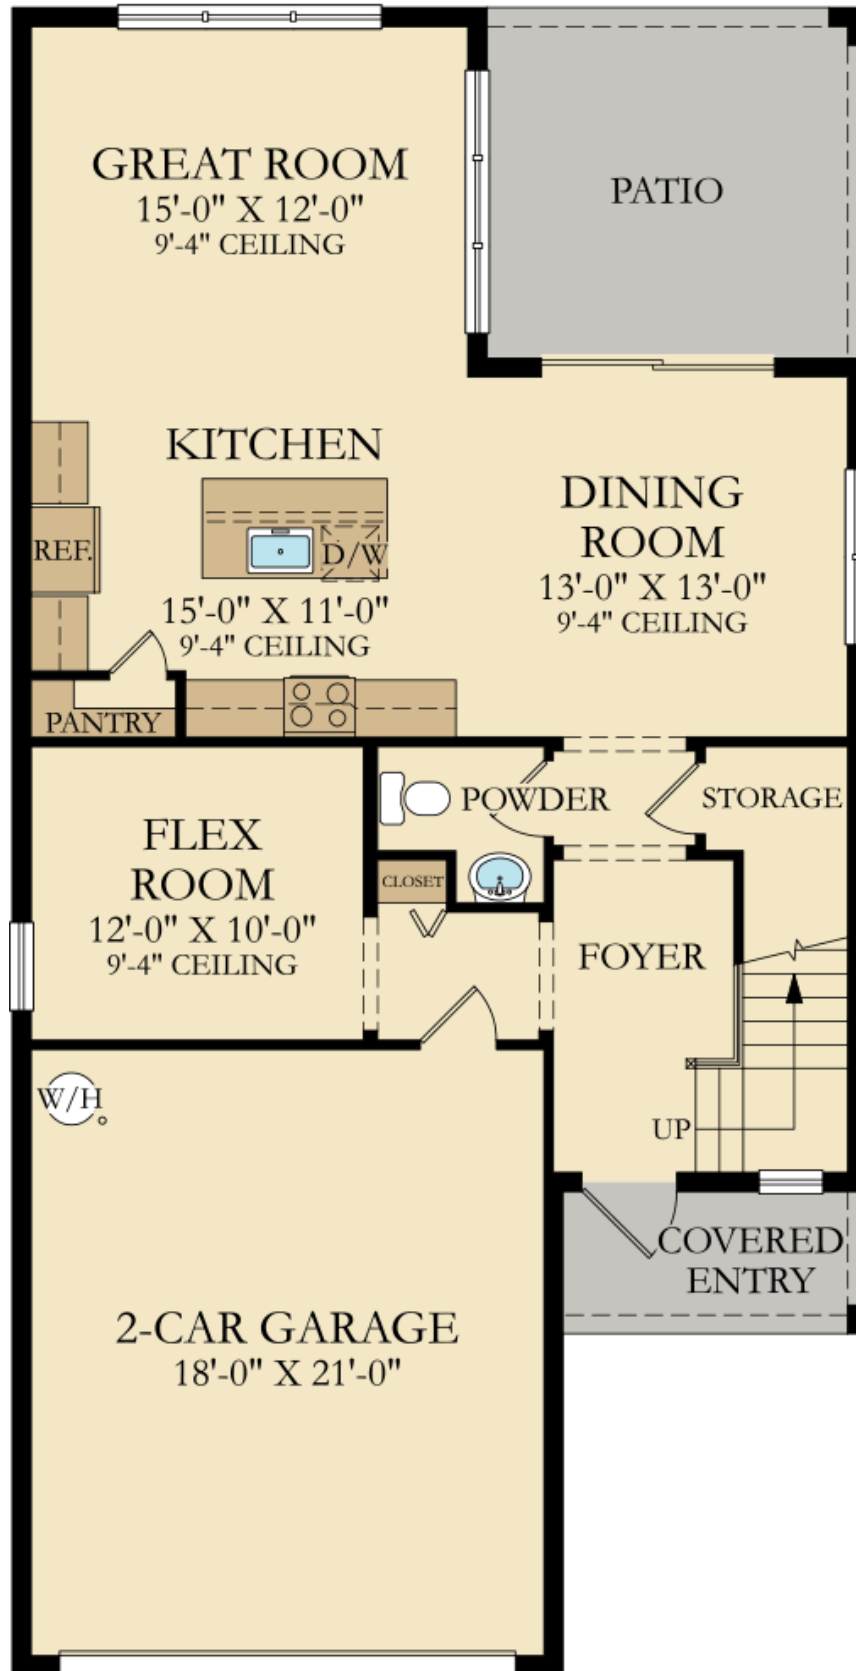

VELEIROS AT CRYSTAL LAKE: CLASSICO COLLECTION

COMPASSO

SQUARE FOOTAGE: **2,102**

BEDROOMS: **3**

BATHROOMS: **2.5**

GARAGE: **2**

STORIES: **2**

PRICE FROM: **393,990.00**

Call Now: **855-268-4031**

Address: **4036 Veleiros Blvd, Deerfield Beach FL 33064**

FIRST FLOOR

COMPASSO 3328

FIRST FLOOR

SECOND FLOOR

SECOND FLOOR