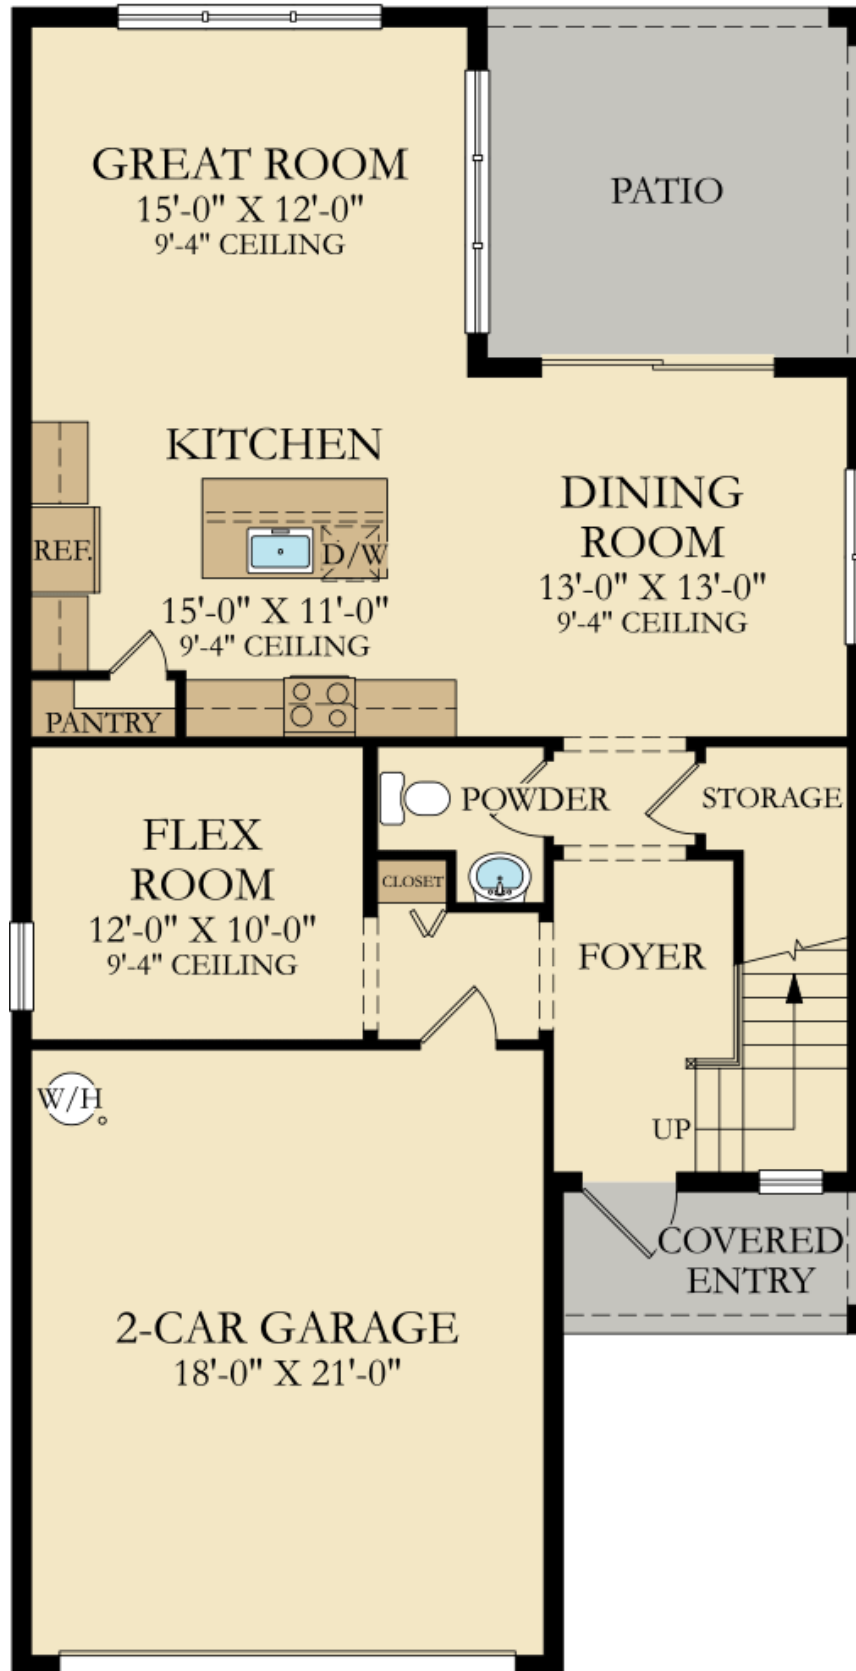

VELEIROS AT CRYSTAL LAKE: CLASSICO COLLECTION

COMPASSO

SQUARE FOOTAGE: **2,102**

BEDROOMS: **3**

BATHROOMS: **2.5**

GARAGE: **2**

STORIES: **2**

PRICE FROM: **\$384,990**

Call Now: **855-268-4031**

Address: **4036 Veleiros Blvd, Deerfield Beach FL 33064**

FIRST FLOOR

COMPASSO 3328

FIRST FLOOR

SECOND FLOOR

SECOND FLOOR