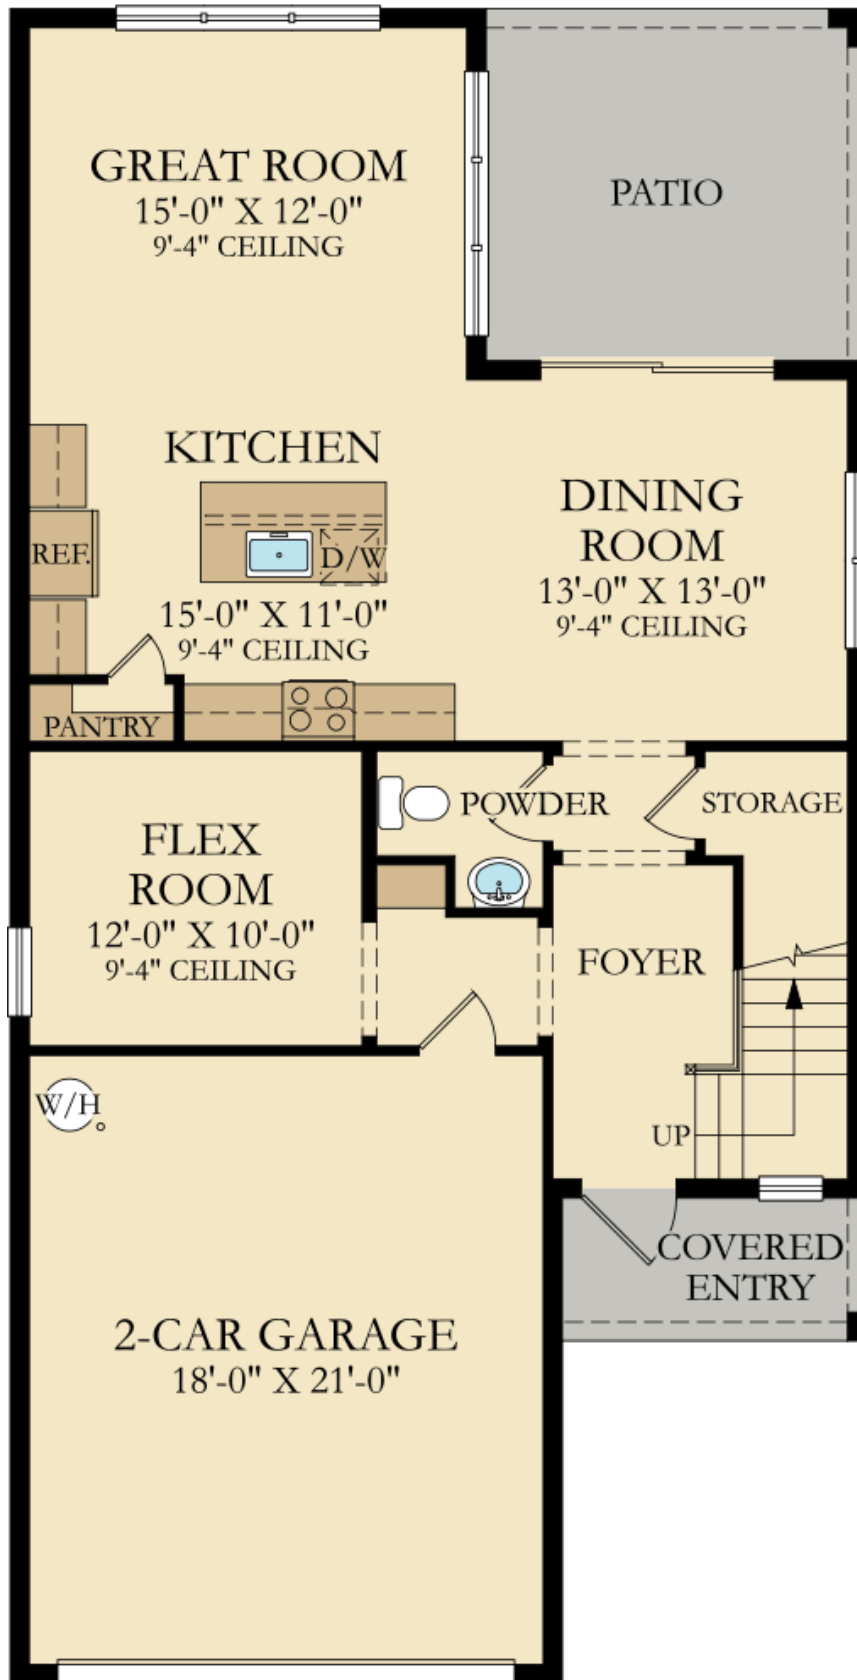

VELEIROS AT CRYSTAL LAKE: CLASSICO COLLECTION

COMPASSO

SQUARE FOOTAGE: **2,102**

BEDROOMS: **3**

BATHROOMS: **2.5**

GARAGE: **2**

STORIES: **2**

PRICE FROM: **374,990**

Call Now: **855-268-4031**

Address: **4036 Veleiros Blvd, Deerfield Beach FL 33064**

FIRST FLOOR

COMPASSO 3328

FIRST FLOOR

SECOND FLOOR

SECOND FLOOR