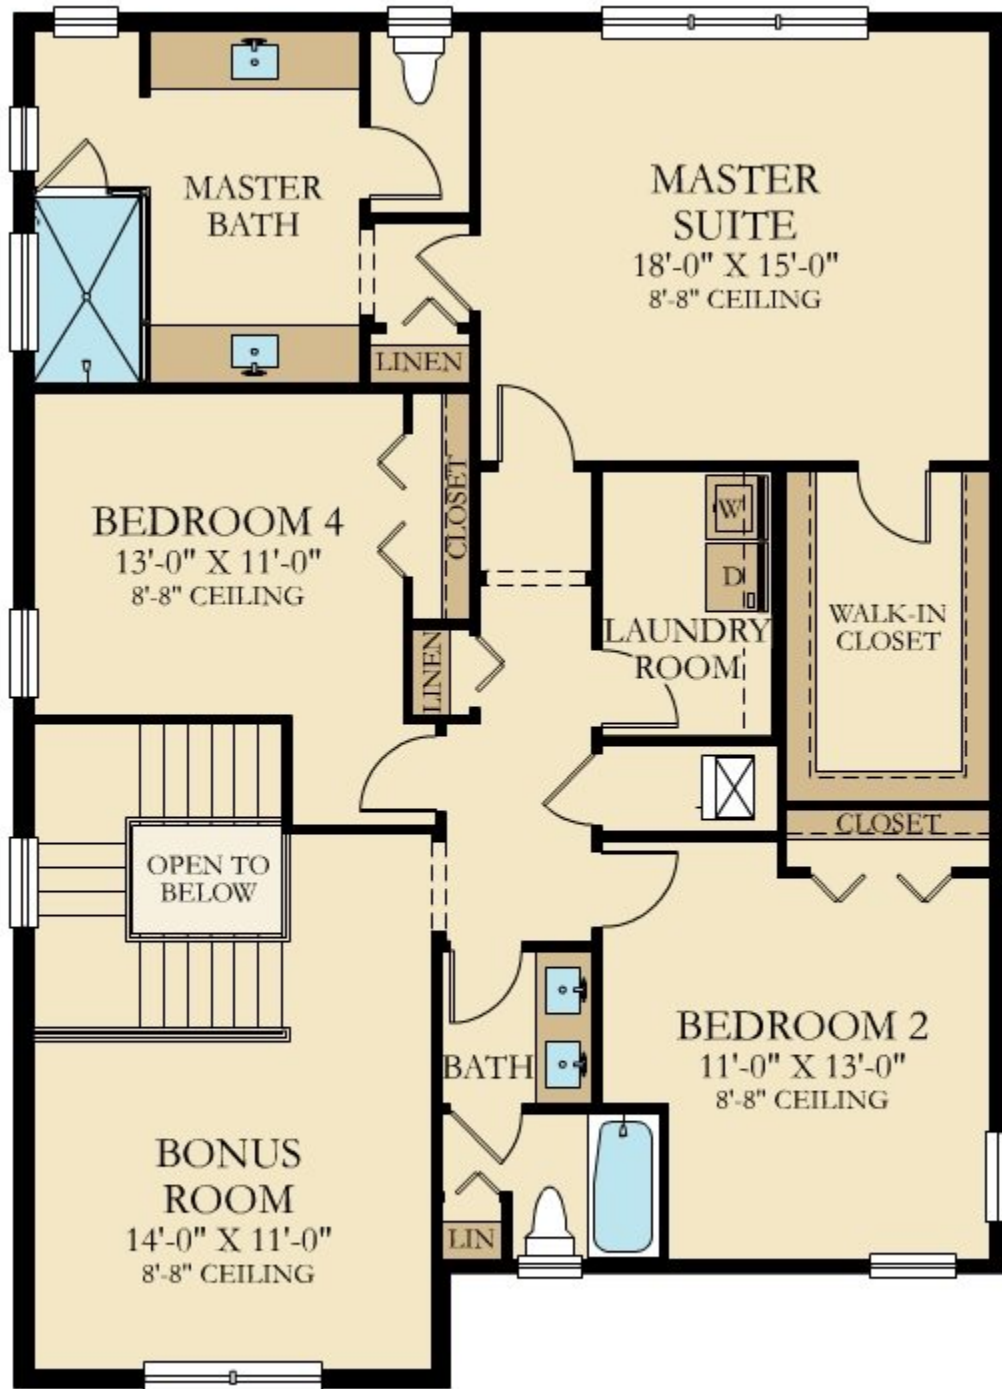

SECOND FLOOR

SECOND FLOOR