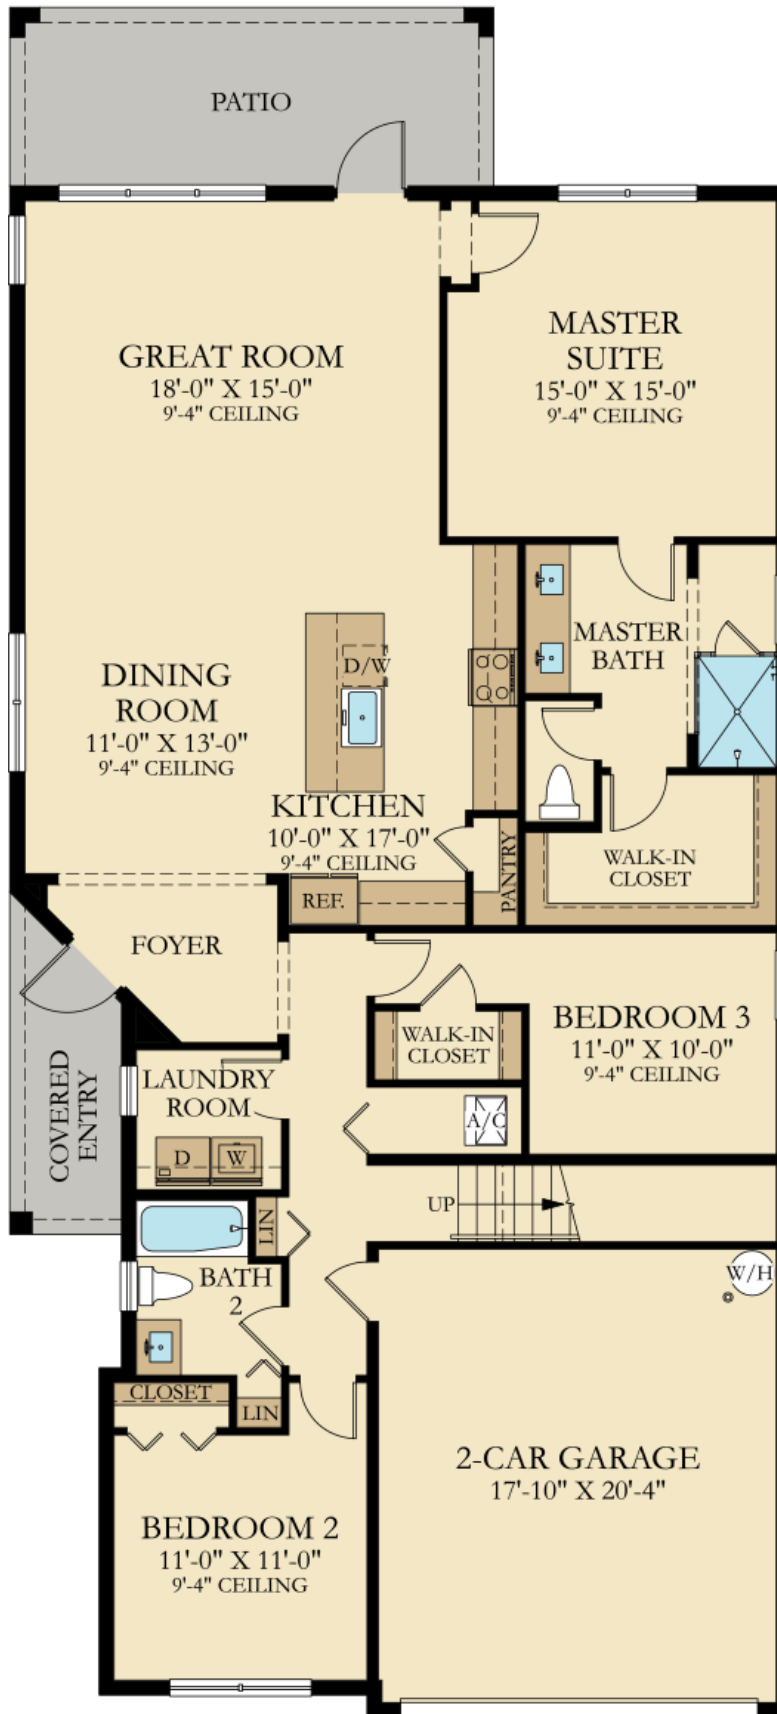

VELEIROS AT CRYSTAL LAKE: ELEGANTE COLLECTION

CISNE

SQUARE FOOTAGE: **2,259**

BEDROOMS: **4**

BATHROOMS: **3**

GARAGE: **2**

STORIES: **2**

PRICE FROM: **394,990.00**

Call Now: **855-268-4031**

Address: **4036 Veleiros Blve, Deerfield Beach FL 33064**

FIRST FLOOR

CISNE 3509

FIRST FLOOR

SECOND FLOOR

SECOND FLOOR