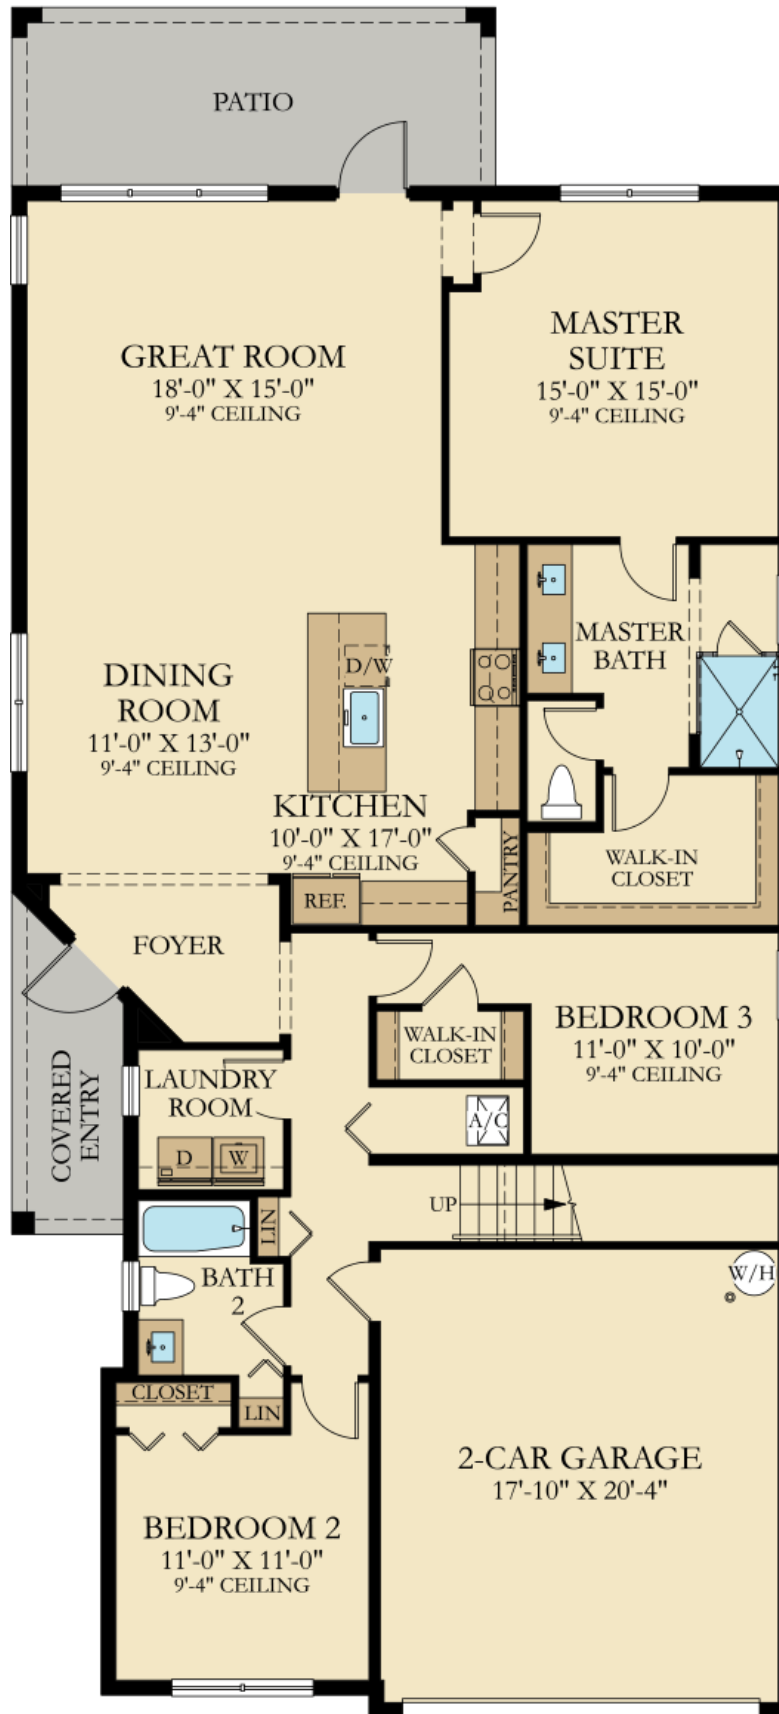

VELEIROS AT CRYSTAL LAKE: ELEGANTE COLLECTION

CISNE

SQUARE FOOTAGE: **2,259**

BEDROOMS: **4**

BATHROOMS: **3**

GARAGE: **2**

STORIES: **2**

PRICE FROM: **403,990.00**

Call Now: **855-268-4031**

Address: **4036 Veleiros Blve, Deerfield Beach FL 33064**

FIRST FLOOR

CISNE 3509

FIRST FLOOR

SECOND FLOOR

SECOND FLOOR