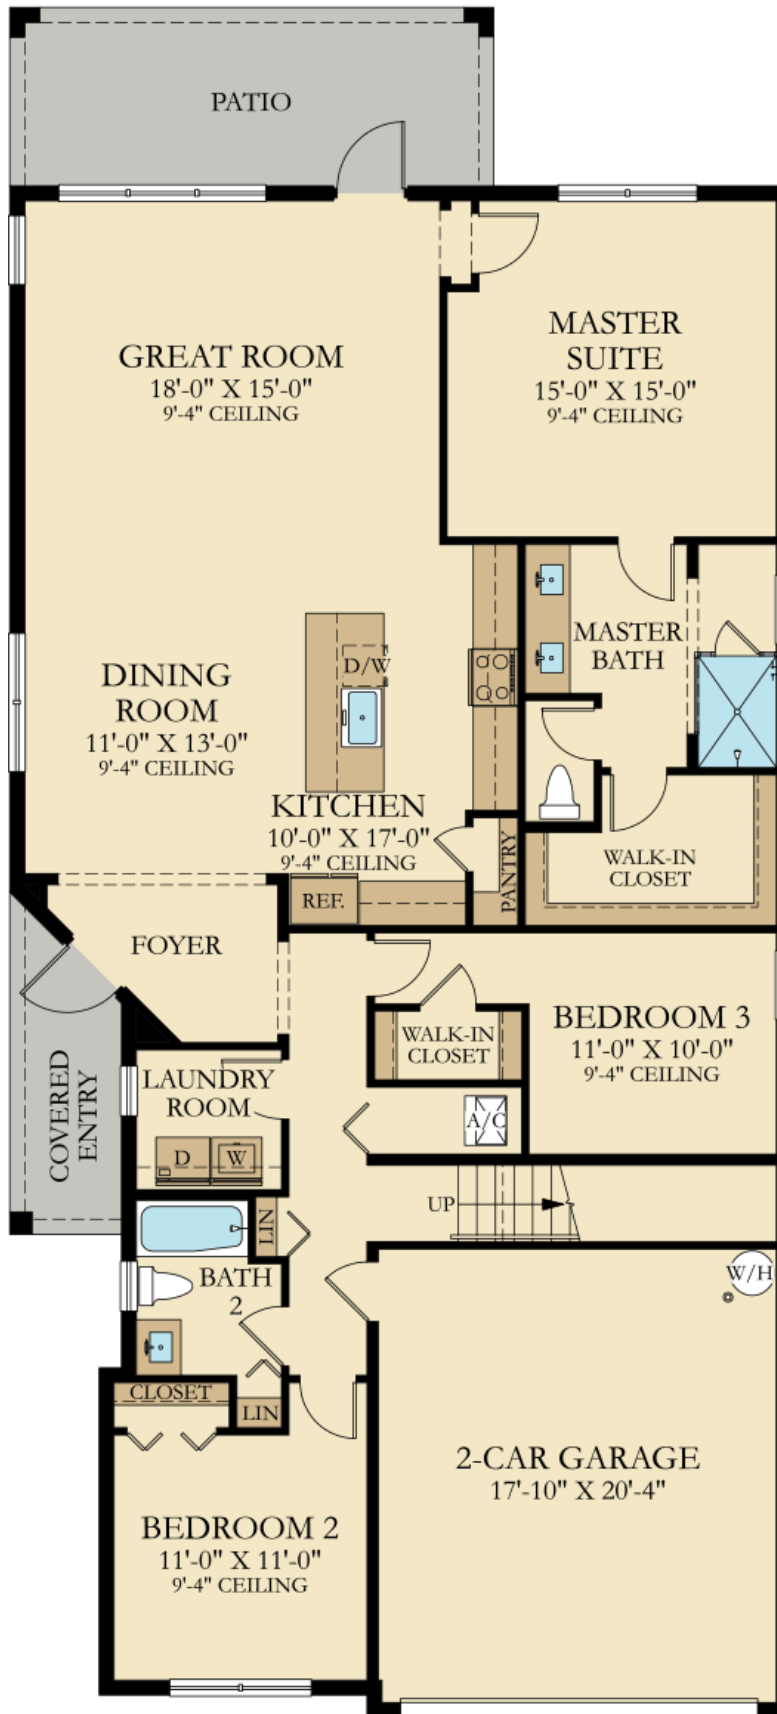

VELEIROS AT CRYSTAL LAKE: ELEGANTE COLLECTION

CISNE

SQUARE FOOTAGE: **2,259**

BEDROOMS: **4**

BATHROOMS: **3**

GARAGE: **2**

STORIES: **2**

PRICE FROM: **391,990**

Call Now: **855-268-4031**

Address: **4036 Veleiros Blve, Deerfield Beach FL 33064**

FIRST FLOOR

CISNE 3509

FIRST FLOOR

SECOND FLOOR

SECOND FLOOR