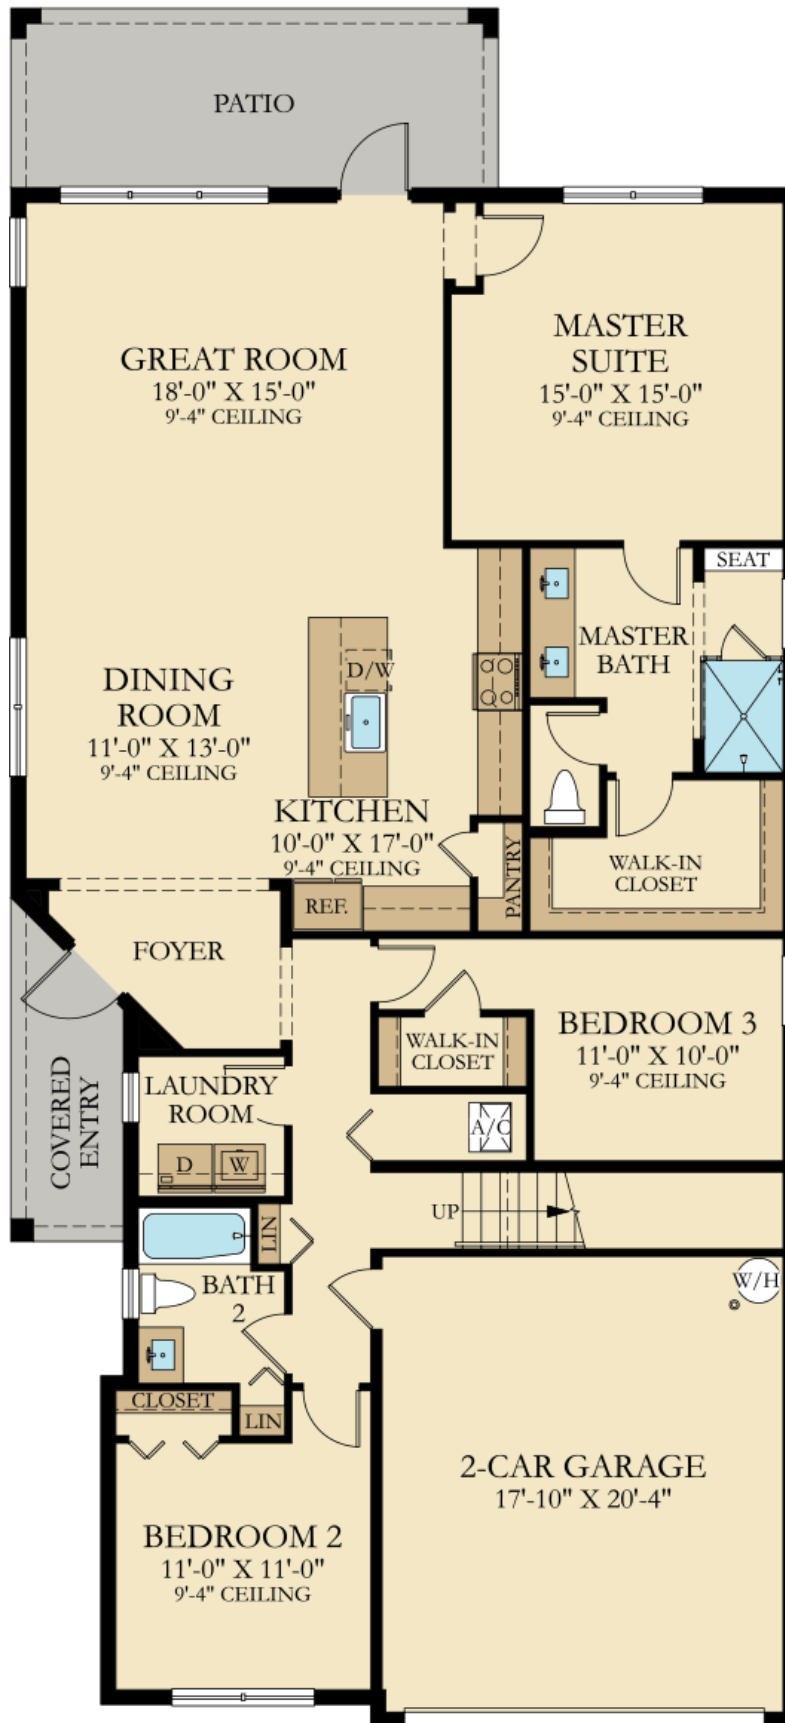

# CISNE

SQUARE FOOTAGE: **2,259**

---

BEDROOMS: **4**

---

BATHROOMS: **3**

---

GARAGE: **2**

# FIRST FLOOR

CISNE 3509

FIRST FLOOR

SECOND FLOOR

SECOND FLOOR