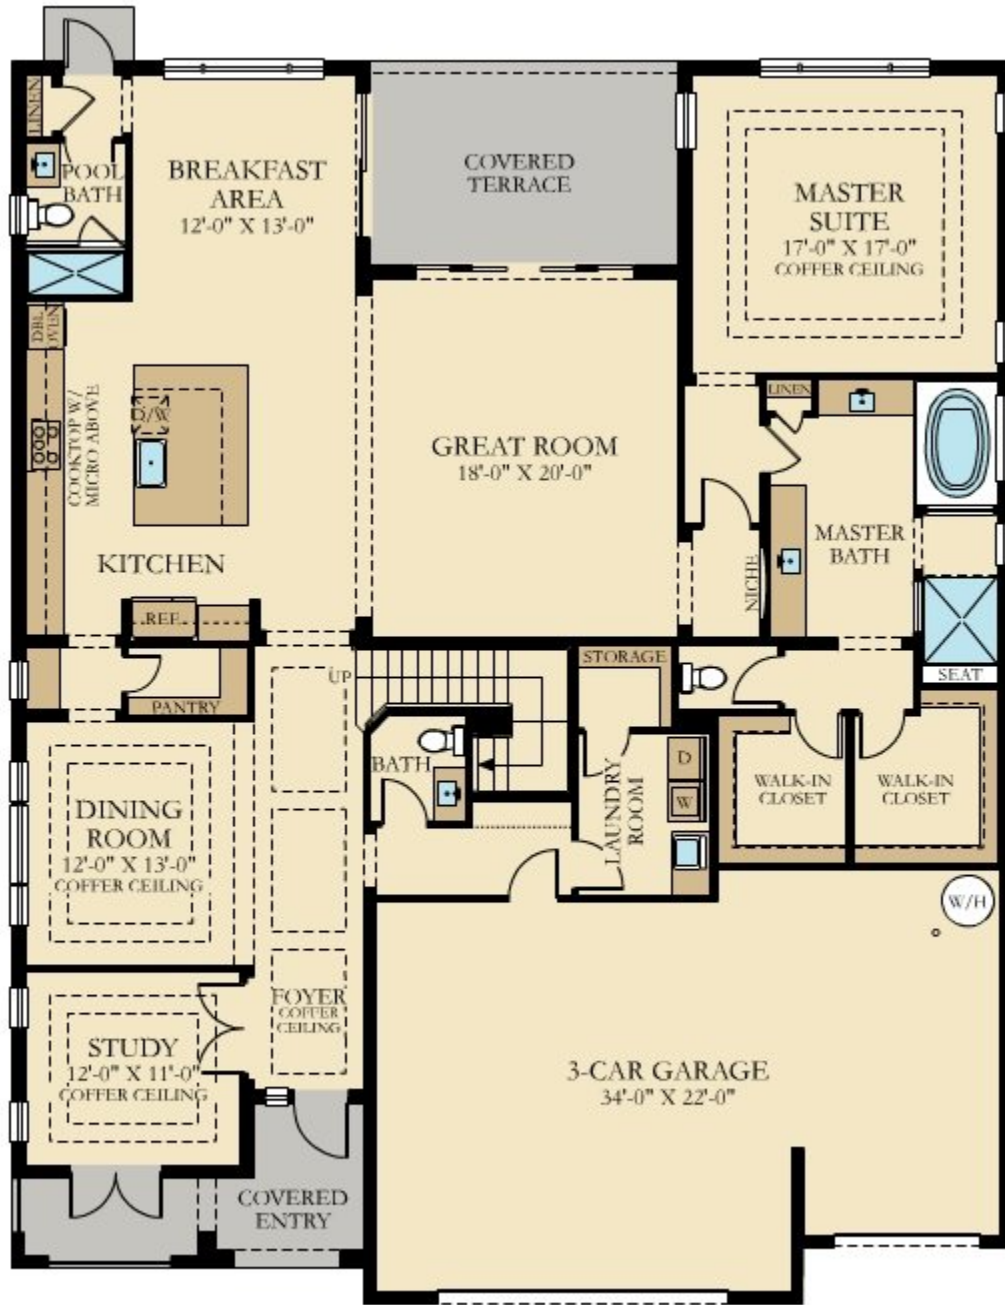

FIRST FLOOR

FIRST FLOOR