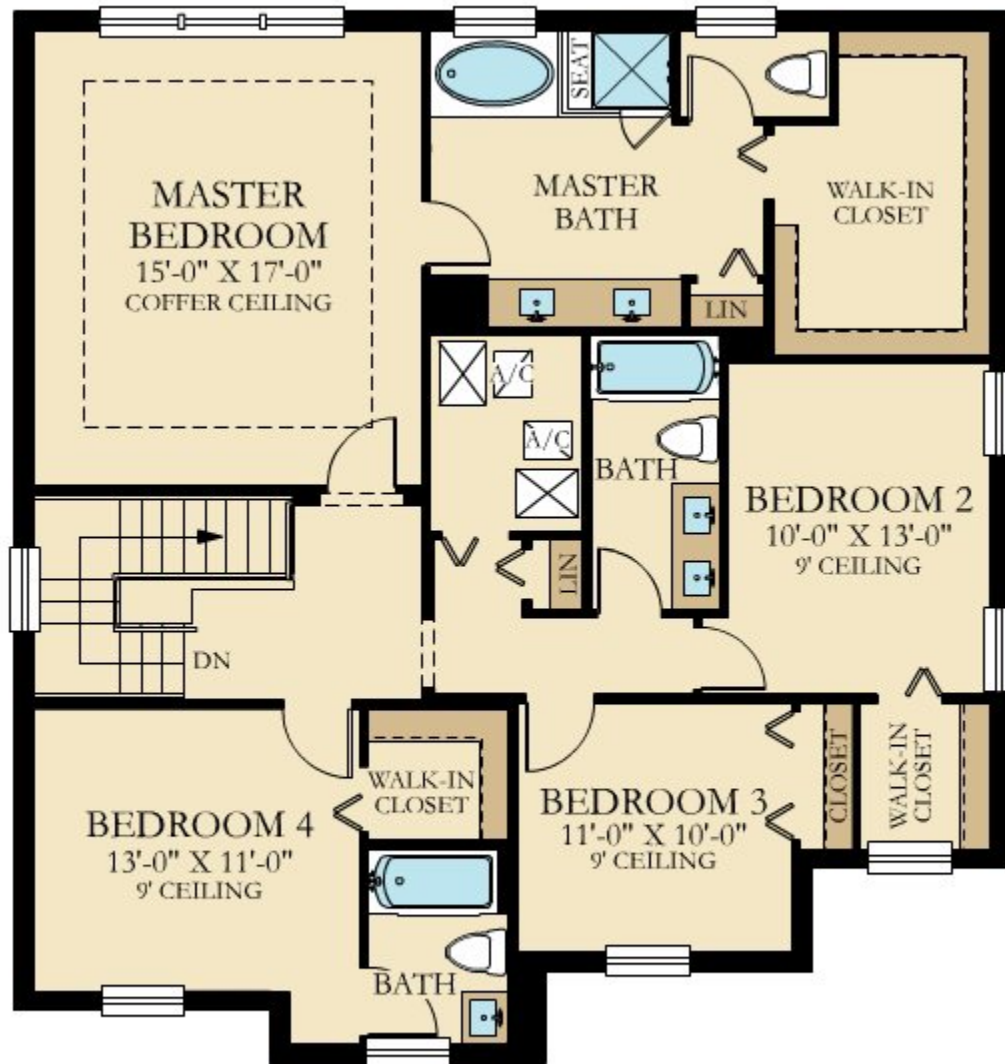

SECOND FLOOR

SECOND FLOOR