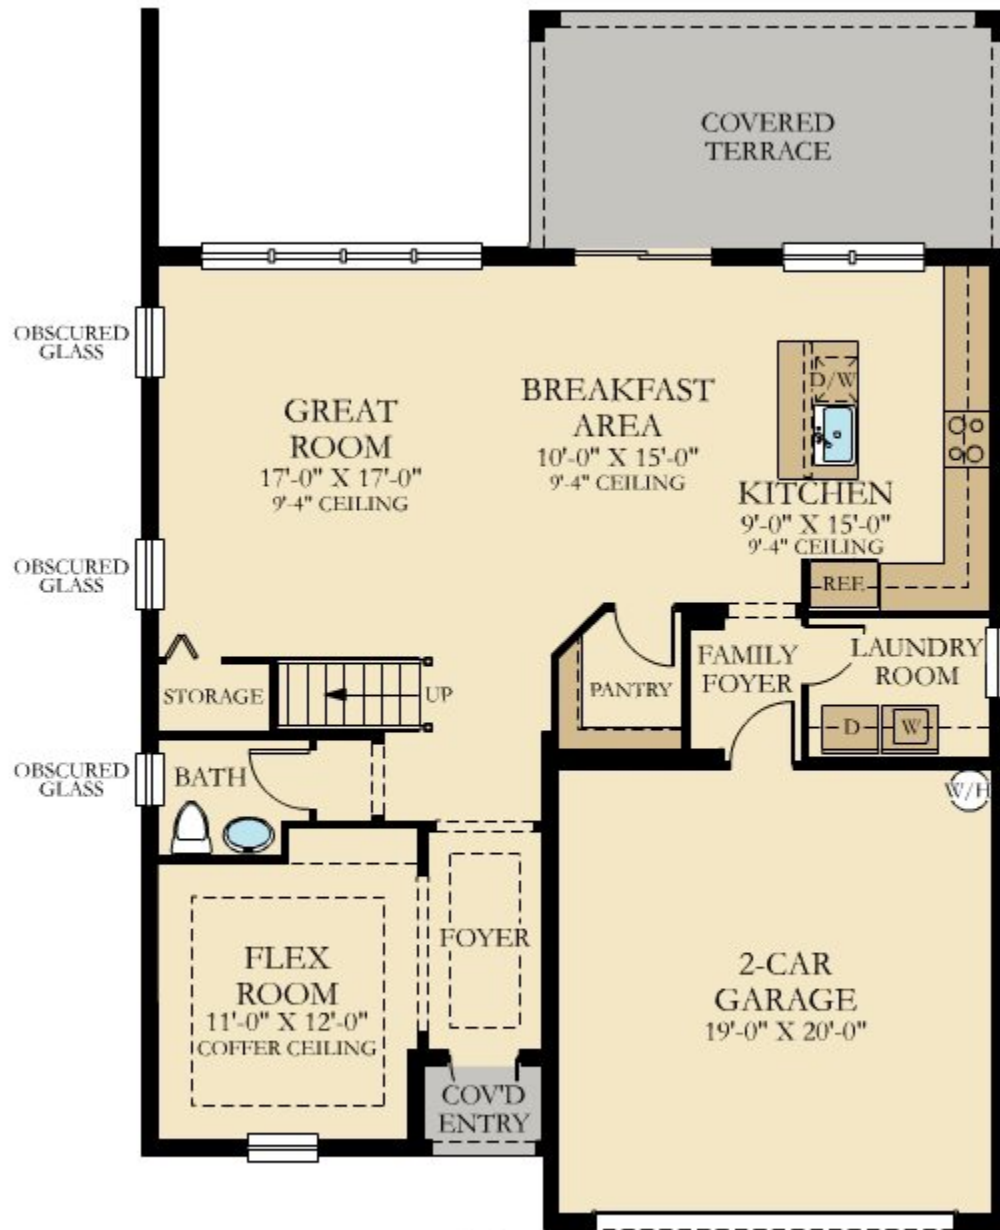

FIRST FLOOR

FIRST FLOOR