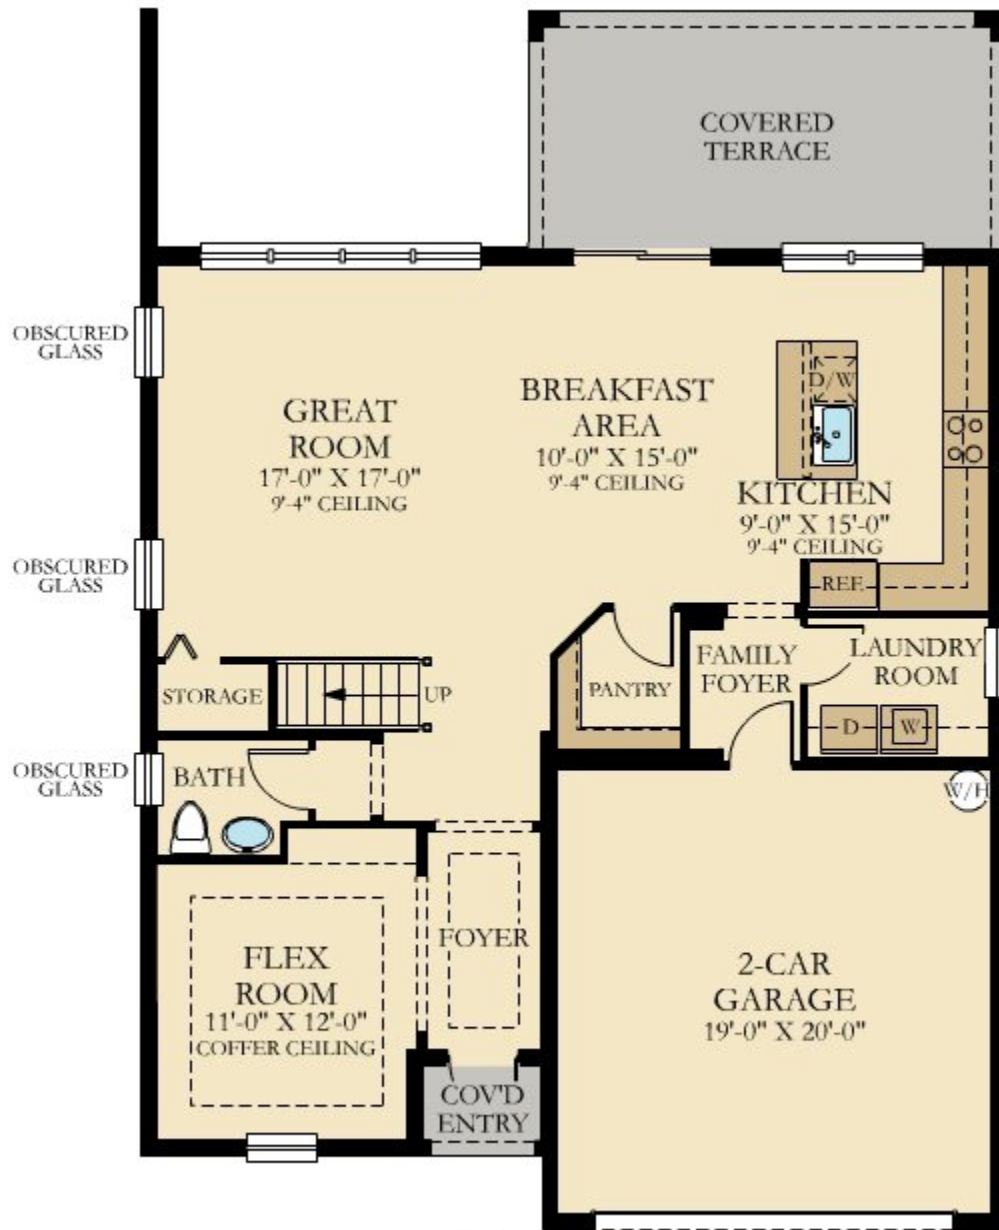

# SOMERSET

SQUARE FOOTAGE: **2,585**

---

BEDROOMS: **4**

---

BATHROOMS: **3.5**

---

GARAGE: **2**

# FIRST FLOOR

FIRST FLOOR

# SECOND FLOOR