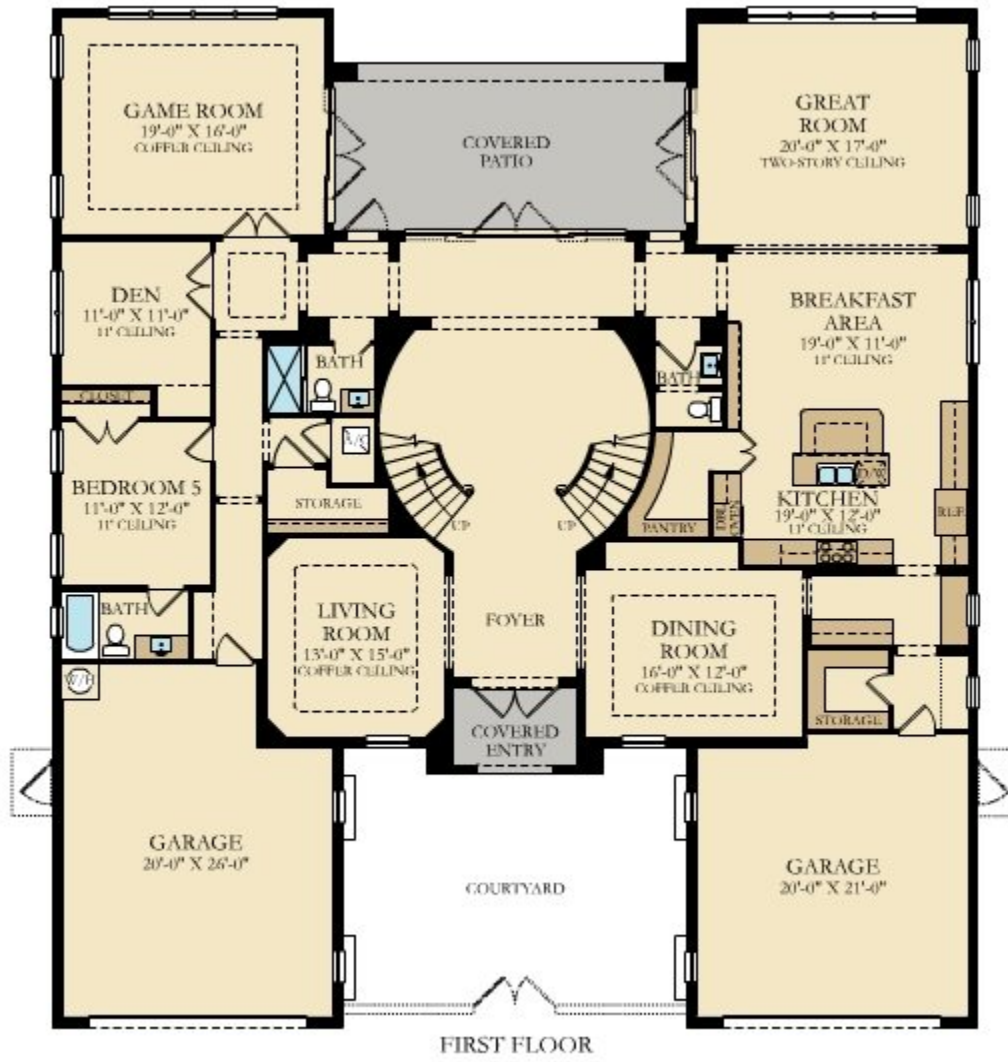

FIRST FLOOR