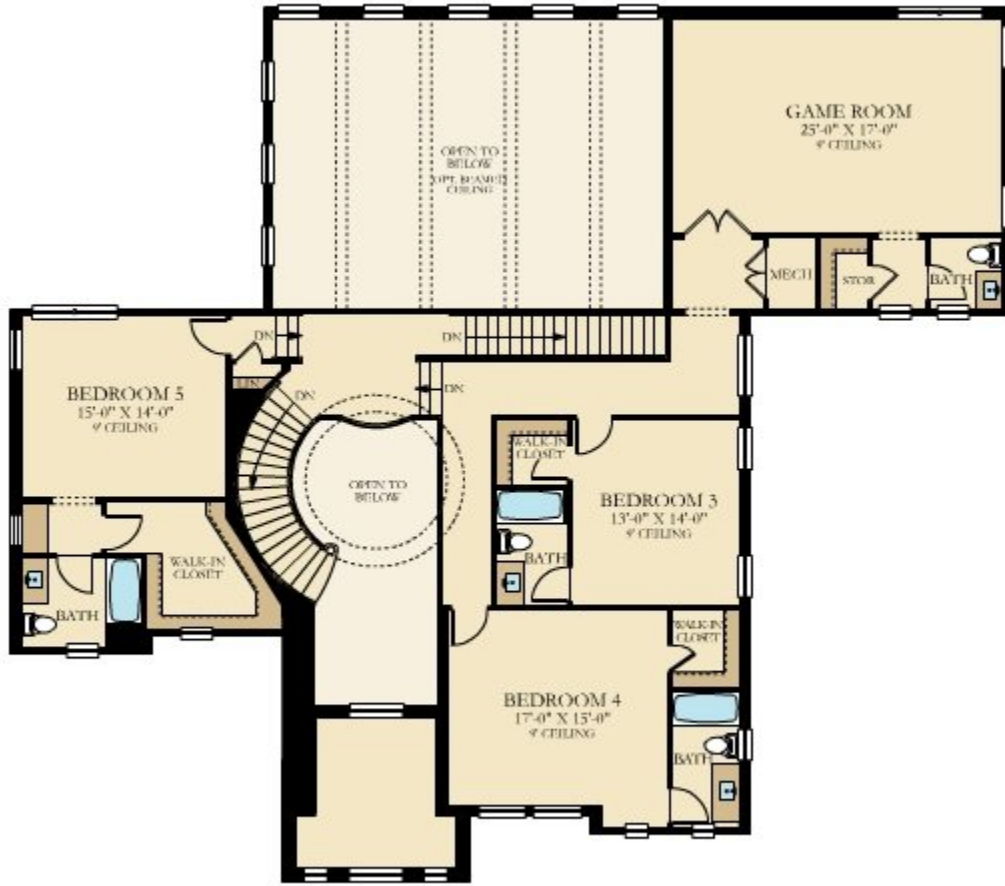

SECOND FLOOR

SECOND FLOOR