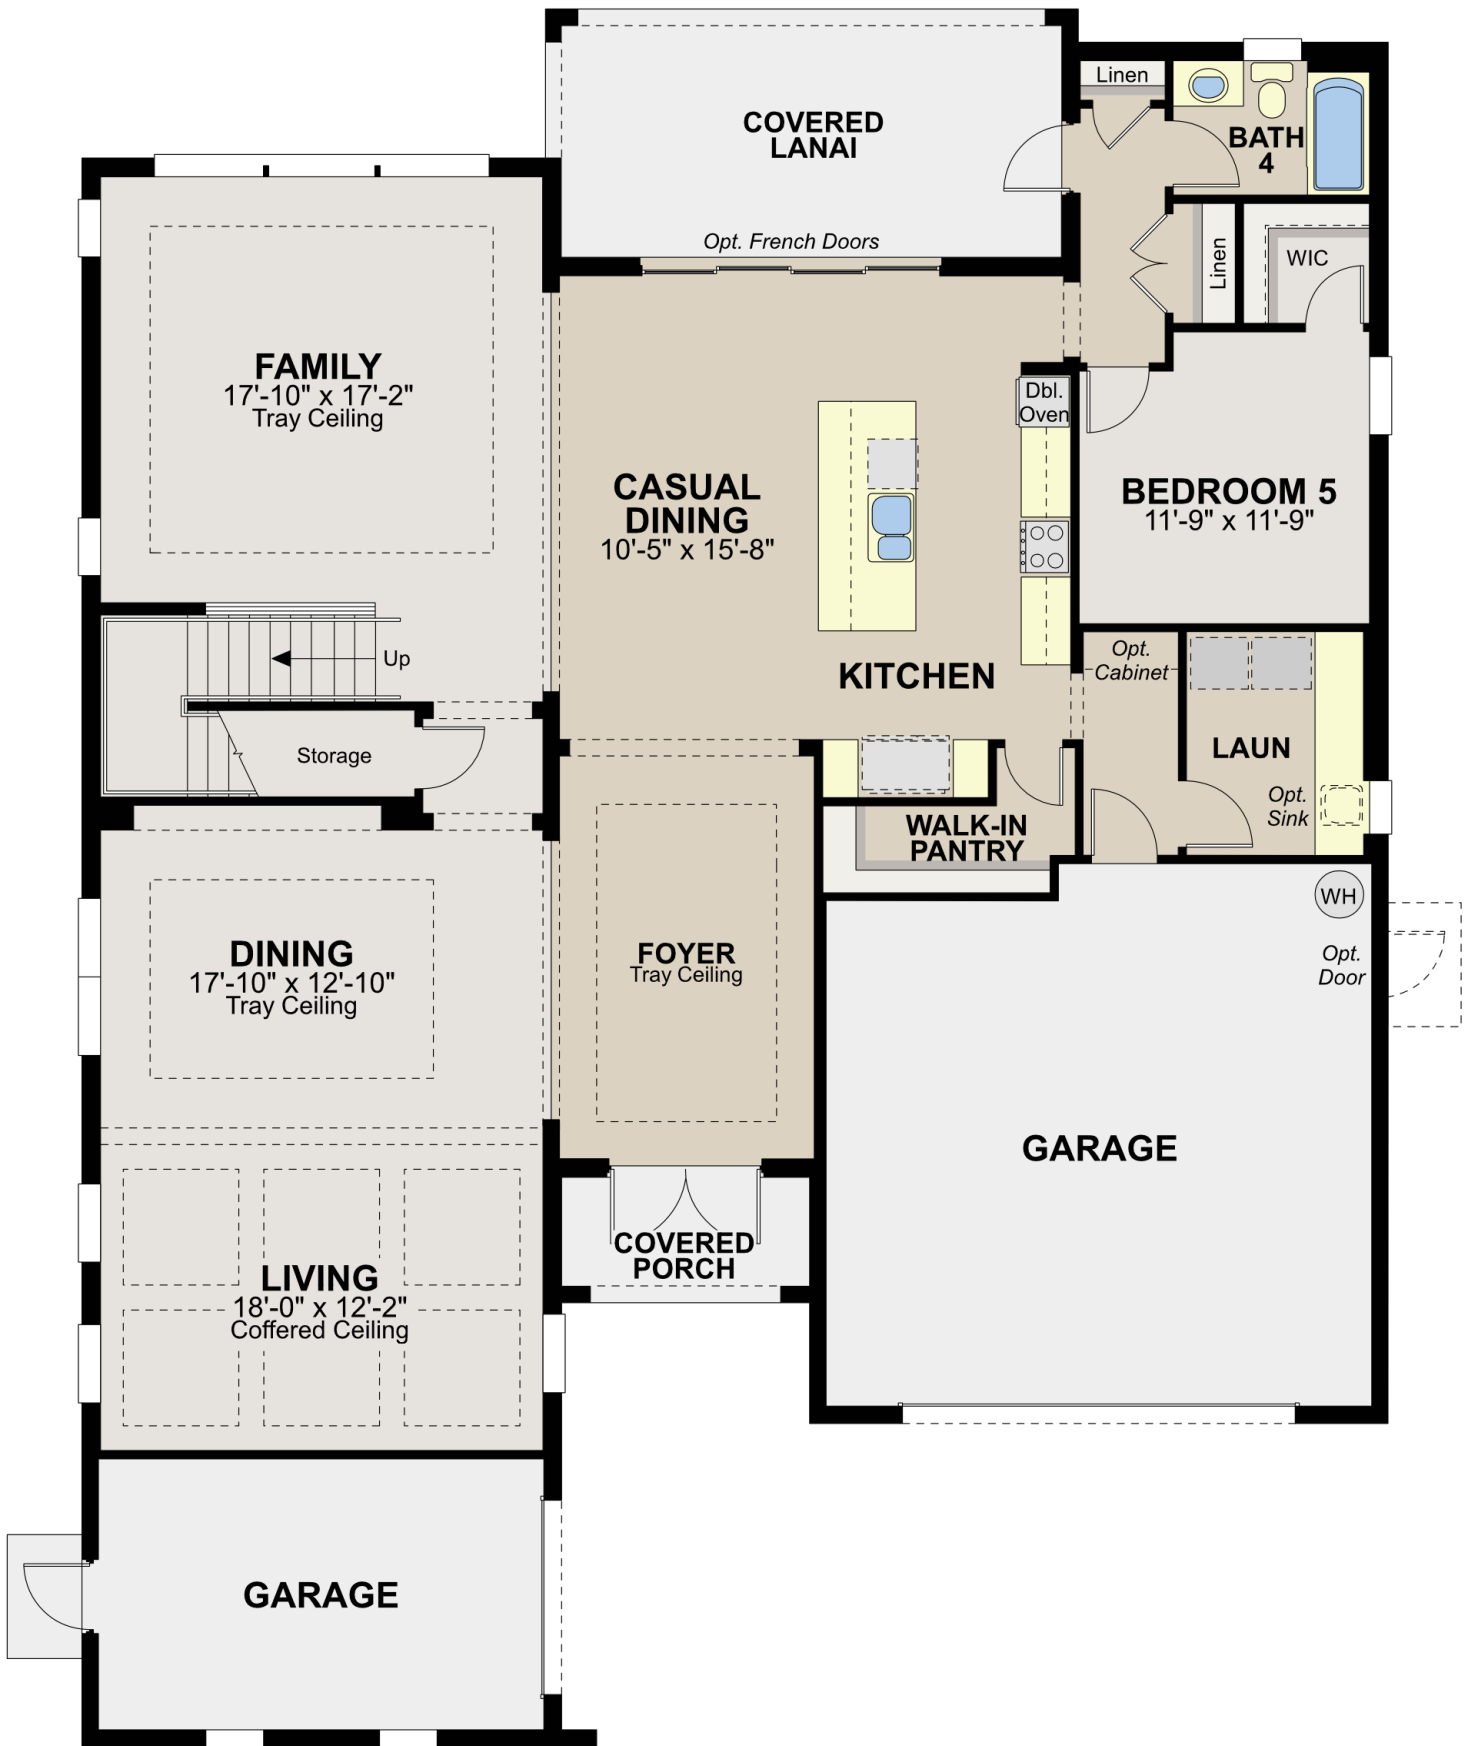

FIRST FLOOR