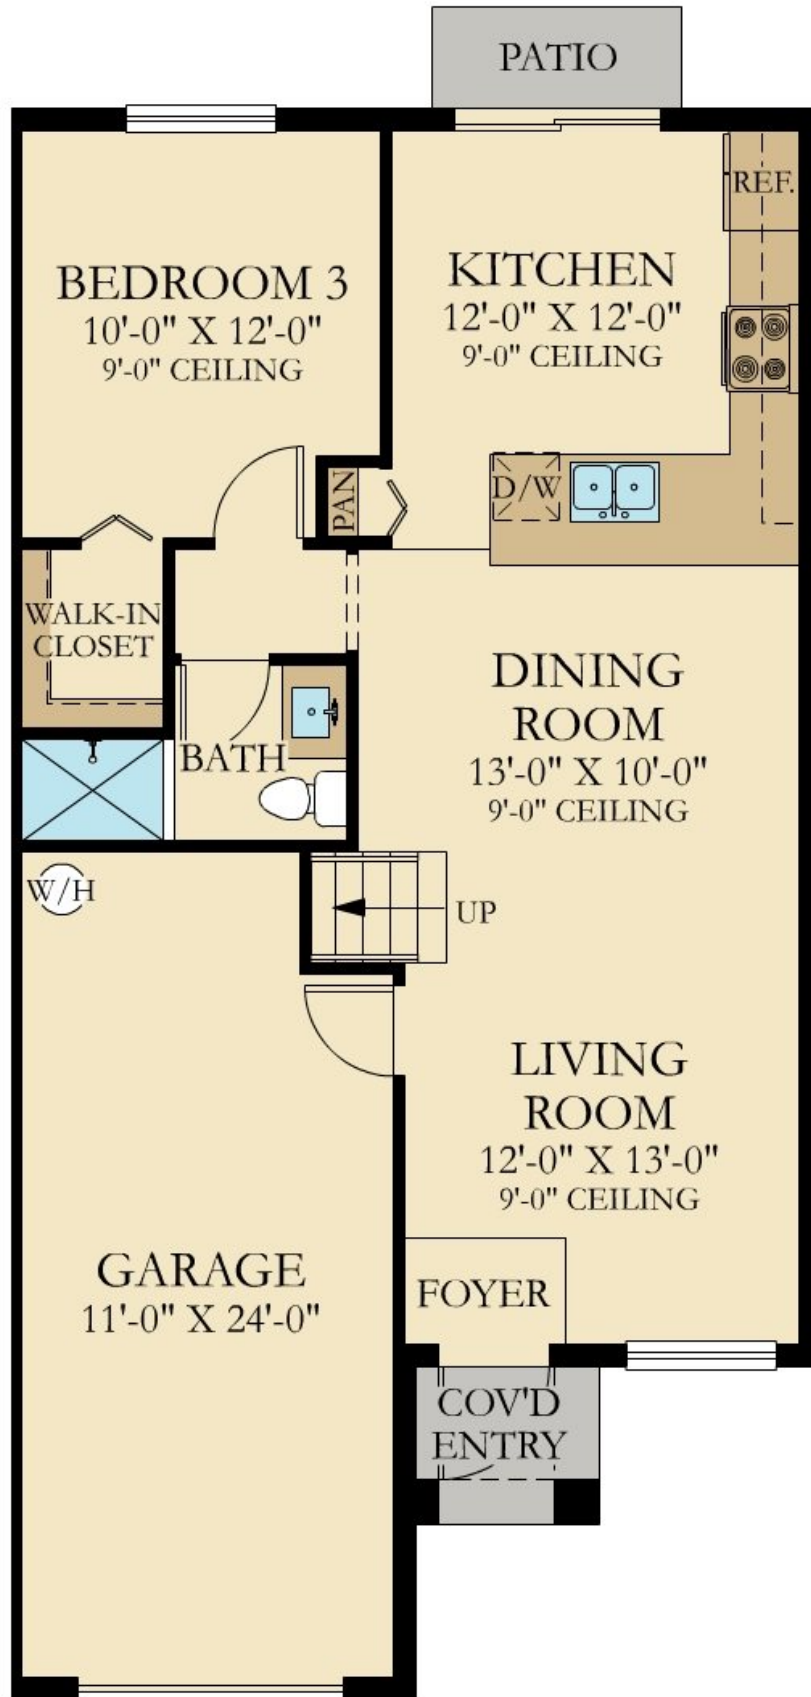

# SOVEREIGN

SQUARE FOOTAGE: **1,661**

---

BEDROOMS: **3**

---

BATHROOMS: **3**

---

GARAGE: **1**

# FIRST FLOOR

FIRST FLOOR

# SECOND FLOOR