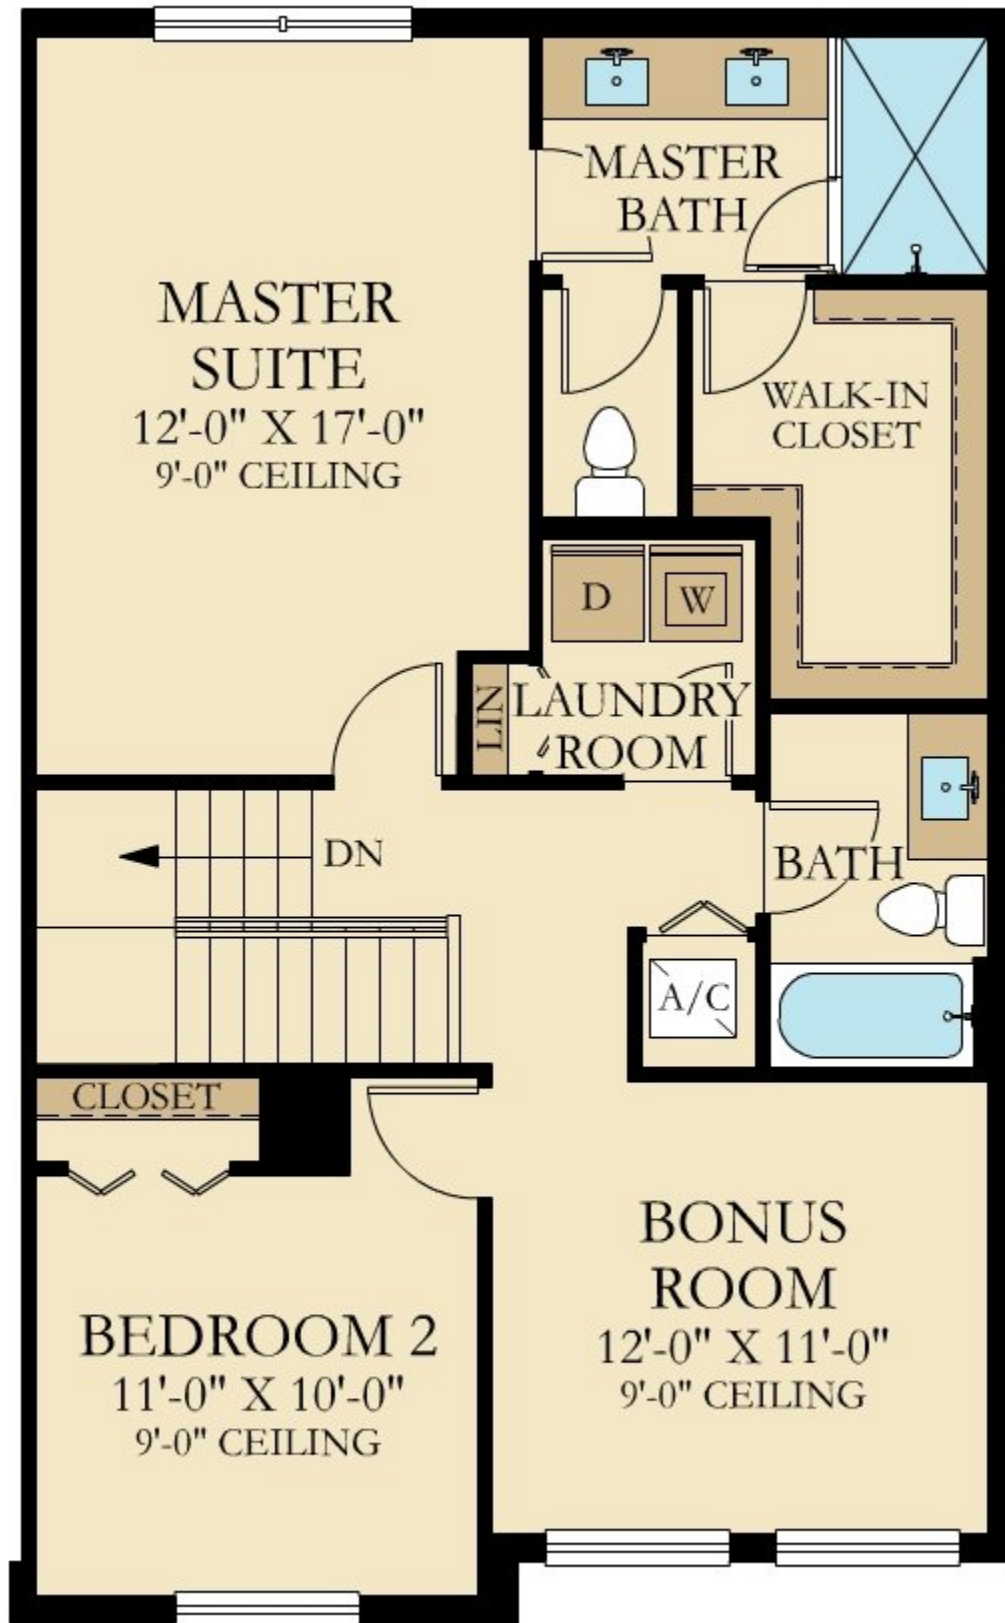

SECOND FLOOR

SECOND FLOOR