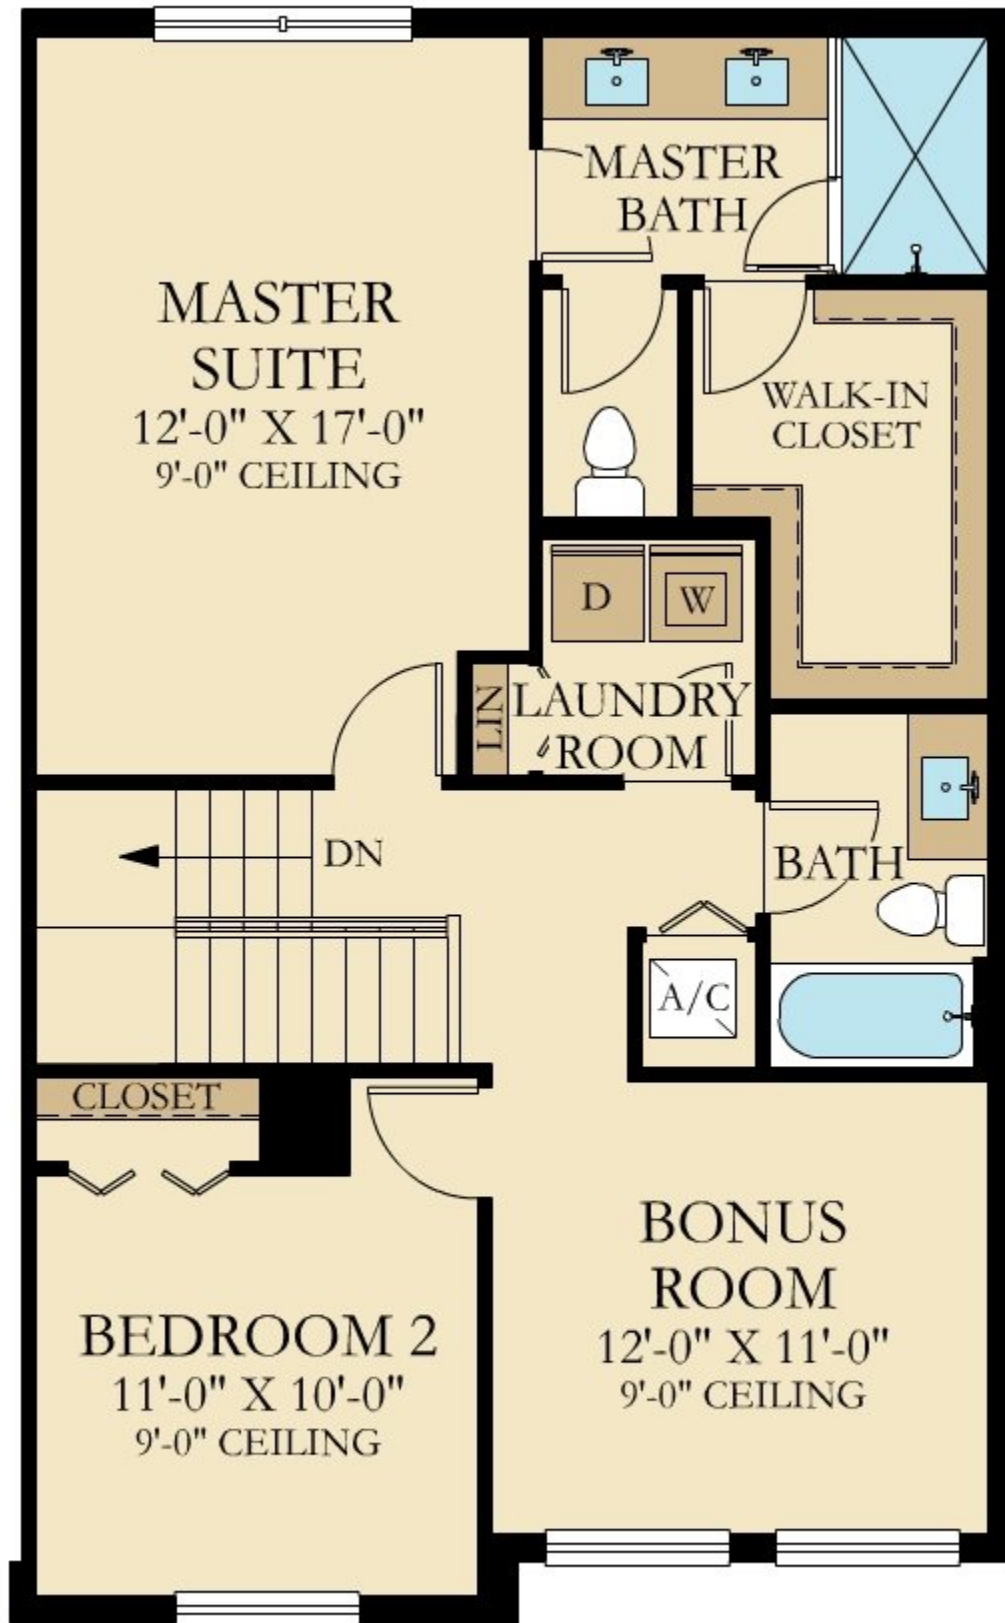

# SOVEREIGN

SQUARE FOOTAGE: **1,661**

---

BEDROOMS: **3**

---

BATHROOMS: **3**

---

GARAGE: **1**

# FIRST FLOOR

FIRST FLOOR

# SECOND FLOOR