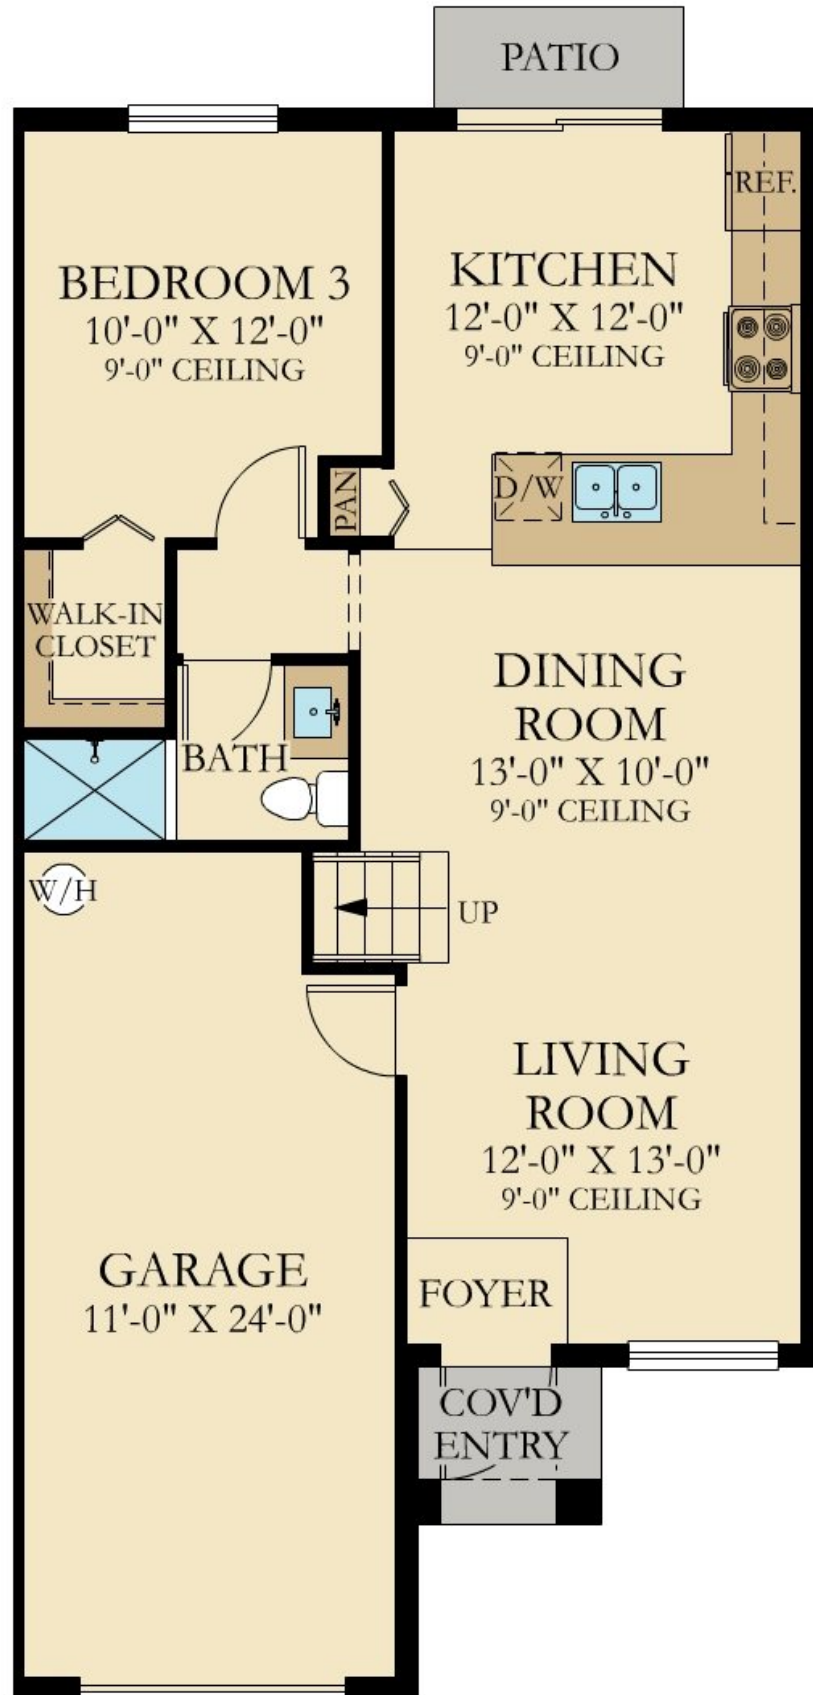

FIRST FLOOR

FIRST FLOOR