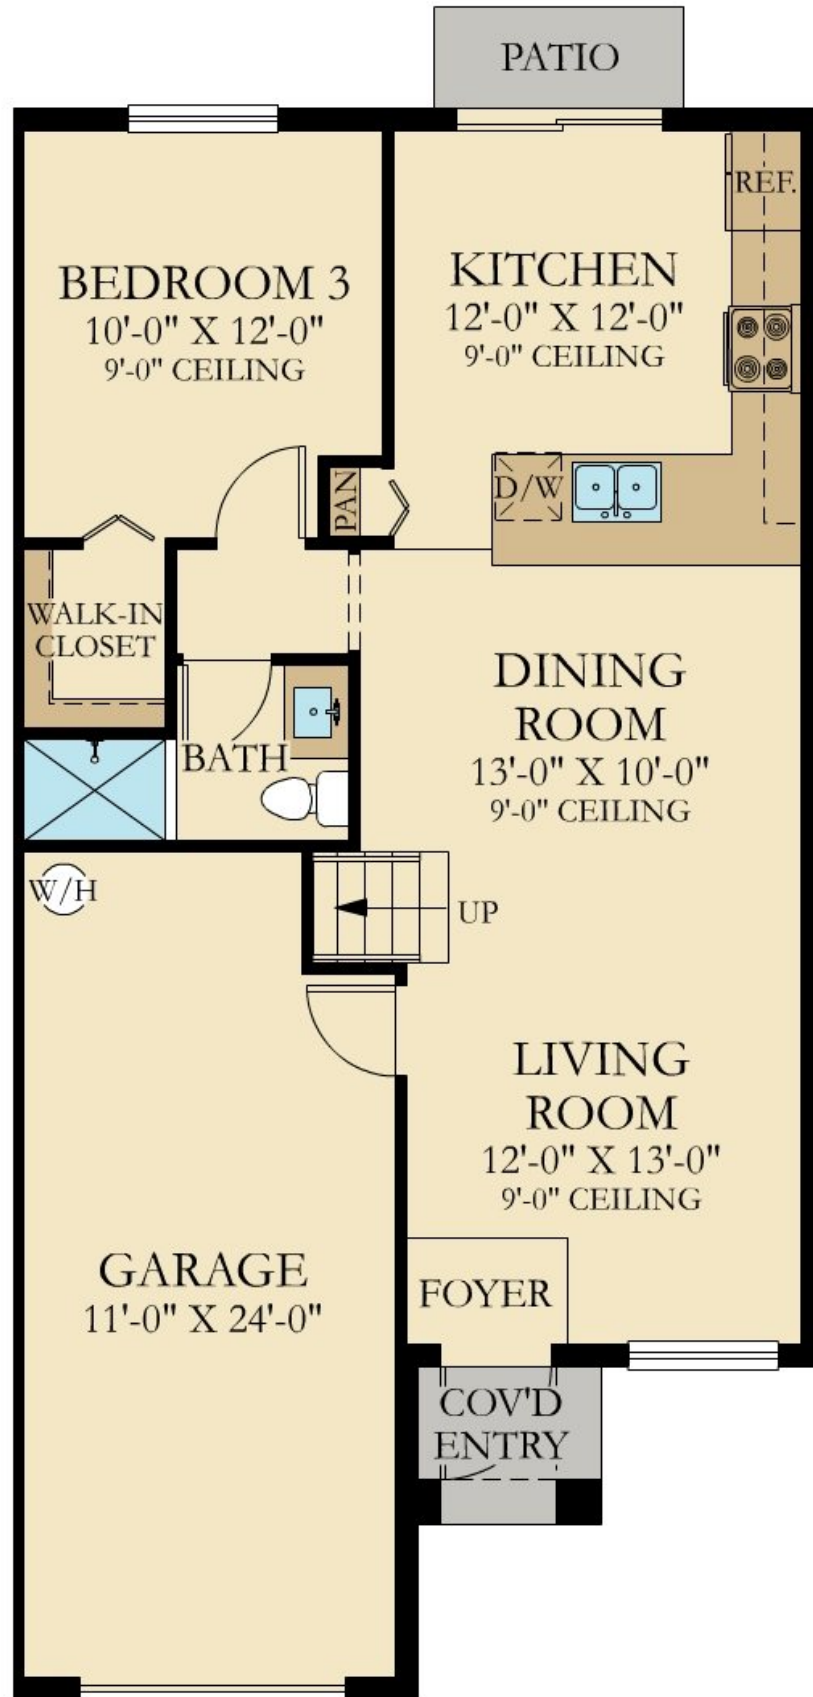

FIRST FLOOR

FIRST FLOOR