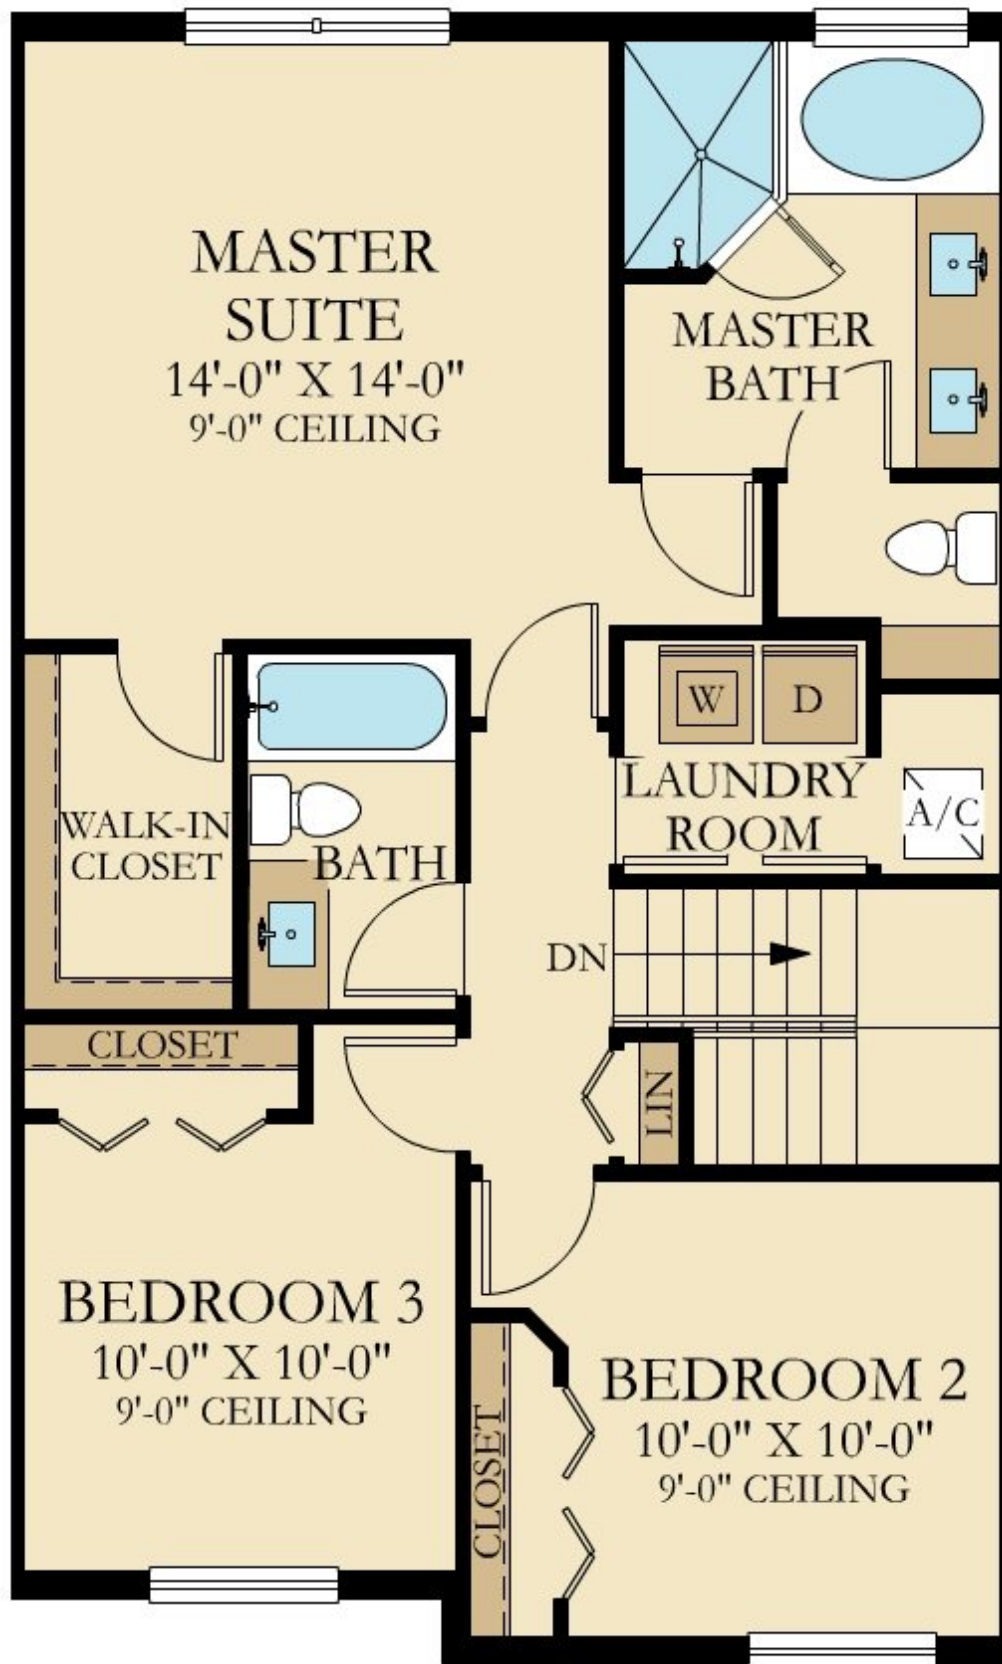

SECOND FLOOR

SECOND FLOOR