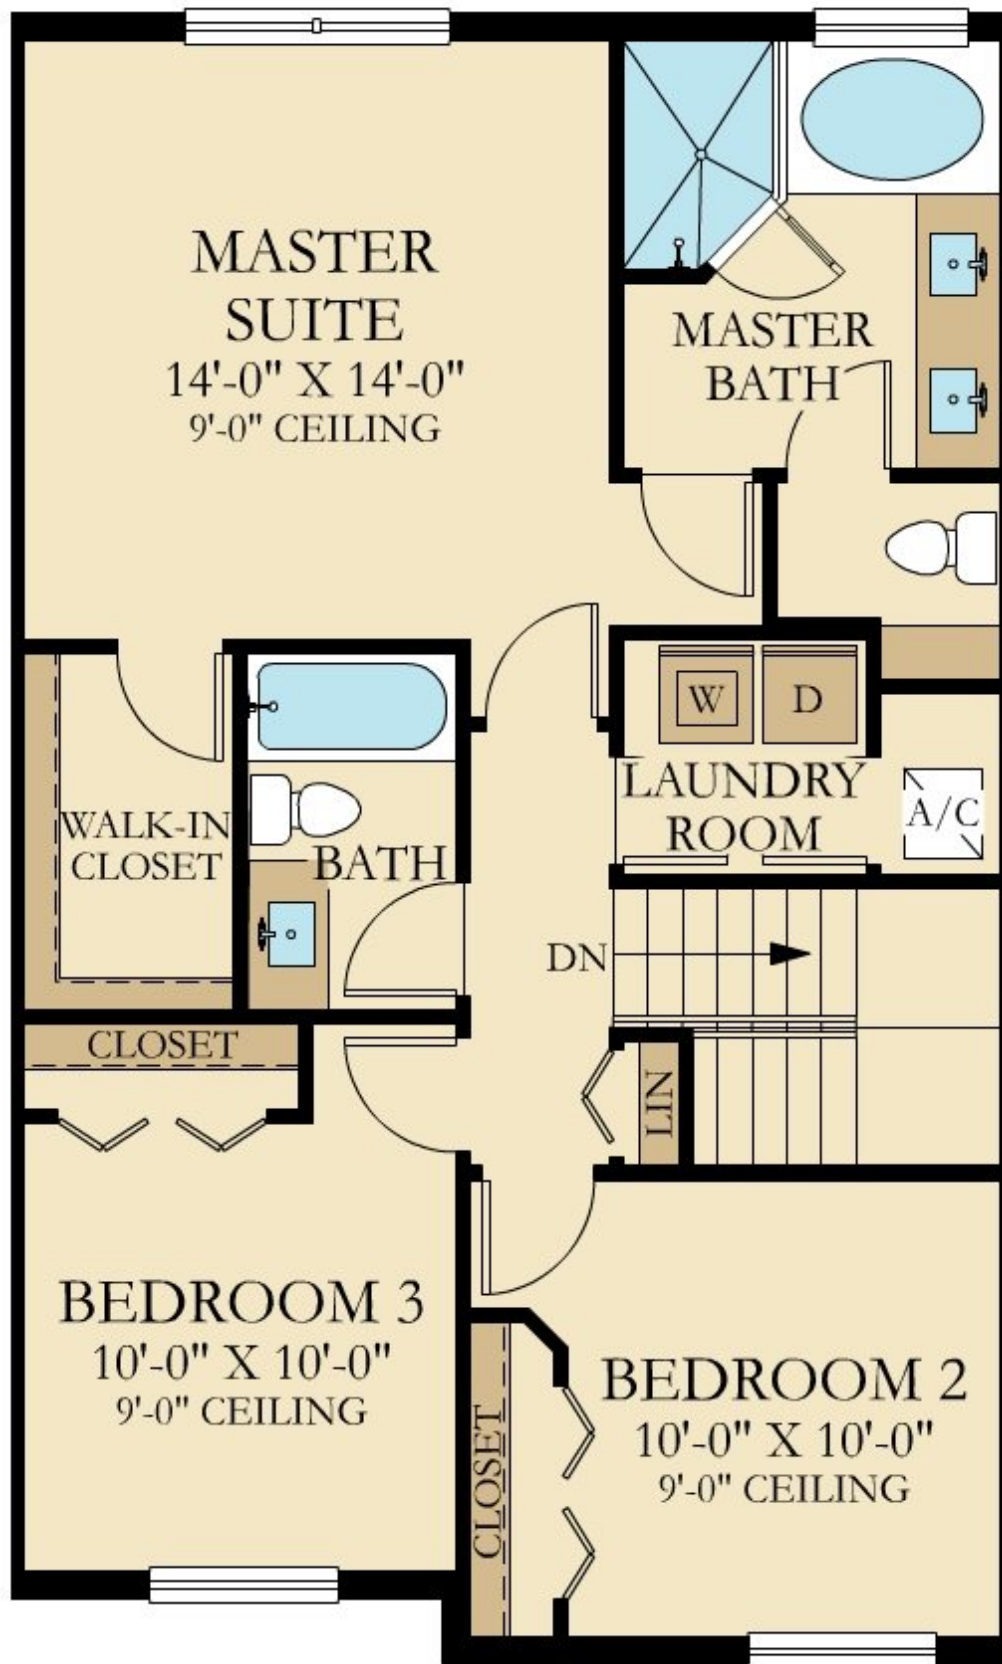

# MONARCH

SQUARE FOOTAGE: **1,690**

---

BEDROOMS: **3**

---

BATHROOMS: **2.5**

---

GARAGE: **1**

# FIRST FLOOR

FIRST FLOOR

# SECOND FLOOR