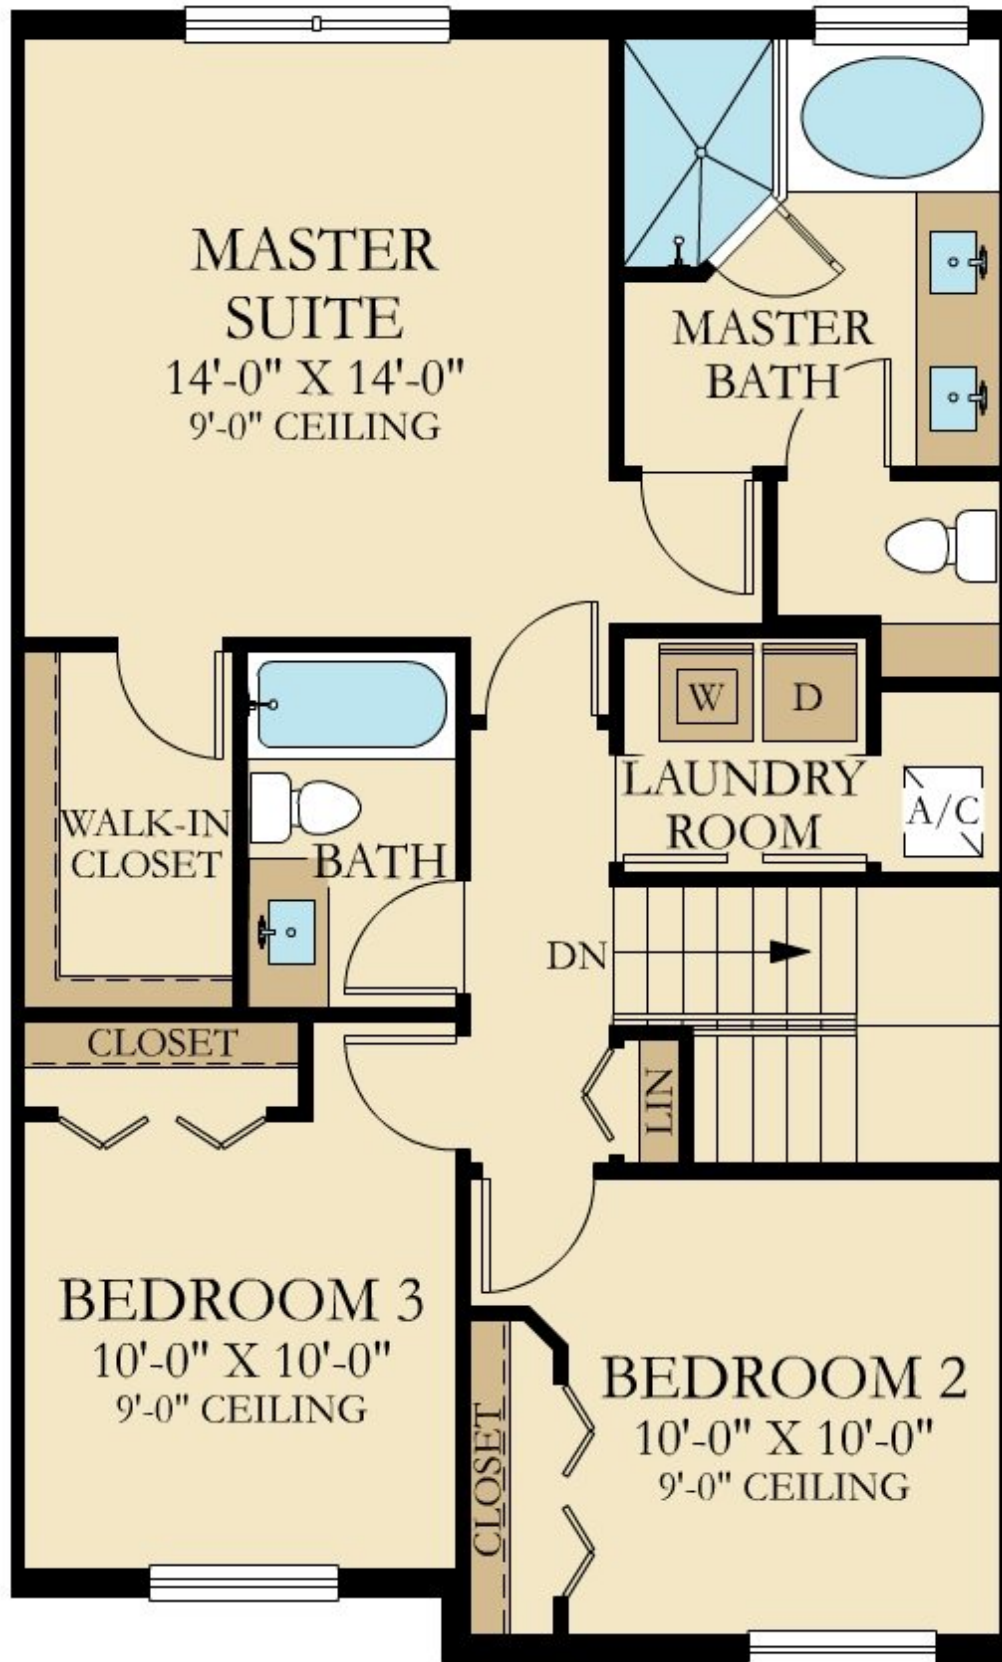

SECOND FLOOR

SECOND FLOOR