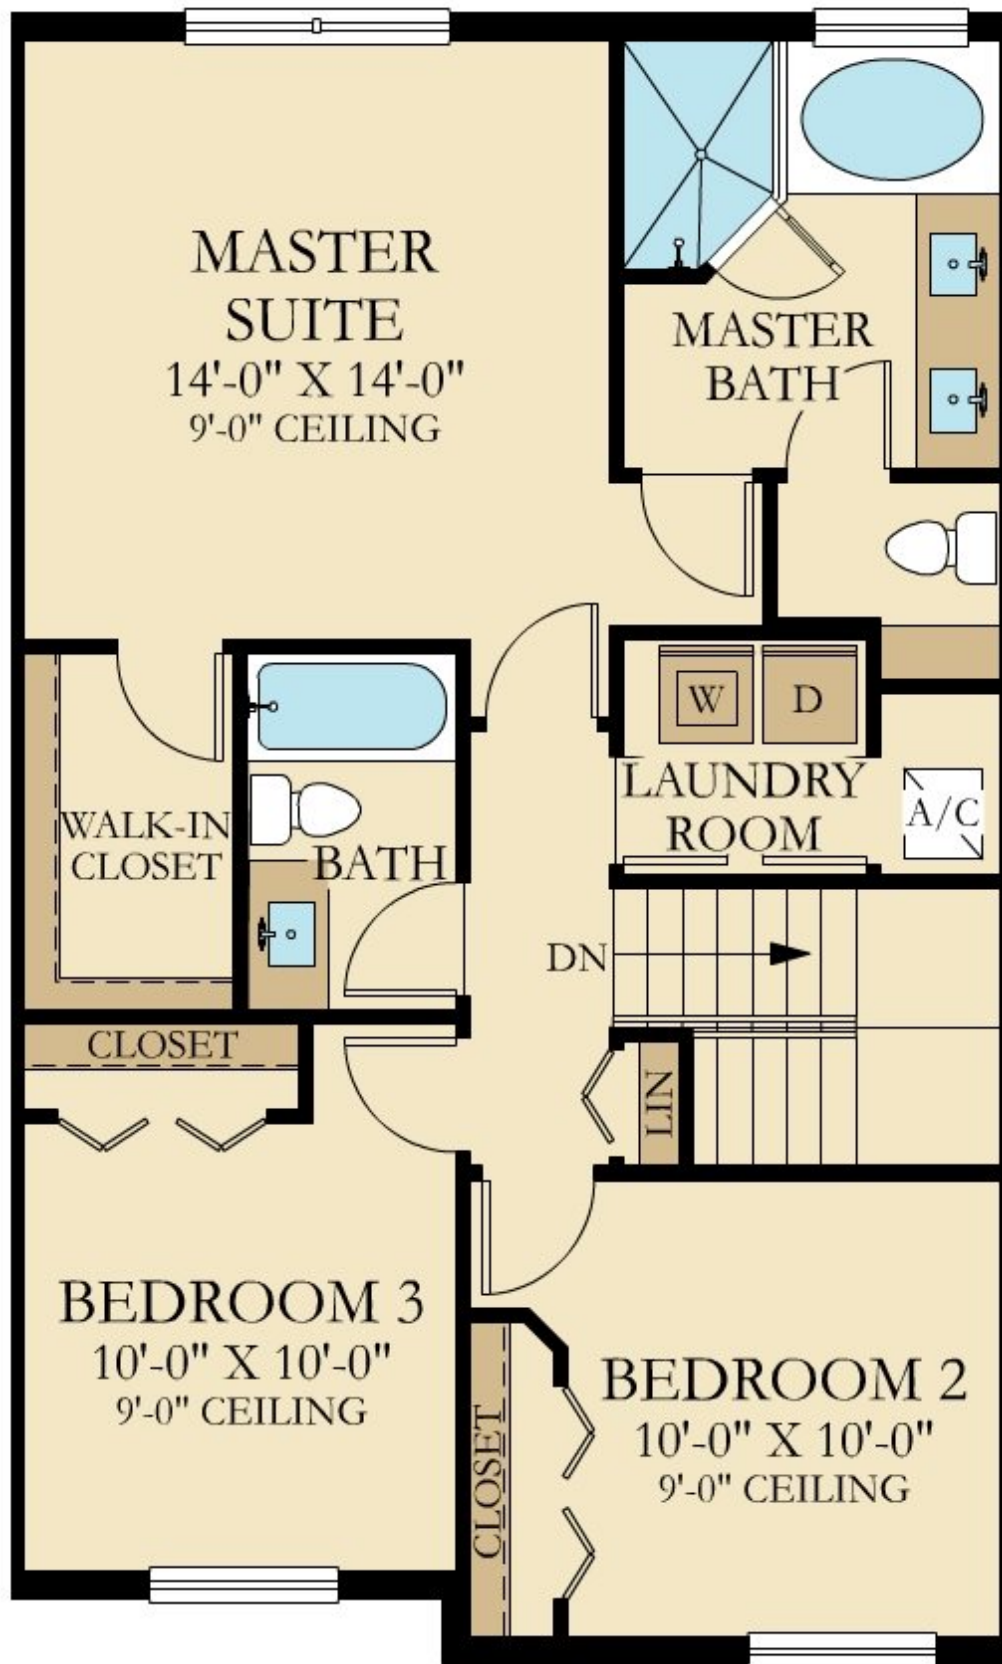

# MONARCH

SQUARE FOOTAGE: **1,690**

---

BEDROOMS: **3**

---

BATHROOMS: **2.5**

---

GARAGE: **1**

# FIRST FLOOR

# SECOND FLOOR