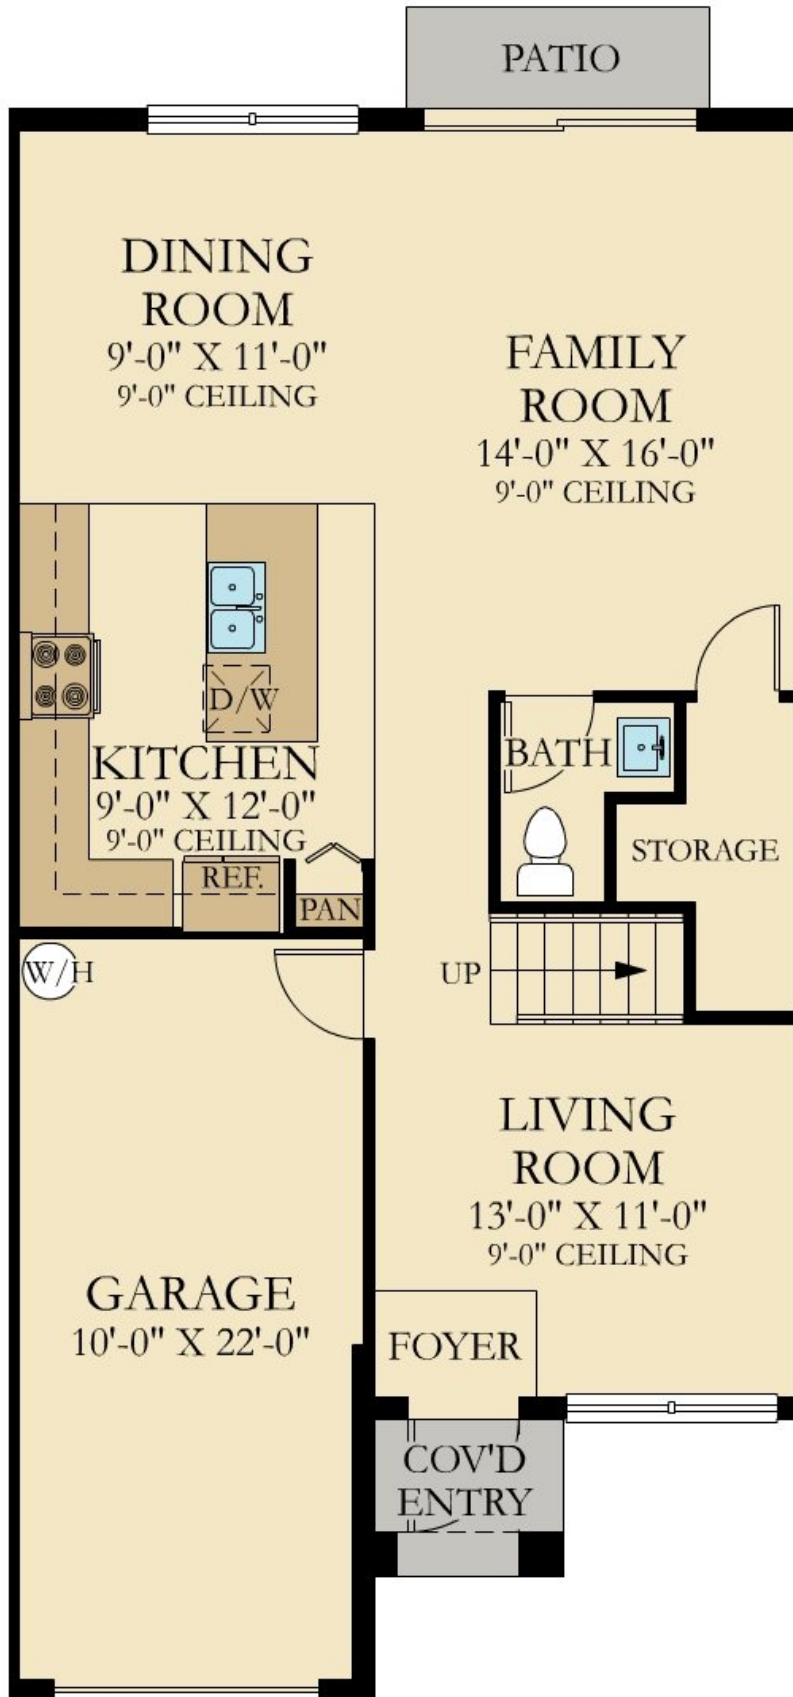

FIRST FLOOR

FIRST FLOOR