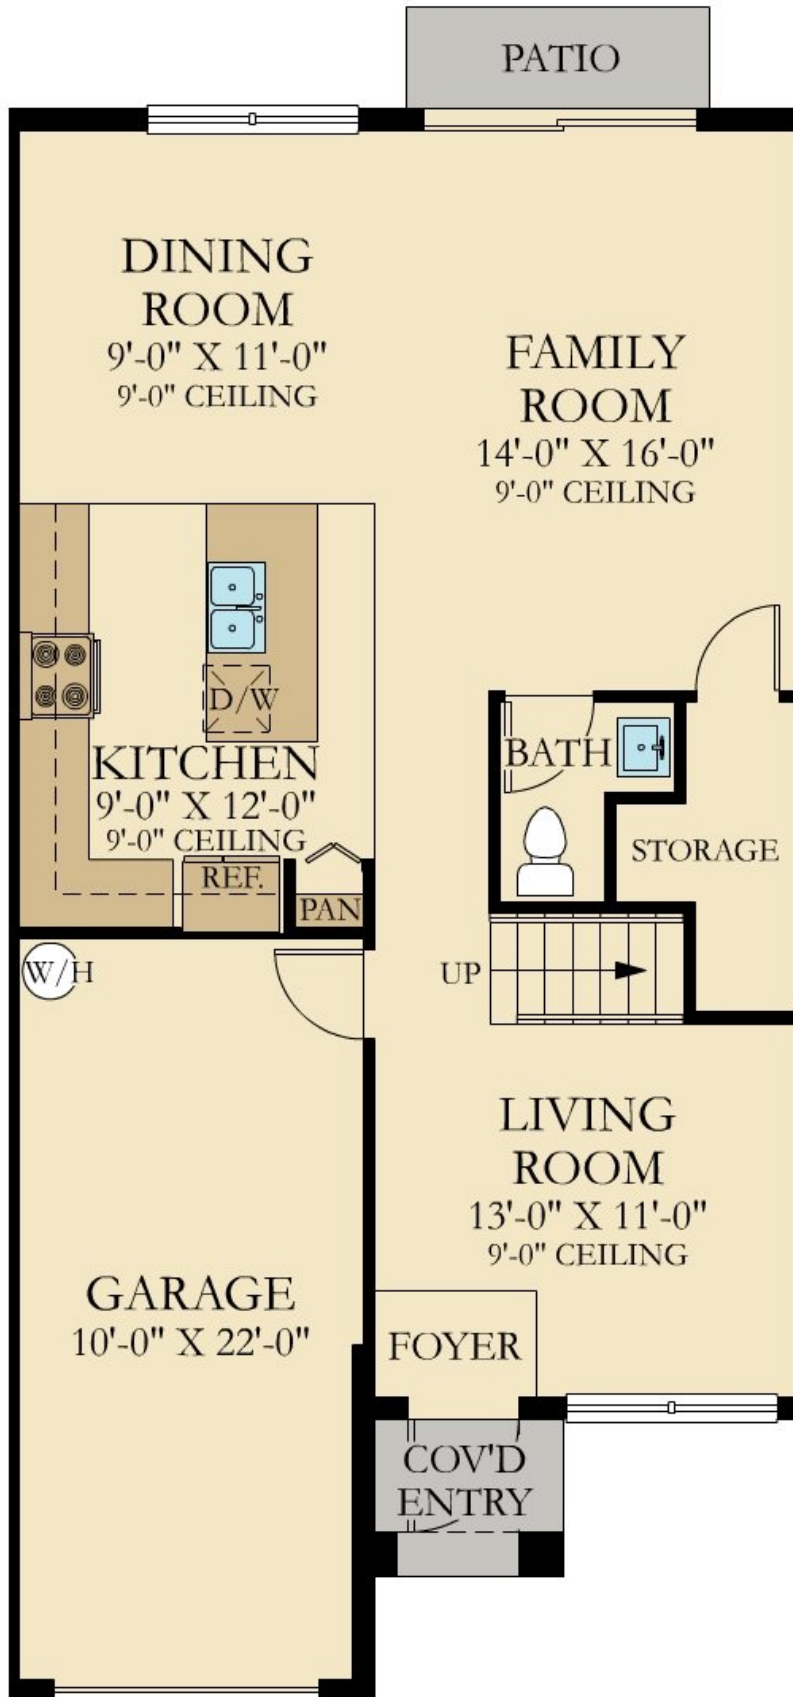

# MONARCH

SQUARE FOOTAGE: **1,690**

---

BEDROOMS: **3**

---

BATHROOMS: **2.5**

---

GARAGE: **1**

# FIRST FLOOR

# SECOND FLOOR