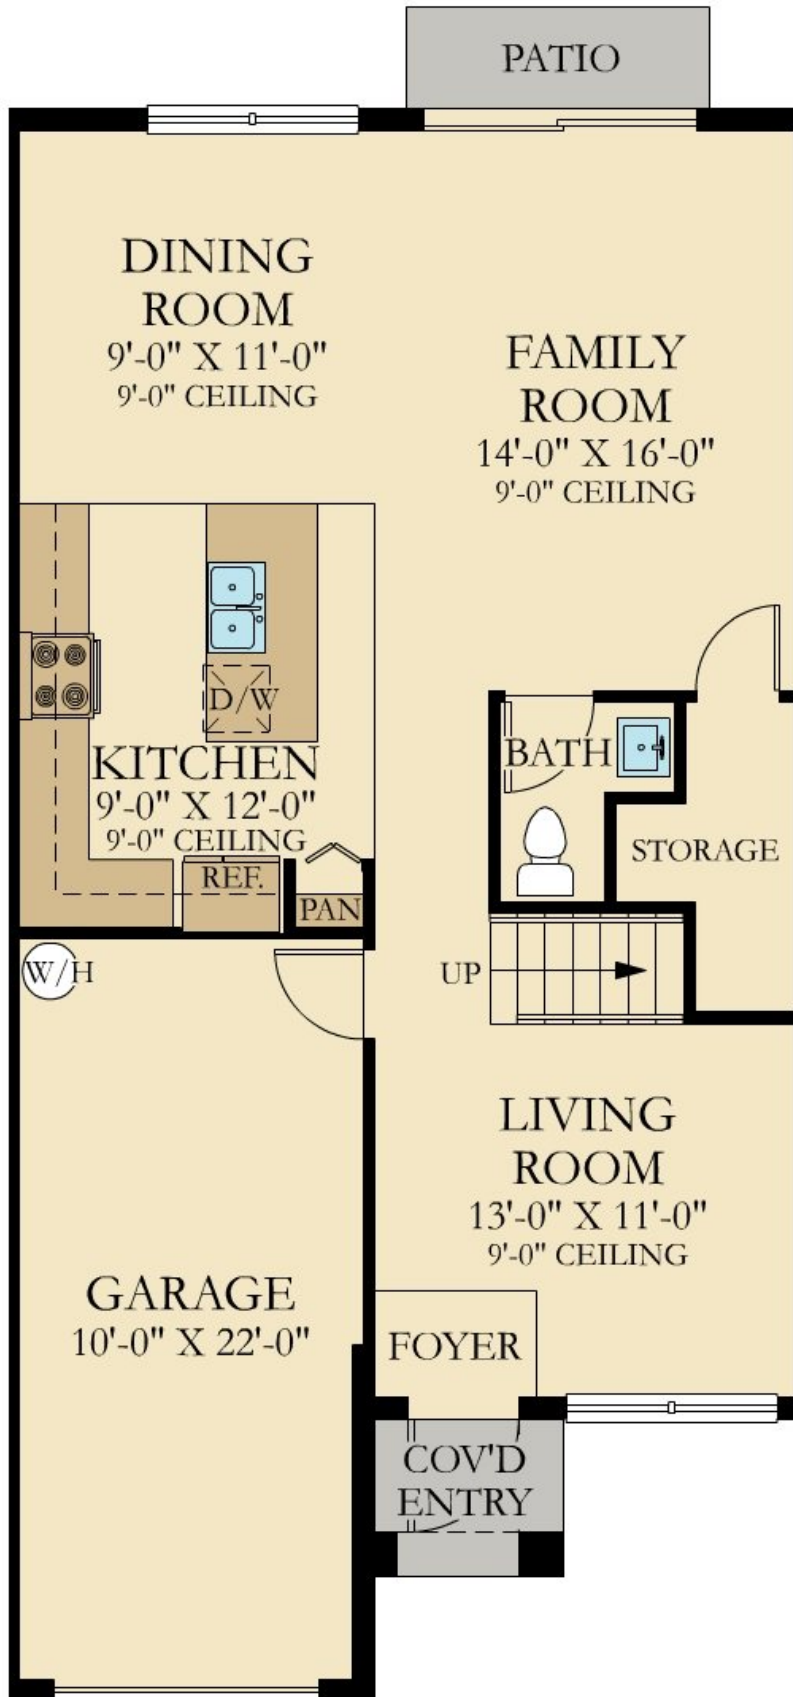

# MONARCH

SQUARE FOOTAGE: **1,690**

---

BEDROOMS: **3**

---

BATHROOMS: **2.5**

---

GARAGE: **1**

# FIRST FLOOR

FIRST FLOOR

# SECOND FLOOR