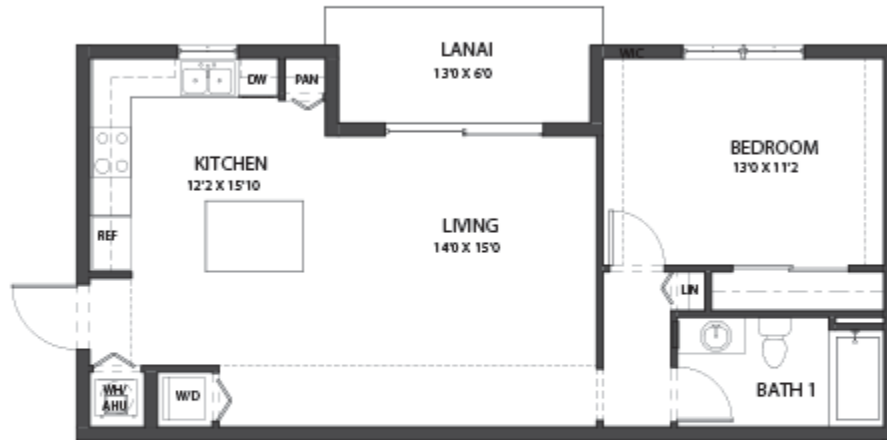

GULFSTREAM WORKFORCE HOUSING

PLAN A

SQUARE FOOTAGE: **788**

BEDROOMS: **1**

BATHROOMS: **1**

GARAGE:

STORIES: **1**

PRICE FROM: **\$156,030**

Call Now: **855-861-9819**

Address: **4301 Polo Rd, Lake Worth FL 33460**

FIRST FLOOR

PLAN A
AREA 788 S.F.