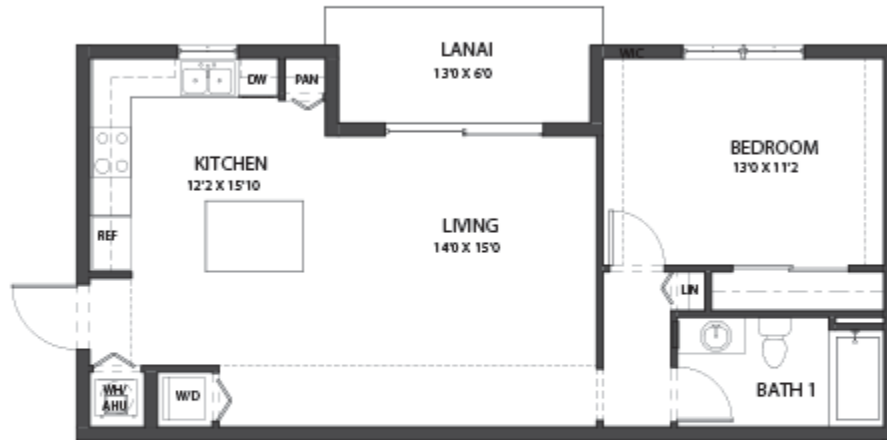

GULFSTREAM WORKFORCE HOUSING

PLAN A

SQUARE FOOTAGE: **788**

BEDROOMS: **1**

BATHROOMS: **1**

GARAGE:

STORIES: **1**

PRICE FROM: **\$156,030**

Call Now: **855-861-9819**

Address: **9036 Gulf Run Way, Lake Worth FL 33467**

FIRST FLOOR

PLAN A
AREA 788 S.F.