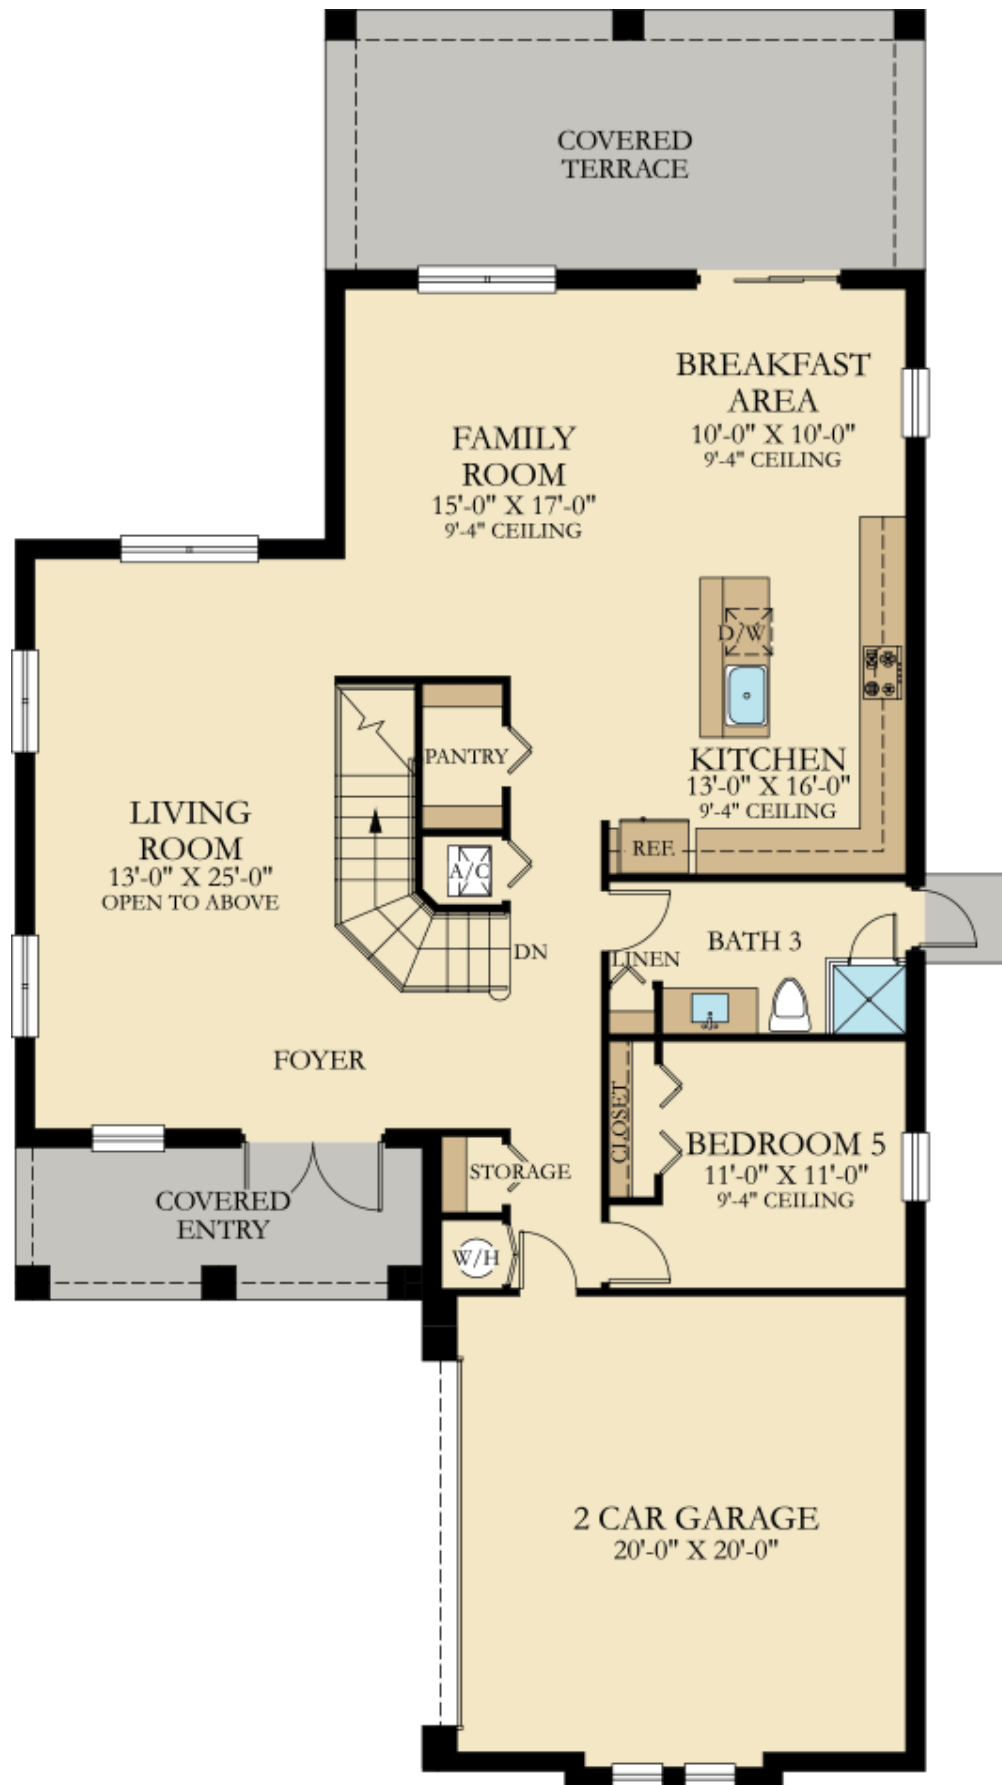

BELLASERA: THE PIAZZA COLLECTION

SIENNA

SQUARE FOOTAGE: **2,875**

BEDROOMS: **5**

BATHROOMS: **3**

GARAGE: **2**

STORIES: **2**

PRICE FROM: **\$456,990**

Call Now: **855-325-5756**

Address: **1304 Brinely Place, Royal Palm Beach FL 33411**

FIRST FLOOR

FIRST FLOOR

SECOND FLOOR

SECOND FLOOR