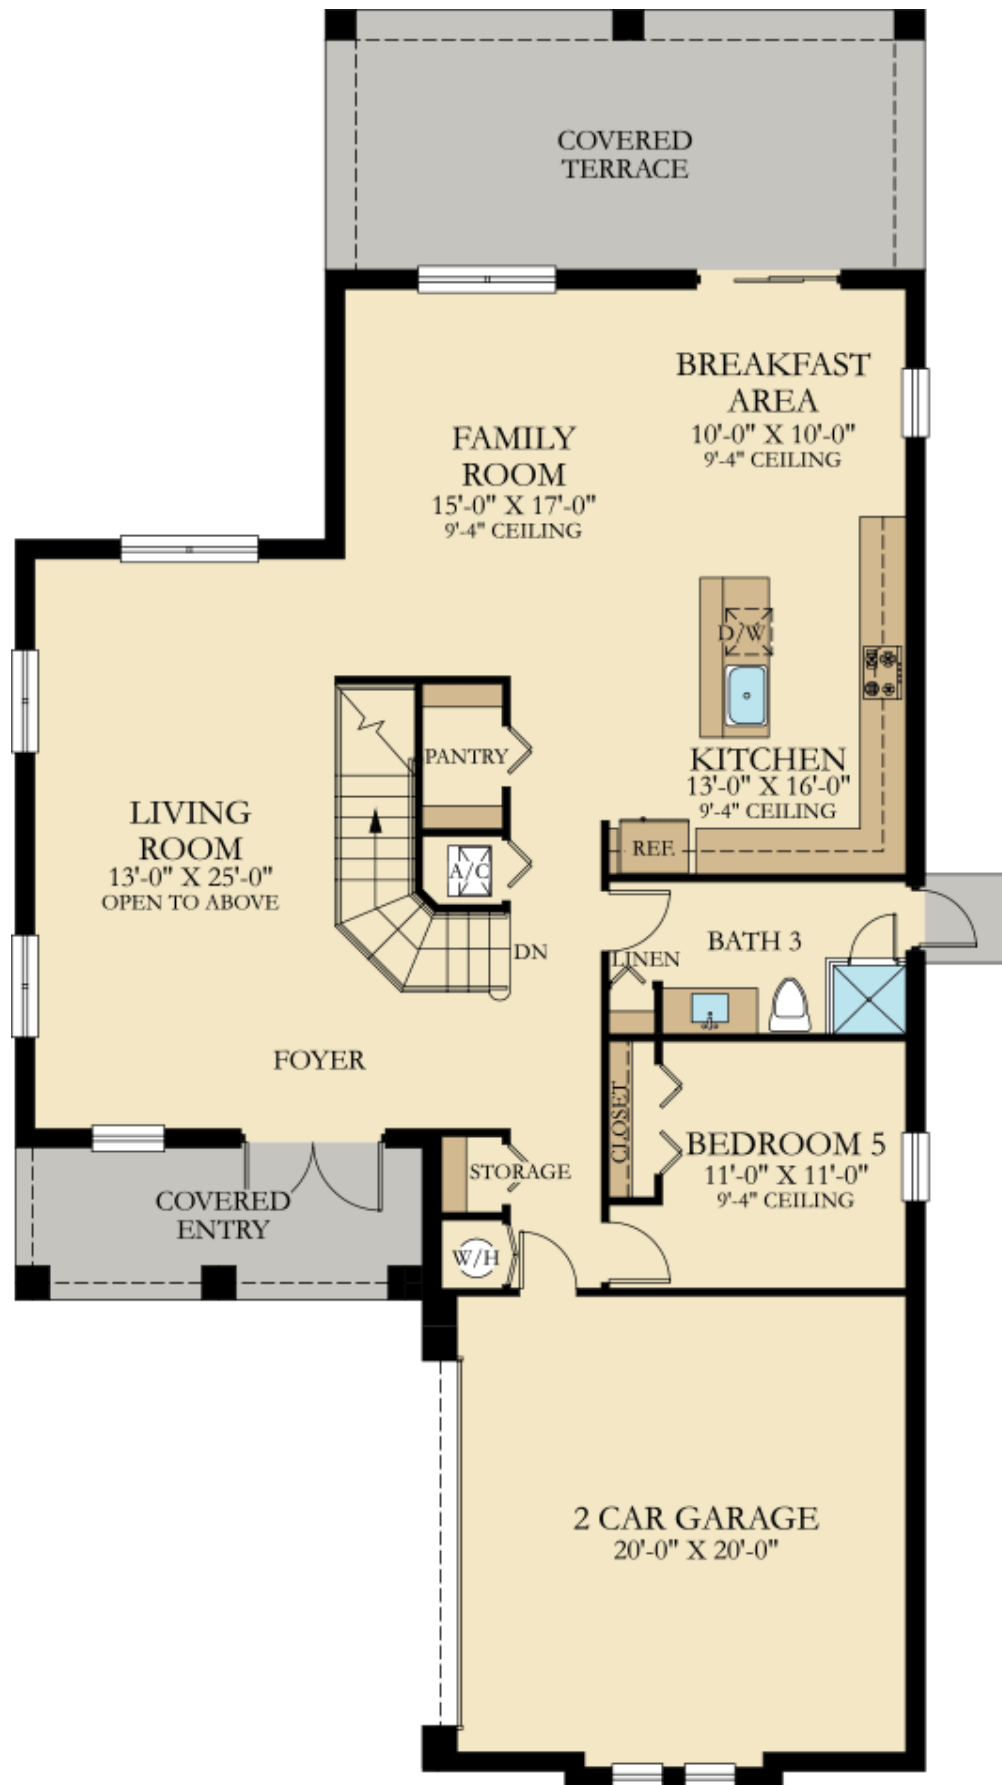

BELLASERA: THE PIAZZA COLLECTION

SIENNA

SQUARE FOOTAGE: **2,875**

BEDROOMS: **5**

BATHROOMS: **3**

GARAGE: **2**

STORIES: **2**

PRICE FROM: **\$456,990**

Call Now: **855-325-5756**

Address: **980 Crestwood Blvd N, Royal Palm Beach FL 33411**

FIRST FLOOR

FIRST FLOOR

SECOND FLOOR

SECOND FLOOR