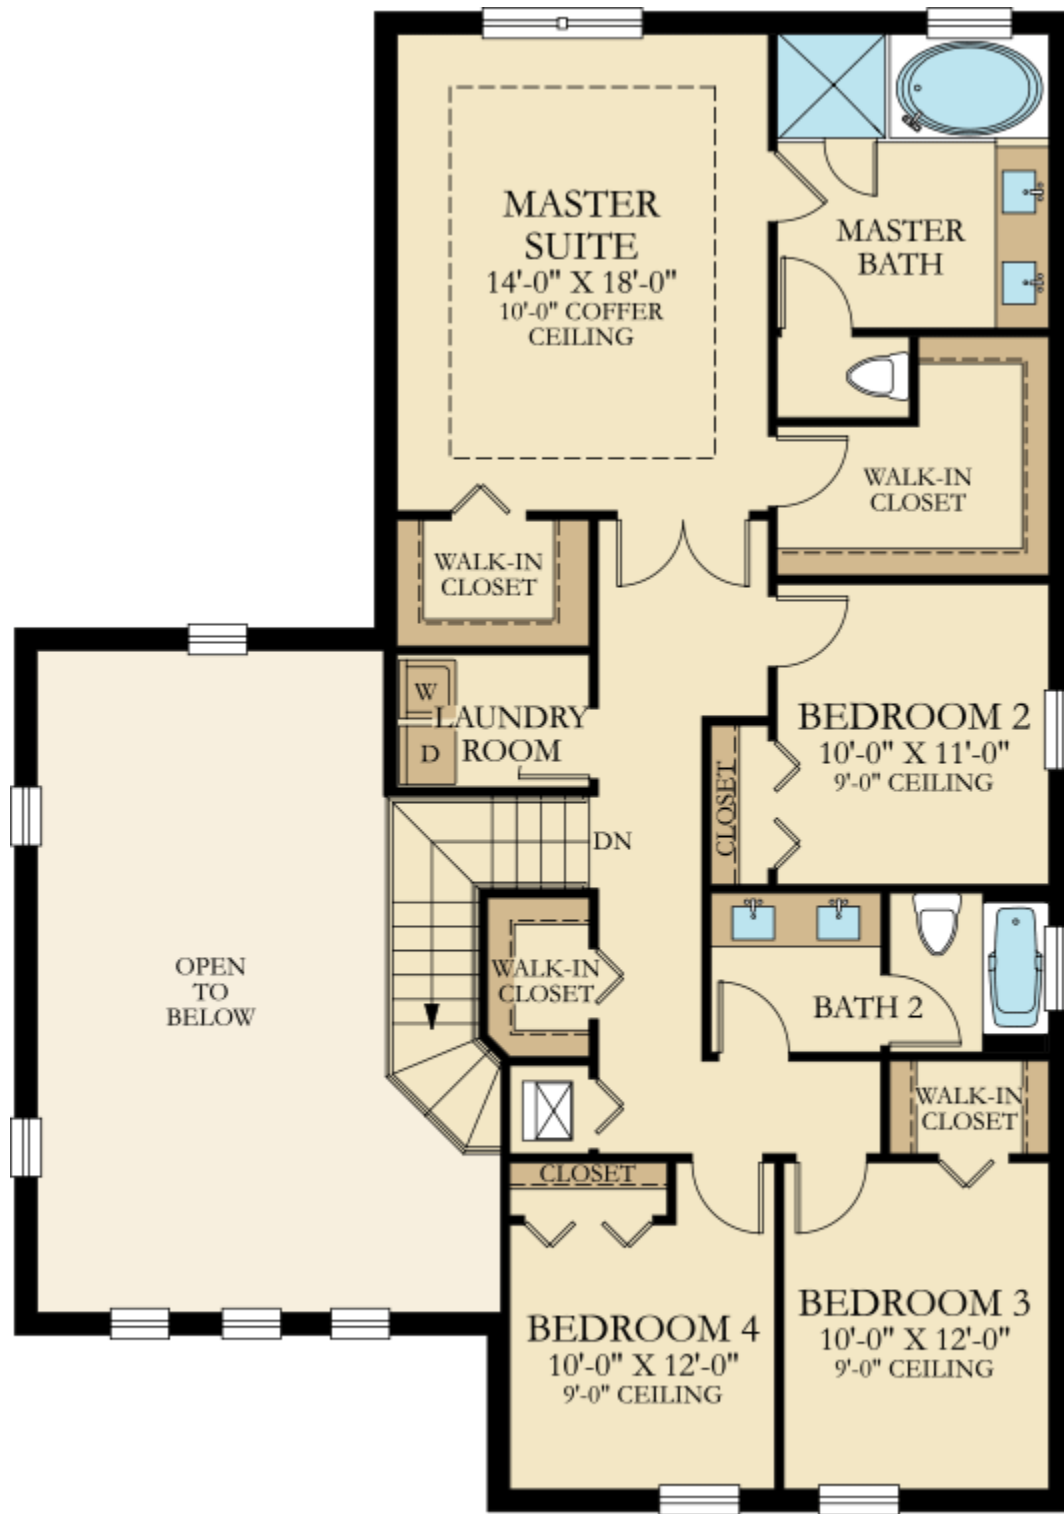

BELLASERA: THE PIAZZA COLLECTION

SIENNA

SQUARE FOOTAGE: **2,875**

BEDROOMS: **5**

BATHROOMS: **3**

GARAGE: **2**

STORIES: **2**

PRICE FROM: **\$456,990**

Call Now: **855-325-5756**

Address: **1304 Brinely Place, Royal Palm Beach FL 33411**

FIRST FLOOR

FIRST FLOOR

SECOND FLOOR

SECOND FLOOR