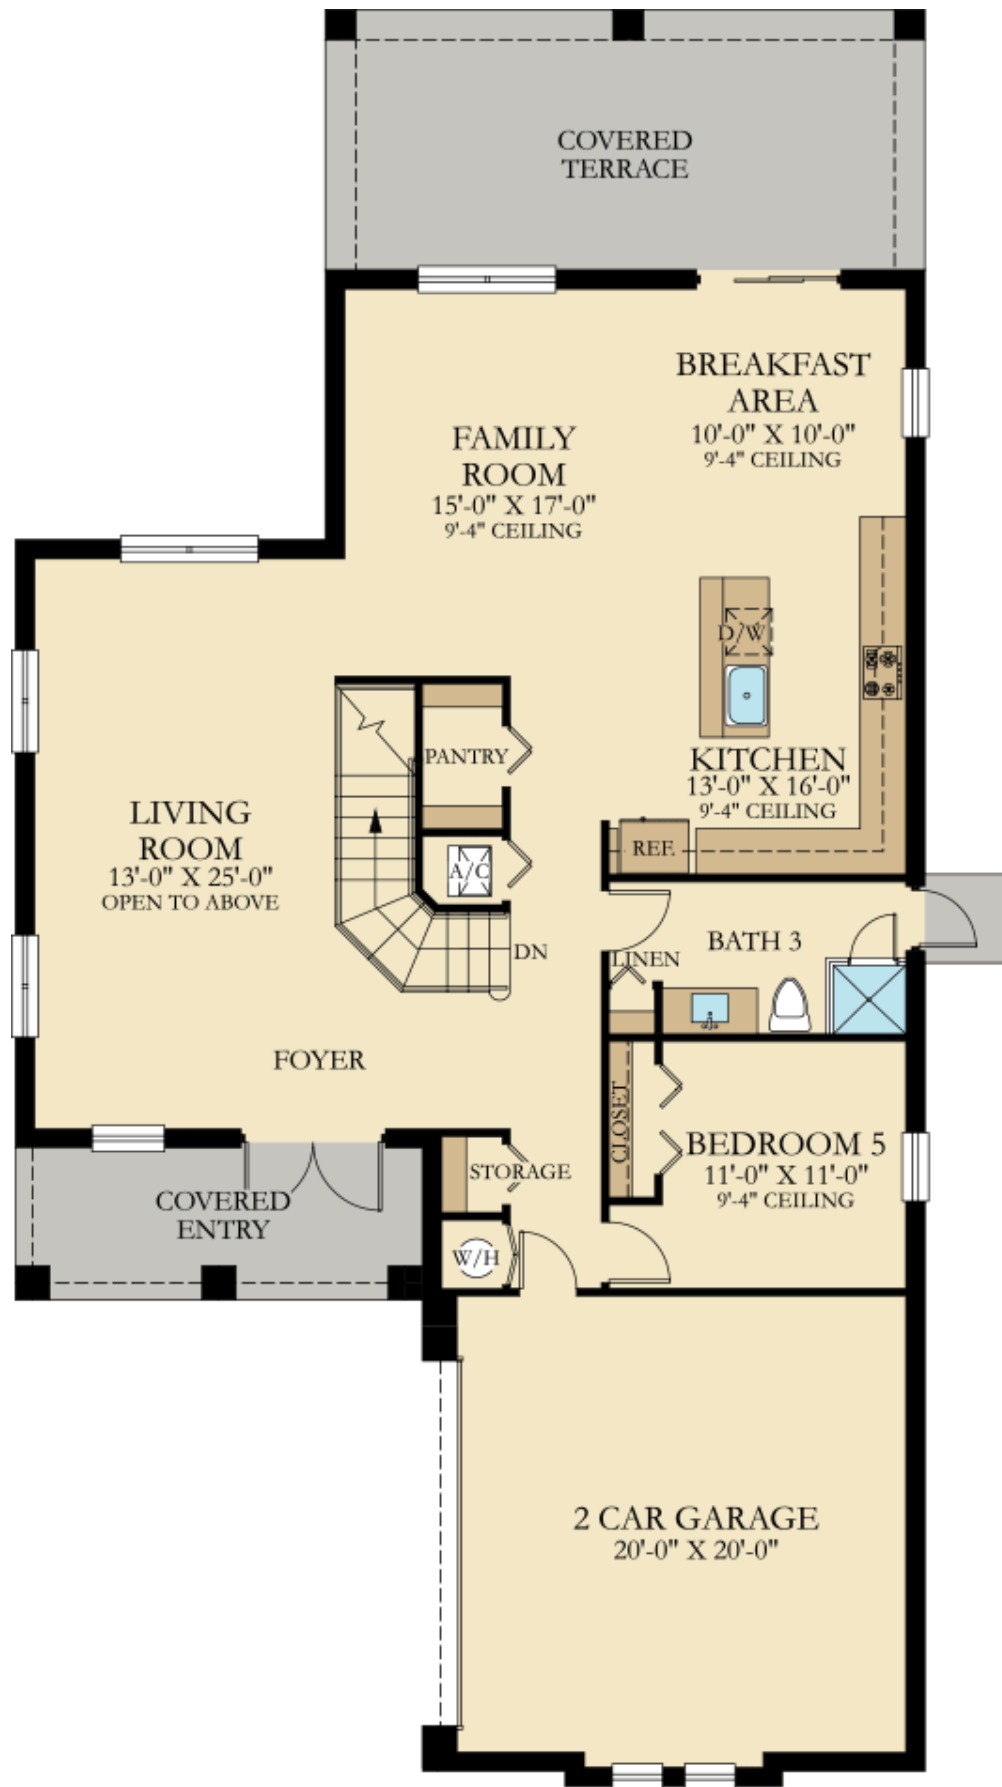

BELLASERA: THE PIAZZA COLLECTION

SIENNA

SQUARE FOOTAGE: **2,875**

BEDROOMS: **5**

BATHROOMS: **3**

GARAGE: **2**

STORIES: **2**

PRICE FROM: **\$446,990**

Call Now: **855-325-5756**

Address: **1304 Brinely Place, Royal Palm Beach FL 33411**

FIRST FLOOR

FIRST FLOOR

SECOND FLOOR

SECOND FLOOR