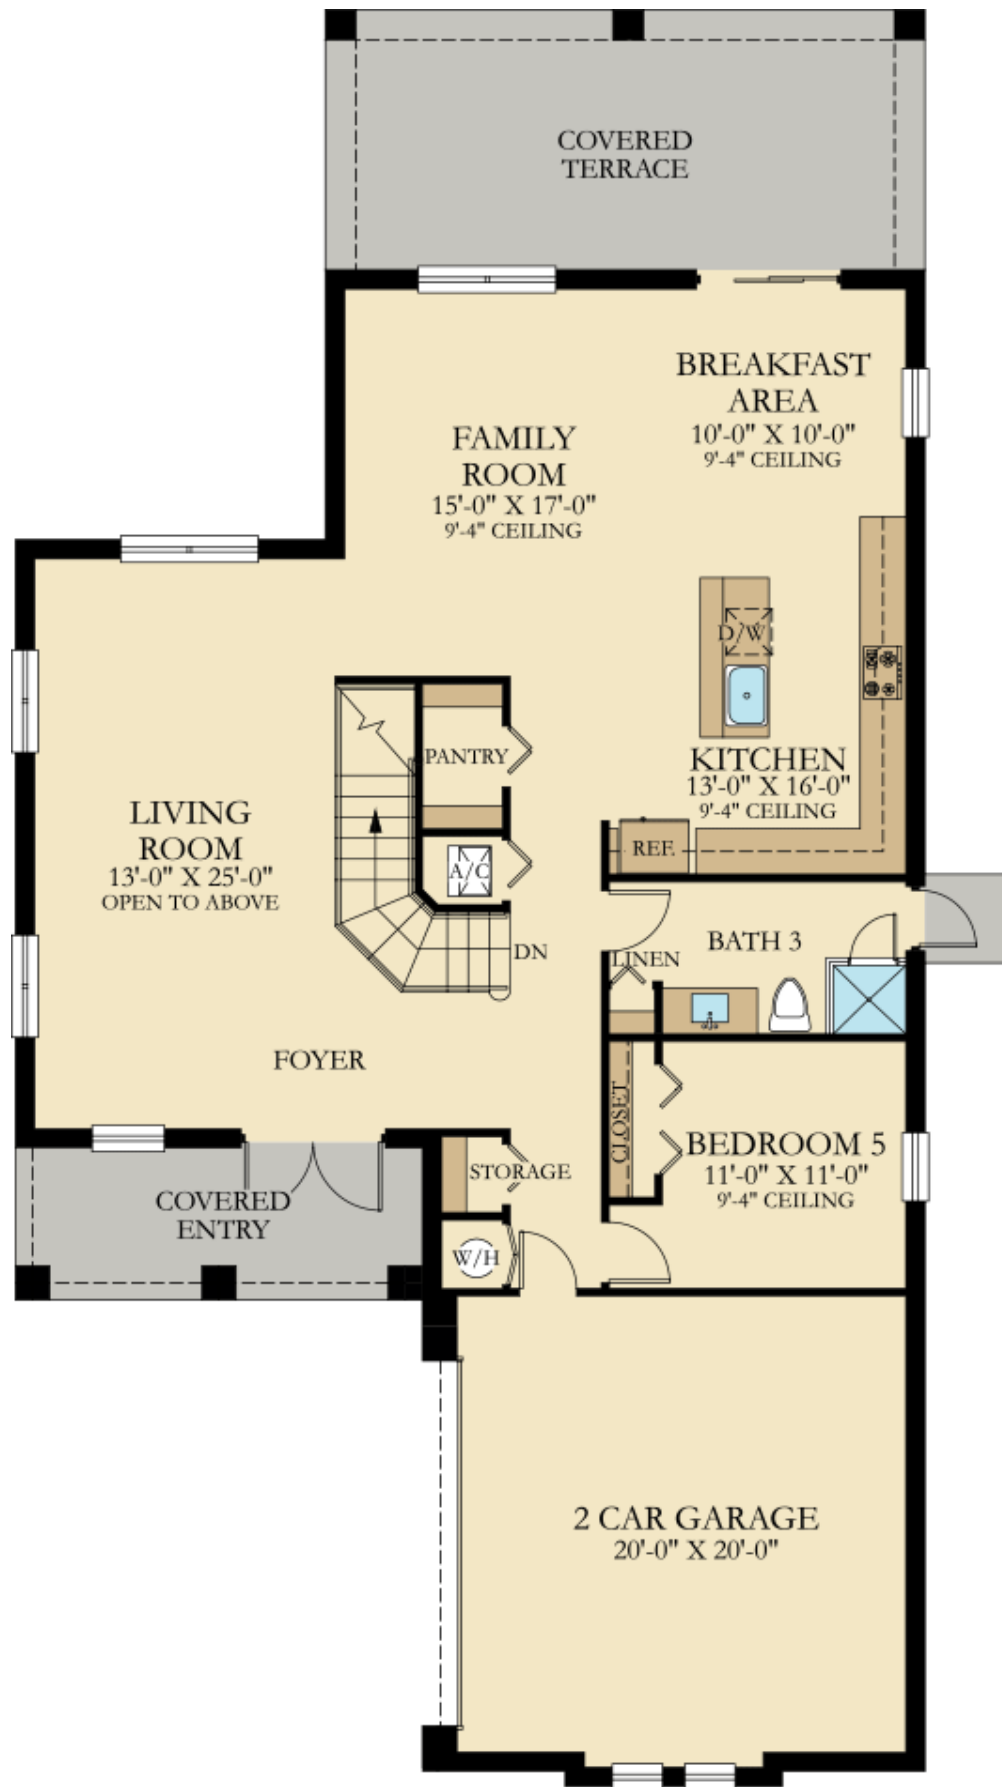

BELLASERA: THE PIAZZA COLLECTION

SIENNA

SQUARE FOOTAGE: **2,875**

BEDROOMS: **5**

BATHROOMS: **3**

GARAGE: **2**

STORIES: **2**

PRICE FROM: **\$456,990**

Call Now: **855-325-5756**

Address: **980 Crestwood Blvd N, Royal Palm Beach FL 33411**

FIRST FLOOR

FIRST FLOOR

SECOND FLOOR

SECOND FLOOR