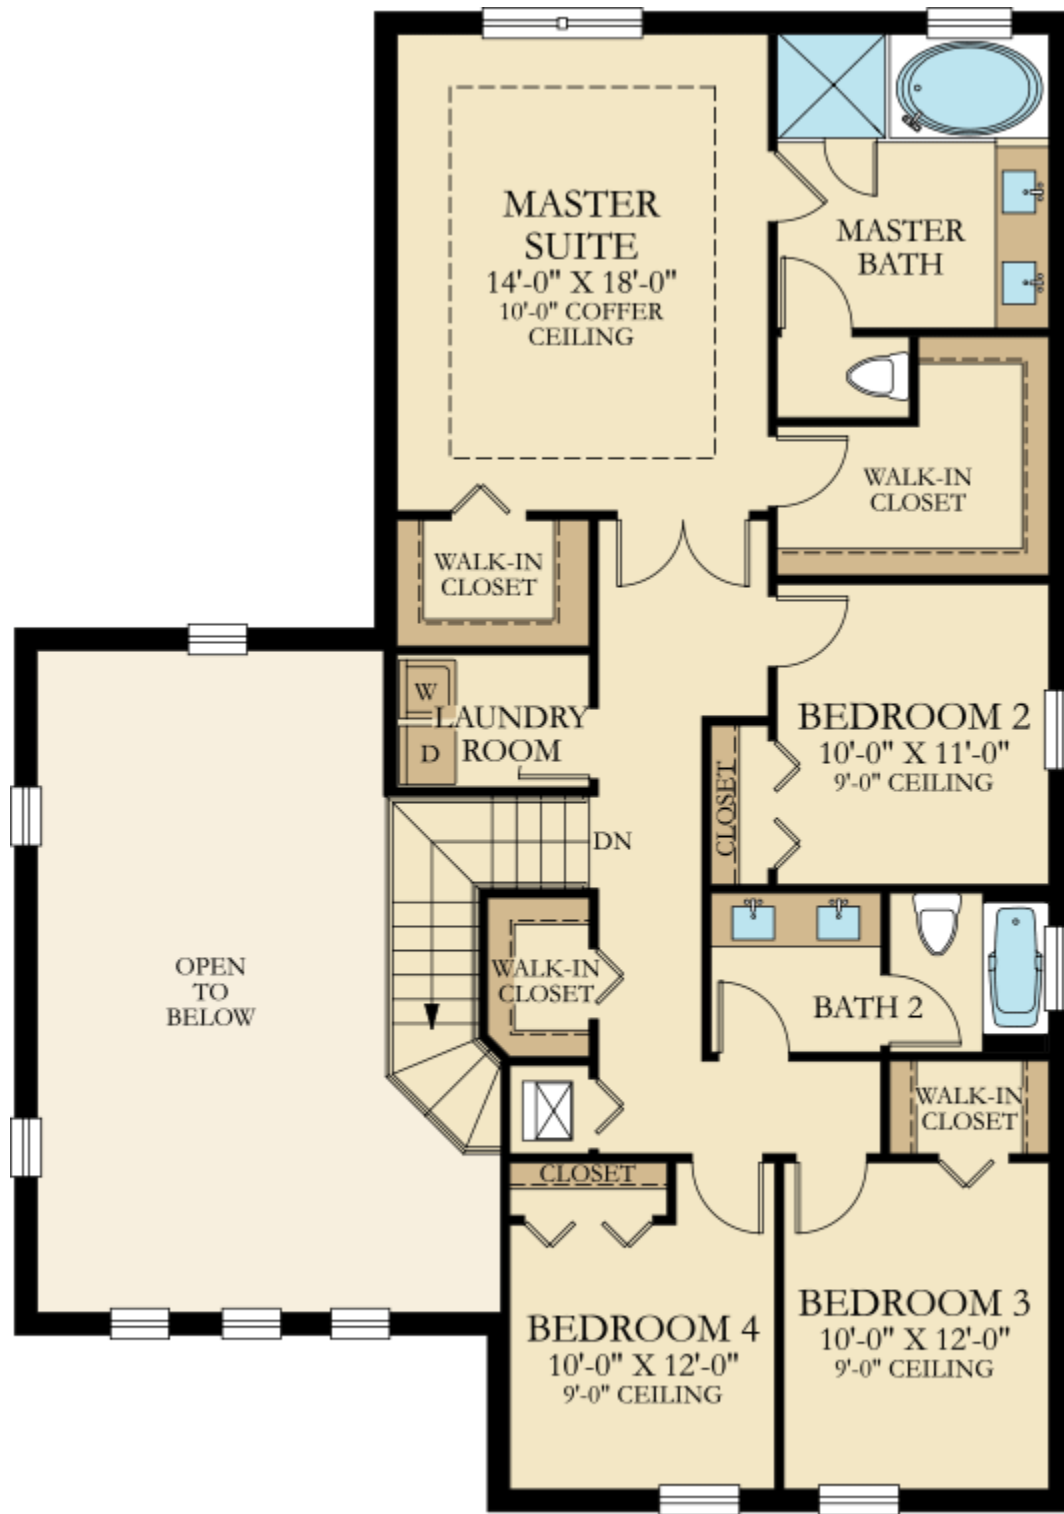

BELLASERA: THE PIAZZA COLLECTION

SIENNA

SQUARE FOOTAGE: **2,875**

BEDROOMS: **5**

BATHROOMS: **3**

GARAGE: **2**

STORIES: **2**

PRICE FROM: **\$446,990**

Call Now: **855-325-5756**

Address: **1304 Brinely Place, Royal Palm Beach FL 33411**

FIRST FLOOR

FIRST FLOOR

SECOND FLOOR

SECOND FLOOR