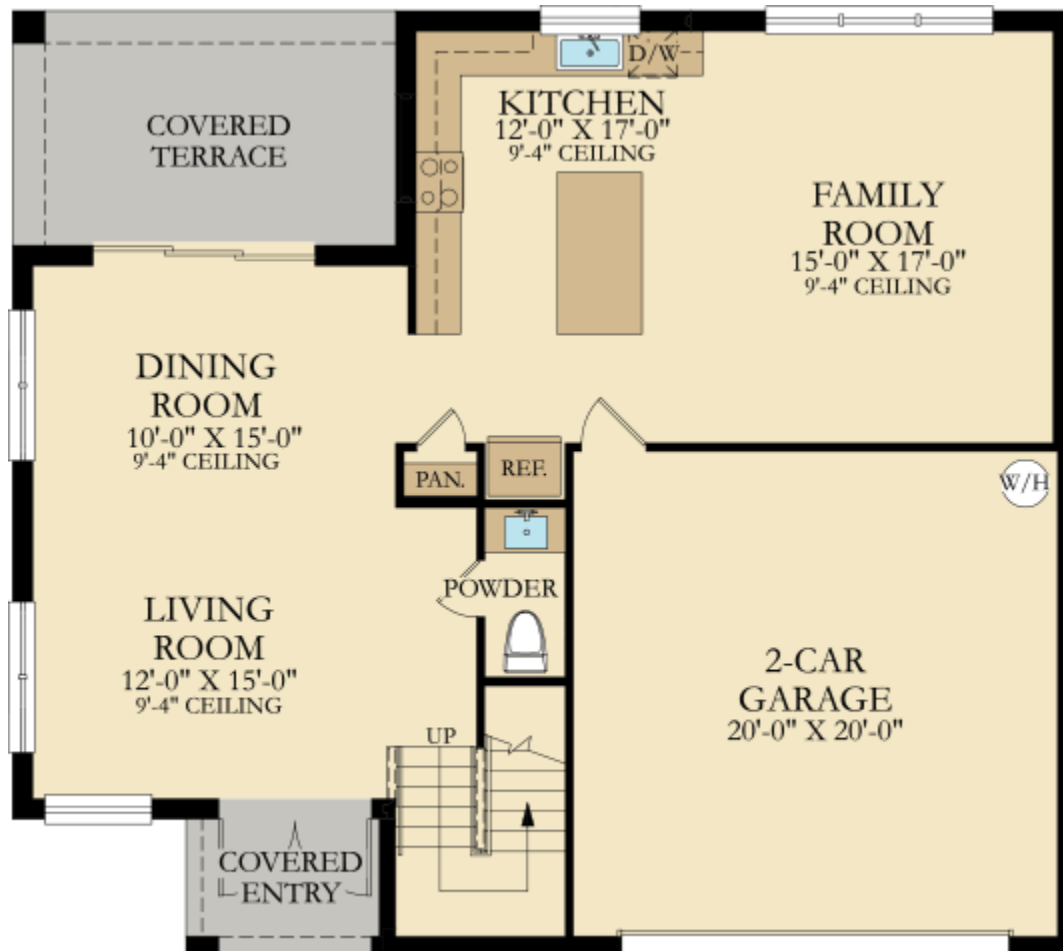

BELLASERA: BELLISIMA COLLECTION

GARDENIA

SQUARE FOOTAGE: **2,576**

BEDROOMS: **4**

BATHROOMS: **2.5**

GARAGE: **2**

STORIES: **2**

PRICE FROM: **\$459,990**

Call Now: **855-325-5756**

Address: **980 Crestwood Blvd N, Royal Palm Beach FL 33411**

FIRST FLOOR

FIRST FLOOR

SECOND FLOOR

SECOND FLOOR