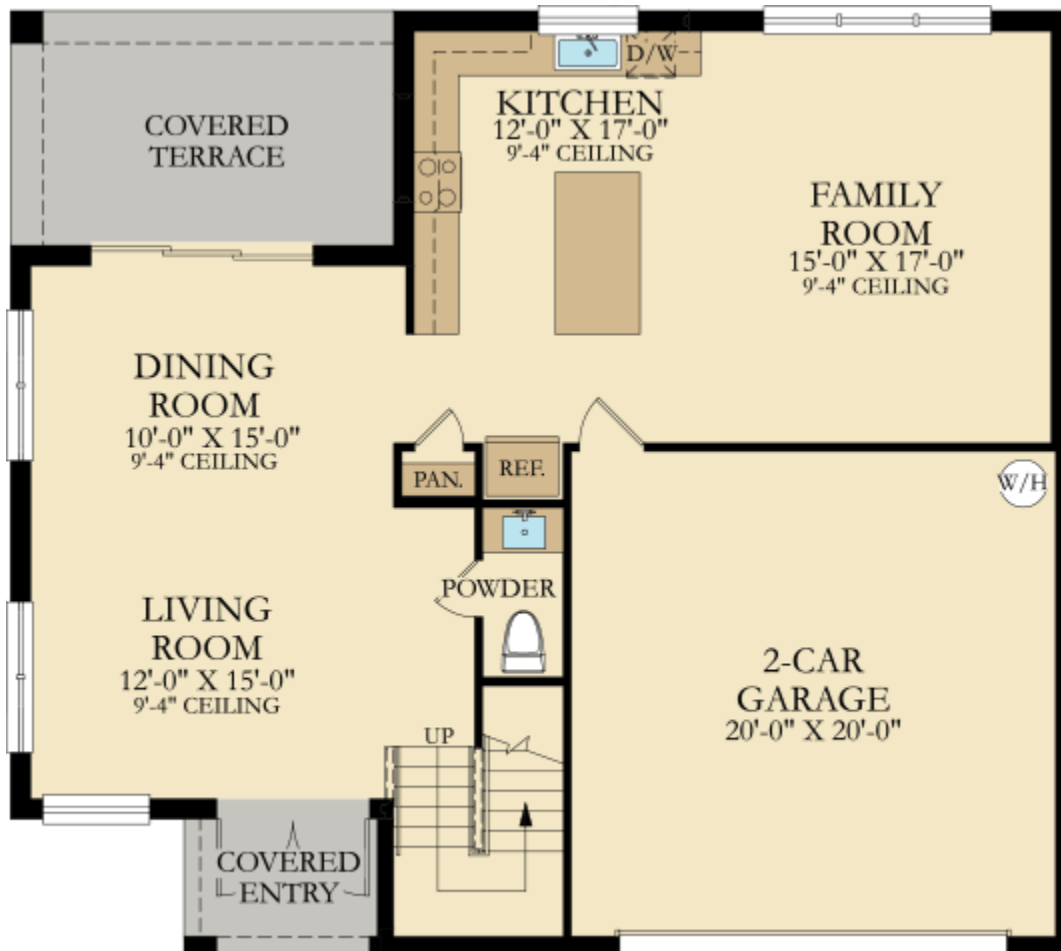

# GARDENIA

SQUARE FOOTAGE: **2,576**

---

BEDROOMS: **4**

---

BATHROOMS: **2.5**

---

GARAGE: **2**

# FIRST FLOOR

FIRST FLOOR

# SECOND FLOOR

SECOND FLOOR