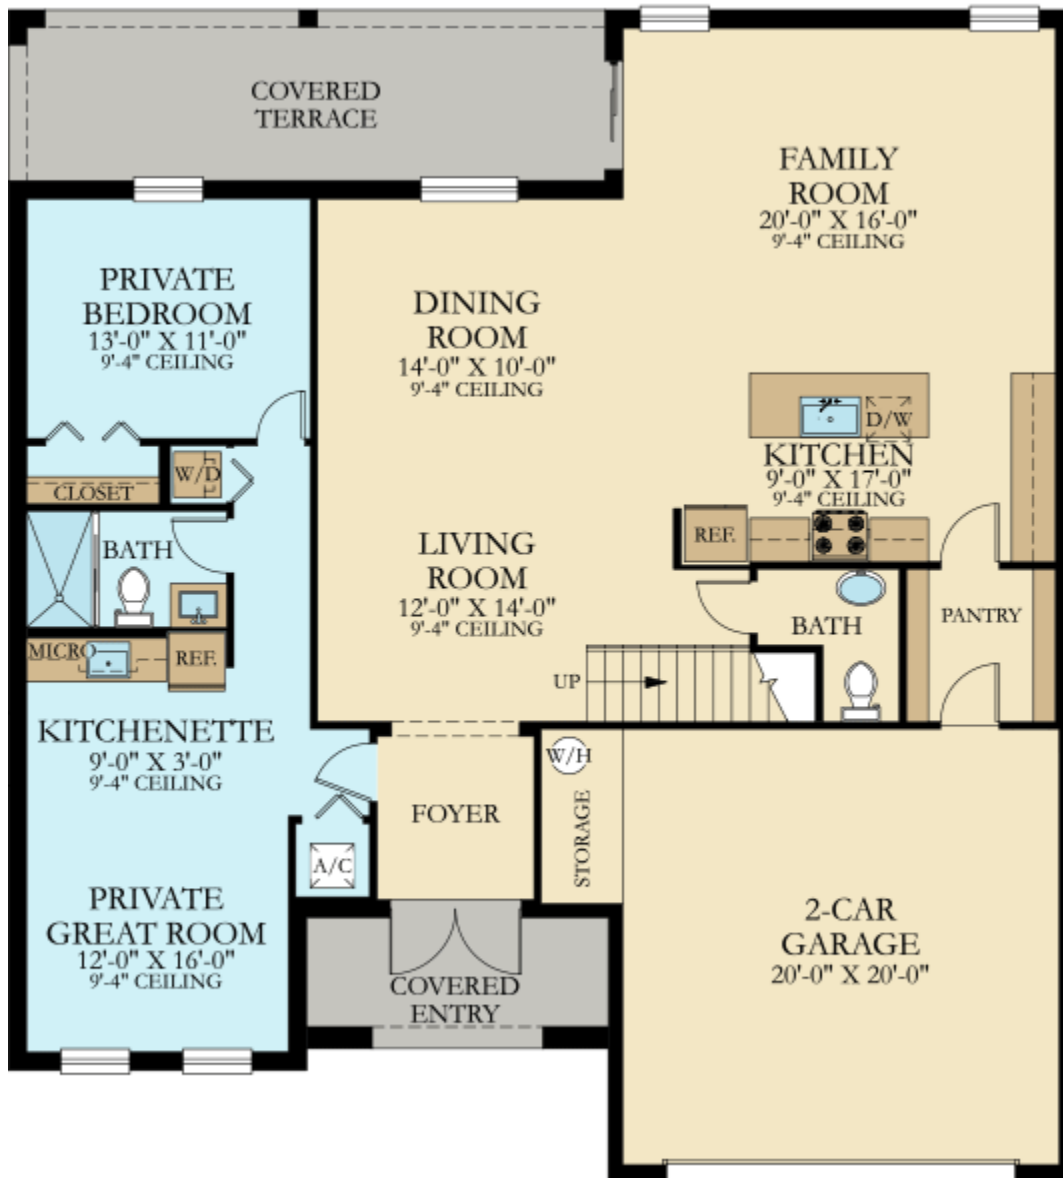

BELLASERA: BELLISIMA COLLECTION

JASMINE - NEXT GEN

SQUARE FOOTAGE: **2,833**

BEDROOMS: **4**

BATHROOMS: **3.5**

GARAGE: **2**

STORIES: **2**

PRICE FROM: **\$509,990**

Call Now: **855-325-5756**

Address: **980 Crestwood Blvd N, Royal Palm Beach FL 33411**

FIRST FLOOR

2854-JASMINE

FIRST FLOOR

SECOND FLOOR

SECOND FLOOR