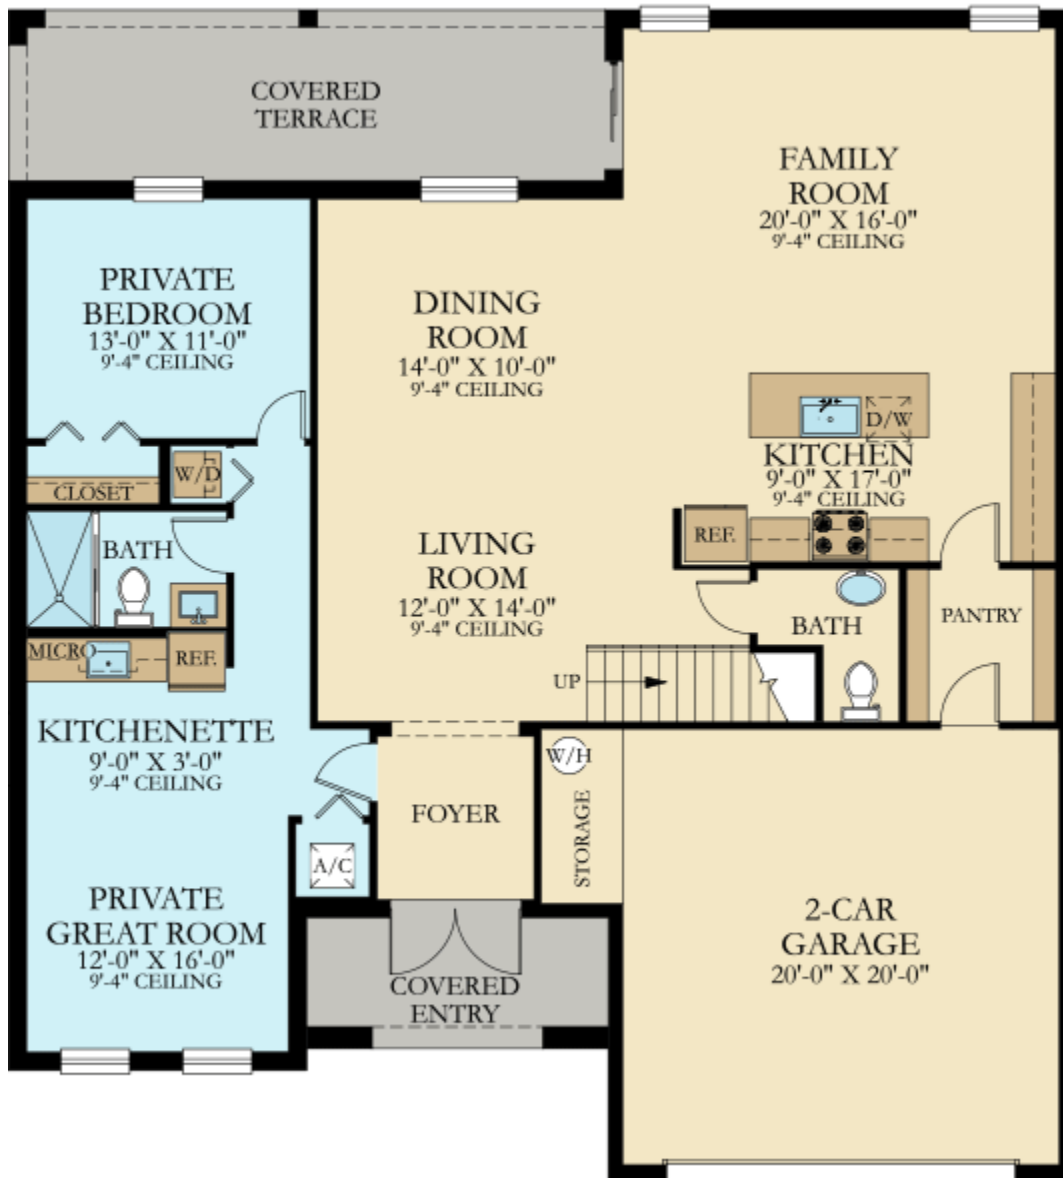

BELLASERA: BELLISIMA COLLECTION

JASMINE

SQUARE FOOTAGE: **2,833**

BEDROOMS: **4**

BATHROOMS: **3.5**

GARAGE: **2**

STORIES: **2**

PRICE FROM: **\$509,990**

Call Now: **855-325-5756**

Address: **980 Crestwood Blvd N, Royal Palm Beach FL 33411**

FIRST FLOOR

2854-JASMINE

FIRST FLOOR

SECOND FLOOR

SECOND FLOOR