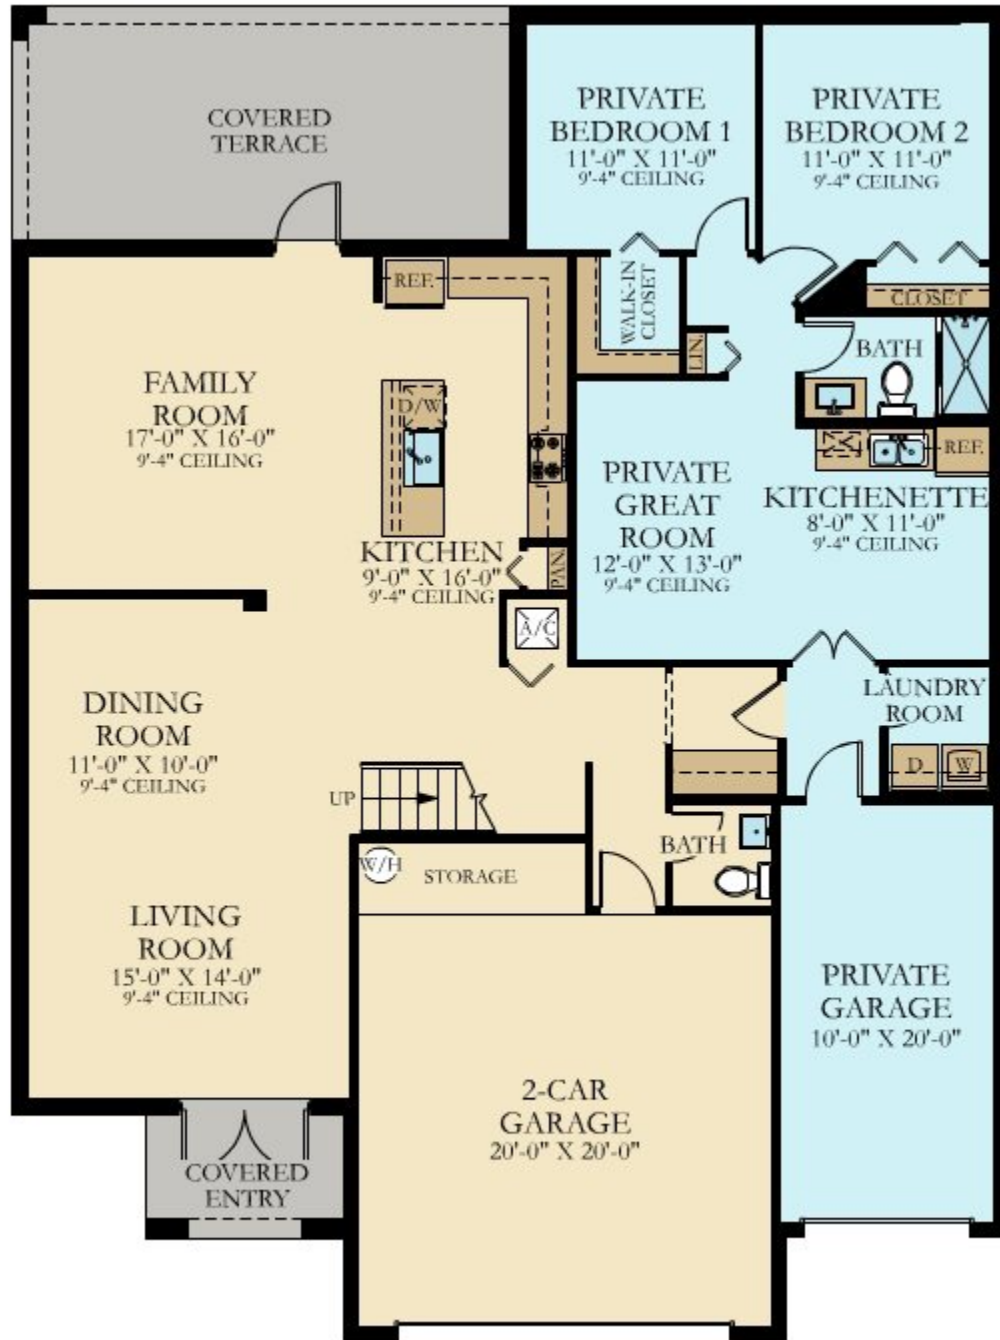

BELLASERA: BELLISIMA COLLECTION

SUNFLOWER - NEXT GEN

SQUARE FOOTAGE: **3,017**

BEDROOMS: **5**

BATHROOMS: **3**

GARAGE: **3**

STORIES: **2**

PRICE FROM: **\$515,990**

Call Now: **855-325-5756**

Address: **1304 Brinely Place, Royal Palm Beach FL 33411**

FIRST FLOOR

FIRST FLOOR

SECOND FLOOR

SECOND FLOOR