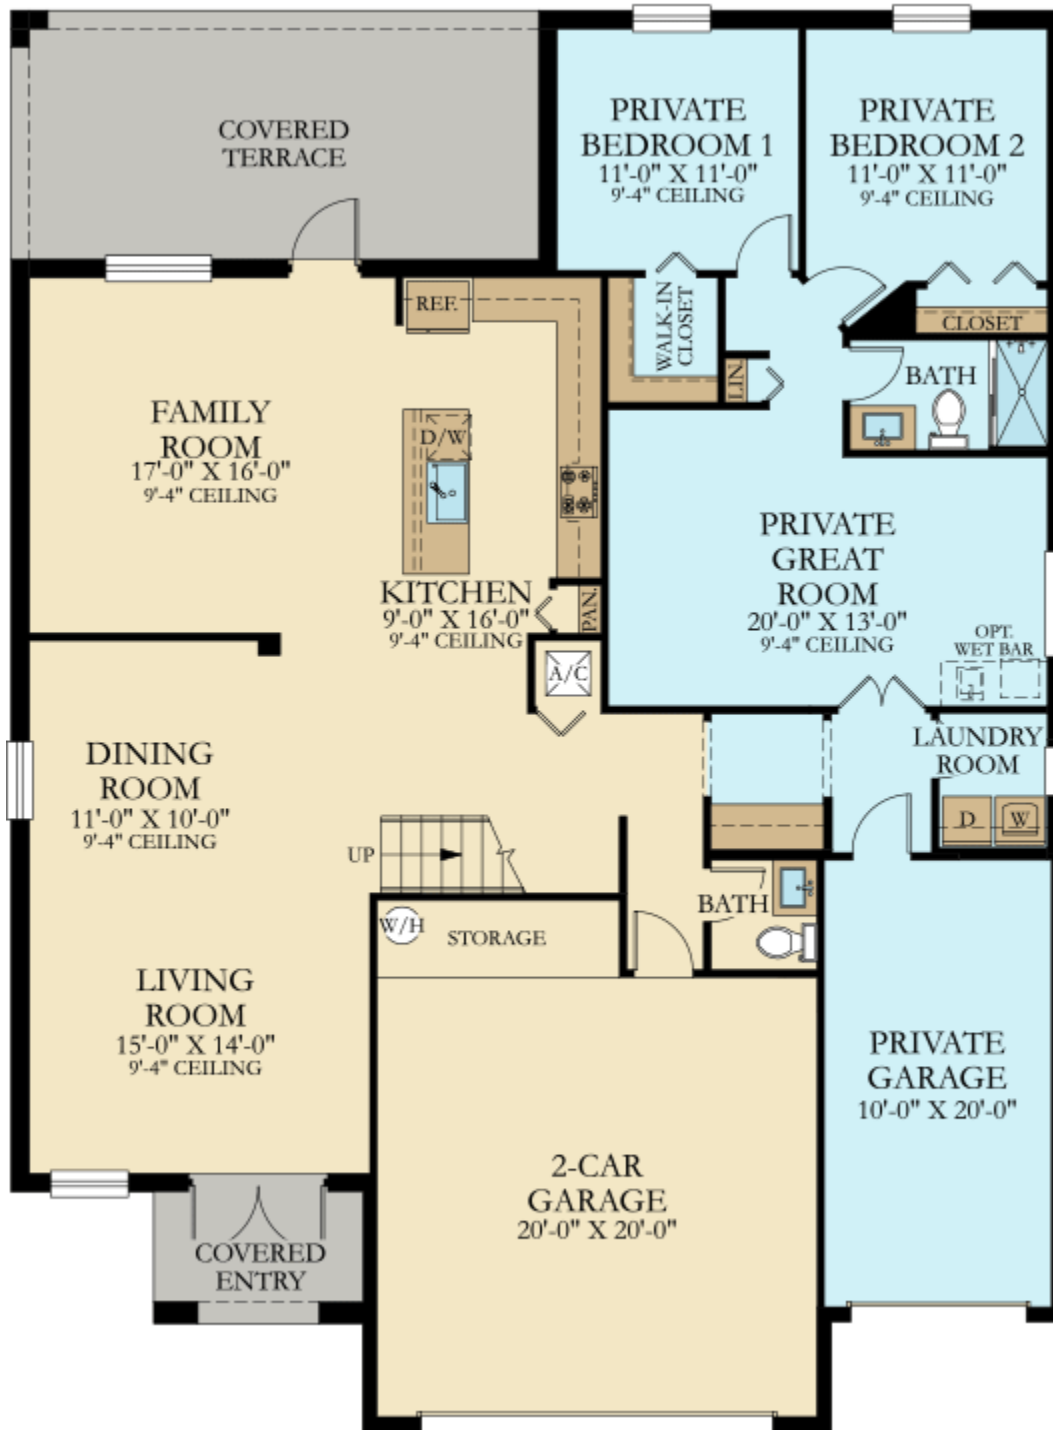

BELLASERA: BELLISIMA COLLECTION

SUNFLOWER

SQUARE FOOTAGE: **3,017**

BEDROOMS: **5**

BATHROOMS: **3.5**

GARAGE: **3**

STORIES: **2**

PRICE FROM: **\$515,990**

Call Now: **855-325-5756**

Address: **980 Crestwood Blvd N, Royal Palm Beach FL 33411**

FIRST FLOOR

3098-SUNFLOWER

FIRST FLOOR

SECOND FLOOR

SECOND FLOOR