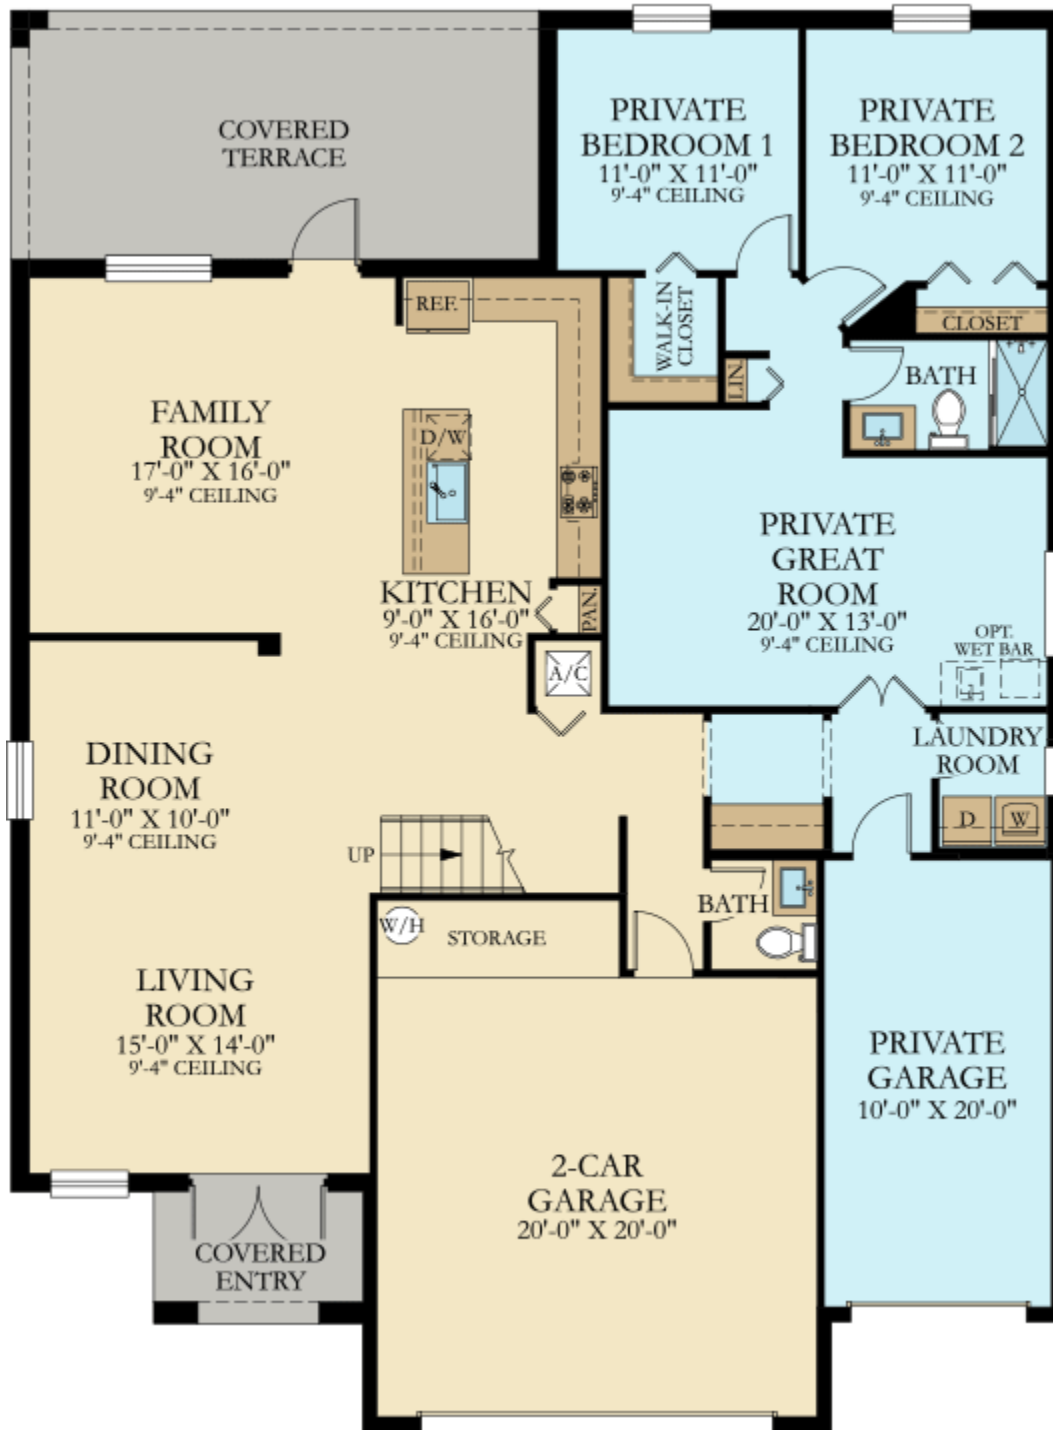

# SUNFLOWER

SQUARE FOOTAGE: **3,017**

---

BEDROOMS: **5**

---

BATHROOMS: **3.5**

---

GARAGE: **3**

# FIRST FLOOR

3098-SUNFLOWER

FIRST FLOOR

# SECOND FLOOR