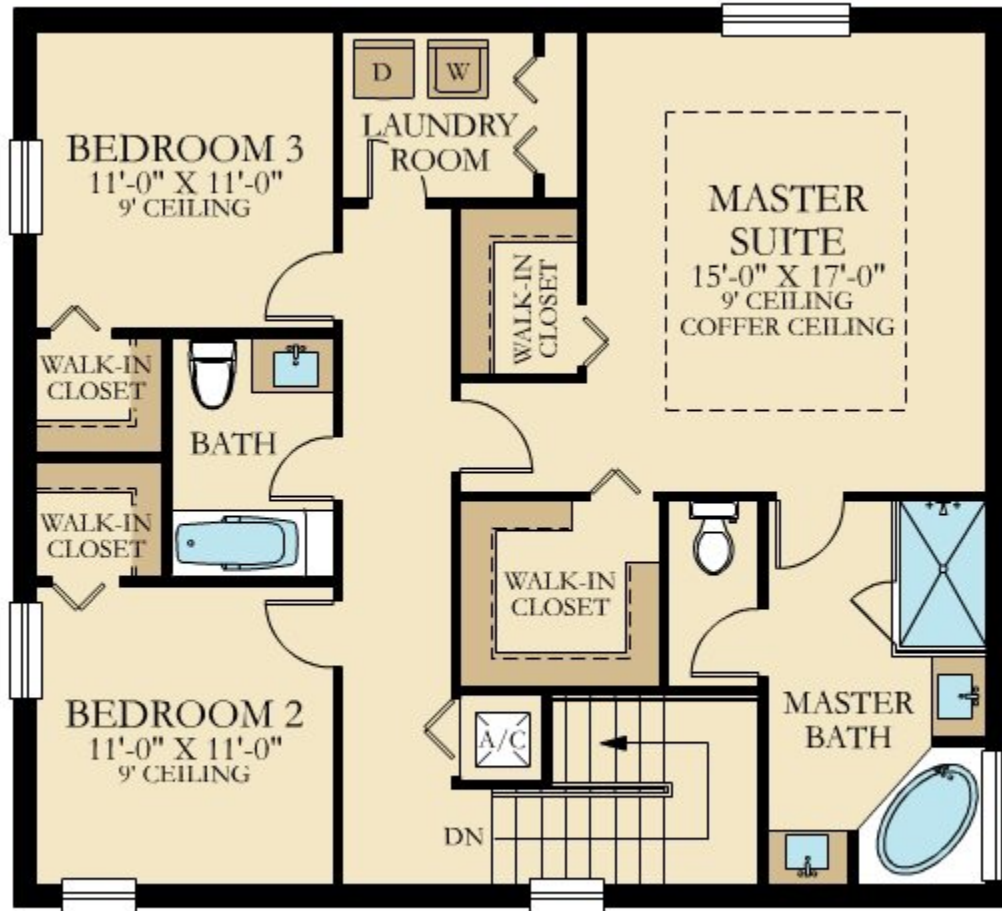

BELLASERA: BELLISIMA COLLECTION

SUNFLOWER - NEXT GEN

SQUARE FOOTAGE: **3,017**

BEDROOMS: **5**

BATHROOMS: **3**

GARAGE: **3**

STORIES: **2**

PRICE FROM: **\$515,990**

Call Now: **855-325-5756**

Address: **1304 Brinely Place, Royal Palm Beach FL 33411**

FIRST FLOOR

FIRST FLOOR

SECOND FLOOR

SECOND FLOOR