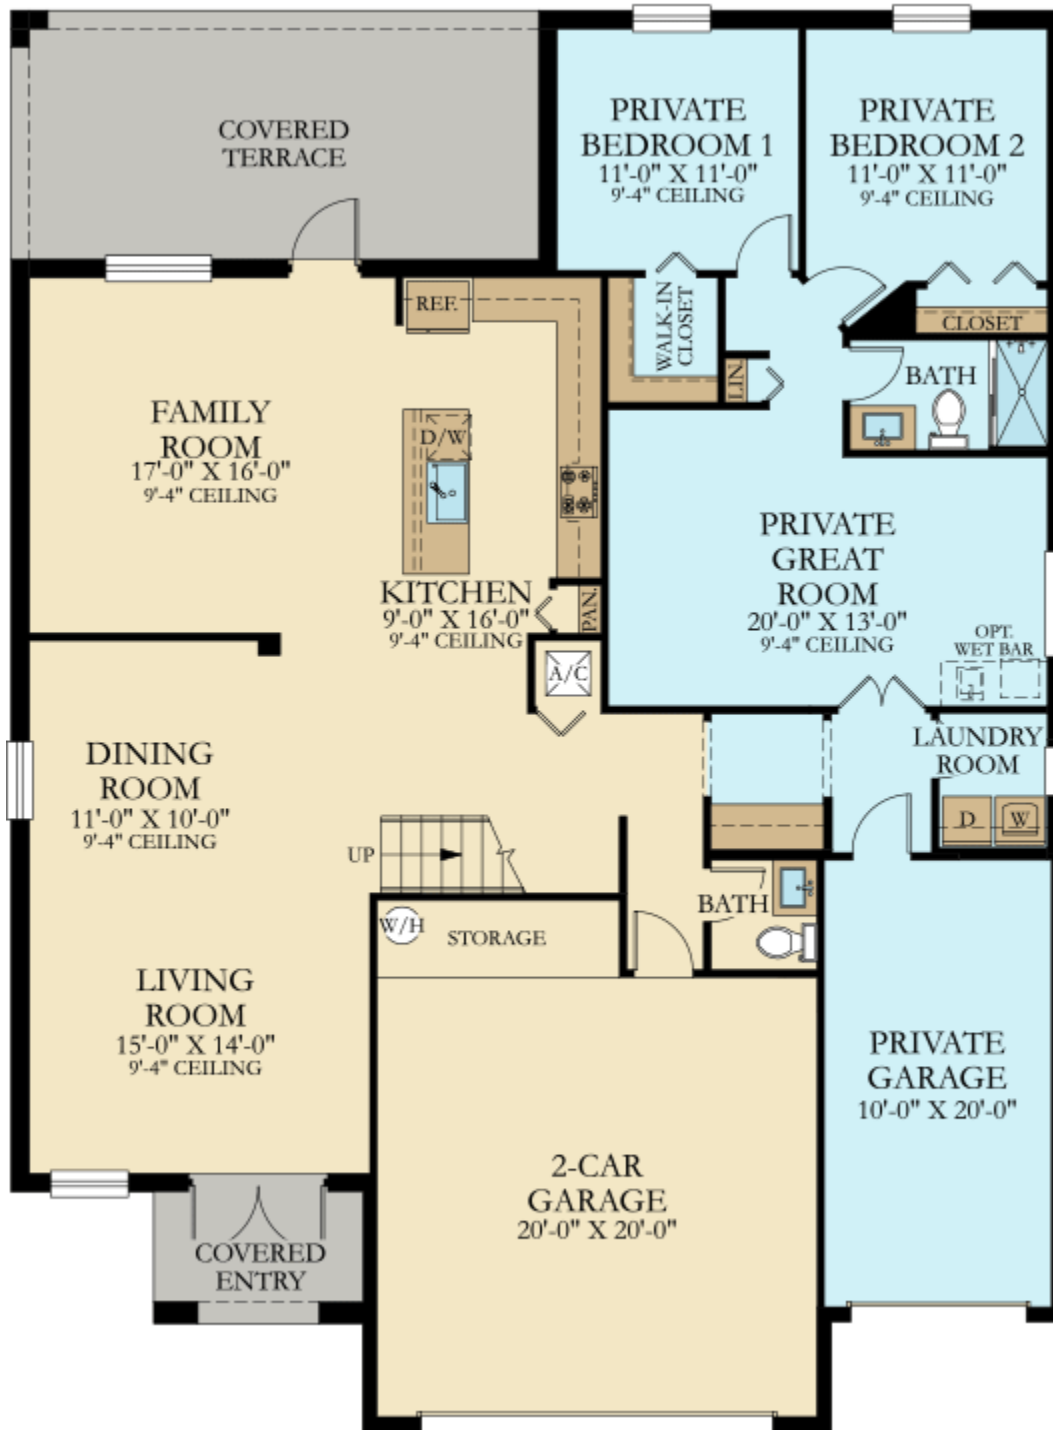

BELLASERA: BELLISIMA COLLECTION

SUNFLOWER - NEXT GEN

SQUARE FOOTAGE: **3,017**

BEDROOMS: **5**

BATHROOMS: **3.5**

GARAGE: **3**

STORIES: **2**

PRICE FROM: **\$515,990**

Call Now: **855-325-5756**

Address: **980 Crestwood Blvd N, Royal Palm Beach FL 33411**

FIRST FLOOR

3098-SUNFLOWER

FIRST FLOOR

SECOND FLOOR

SECOND FLOOR