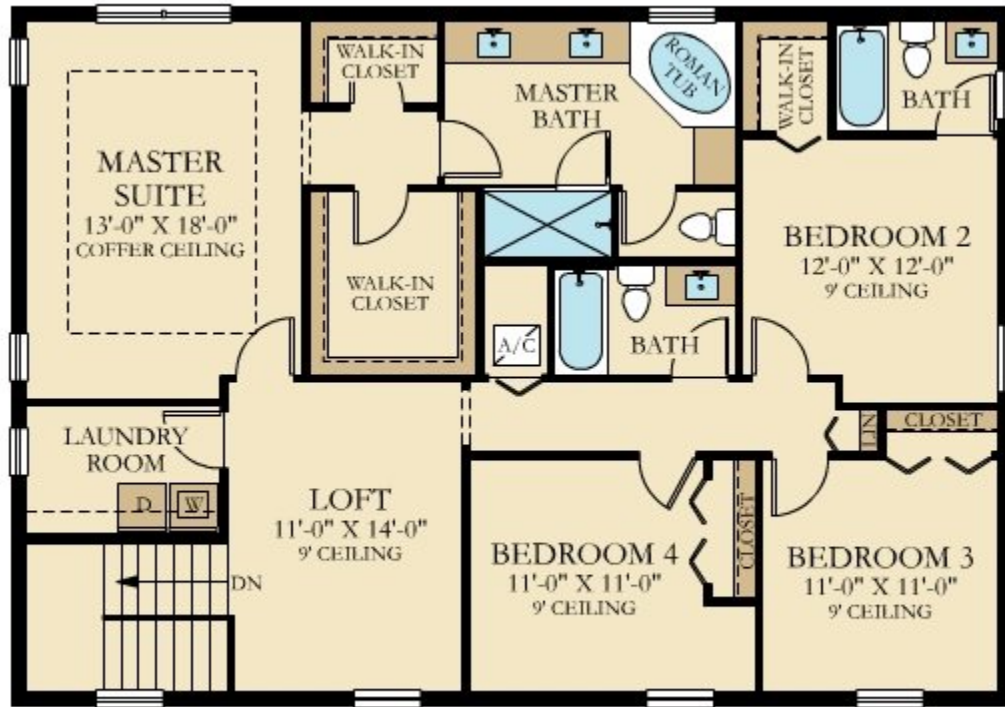

SECOND FLOOR

SECOND FLOOR