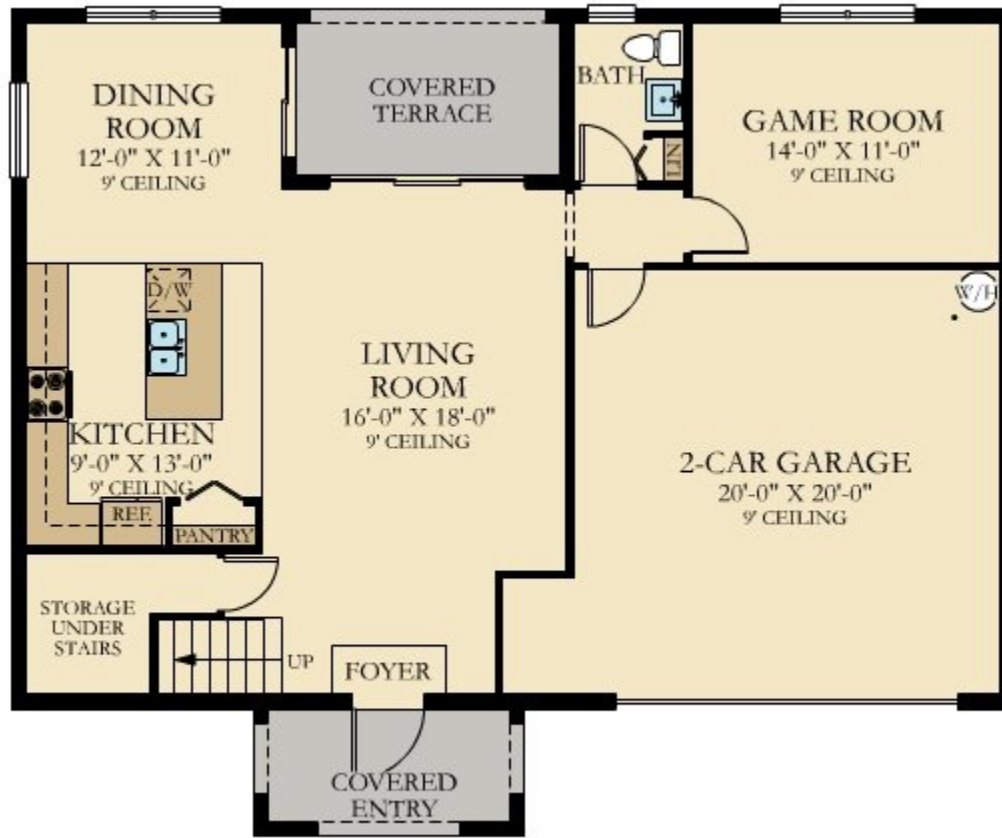

FIRST FLOOR

FIRST FLOOR