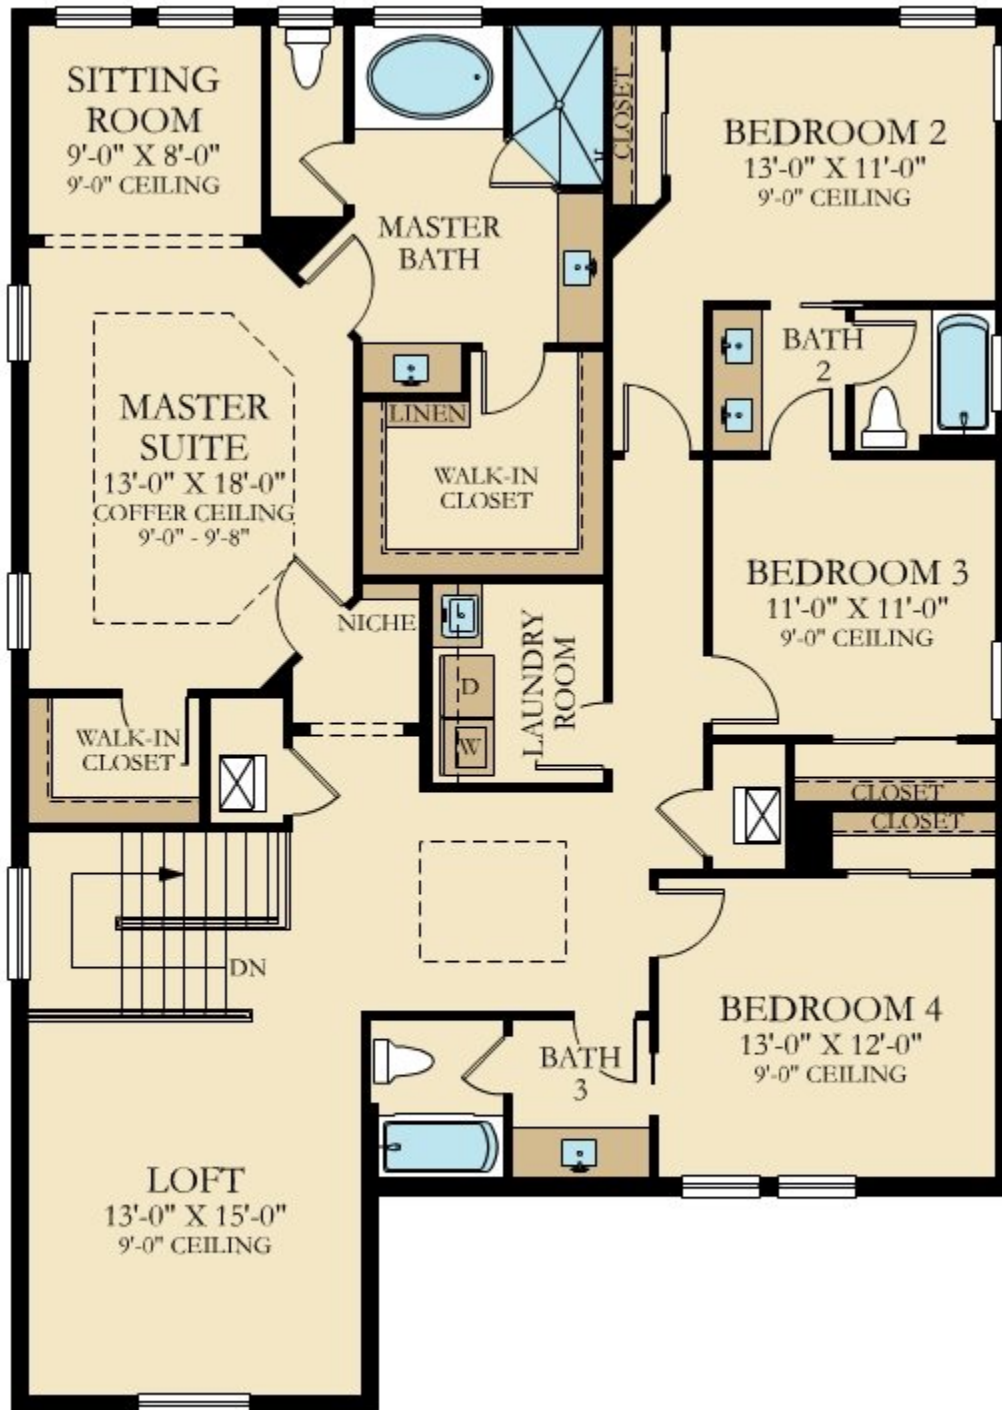

SECOND FLOOR

SECOND FLOOR