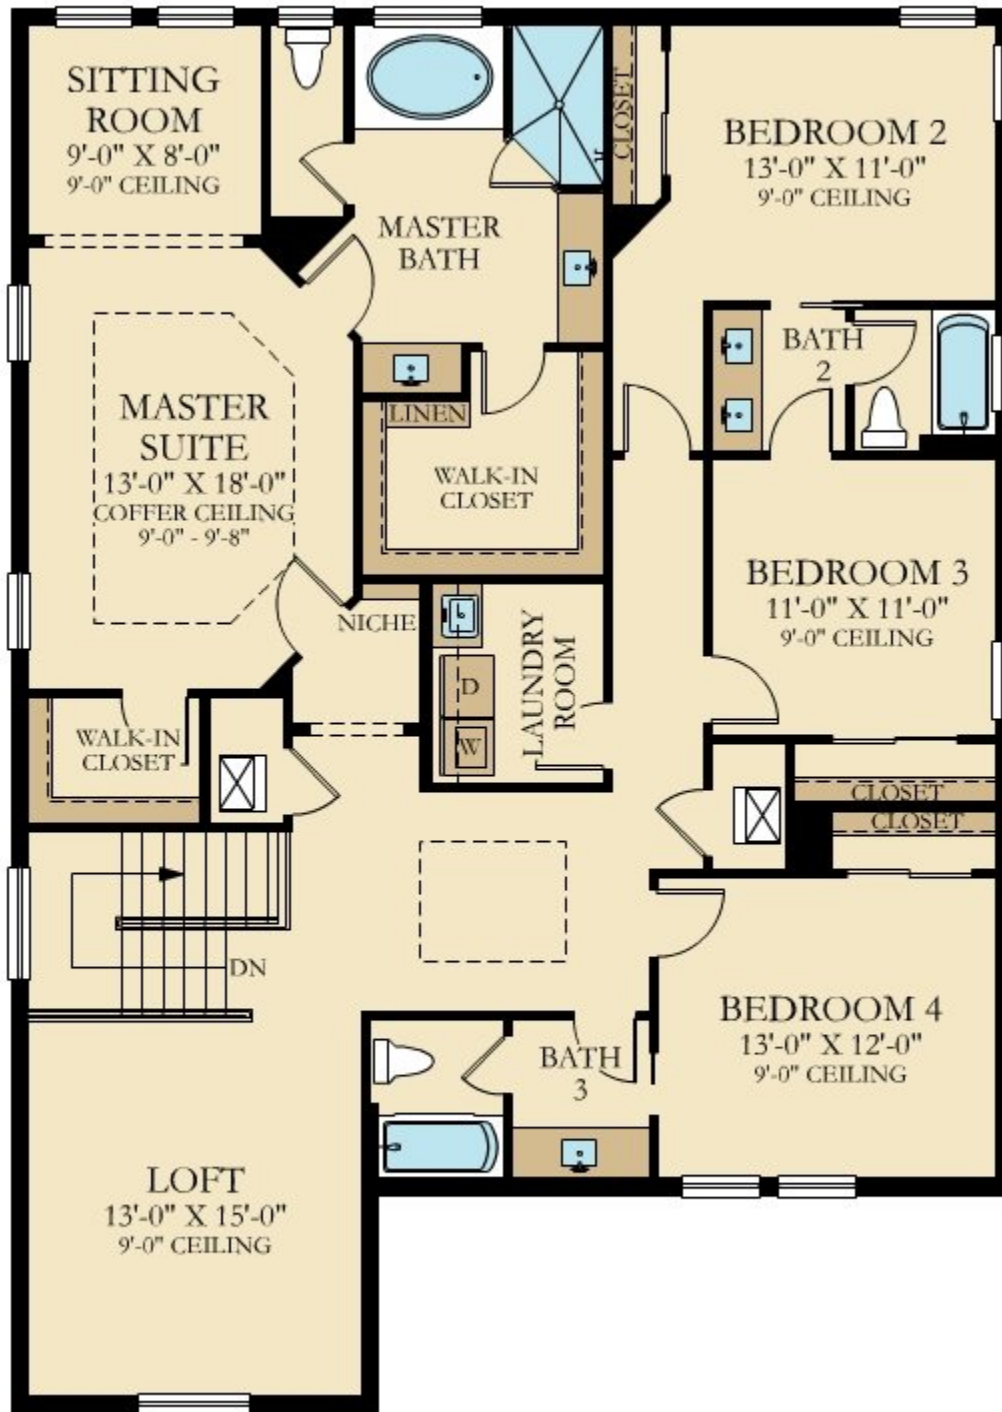

SECOND FLOOR

SECOND FLOOR