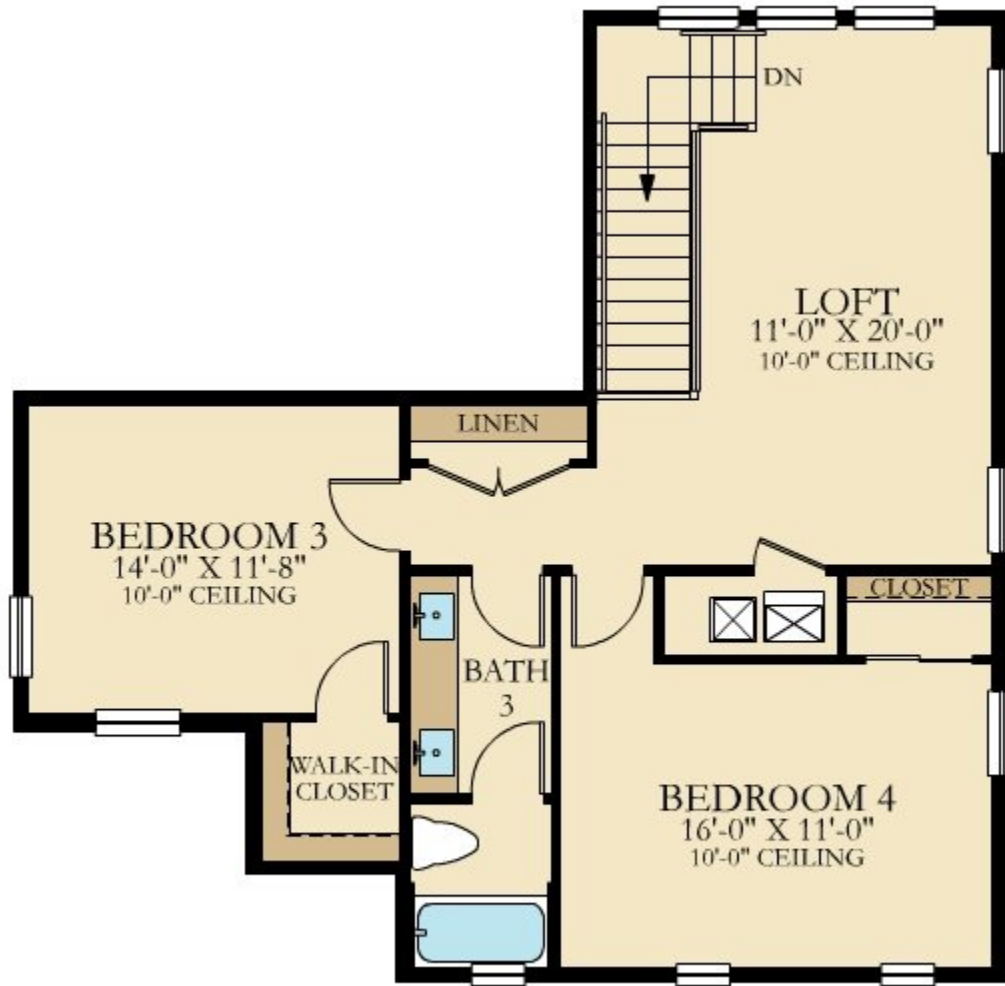

SECOND FLOOR

SECOND FLOOR