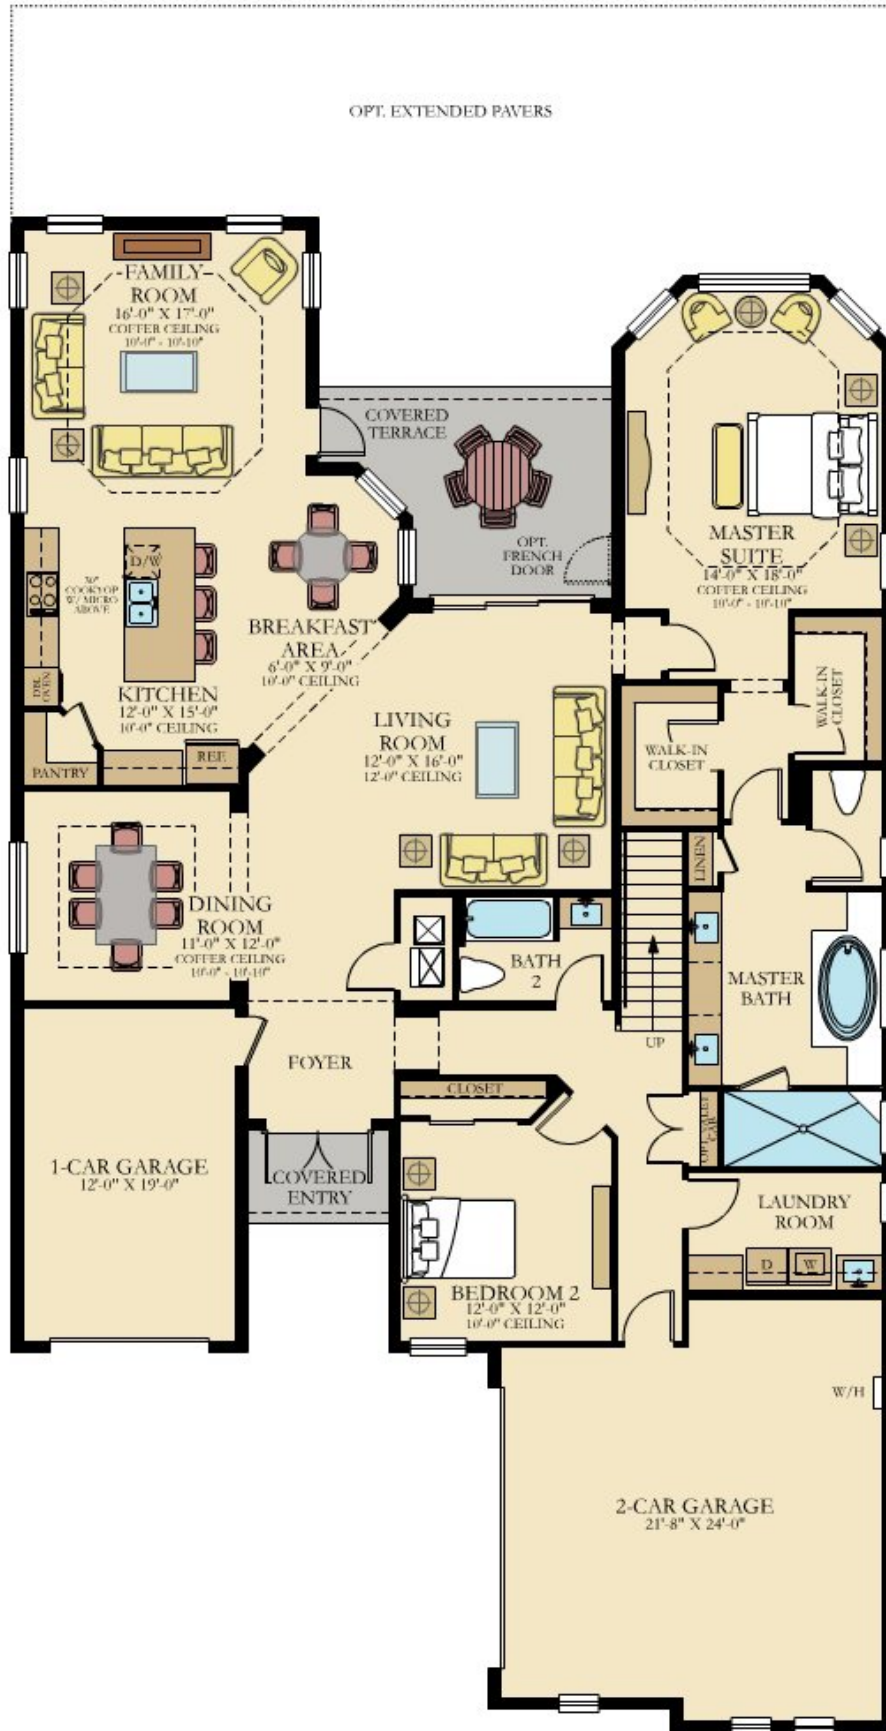

# LAUREL

SQUARE FOOTAGE: **3,318**

---

BEDROOMS: **4**

---

BATHROOMS: **3**

---

GARAGE: **3**

# FIRST FLOOR

FIRST FLOOR

# SECOND FLOOR

SECOND FLOOR