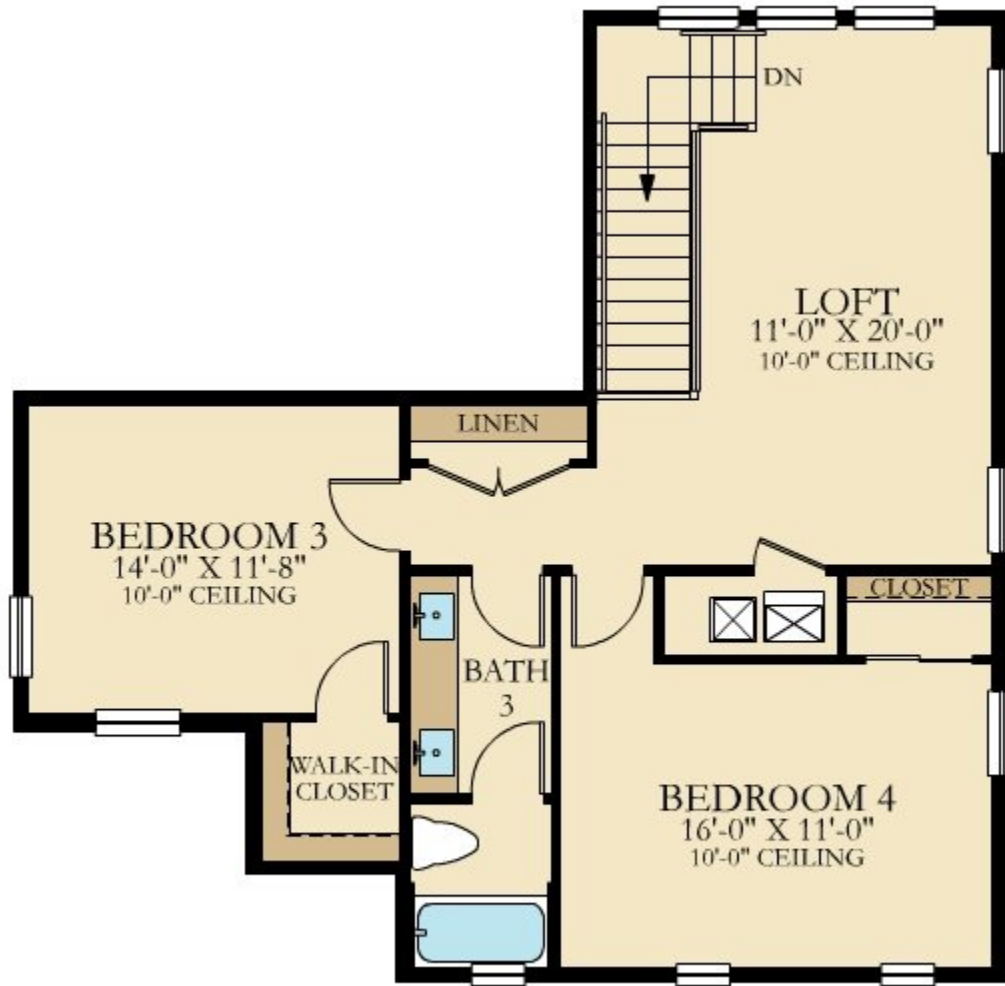

# LAUREL

SQUARE FOOTAGE: **3,318**

---

BEDROOMS: **4**

---

BATHROOMS: **3**

---

GARAGE: **3**

# FIRST FLOOR

FIRST FLOOR

# SECOND FLOOR

SECOND FLOOR