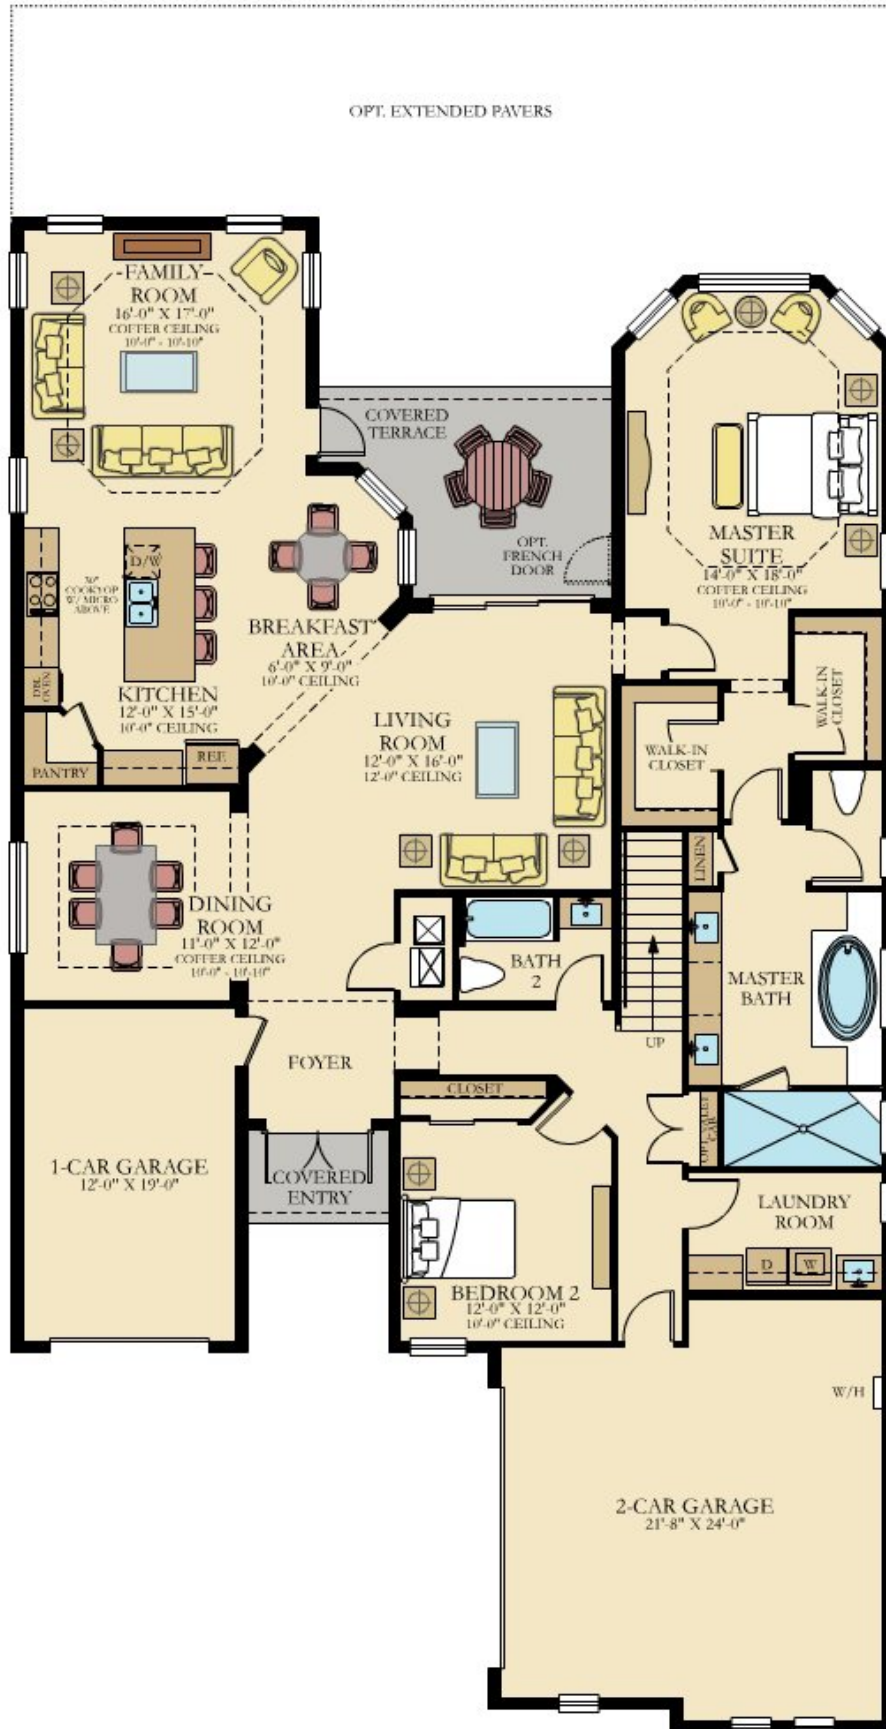

# LAUREL

SQUARE FOOTAGE: **3,318**

---

BEDROOMS: **4**

---

BATHROOMS: **3**

---

GARAGE: **3**

# FIRST FLOOR

FIRST FLOOR

# SECOND FLOOR

SECOND FLOOR