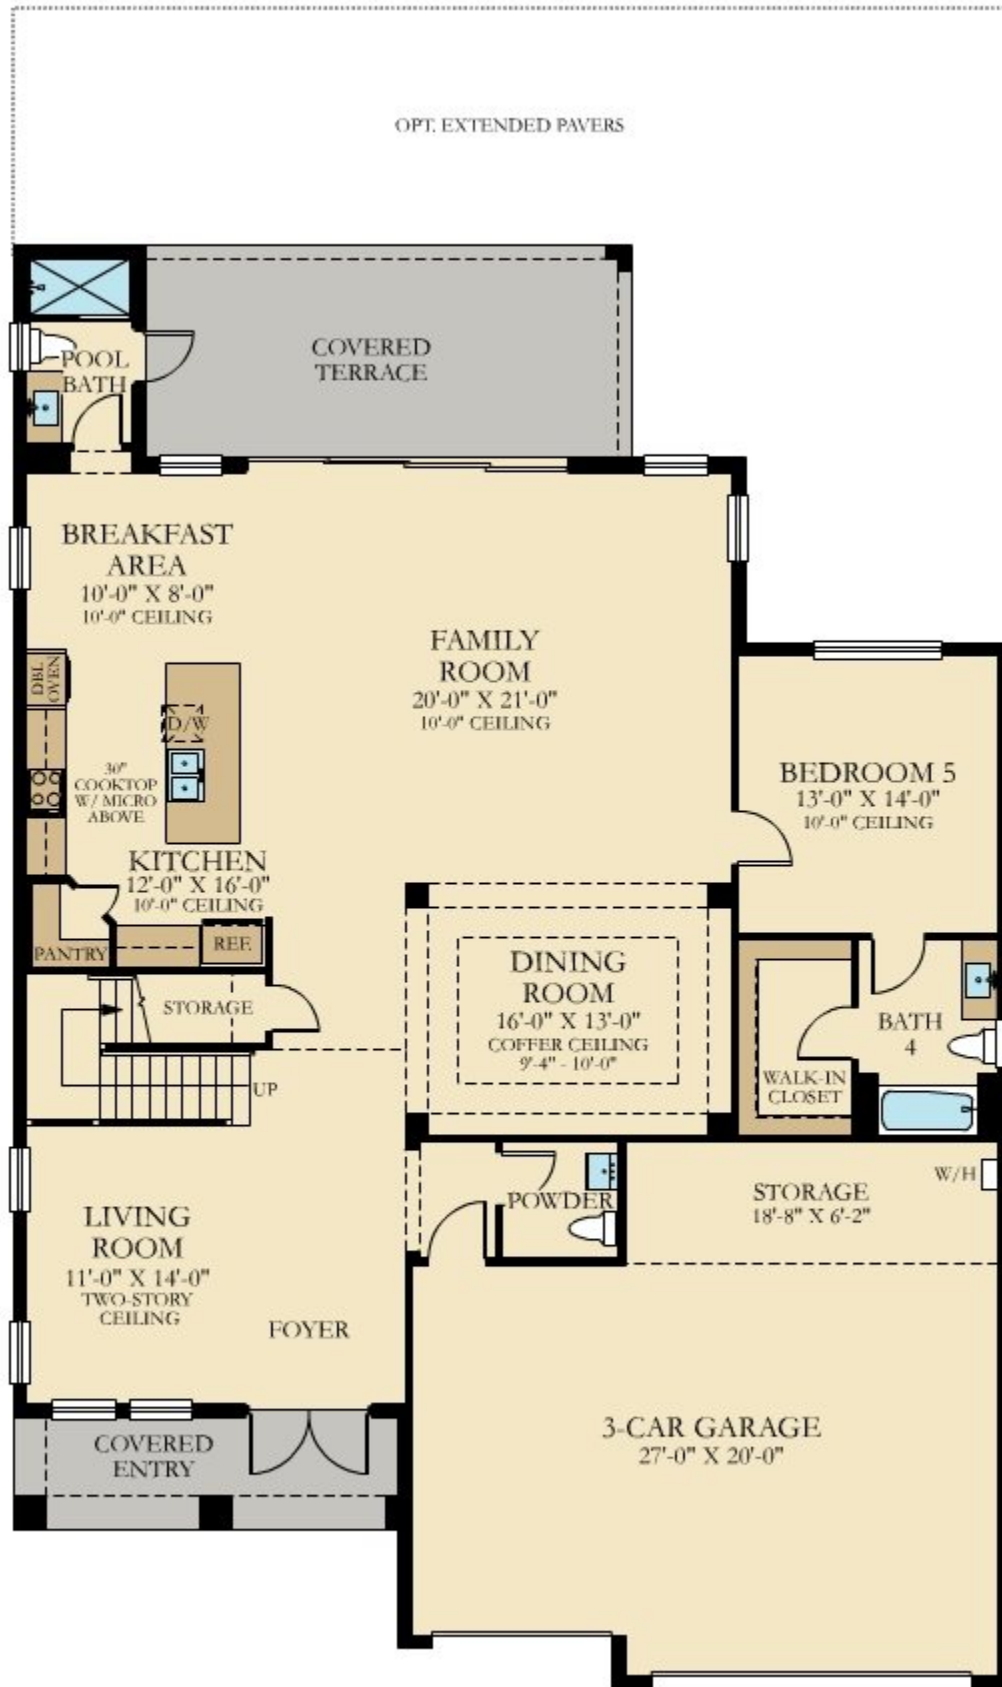

FIRST FLOOR

FIRST FLOOR