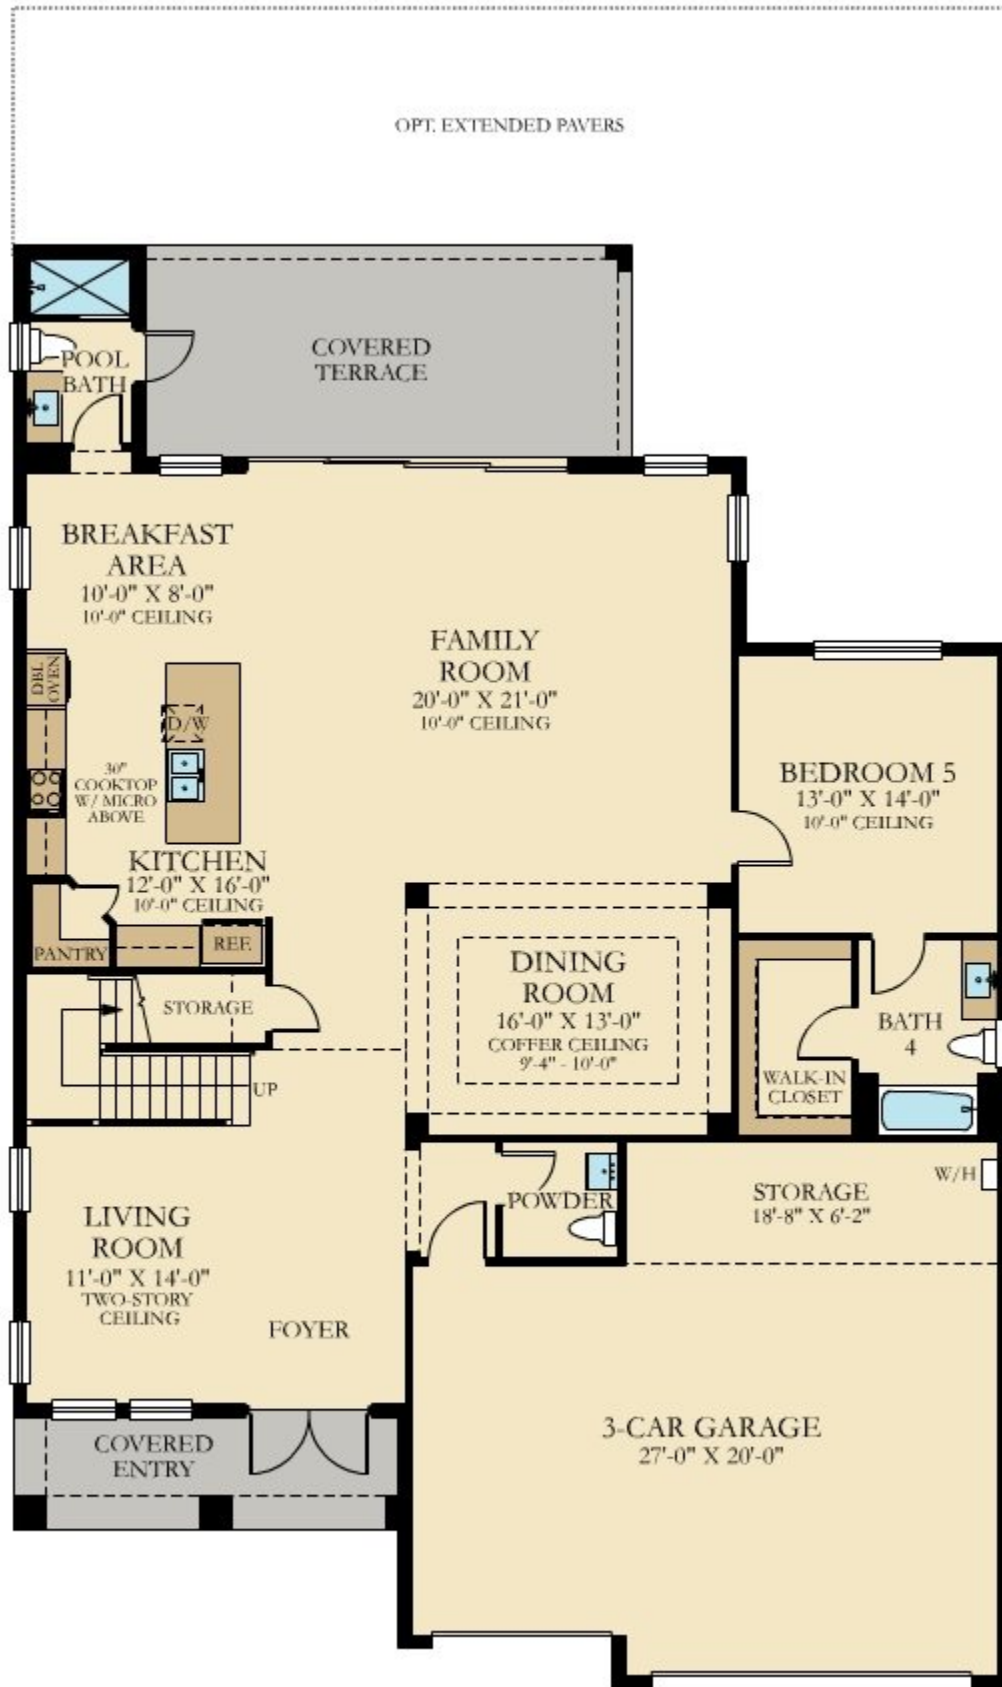

# WILLOW

SQUARE FOOTAGE: **4,240**

---

BEDROOMS: **5**

---

BATHROOMS: **5.5**

---

GARAGE: **3**

# FIRST FLOOR

FIRST FLOOR

# SECOND FLOOR

SECOND FLOOR