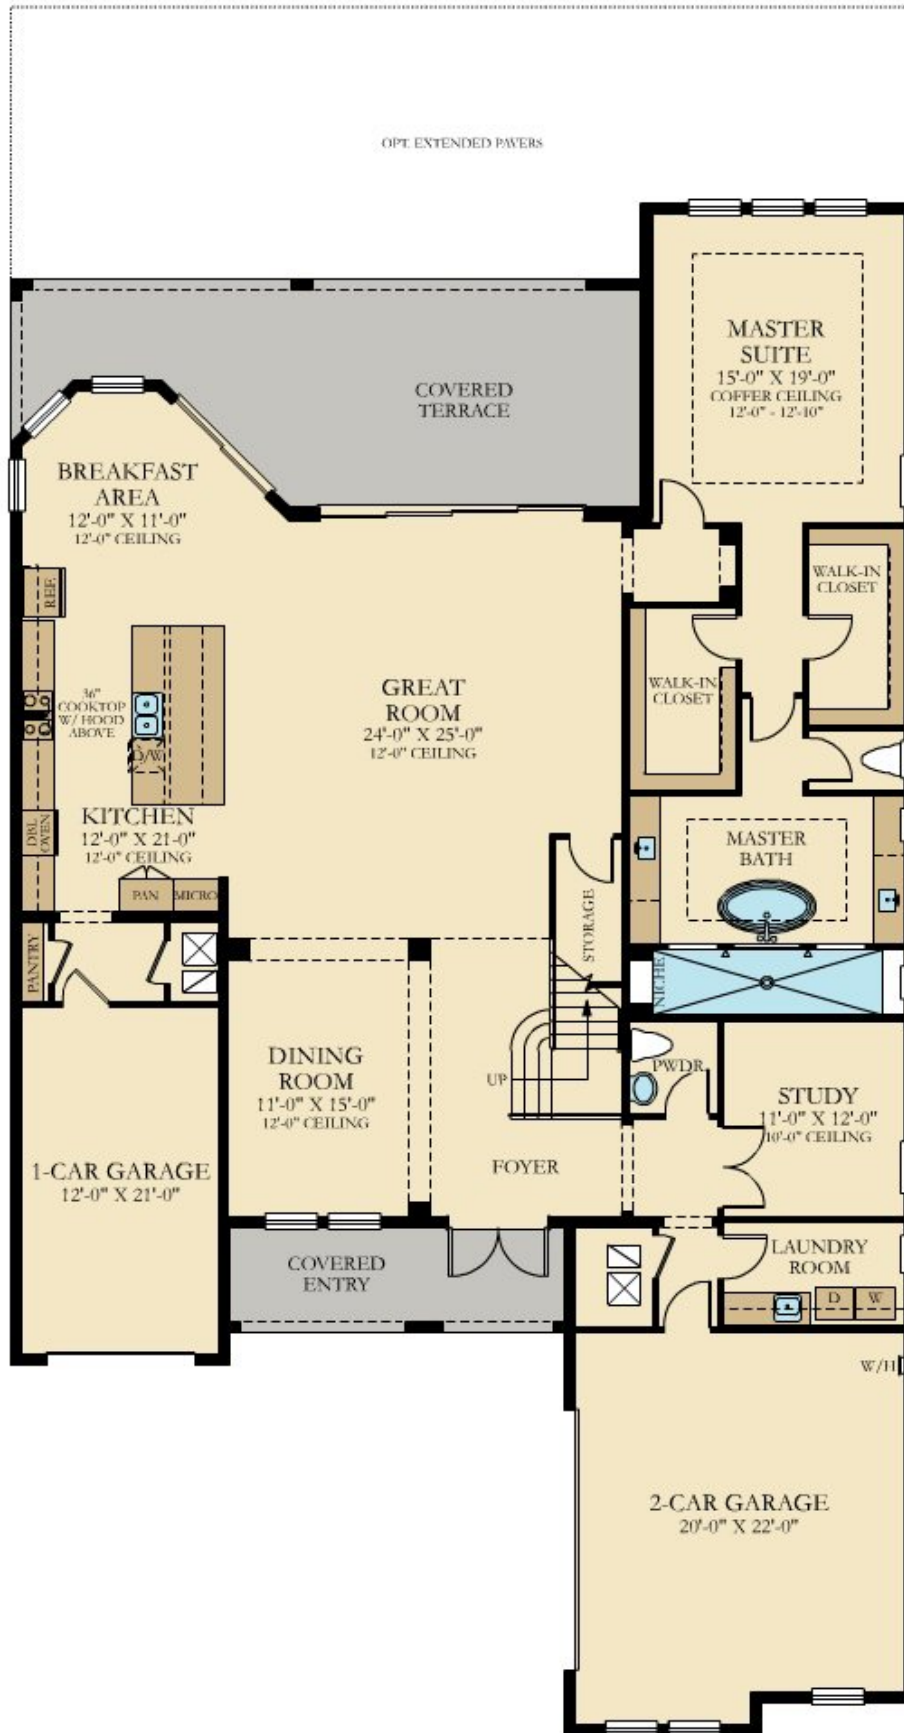

FIRST FLOOR

FIRST FLOOR