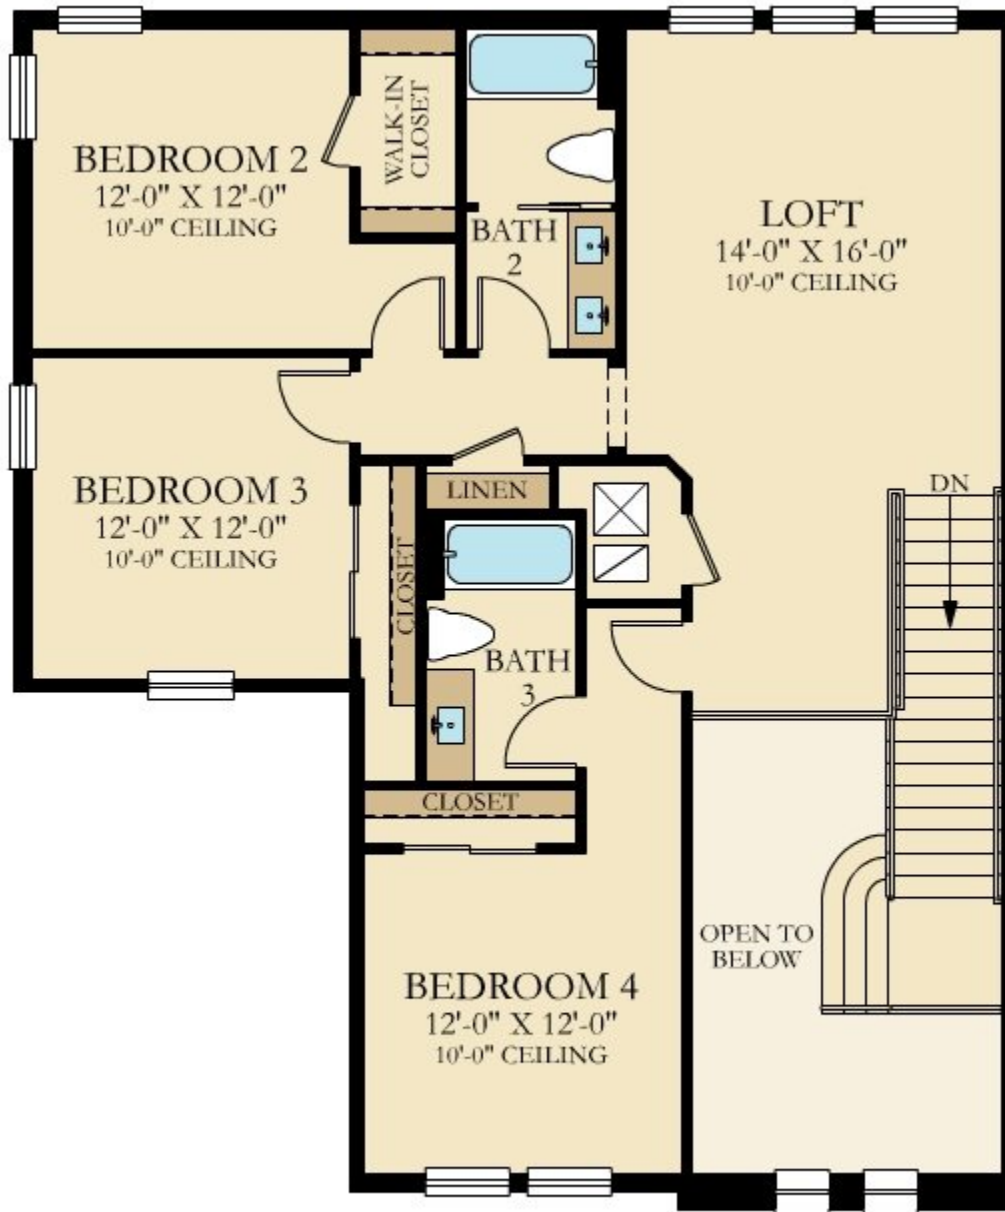

SECOND FLOOR

SECOND FLOOR