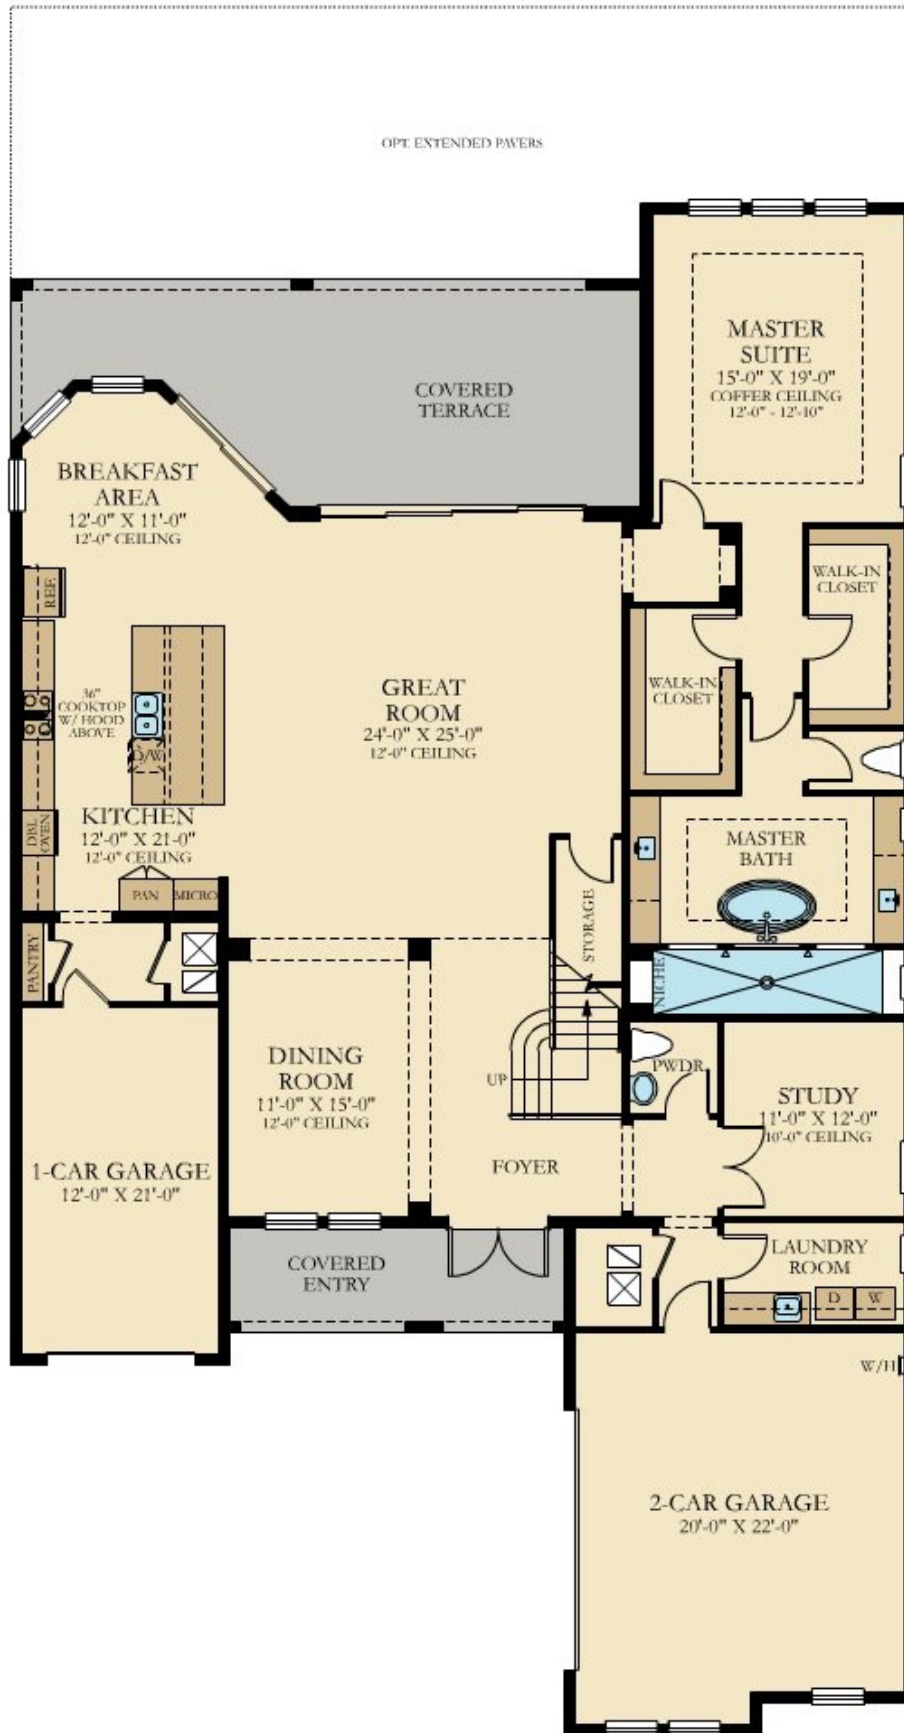

# MAINSAIL

SQUARE FOOTAGE: **3,979**

---

BEDROOMS: **4**

---

BATHROOMS: **3.5**

---

GARAGE: **3**

# FIRST FLOOR

FIRST FLOOR

# SECOND FLOOR

SECOND FLOOR