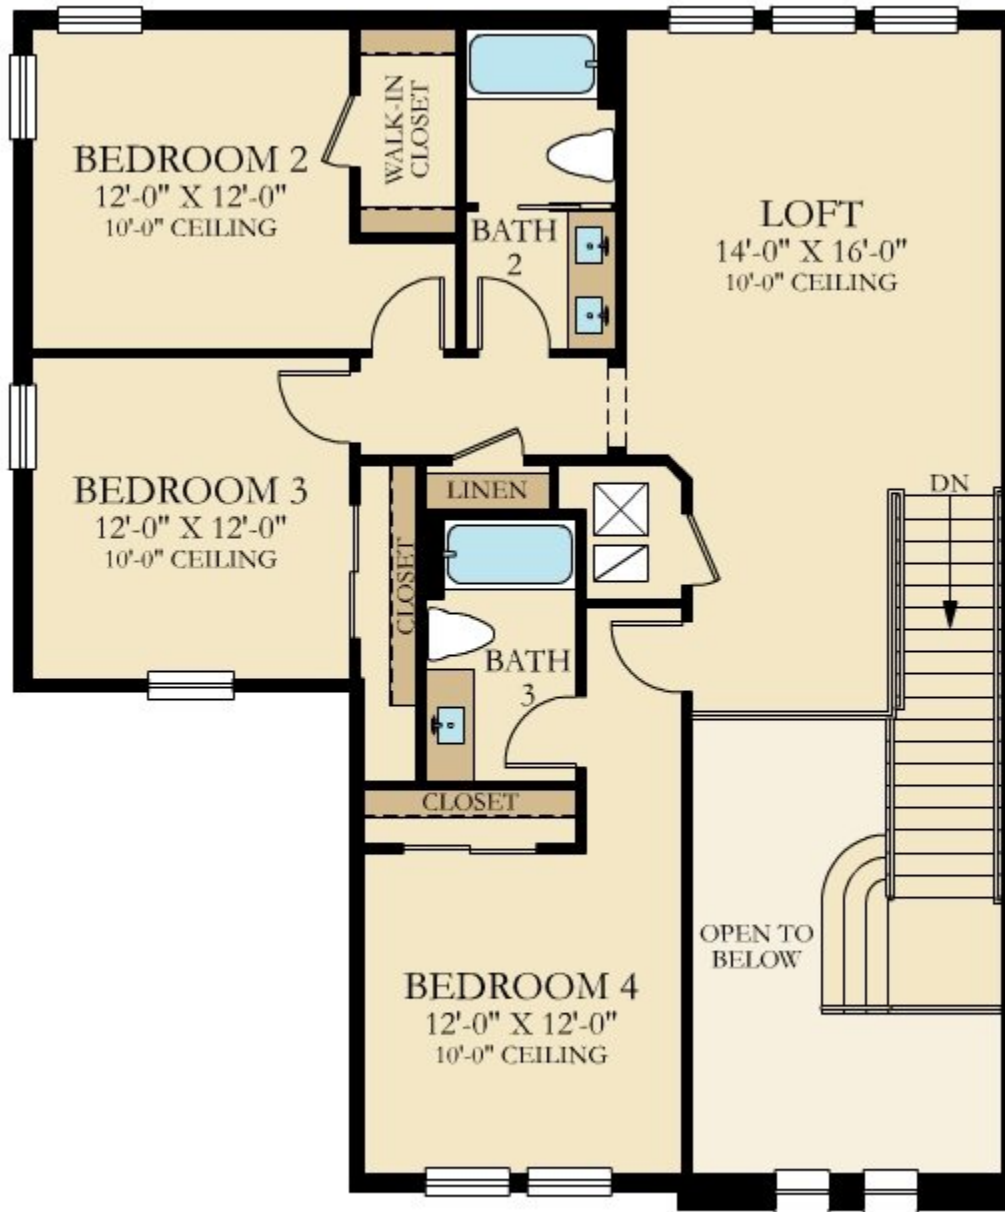

# MAINSAIL

SQUARE FOOTAGE: **3,979**

---

BEDROOMS: **4**

---

BATHROOMS: **3.5**

---

GARAGE: **3**

# FIRST FLOOR

FIRST FLOOR

# SECOND FLOOR

SECOND FLOOR