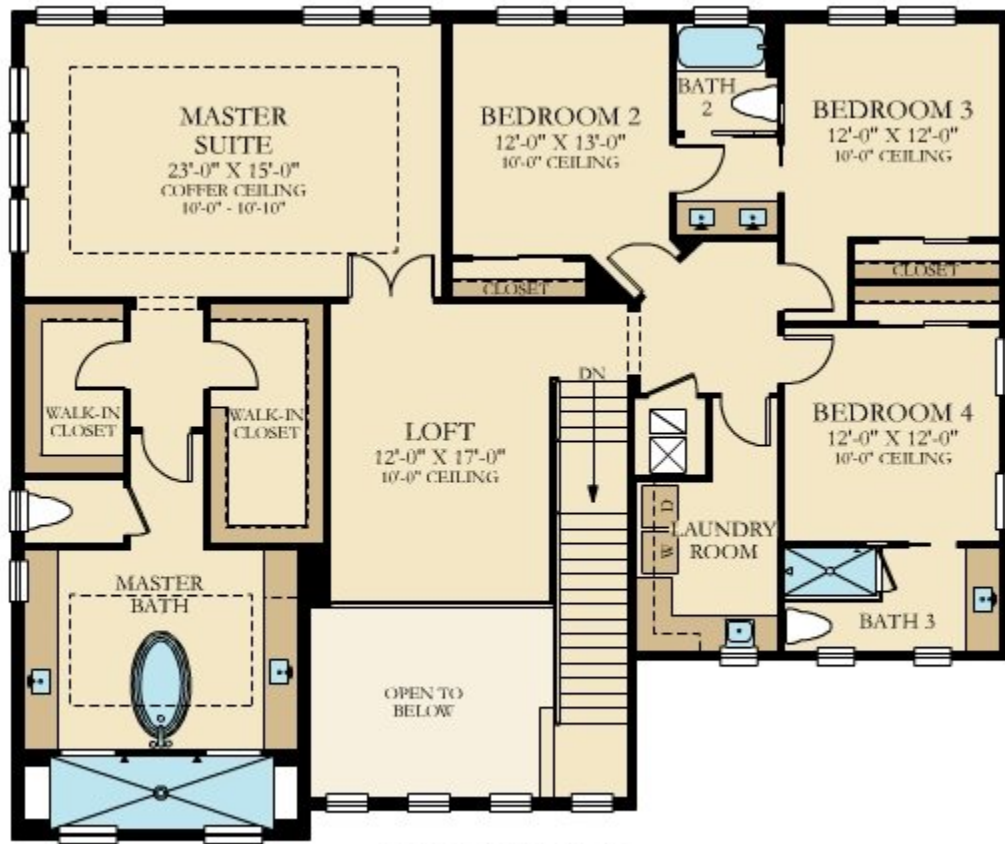

SECOND FLOOR

SECOND FLOOR