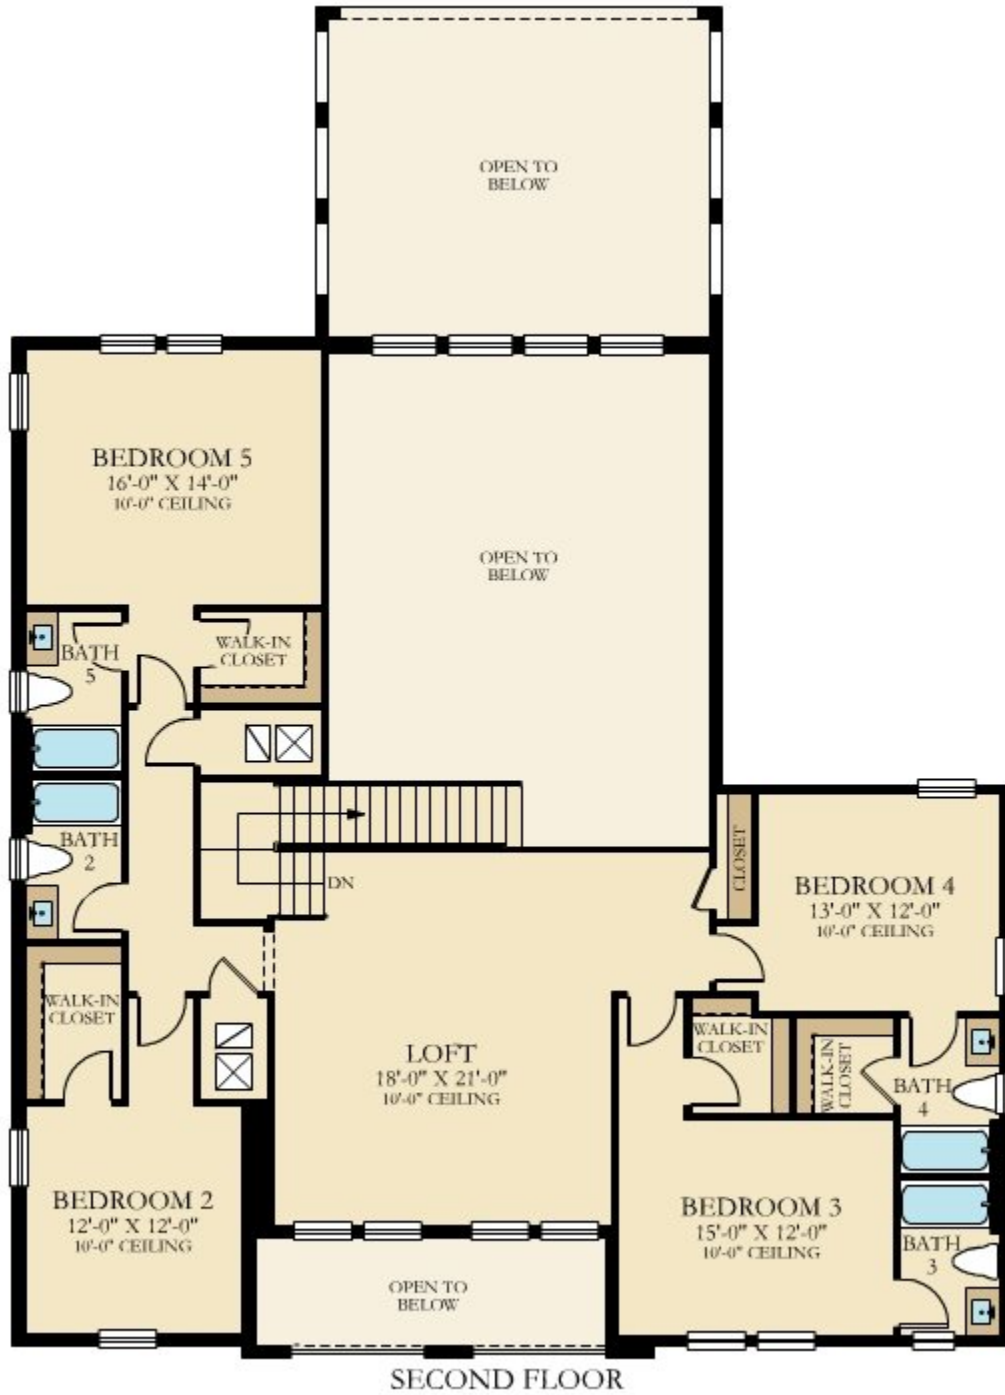

SECOND FLOOR

SECOND FLOOR