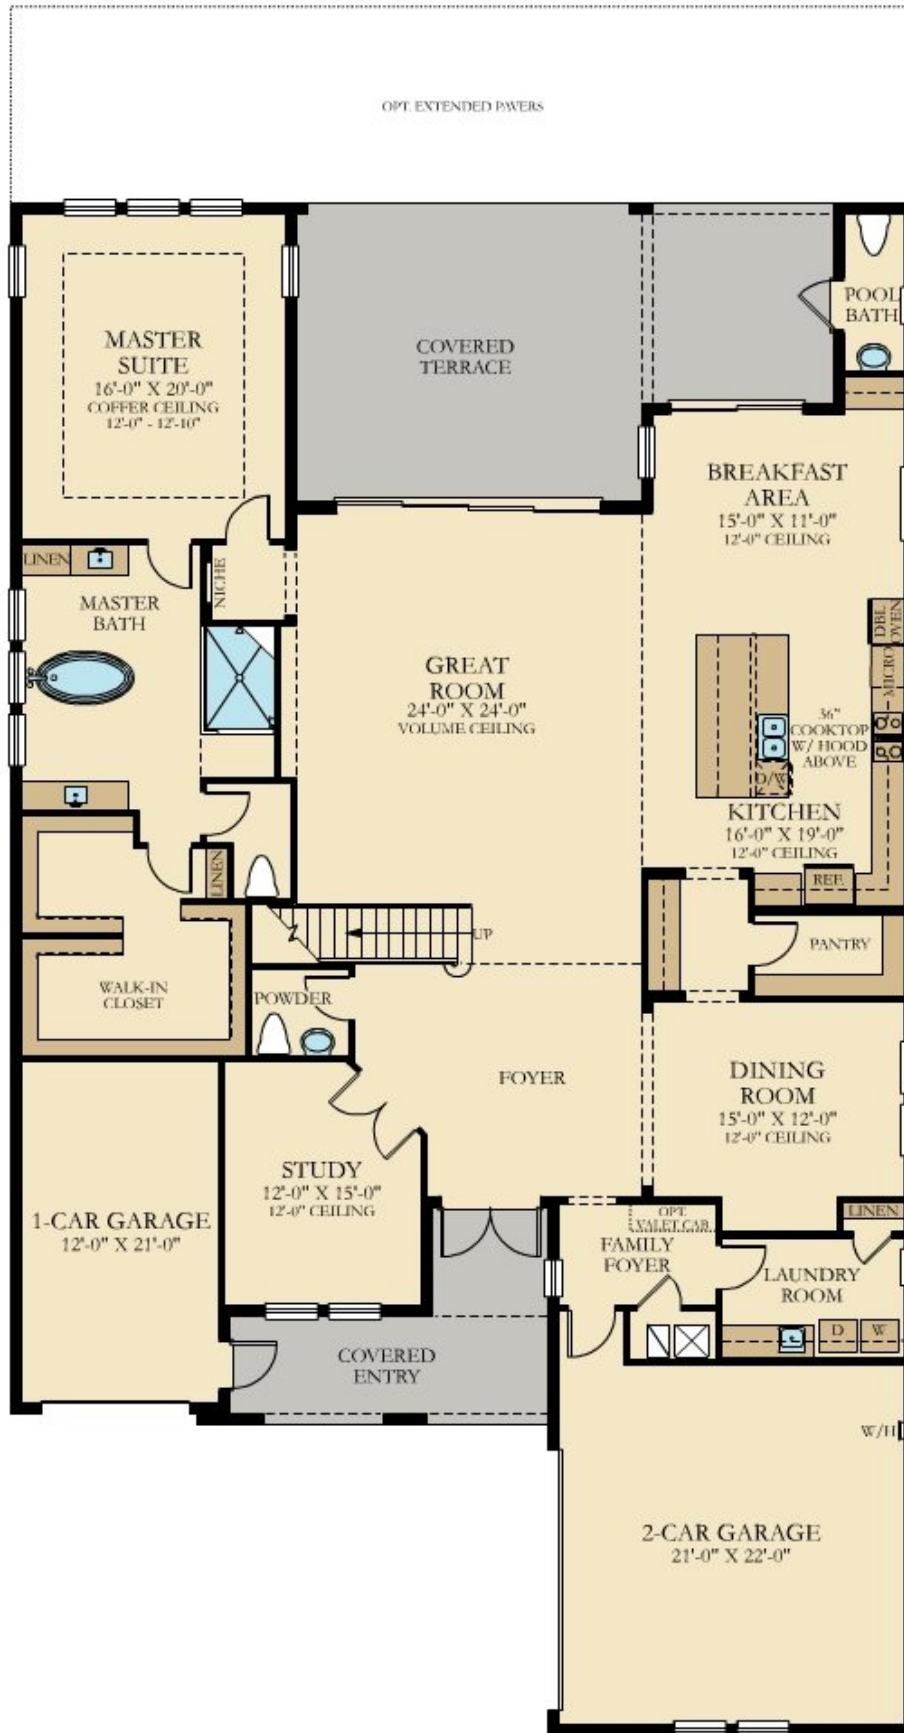

FIRST FLOOR

FIRST FLOOR