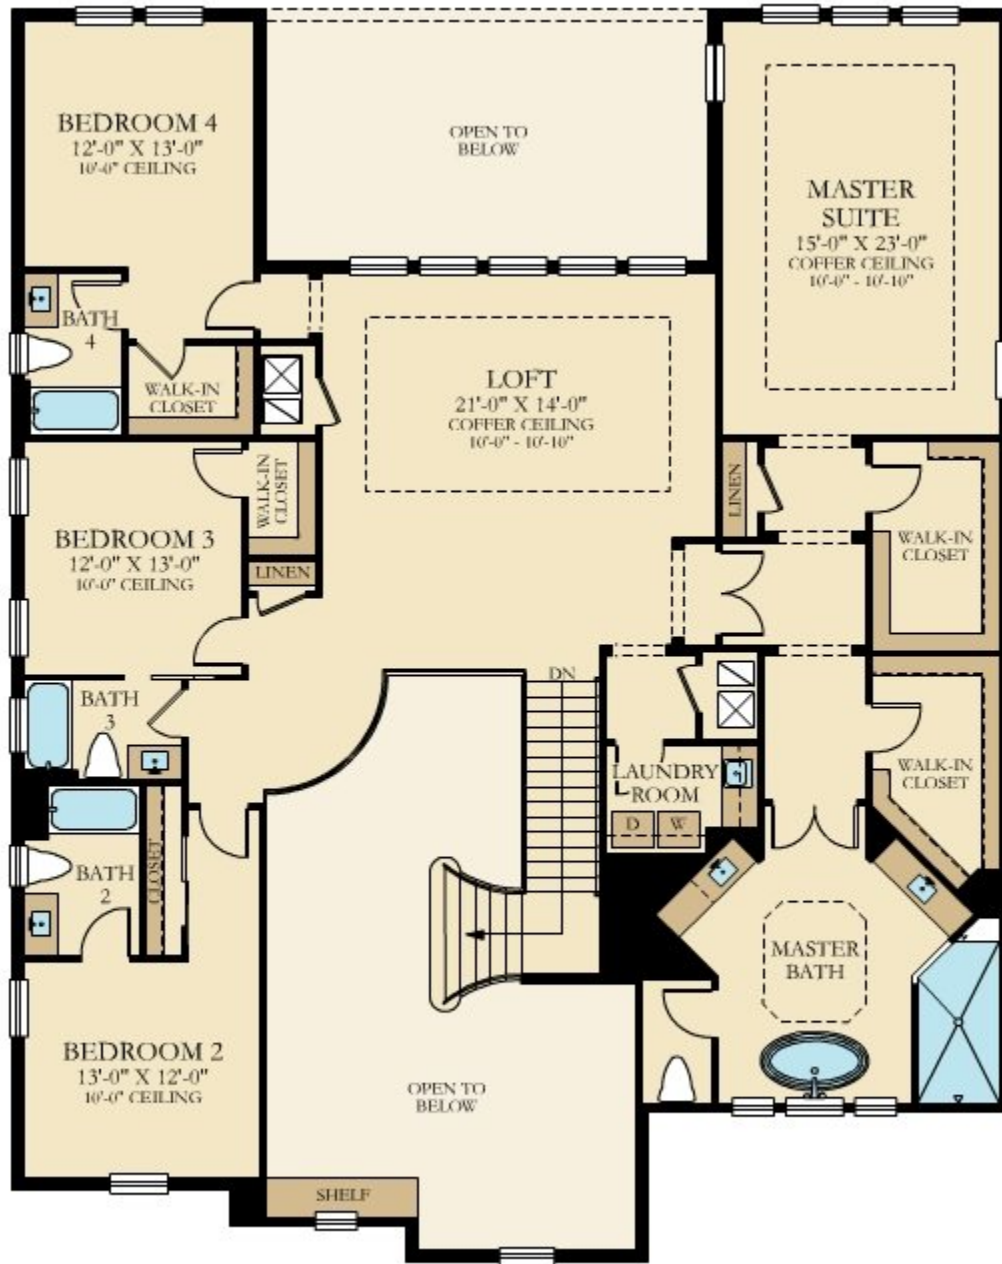

SECOND FLOOR

SECOND FLOOR