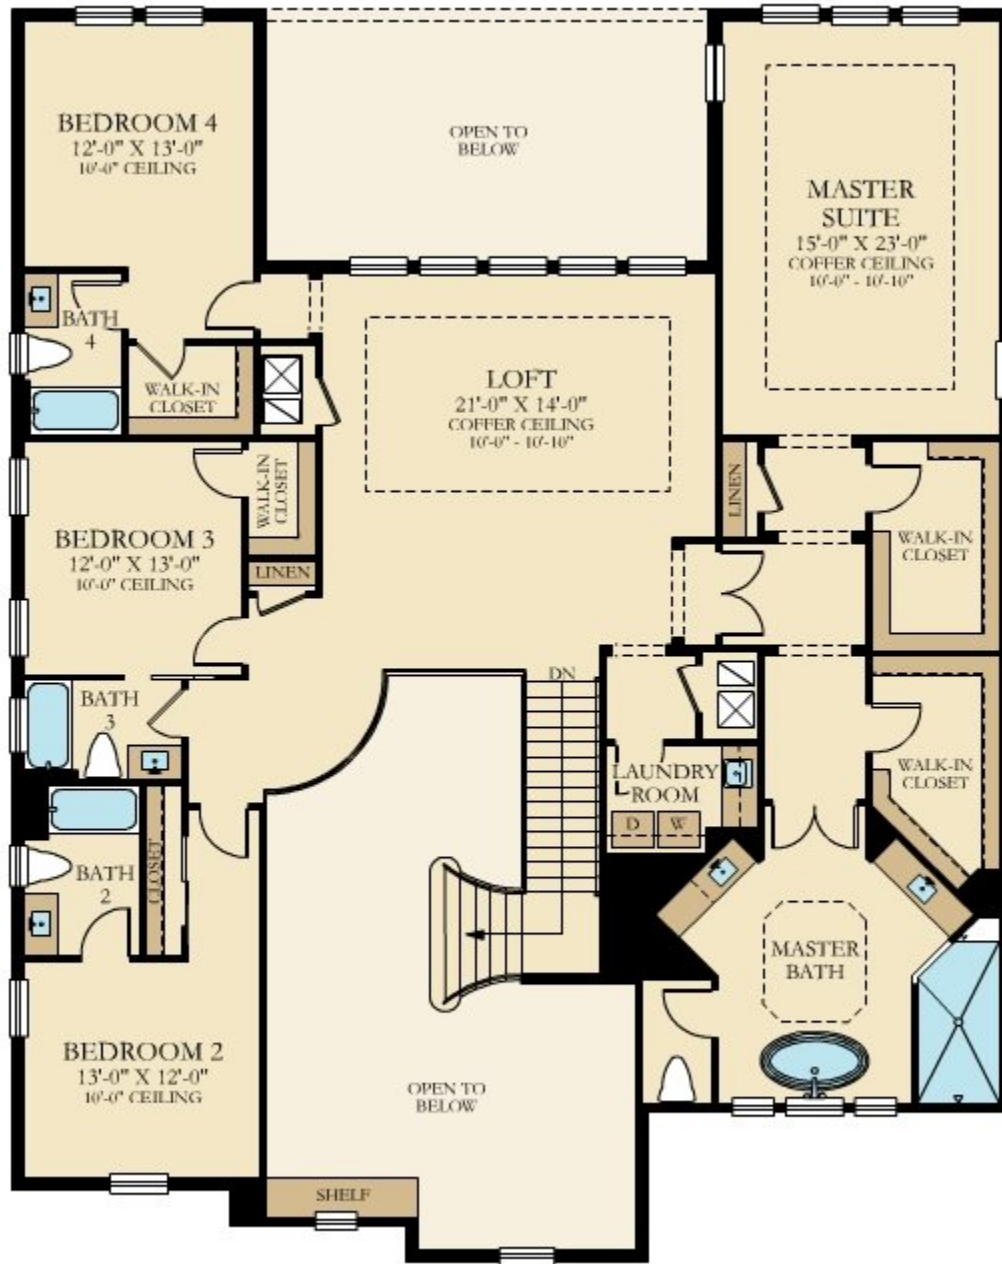

# VOYAGER

SQUARE FOOTAGE: **5,270**

---

BEDROOMS: **5**

---

BATHROOMS: **5**

---

GARAGE: **3**

# FIRST FLOOR

FIRST FLOOR

# SECOND FLOOR

SECOND FLOOR