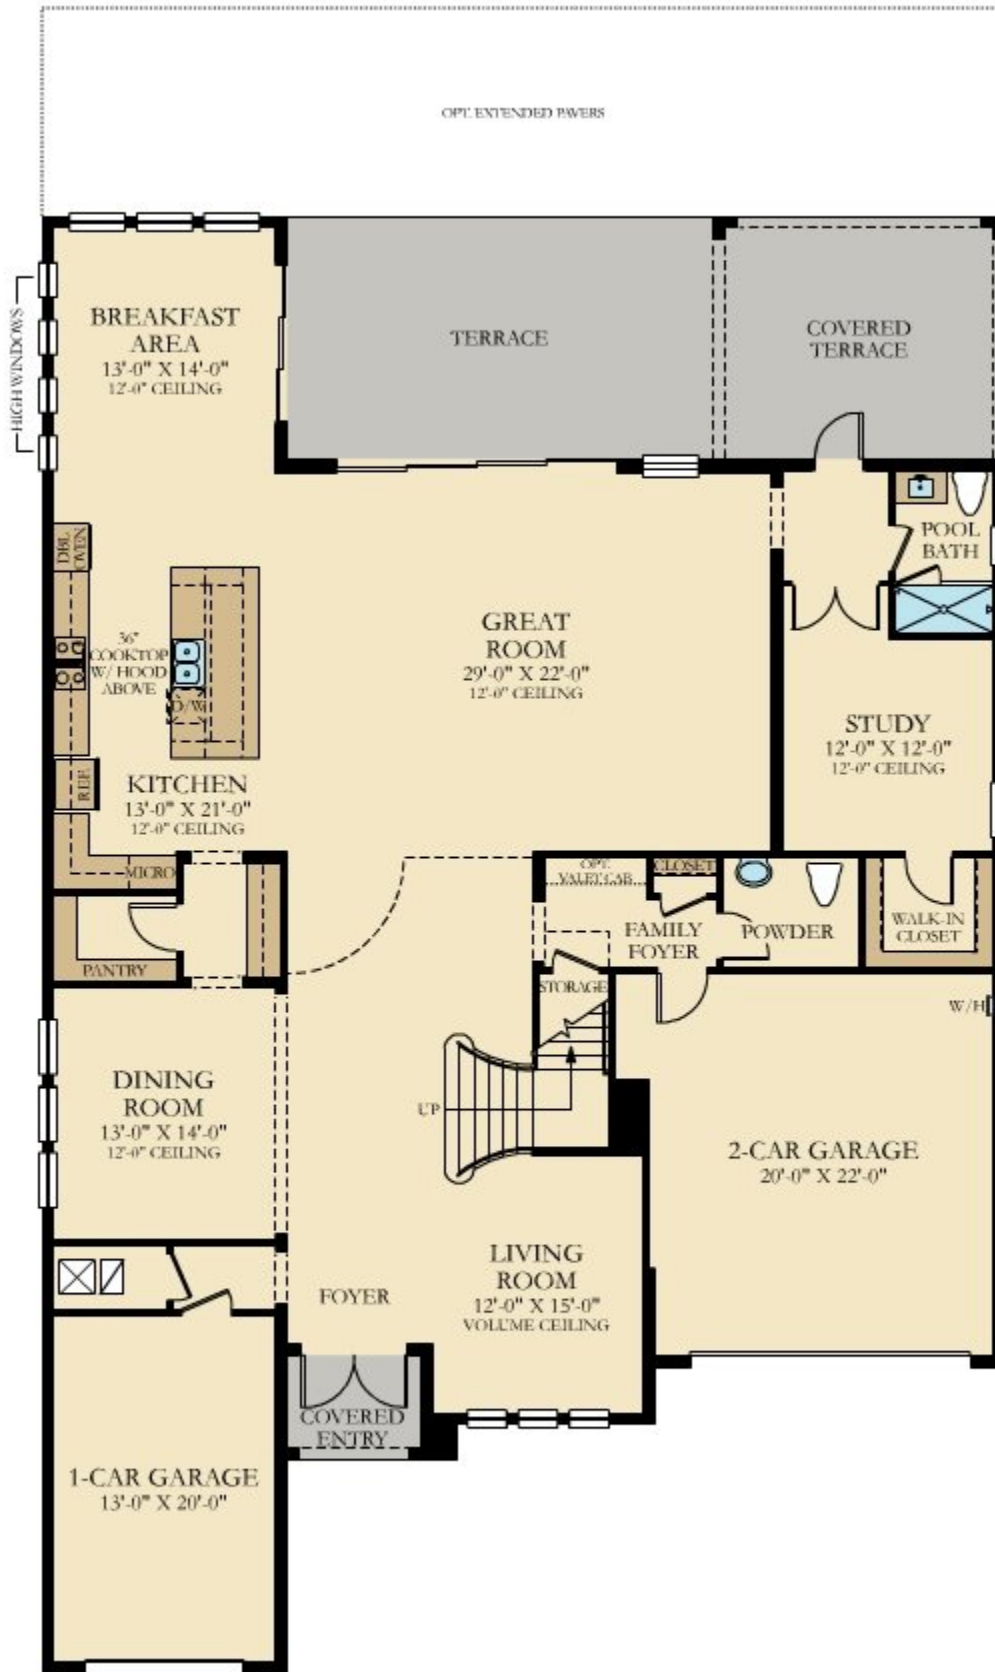

# VOYAGER

SQUARE FOOTAGE: **5,270**

---

BEDROOMS: **5**

---

BATHROOMS: **5**

---

GARAGE: **3**

# FIRST FLOOR

FIRST FLOOR

# SECOND FLOOR

SECOND FLOOR