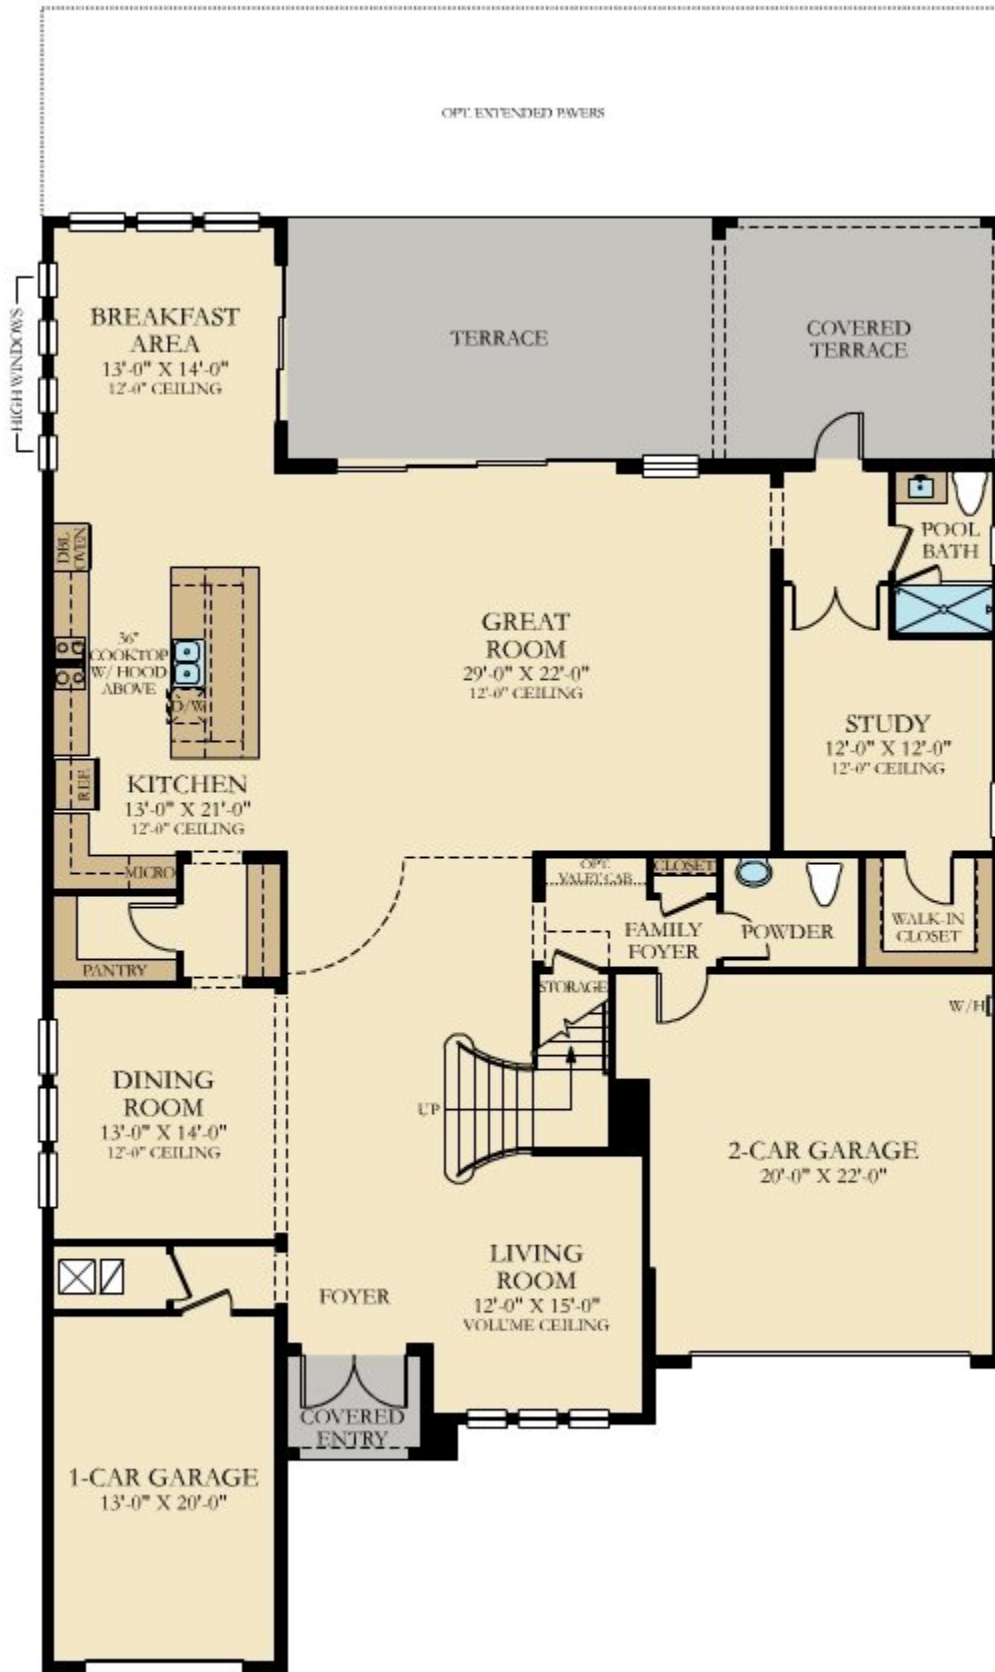

FIRST FLOOR

FIRST FLOOR