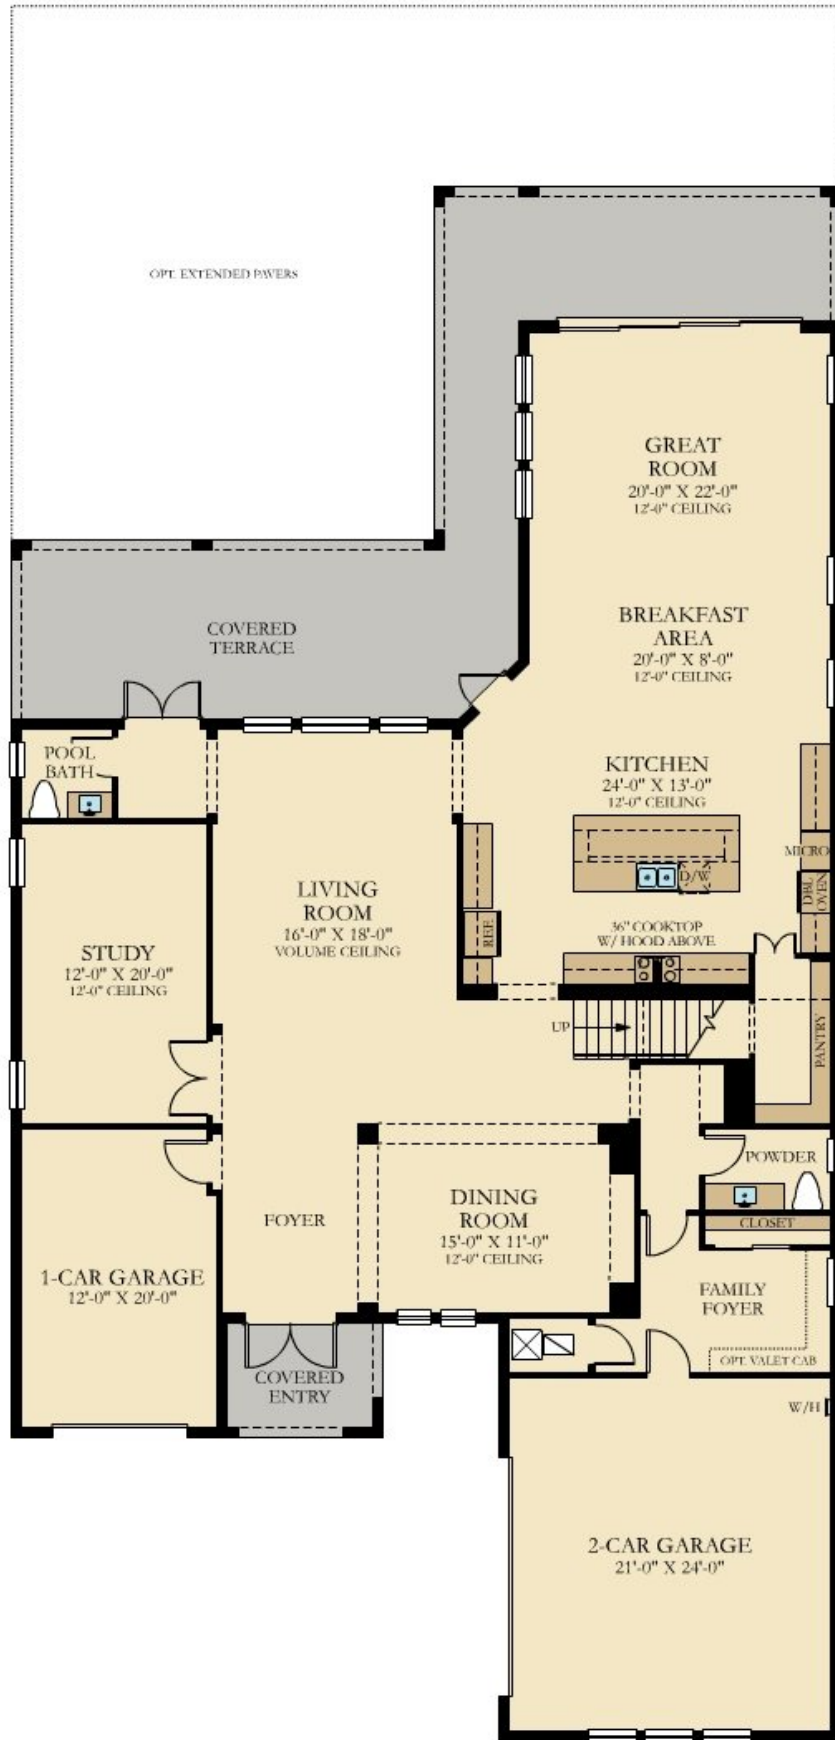

FIRST FLOOR

FIRST FLOOR