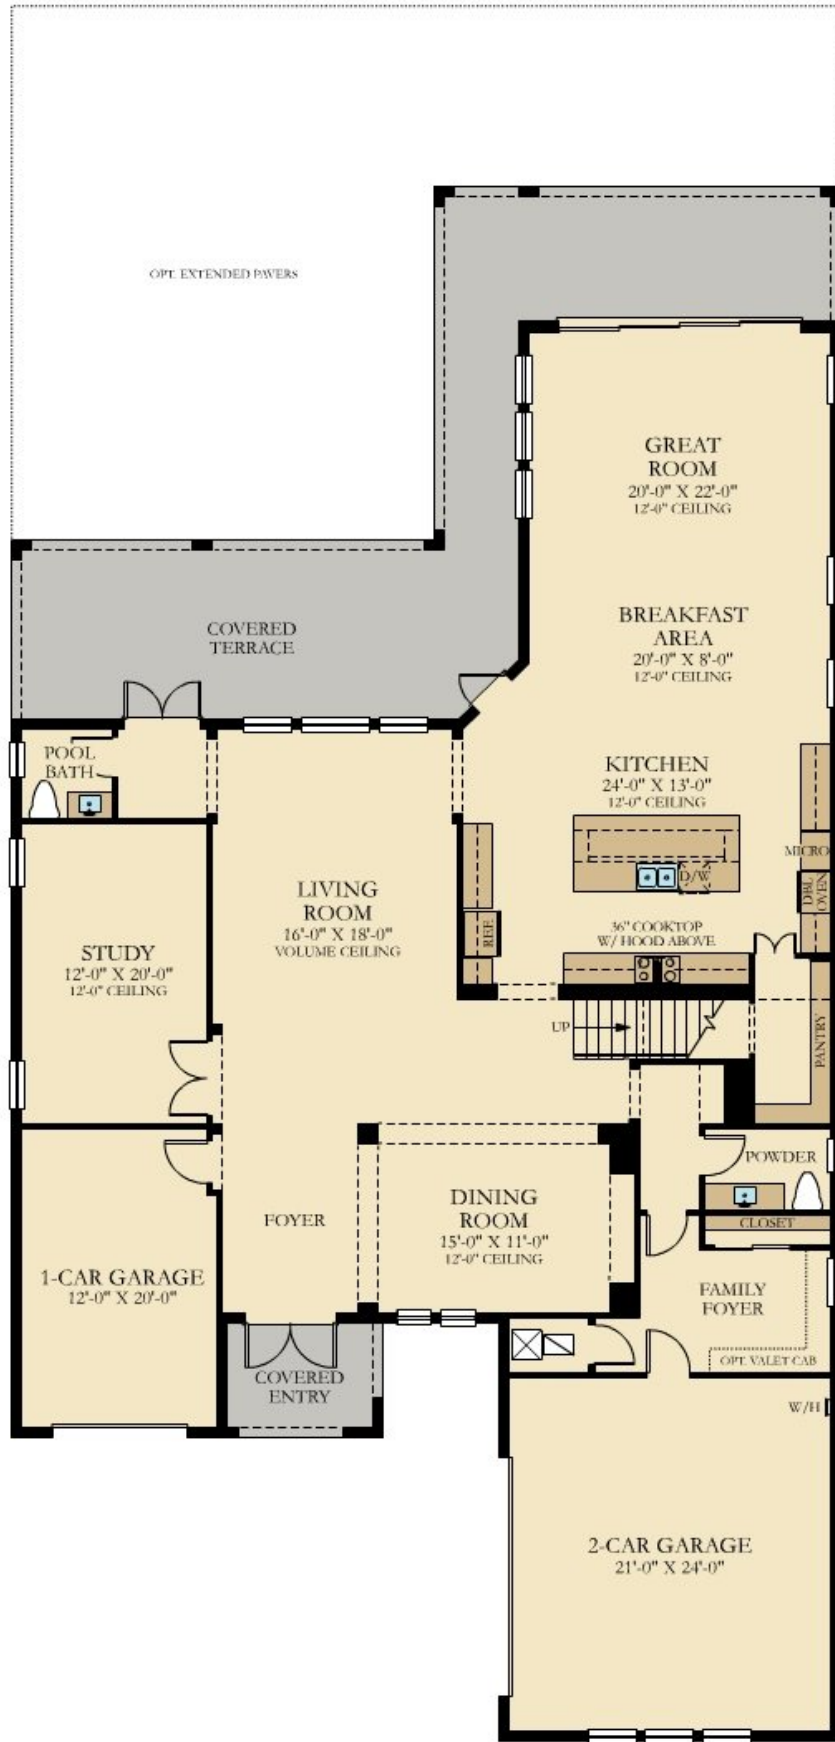

FIRST FLOOR

FIRST FLOOR