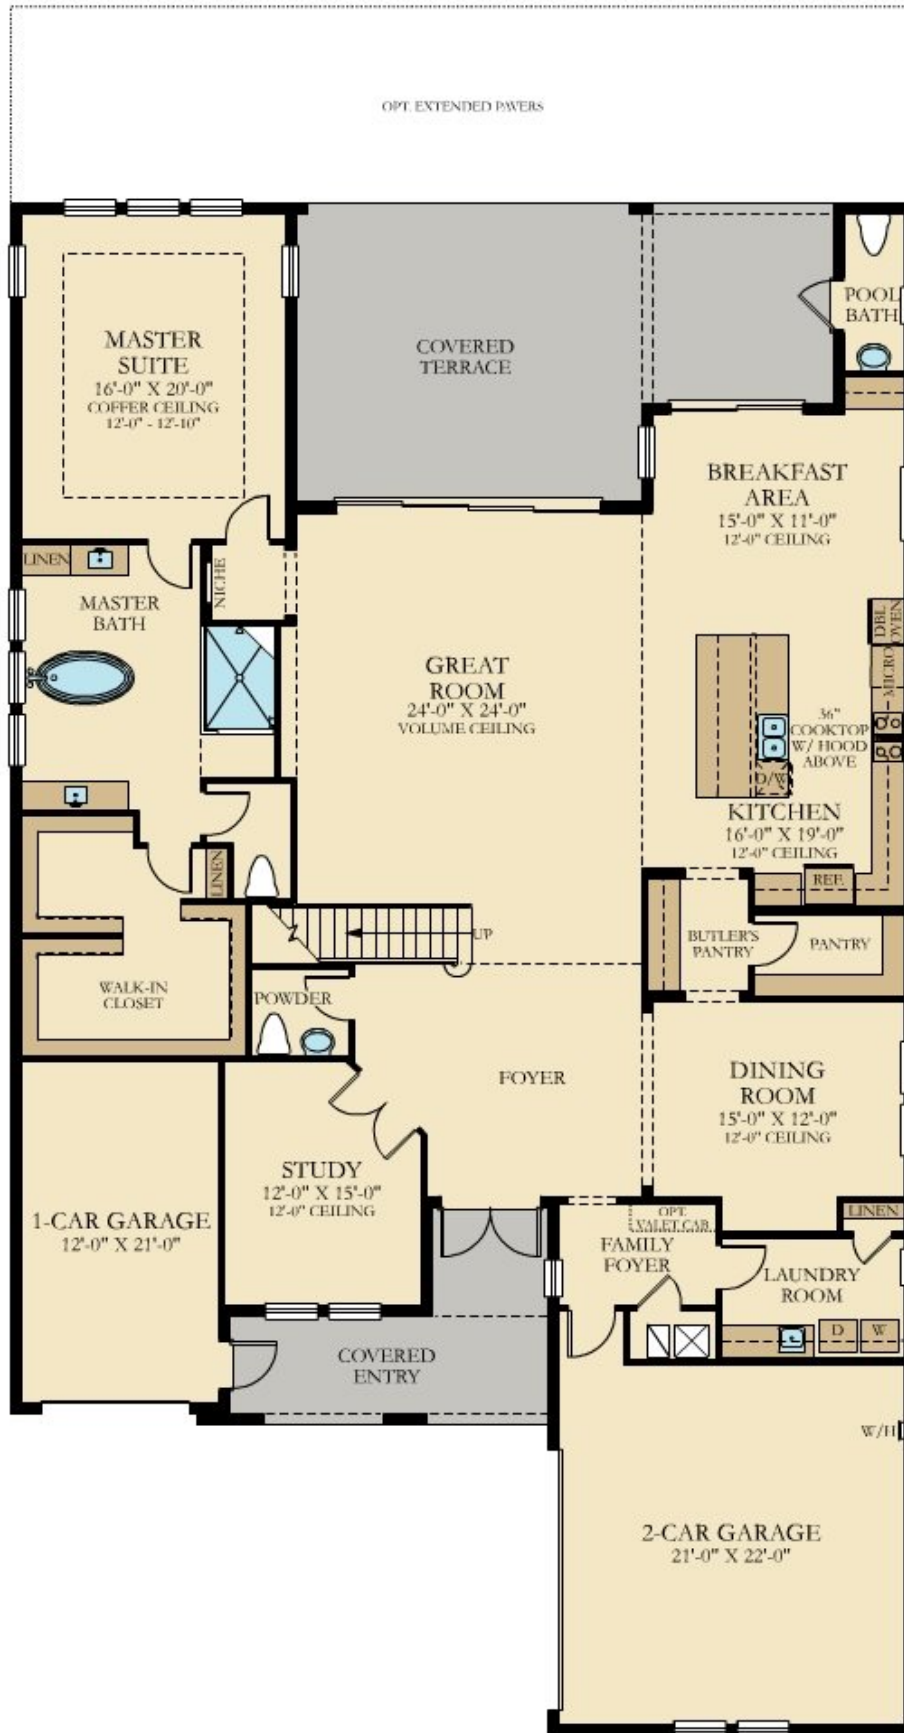

FIRST FLOOR

FIRST FLOOR