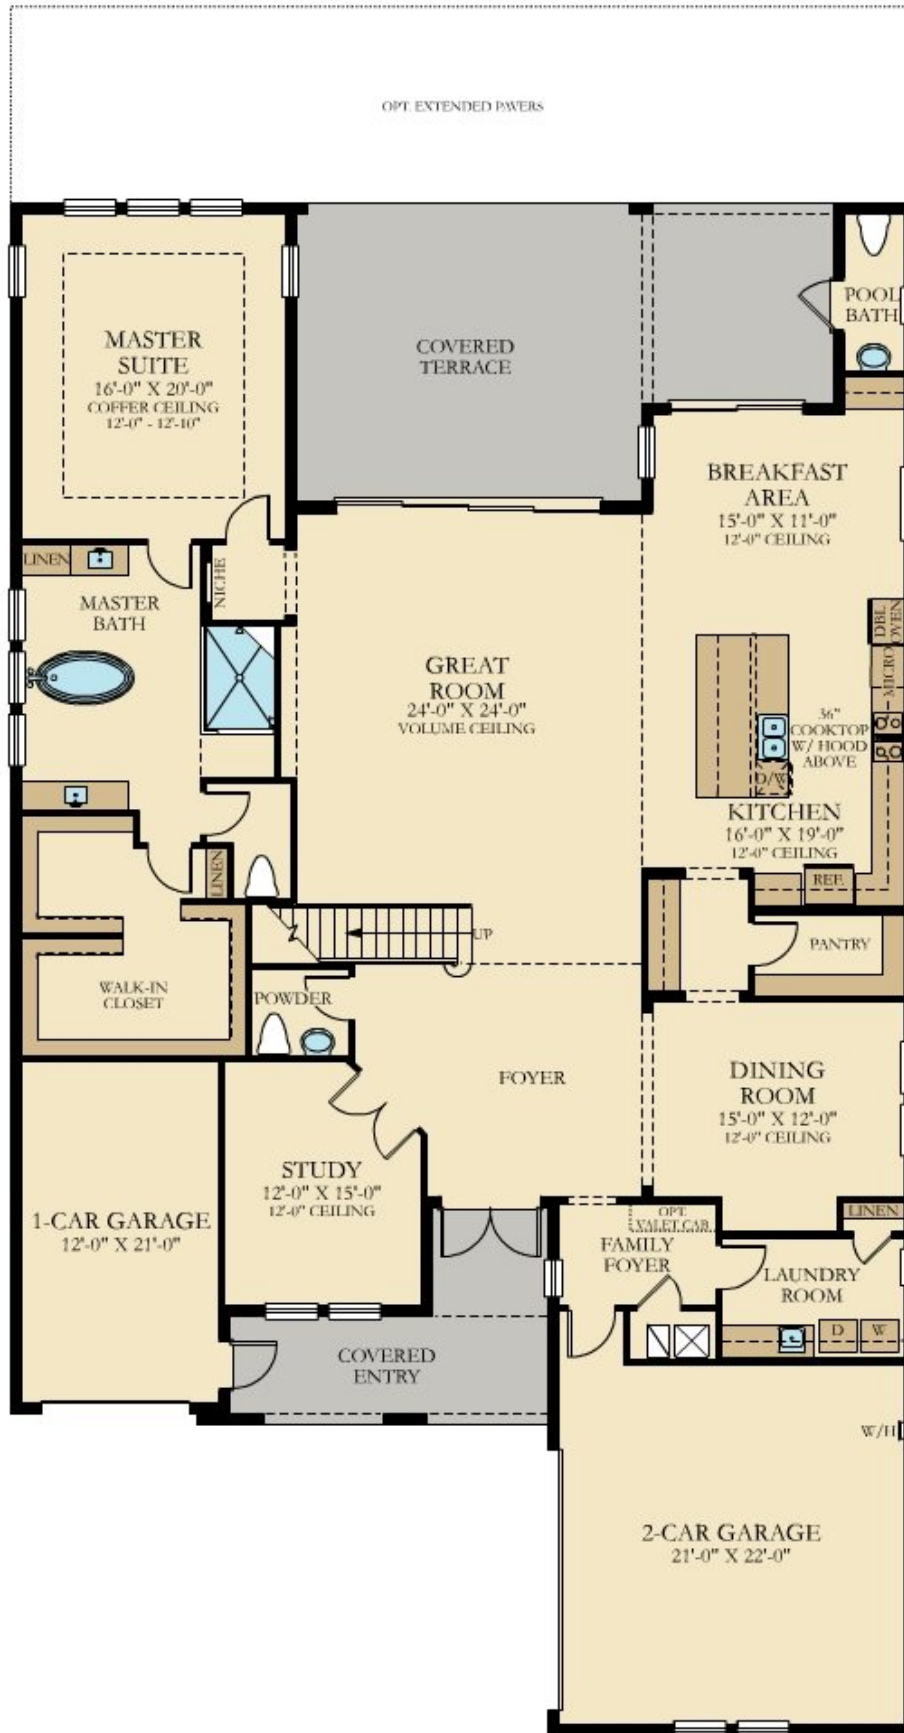

# REGATTA

SQUARE FOOTAGE: **4,938**

---

BEDROOMS: **5**

---

BATHROOMS: **5.5**

---

GARAGE: **3**

# FIRST FLOOR

FIRST FLOOR

# SECOND FLOOR