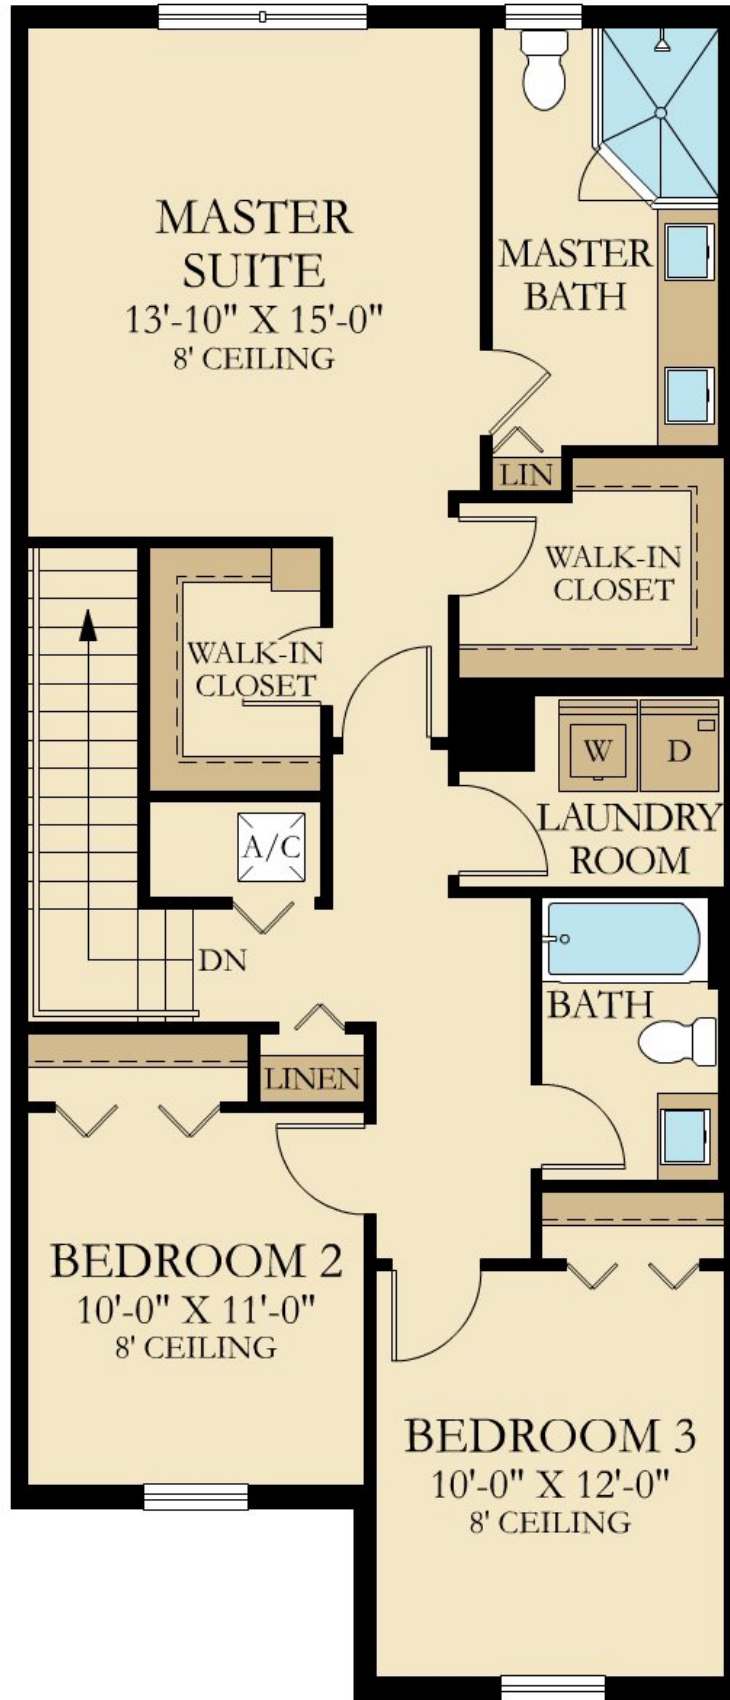

SECOND FLOOR

SECOND FLOOR