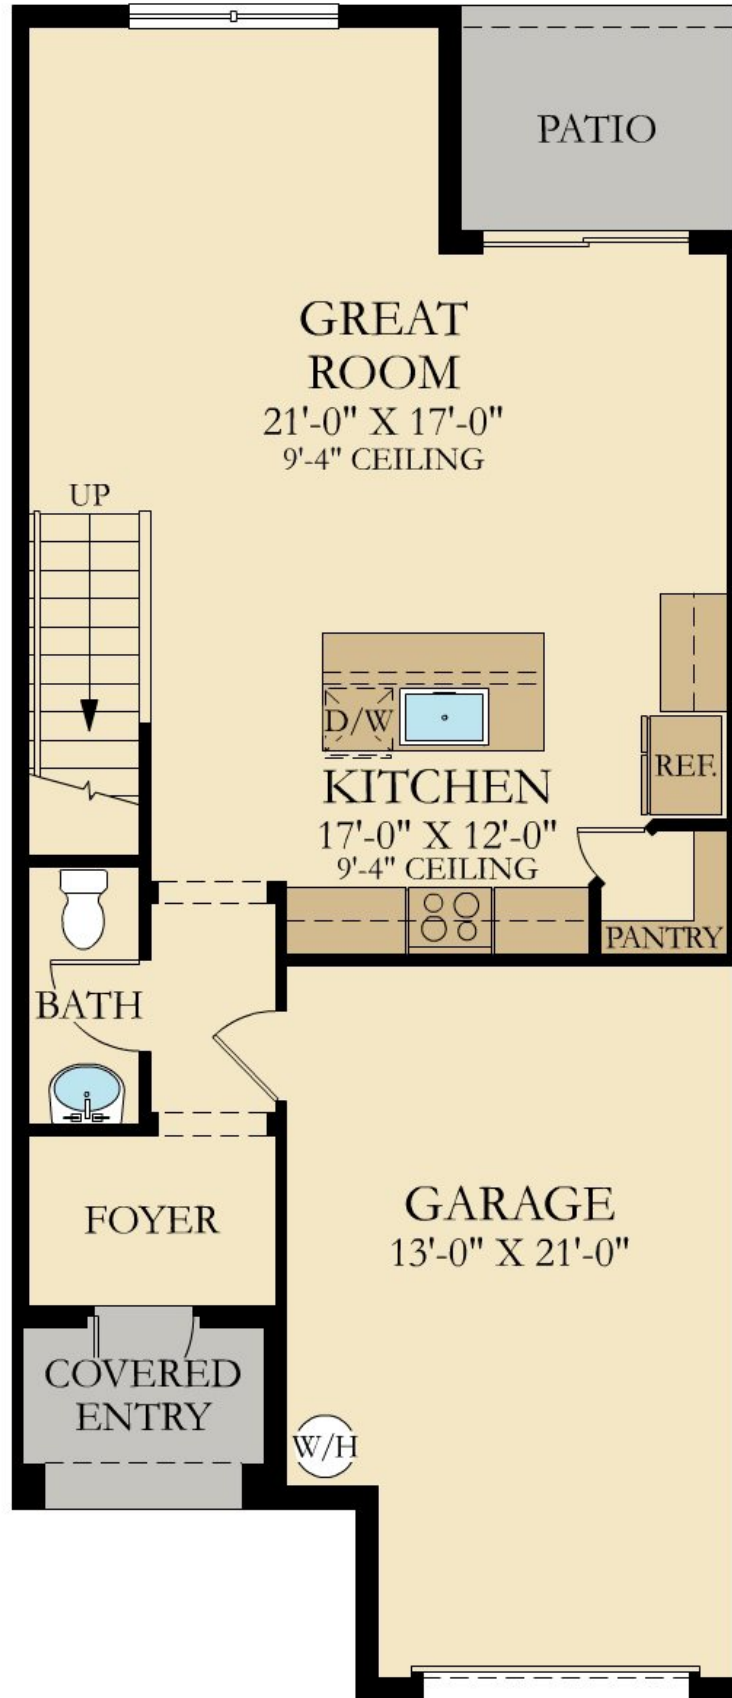

FIRST FLOOR

FIRST FLOOR