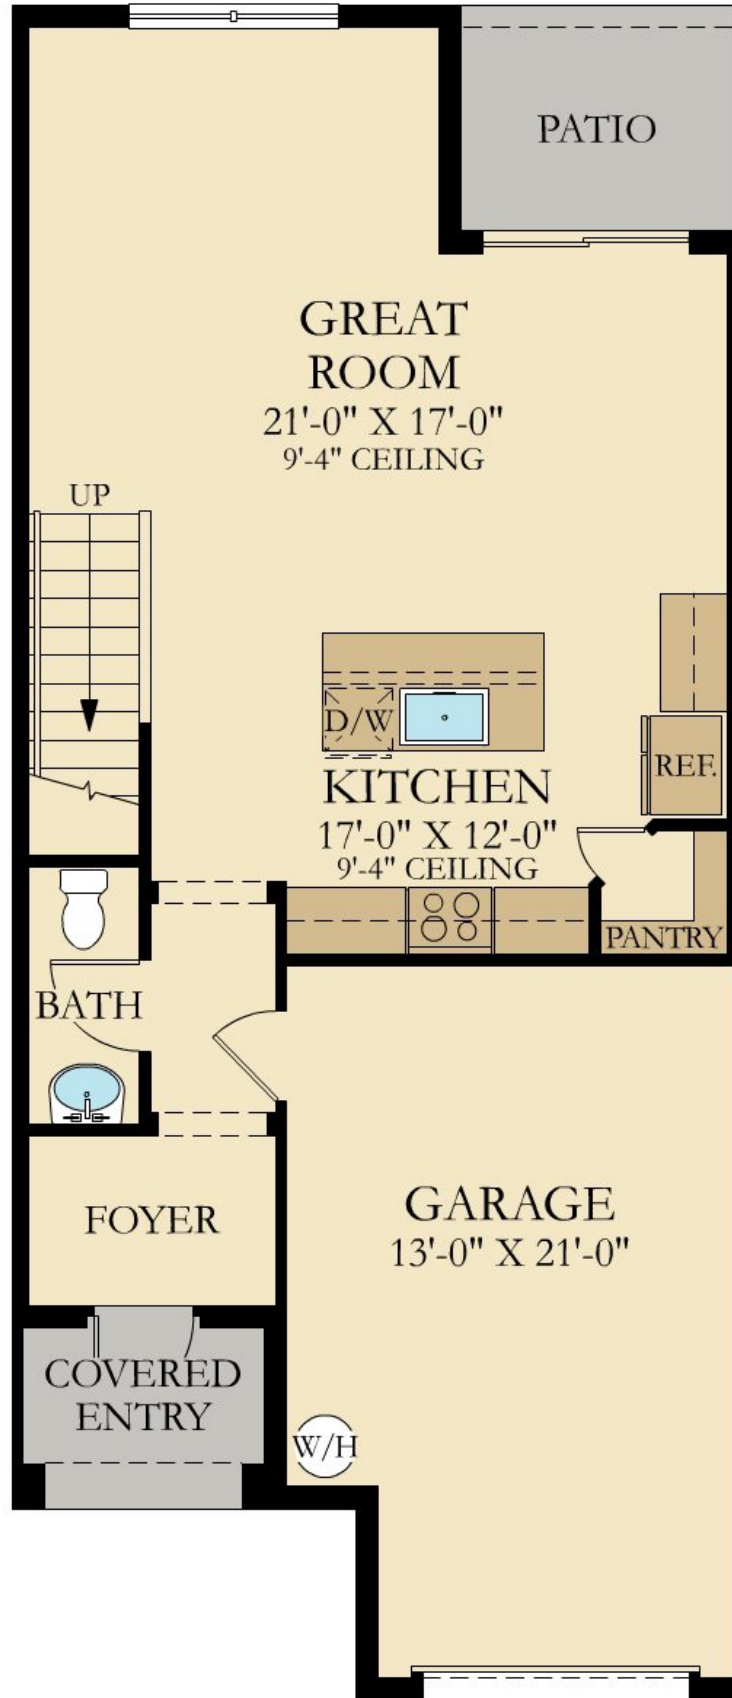

FIRST FLOOR

FIRST FLOOR