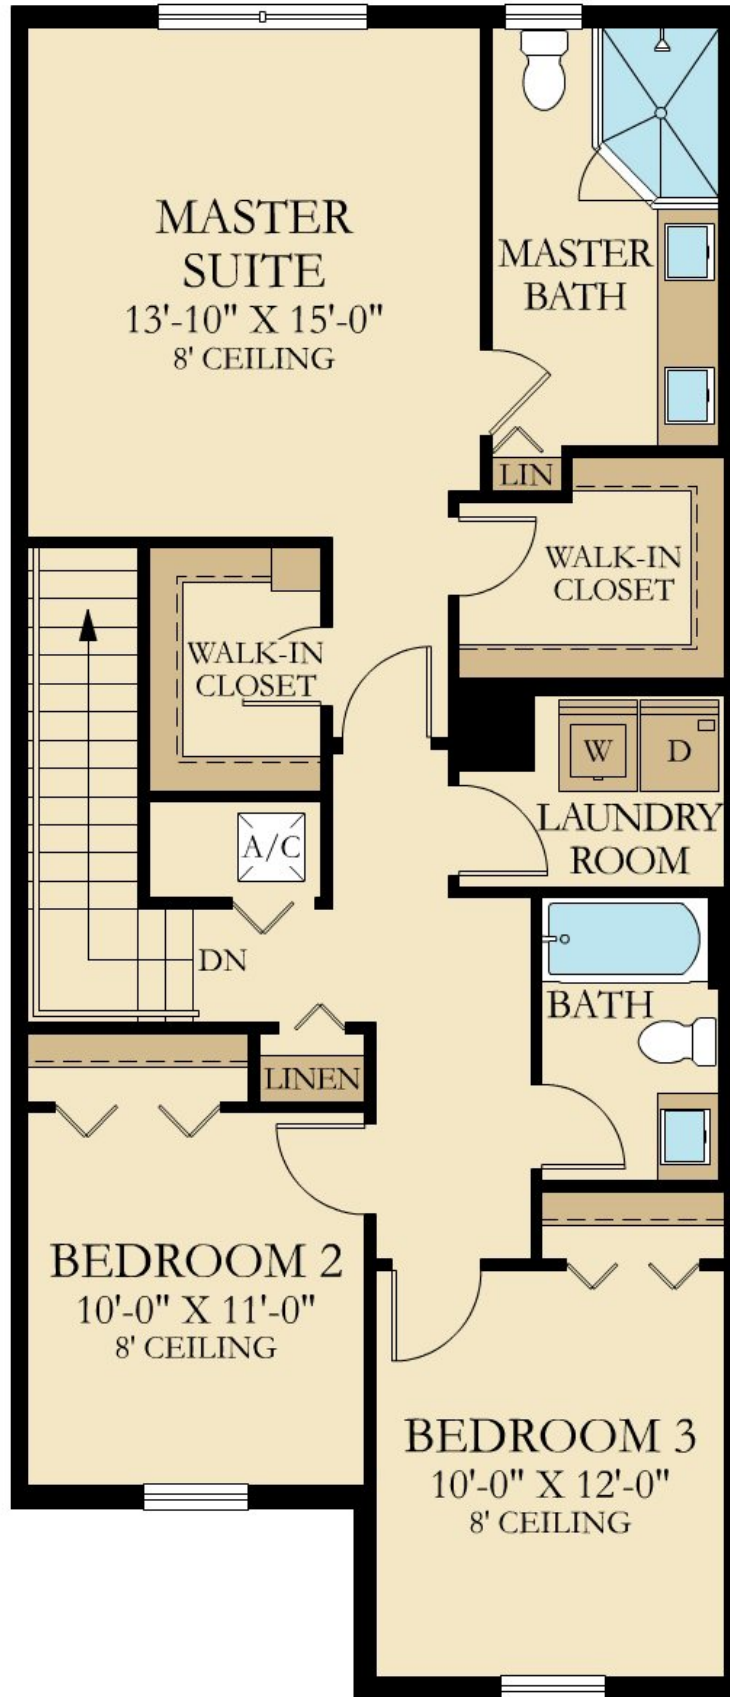

SECOND FLOOR

SECOND FLOOR