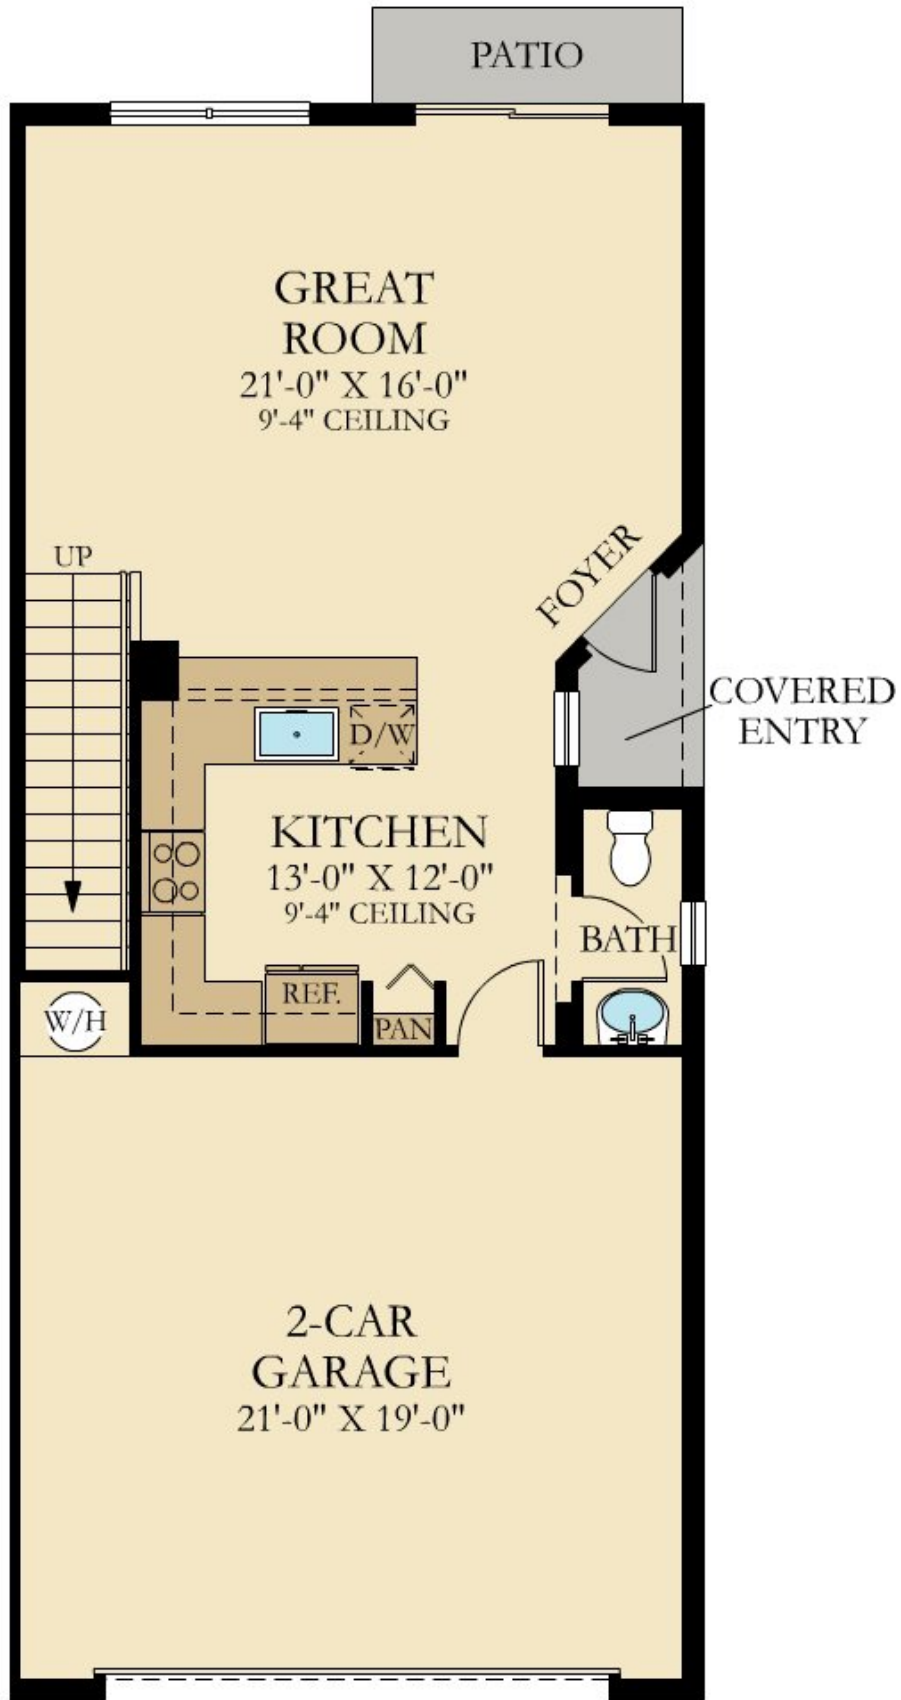

FIRST FLOOR

FIRST FLOOR