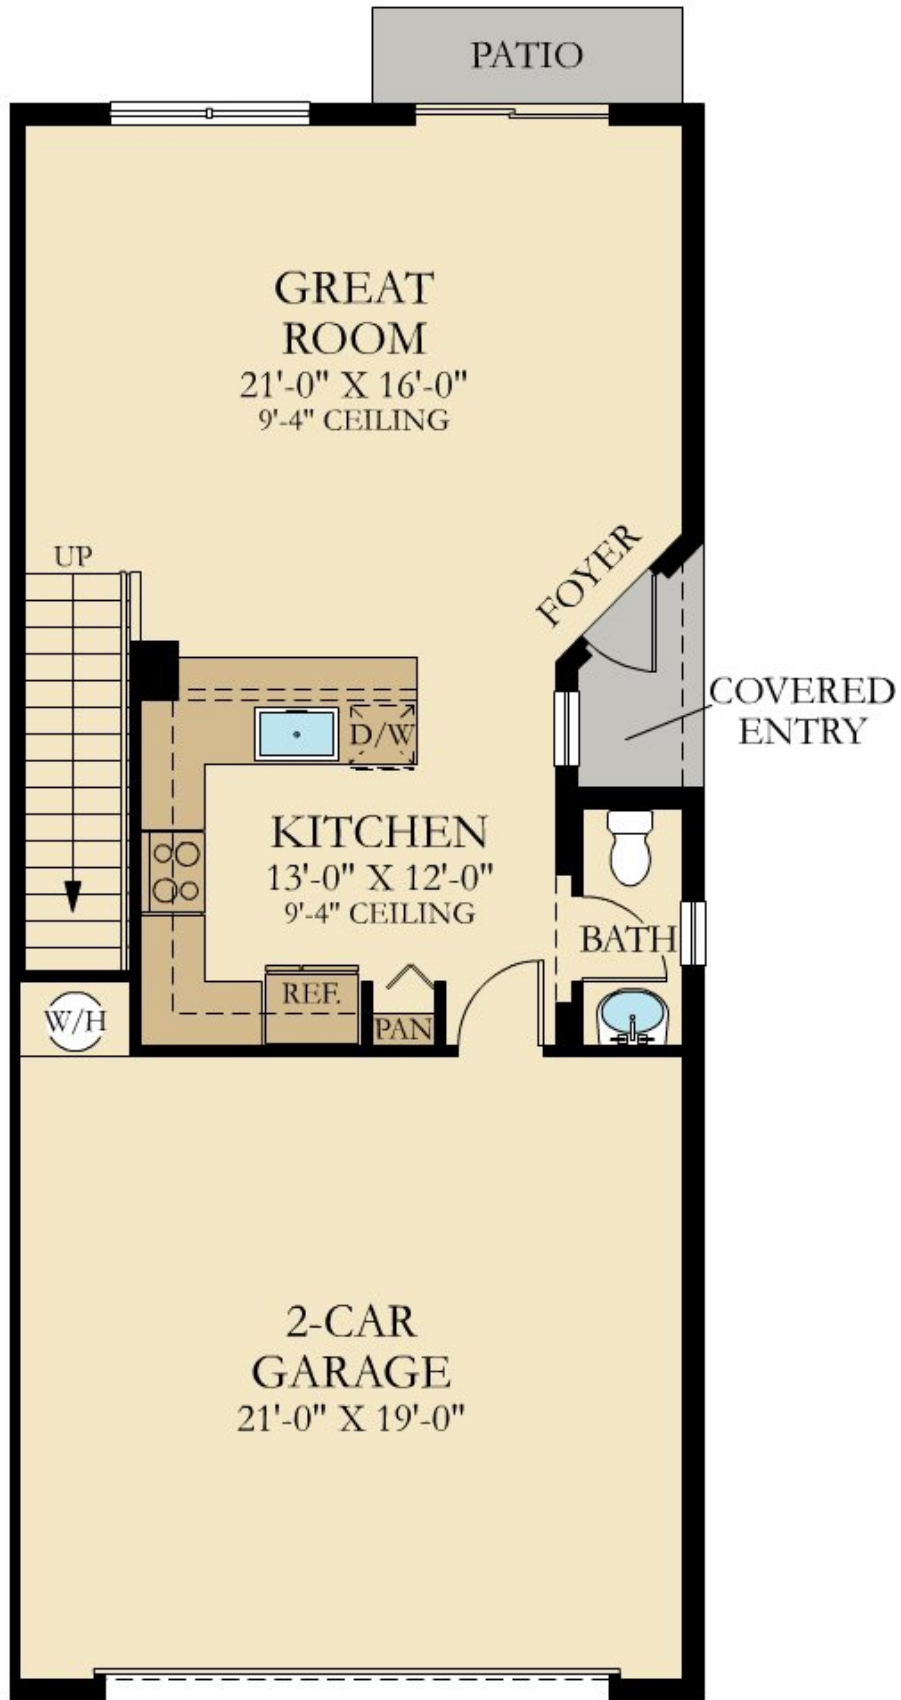

FIRST FLOOR

FIRST FLOOR