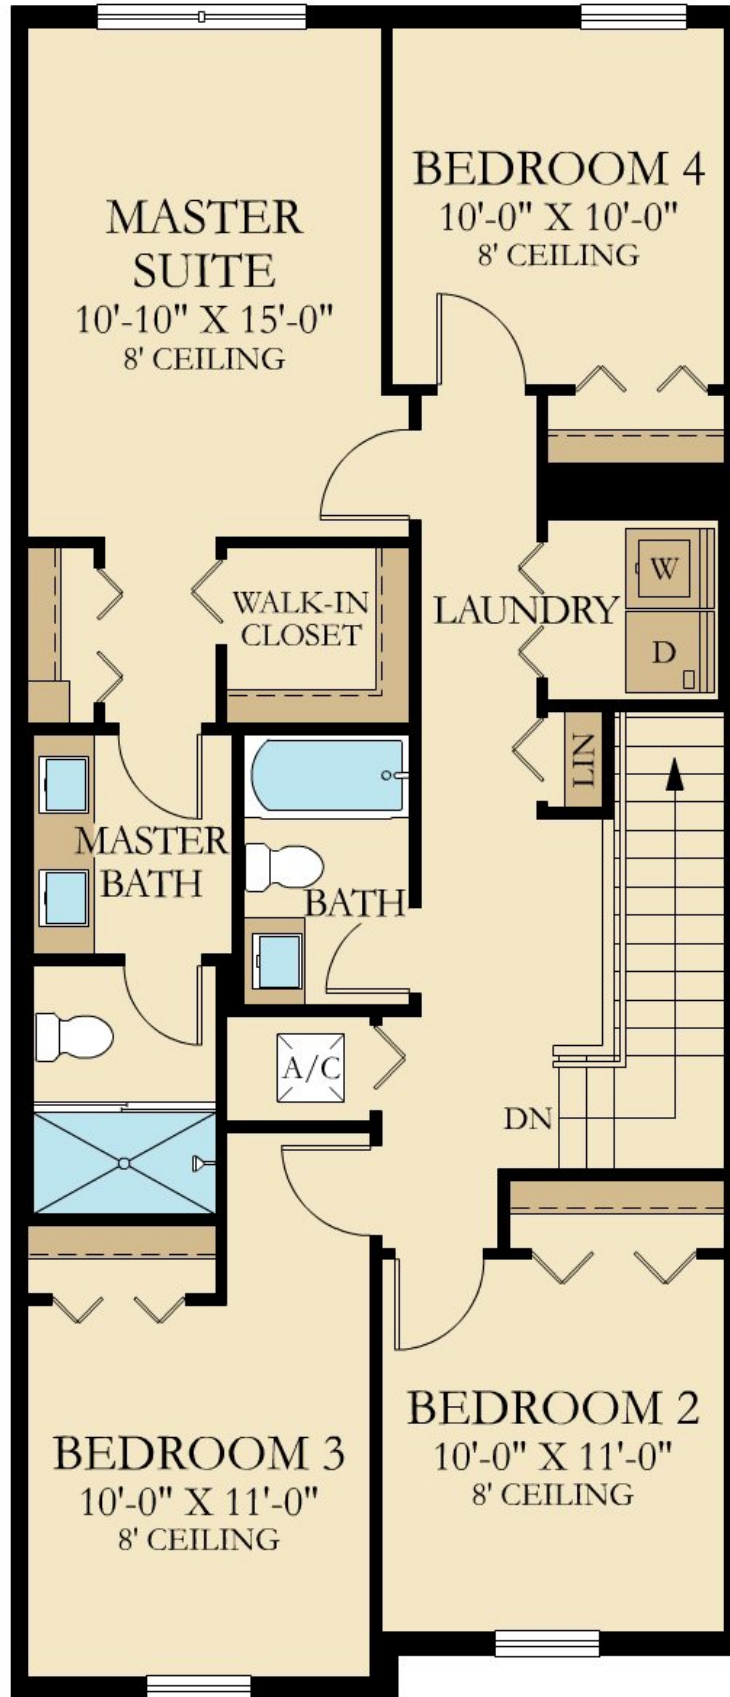

SECOND FLOOR

SECOND FLOOR