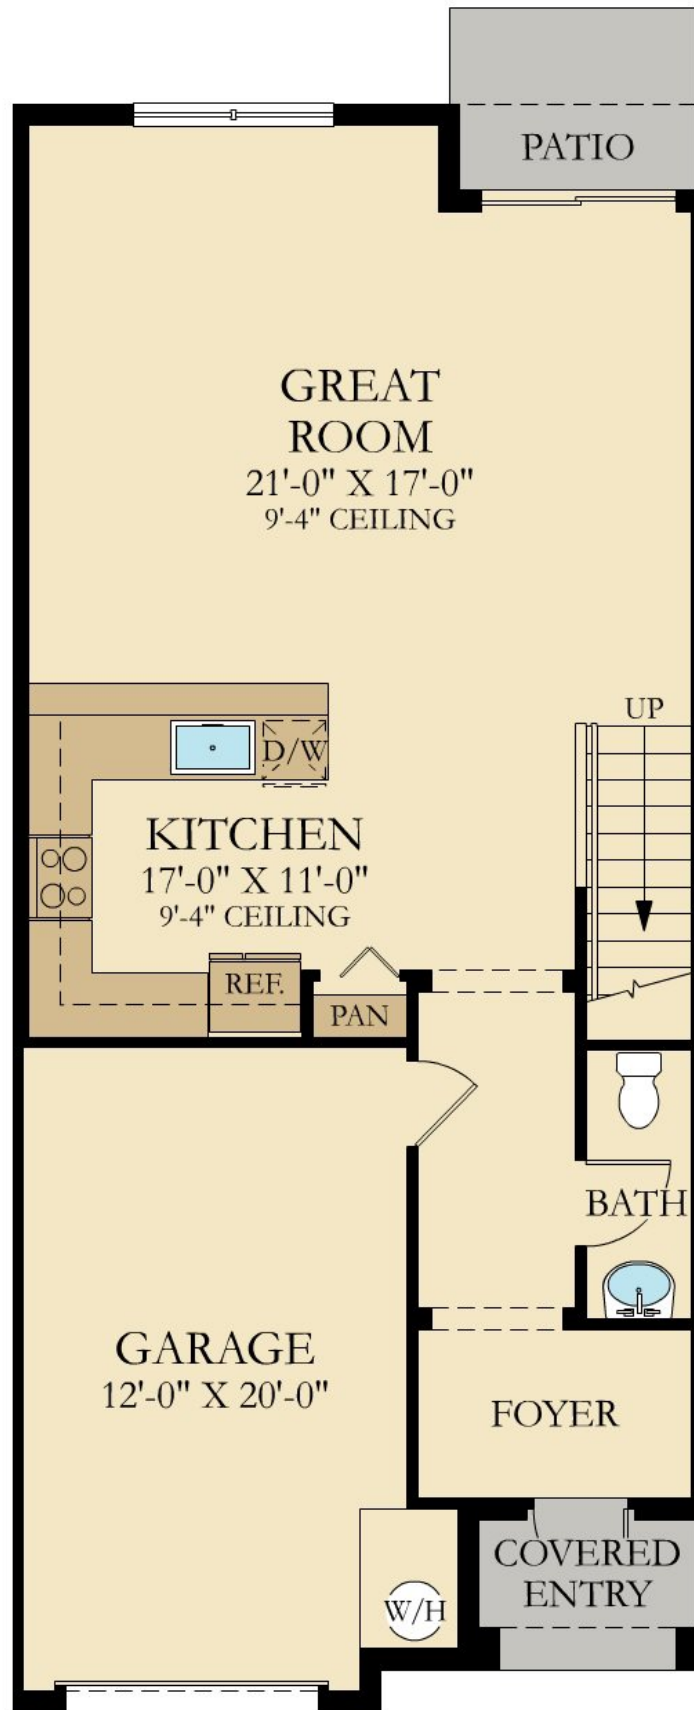

FIRST FLOOR

FIRST FLOOR