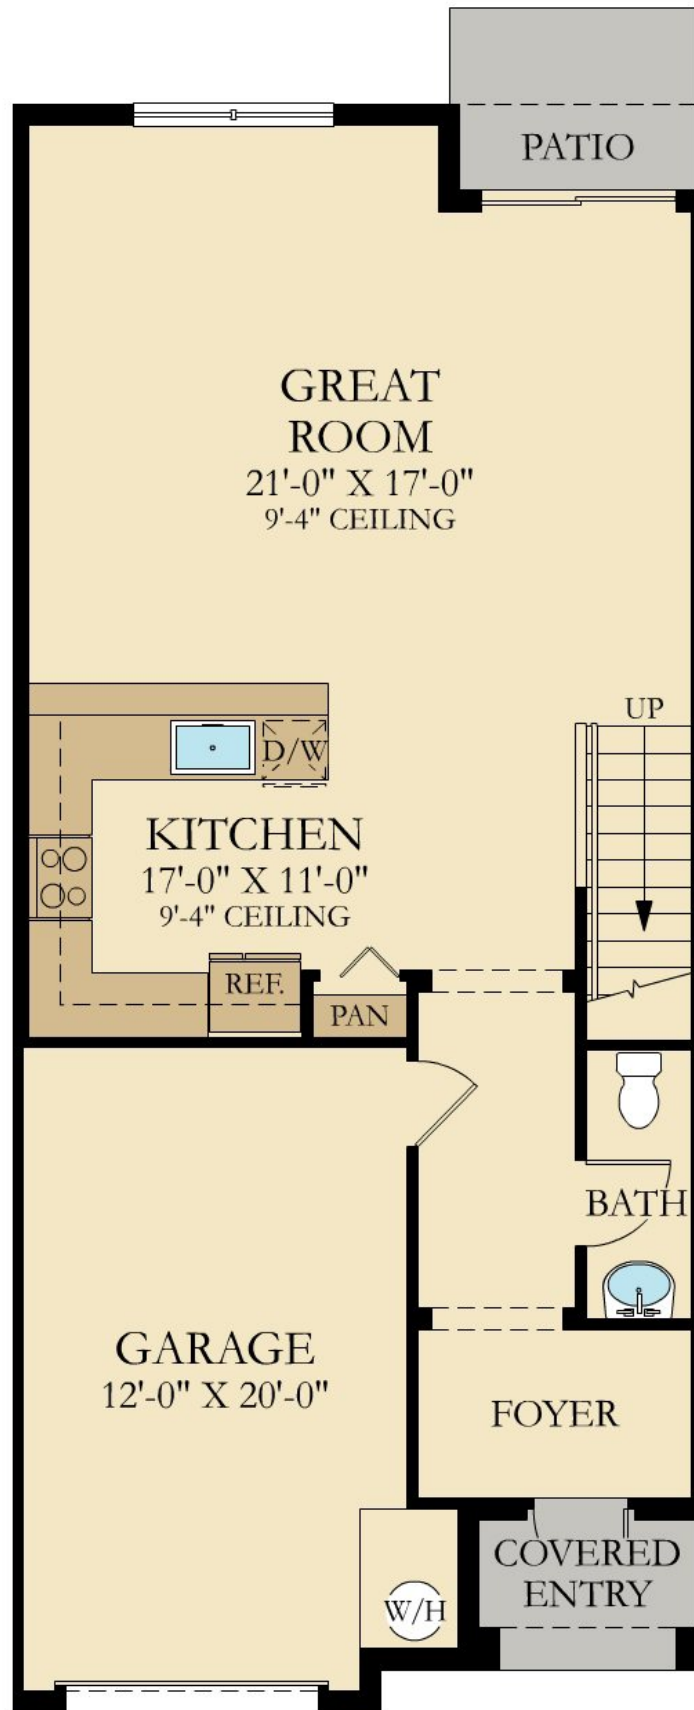

FIRST FLOOR

FIRST FLOOR