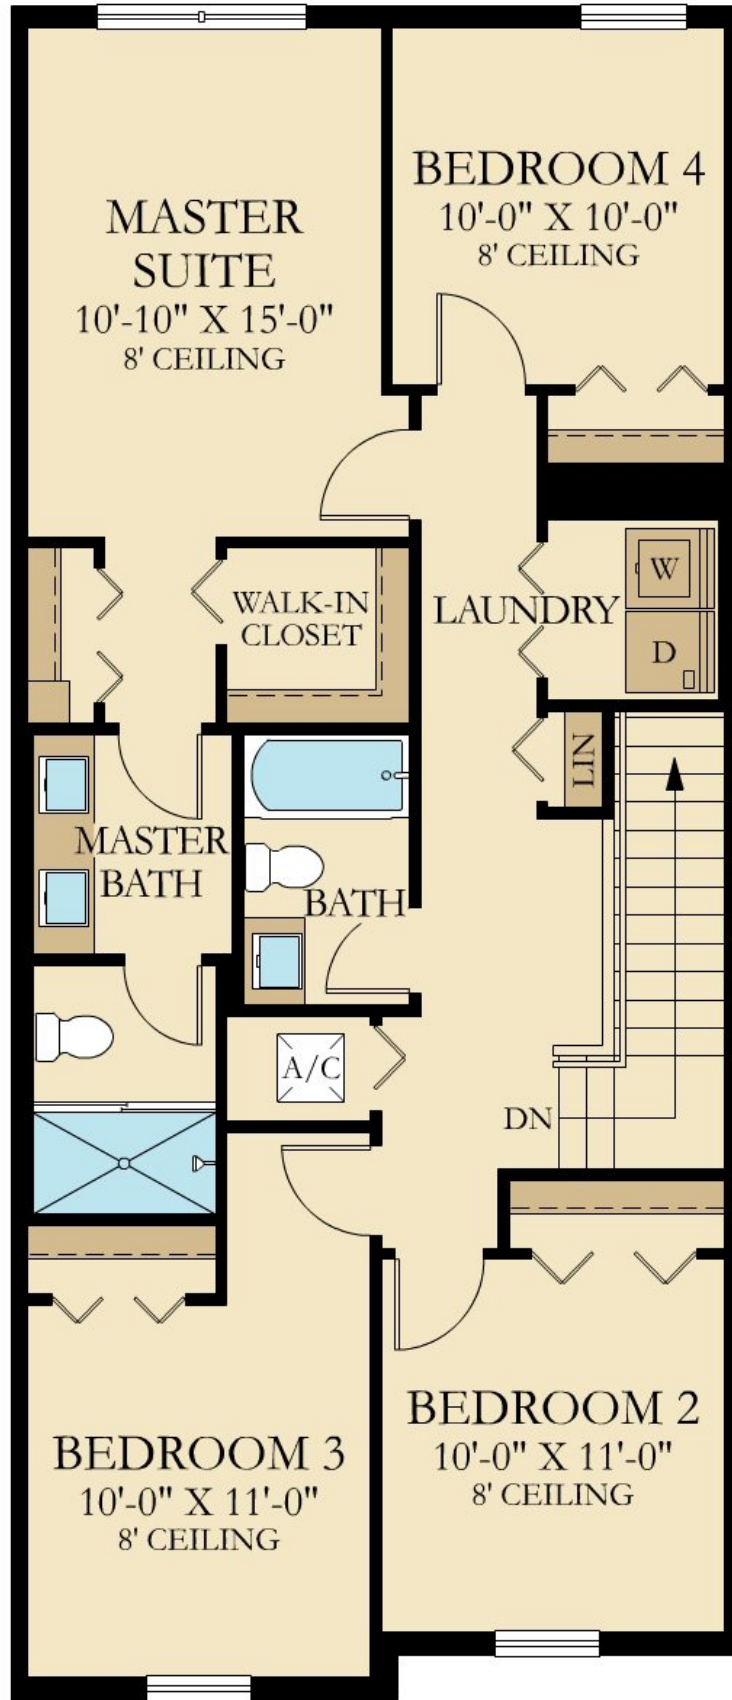

SECOND FLOOR

SECOND FLOOR