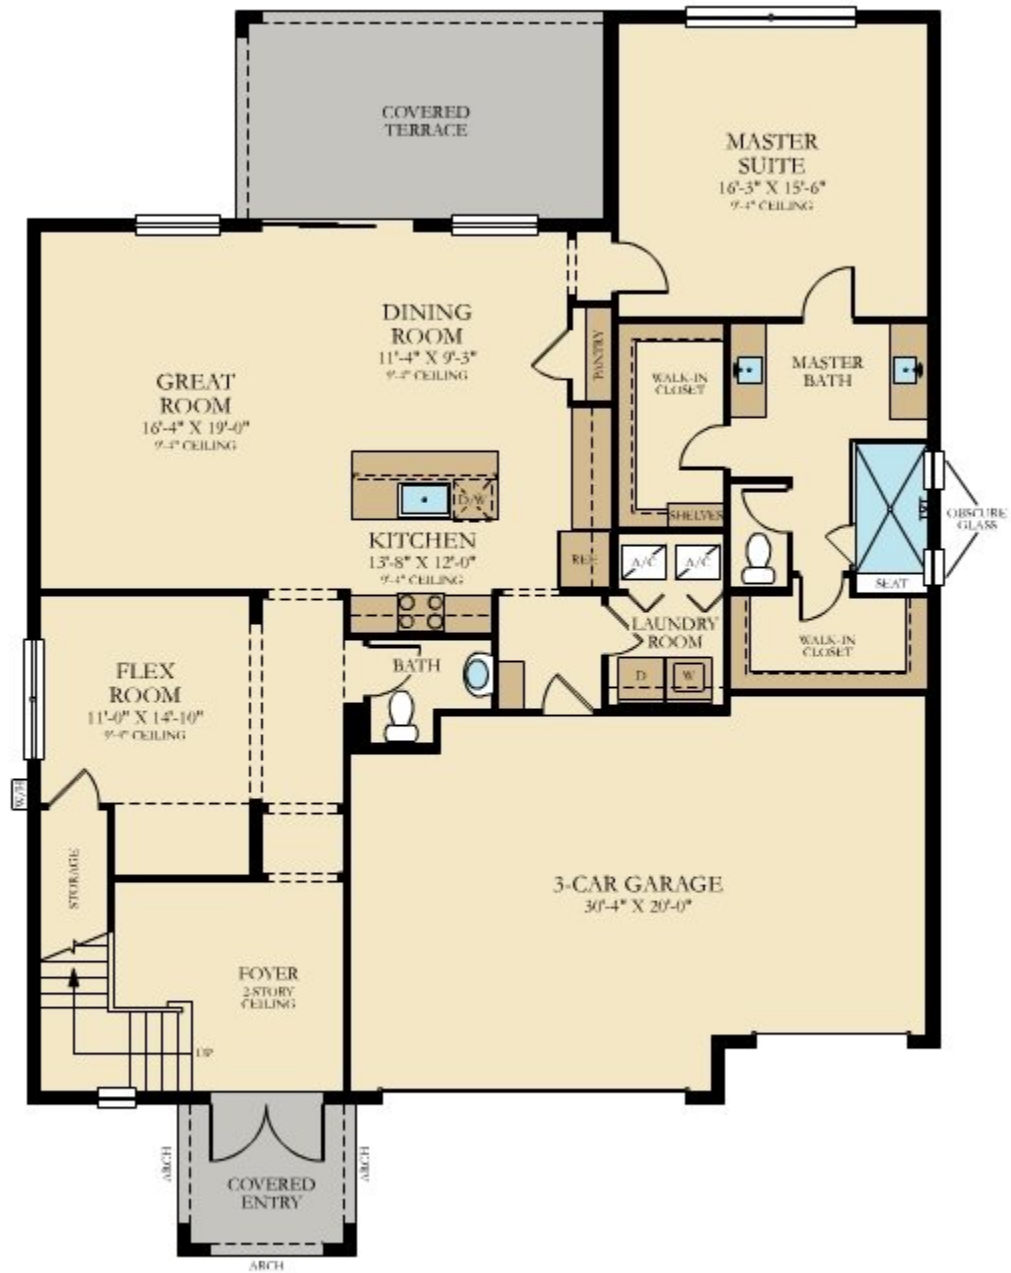

ARDEN: THE PROVIDENCE COLLECTION

TARRAGON

SQUARE FOOTAGE: **2,868**

BEDROOMS: **5**

BATHROOMS: **3.5**

GARAGE: **3**

STORIES: **2**

PRICE FROM: **\$462,990**

Call Now: **855-810-4956**

Address: **1010 Sweetgrass Street, Loxahatchee FL 33470**

FIRST FLOOR

FIRST FLOOR

SECOND FLOOR

SECOND FLOOR